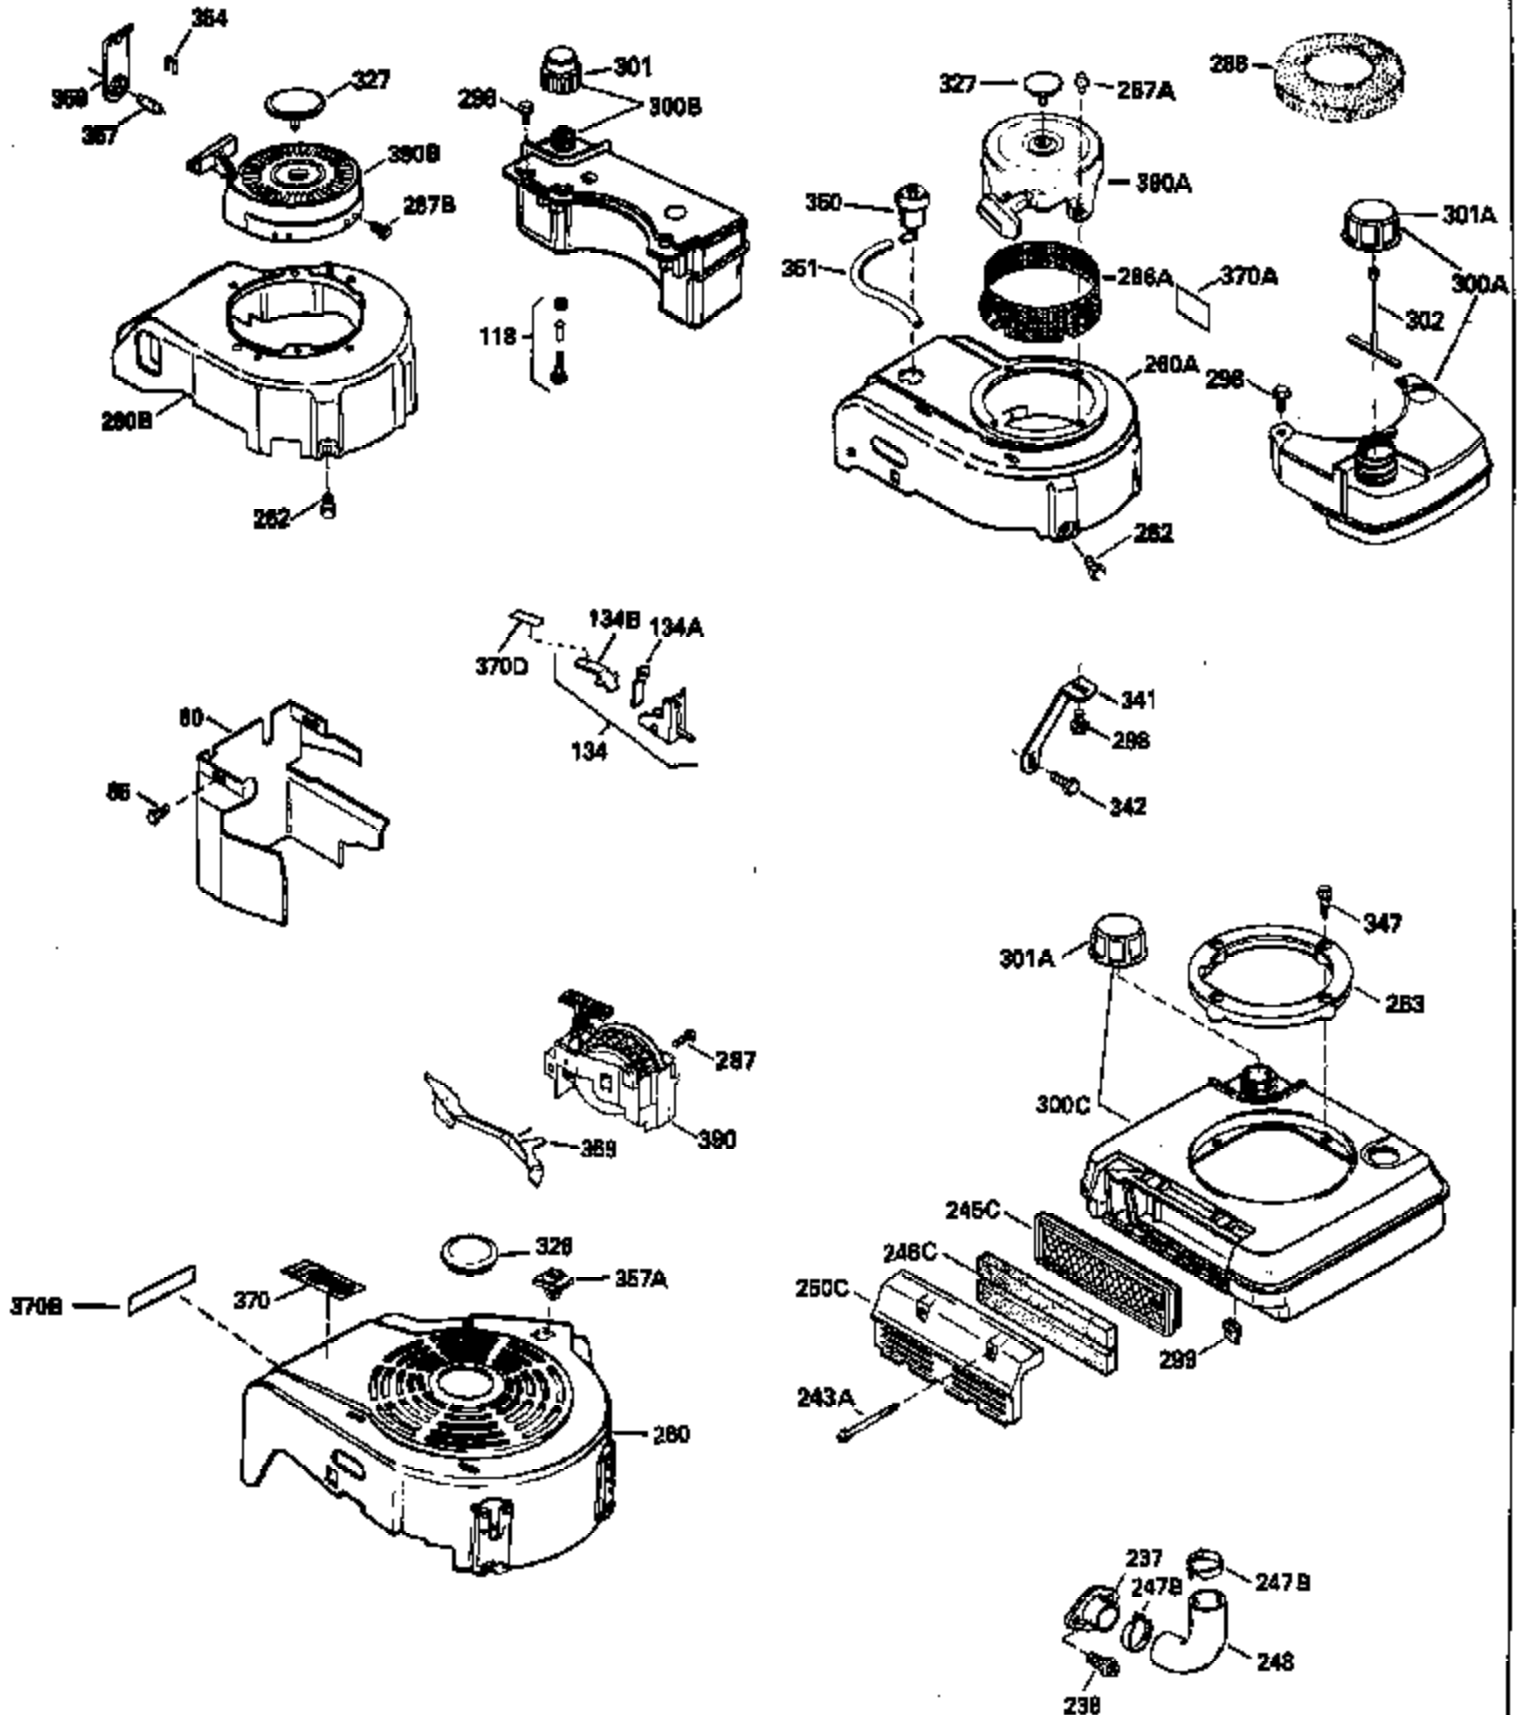

ILLUSTRATION SHOWS TYPICAL PARTS ONLY. ORDER BY PART NUMBER. PARTS NOT LISTED ARE SUPPLIED BY OEM.

Ref #	Part Number	Qty	Description
118	730194		Rope Guide Kit (Use as required with 34476 fuel tank)
238	650806		Screw, 10-32 x 5/8"
246C	35705		Filter, Pre-Air (Optional)
260	34345		Housing, Blower
262	650831		Screw, 1/4-20 x 15/32"
287	650802		Screw, 1/4-20 x 5/8"
287A	650735		Screw, 10-24 x 3/8" (Use as required)
287A			Pop Rivet, (3/16" Dia.)(Purchase locally)
301	33032		Fuel Cap
326	34113		Plug, Screen
370B	34363		Decal, Instruction
370A	34346		Decal, Instruction
370	550223		Decal, Name
390	590531		Side Mount Rewind Starter (Refer to Division 5, Section C, page 32 or Fiche 8, Grid G-8 for breakdown)