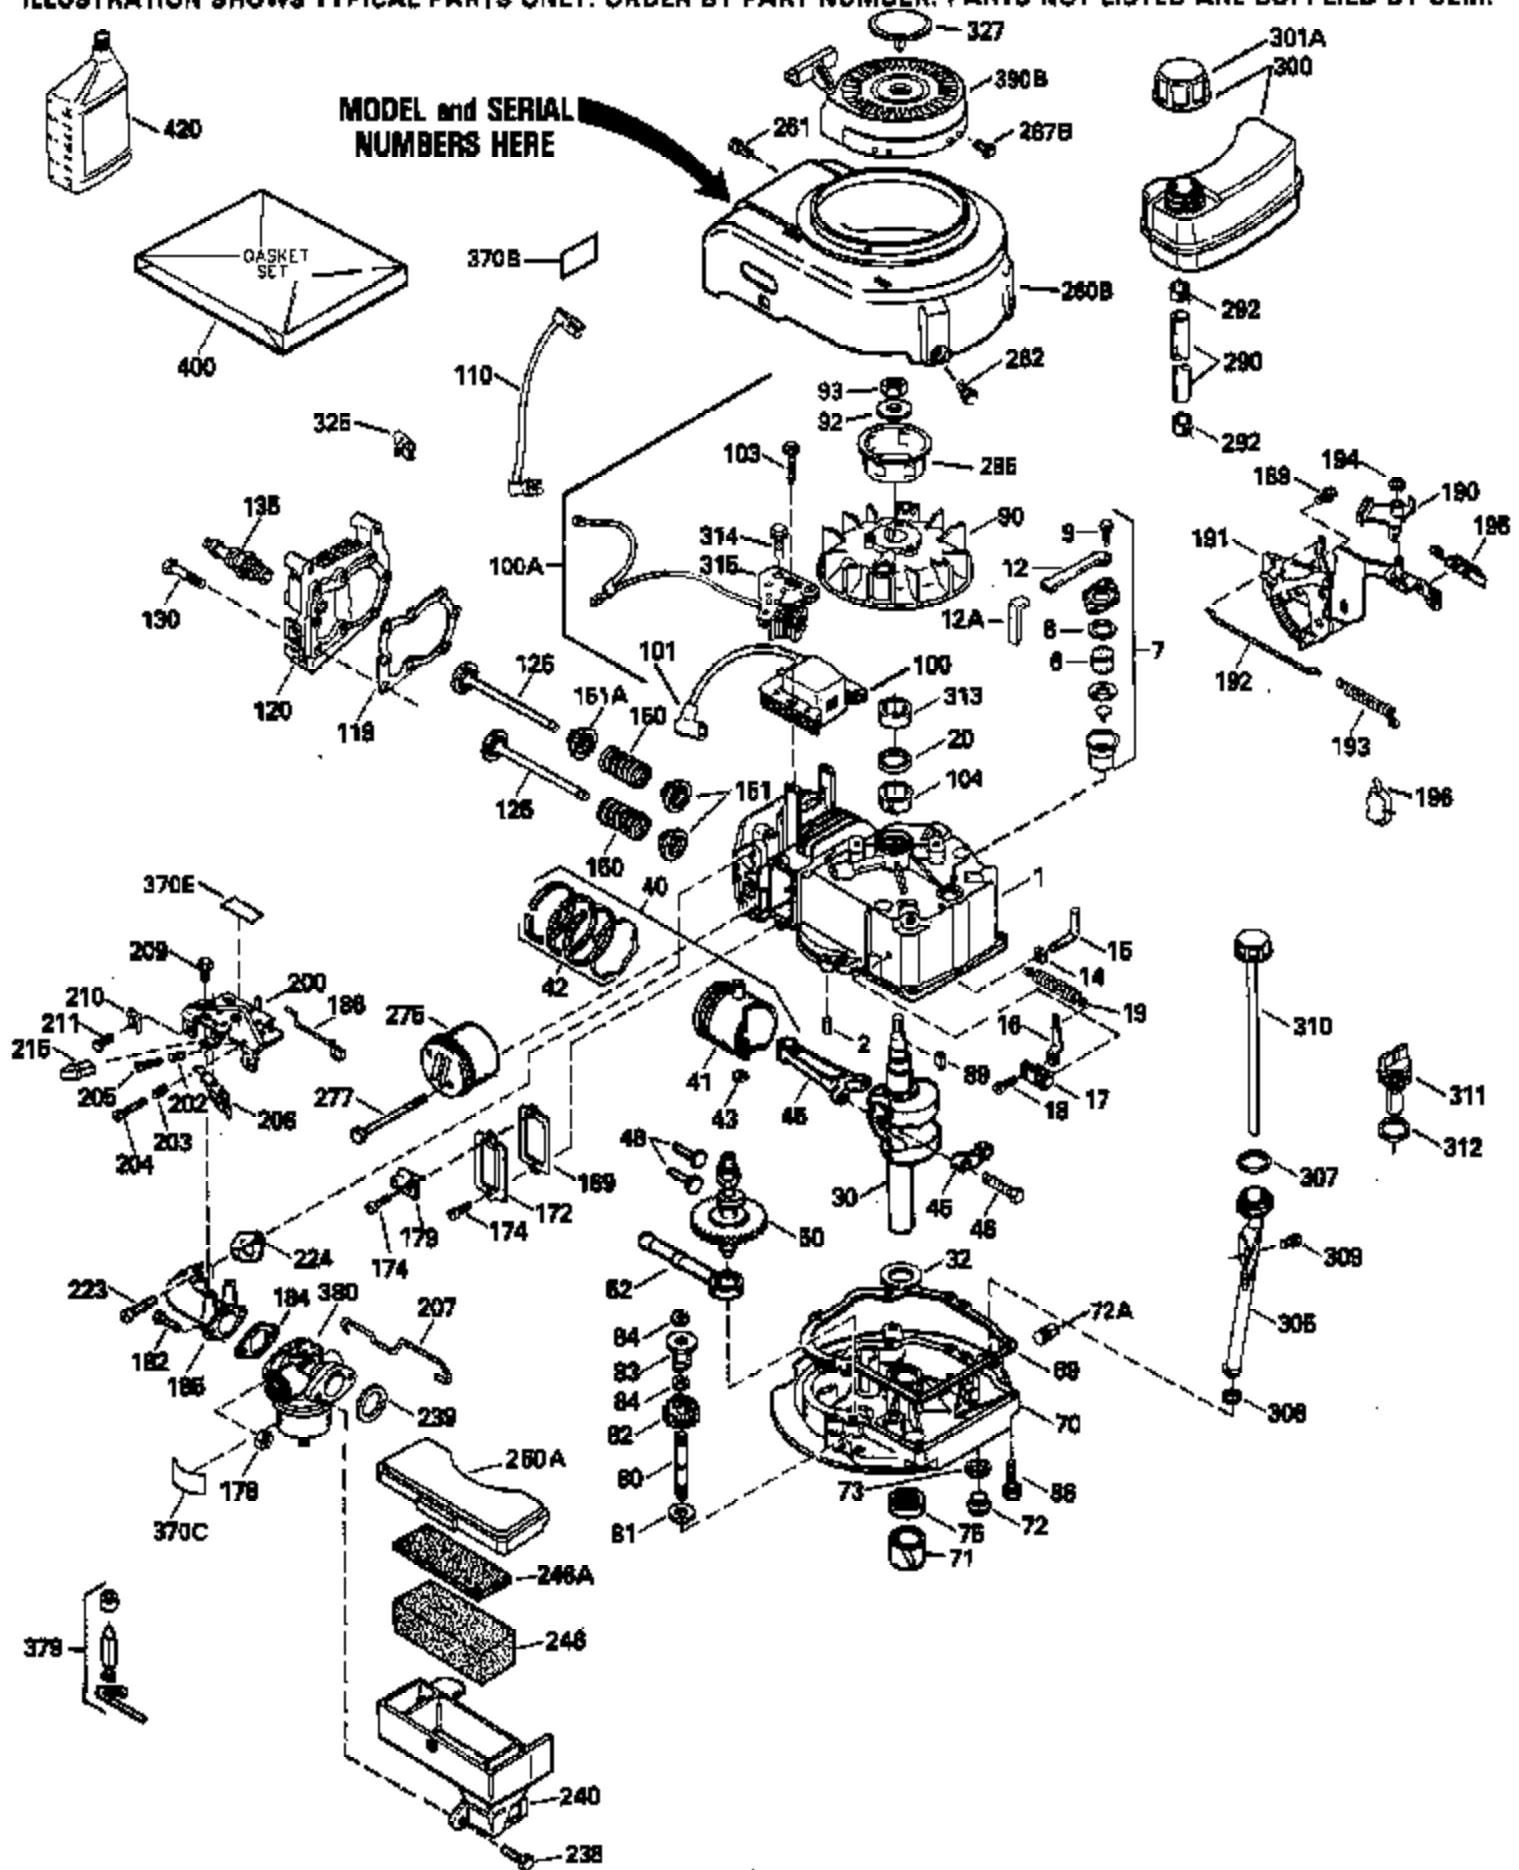

ILLUSTRATION SHOWS TYPICAL PARTS ONLY. ORDER BY PART NUMBER. PARTS NOT LISTED ARE SUPPLIED BY OEM.

Ref #	Part Number	Qty	Description
1	34975		Cylinder Ass'y. (Incl. 2, 8, 9 & 20) (2-1/2")
2	26727		Pin, Dowel
6	33734		Element, Breather
7	34214A		Breather Ass'y. (Incl. 6, 8, 9, 12 & 12A)
8	33735		* Gasket, Breather
9	30200		Screw, 10-24 x 9/16"
12	33886		Tube, Breather
14	28277		Washer
15	30589		Rod, Governor (Incl. 14)
16	31383A		Lever, Governor
17	31335		Clamp, Governor lever
18	650548		Screw, 8-32 x 5/16"
19	31361		Spring, Extension
20	32600		Seal, Oil
30	34473		Crankshaft Ass'y.
40	34514		Piston, Pin & Ring Set (Std.) (2-1/2" Bore)
40	34515		Piston, Pin & Ring Set (.010" OS)
40	34516		Piston, Pin & Ring Set (.020" OS)
41	32538B		Piston & Pin Ass'y. (Incl. 43)(Std.)(2-1/2")
41	32548B		Piston & Pin Ass'y. (Incl. 43) (.010" OS)
41	32549B		Piston & Pin Ass'y. (Incl. 43) (.020" OS)
42	28986		Ring Set (Std.) (2-1/2" Bore)
42	28987		Ring Set (.010" OS)
42	28988		Ring Set (.020" OS)
43	20381		Ring, Piston pin retaining
45	30963B		Rod Assy., Connecting (Incl. 46)
46	32610A		Bolt, Connecting rod
48	27241		Lifter, Valve
50	33148A		Camshaft
52	29914		Oil Pump Assy.
69	35261		* Gasket, Mounting flange
70	30571A		Flange Ass'y. (Incl. 72, 73, 75, 80 & 311)
72	30572		Plug, Oil drain (Incl. 73)
73	28833		* Drain Plug Gasket (Not req. W/plastic plug)
75	26208		Seal, Oil
80	30574		Shaft, Governor
81	30590A		Washer, Flat
82	30591		Gear Assy., Governor (Incl. 81)
83	30588A		Spool, Governor
84	29193		Ring, Retaining
86	650488		Screw, 1/4-20 x 1-1/4"
89	610995		Flywheel Key
90	611046A		Flywheel
92	650815		Washer, Belleville
93	650816		Nut, Flywheel
100	34431		Solid State Ignition NOTE: Specs with this ignition system can still service individual components (points, condenser, etc.)See Div. 3, Sec. A, page TVS75 & TVS90 4,Reference numbers 122 thru 134. (This coil has been superseded to 730207 solid state conversion kit)
100	730207		Magneto-to-Solid State Conversion Kit (Includes solid state module, solid state flywheel key, and instructions.)(Use as required on external ignition engines only.)
101	610118		Cover, Spark plug
103	650814		Screw, Torx T-15, 10-24 x 1"
110	34432		Ground Wire
119	29953C		* Gasket, Cylinder head