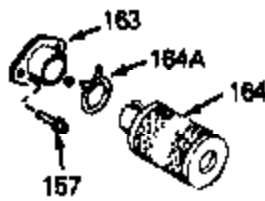

Ref #	Part Number	Qty	Description
41A	0	0	Rivet, Pop (3/16" Dia.)
41A	650735	0	Screw
102	33032	0	Cap, Fuel filler (Red Plastic) (Spurt
157	650806	0	Screw, Hex washer hd. shoulder, 10-32 x 5/8
202	730194	0	Rope Guide Kit