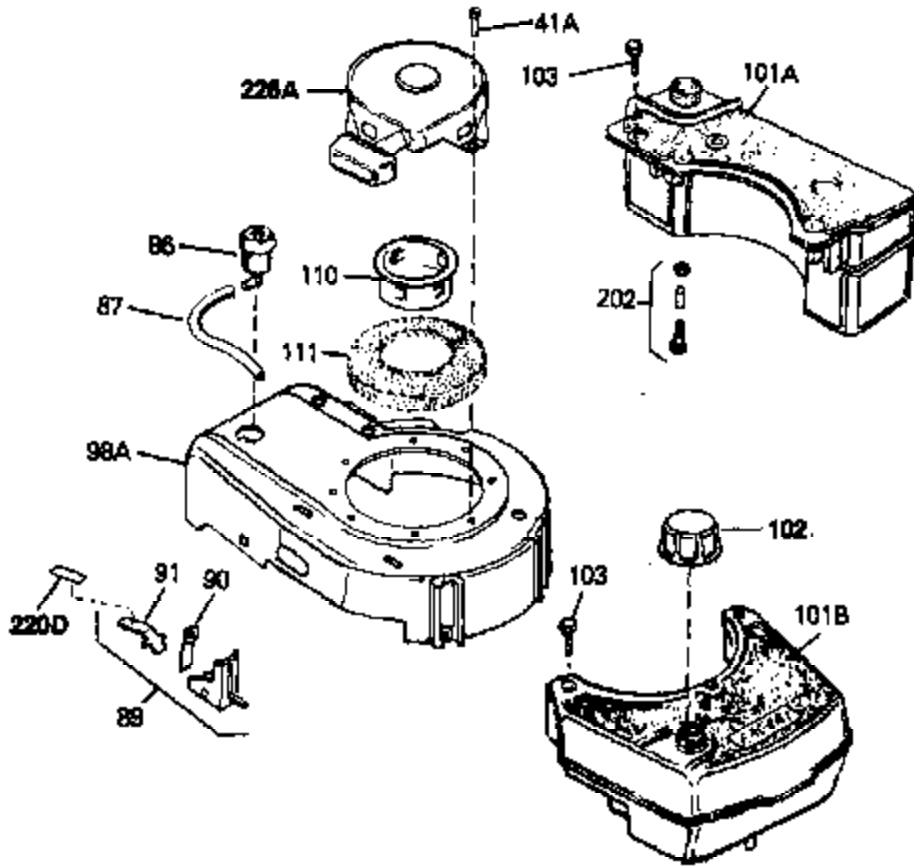

Ref #	Part Number	Qty	Description
68A	31342	0	Spring, Compression
69A	650777	0	Screw, Slotted fil. hd. mach., 6-32 x 7/16
69	650549	0	Screw
70	34337	0	Link, Governor spring
70A	34336	0	Link, Governor-to-throttle
71	31361	0	Spring, Governor
72	650774	0	Screw, Hex hd., 1/4-20 x 2-3/8
72	650795	0	Screw, Hex hd. cap, Sems, 1/4-20 x 2-5/16
72	650869	0	Screw, Hex hd., 1/4-20 x 2-3/4
72	792005	0	Screw, Hex hd., 1/4-20 x 2-1/2
80	34432	0	Wire, Ground (Two female & one double male)
81	26756	0	Gasket, Carburetor
82	29752	0	Nut
83	6201	0	Screw
92	28942	0	Screw
93	27793	0	Clip, Conduit
95	30200	0	Screw
96	33131A	0	Control Assy., Speed
97	610973	0	Terminal Assy.
98	34345	0	Housing, Blower
99	650831	0	Screw, Hex washer hd. Powerlok thread,
100	30200	0	Screw
101	32170A	0	Tank Assy., Fuel (White Poly) (1 qt.)
102	33032	0	Cap, Fuel filler (Red Plastic) (Spurt
104	26460	0	Clamp, Fuel line
105	29774	0	Line, Fuel (Braided 8.25")
105	30705	0	Line, Fuel (Braided 16")
105	30962	0	Line, Fuel (Braided 32")
105	34357	0	Line, Fuel (Epichlorohydrin 6-3/4")
106	650815	0	Washer, Belleville
107	650816	0	Nut, Flywheel
109	34113	0	Plug, Screen
121	34431	0	Lamination & Coil Assy.
121	730207	0	Magneto-to-Solid State Conversion Kit
136	650814	0	Screw, Hex hd. Sems, 10-24 x 1
137	611046A	0	Flywheel
147	27625	0	Plug, Oil filler
148	29673	0	Gasket, Filler plug
154	34340	0	Element, Air cleaner (Poly)
155	34341A	0	Cover, Air cleaner (Black)
156	34339	0	Body, Air cleaner
157	650806	0	Screw, Hex washer hd. shoulder, 10-32 x 5/8
162	34338	0	Gasket, Air cleaner
220B	34363	0	Decal, Instruction
220	34346	0	Decal, Instruction
220	550223	0	Decal, Name
223	631021	0	Inlet Needle, Seat & Clip Assy.
224	632046A	0	Carburetor
226	590531	0	Starter, Side mount rewind
230	33238D	0	Gasket Set

Ref #	Part Number	Qty	Description
41A	0	0	Rivet, Pop (3/16" Dia.)
41A	650735	0	Screw
102	33032	0	Cap, Fuel filler (Red Plastic) (Spurt
157	650806	0	Screw, Hex washer hd. shoulder, 10-32 x 5/8
202	730194	0	Rope Guide Kit