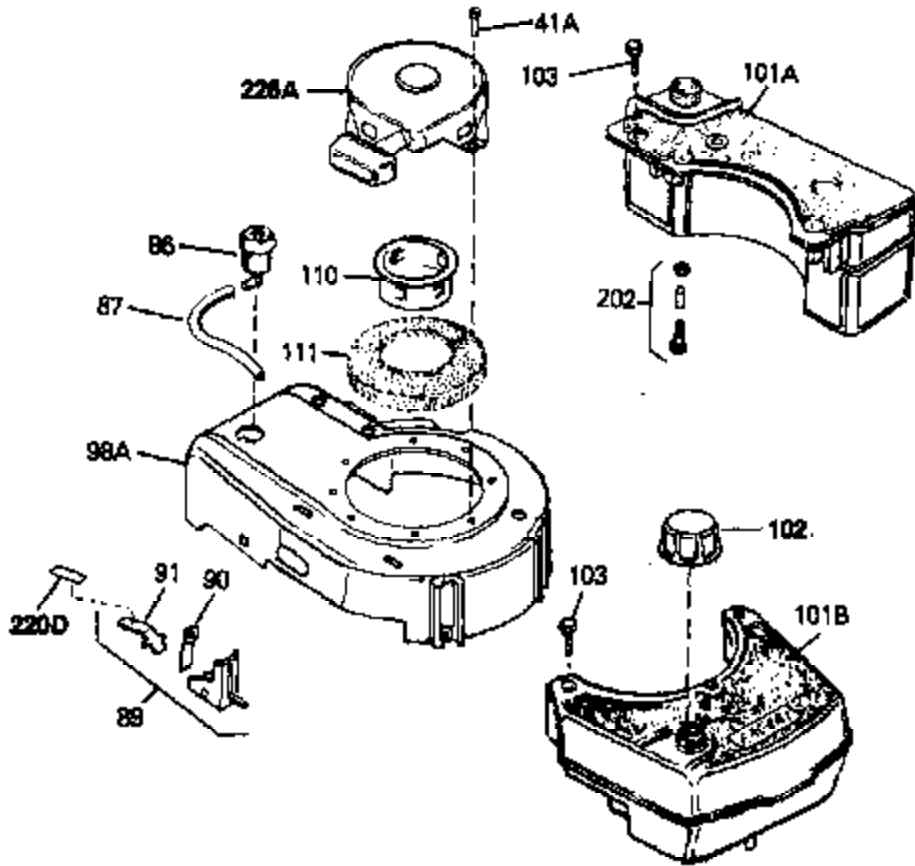

## Engine Parts List #1

Ref #	Part Number	Qty	Description
68A	31342	0	Spring, Compression
69A	650777	0	Screw, Slotted fil. hd. mach., 6-32 x 7/16
69	650549	0	Screw
70A	34336	0	Link, Governor-to-throttle
70	34337	0	Link, Governor spring
71	31361	0	Spring, Governor
72	650774	0	Screw, Hex hd., 1/4-20 x 2-3/8
72	650795	0	Screw, Hex hd. cap, Sems, 1/4-20 x 2-5/16
72	650869	0	Screw, Hex hd., 1/4-20 x 2-3/4
72	792005	0	Screw, Hex hd., 1/4-20 x 2-1/2
80	34432	0	Wire, Ground (Two female & one double male)
81	26756	0	Gasket, Carburetor
82	29752	0	Nut
83	6201	0	Screw
92	28942	0	Screw
93	27793	0	Clip, Conduit
95	30200	0	Screw
96	33131A	0	Control Assy., Speed
97	610973	0	Terminal Assy.
98	34345	0	Housing, Blower
99	650831	0	Screw, Hex washer hd. Powerlok thread,
100	30200	0	Screw
101	32170A	0	Tank Assy., Fuel (White Poly) (1 qt.)
102	33032	0	Cap, Fuel filler (Red Plastic) (Spurt
104	26460	0	Clamp, Fuel line
105	29774	0	Line, Fuel (Braided 8.25")
105	30705	0	Line, Fuel (Braided 16")
105	30962	0	Line, Fuel (Braided 32")
105	34357	0	Line, Fuel (Epichlorohydrin 6-3/4")
106	650815	0	Washer, Belleville
107	650816	0	Nut, Flywheel
109	34113	0	Plug, Screen
121	34431	0	Lamination & Coil Assy.
121	730207	0	Magneto-to-Solid State Conversion Kit
136	650814	0	Screw, Hex hd. Sems, 10-24 x 1
137	611046A	0	Flywheel
154	34340	0	Element, Air cleaner (Poly)
155	34341A	0	Cover, Air cleaner (Black)
156	34339	0	Body, Air cleaner
157	650806	0	Screw, Hex washer hd. shoulder, 10-32 x 5/8
162	34338	0	Gasket, Air cleaner
220	34346	0	Decal, Instruction
220	550223	0	Decal, Name
220B	34363	0	Decal, Instruction
223	631021	0	Inlet Needle, Seat & Clip Assy.
224	632046A	0	Carburetor
226	590531	0	Starter, Side mount rewind
230	33238D	0	Gasket Set

Ref #	Part Number	Qty	Description
41A	0	0	Rivet, Pop (3/16" Dia.)
41A	650735	0	Screw
102	33032	0	Cap, Fuel filler (Red Plastic) (Spurt
157	650806	0	Screw, Hex washer hd. shoulder, 10-32 x 5/8
202	730194	0	Rope Guide Kit