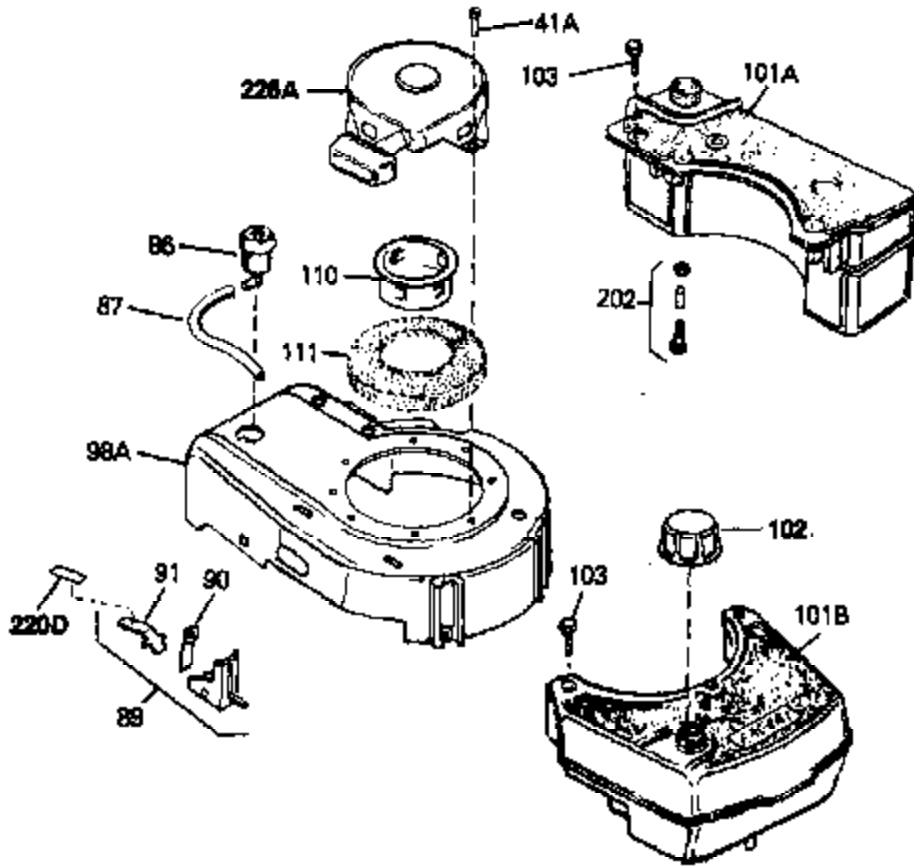

Ref #	Part Number	Qty	Description
69	650549	0	Screw
70	34337	0	Link, Governor spring
70A	34336	0	Link, Governor-to-throttle
71	31361	0	Spring, Governor
72	650774	0	Screw, Hex hd., 1/4-20 x 2-3/8
72	650795	0	Screw, Hex hd. cap, Sems, 1/4-20 x 2-5/16
72	650869	0	Screw, Hex hd., 1/4-20 x 2-3/4
72	792005	0	Screw, Hex hd., 1/4-20 x 2-1/2
73	27181B	0	Muffler
80	34432	0	Wire, Ground (Two female & one double male)
81	26756	0	Gasket, Carburetor
82	29752	0	Nut
83	6201	0	Screw
92	28942	0	Screw
93	27793	0	Clip, Conduit
95	30200	0	Screw
96	33131A	0	Control Assy., Speed
97	610973	0	Terminal Assy.
99	650831	0	Screw, Hex washer hd. Powerlok thread,
100	30200	0	Screw
101	32170A	0	Tank Assy., Fuel (White Poly) (1 qt.)
102	33032	0	Cap, Fuel filler (Red Plastic) (Spurt
104	26460	0	Clamp, Fuel line
105	29774	0	Line, Fuel (Braided 8.25")
105	30705	0	Line, Fuel (Braided 16")
105	30962	0	Line, Fuel (Braided 32")
105	34357	0	Line, Fuel (Epichlorohydrin 6-3/4")
106	650815	0	Washer, Belleville
107	650816	0	Nut, Flywheel
121	34431	0	Lamination & Coil Assy.
121	730207	0	Magneto-to-Solid State Conversion Kit
136	650814	0	Screw, Hex hd. Sems, 10-24 x 1
137	611046A	0	Flywheel
147	27625	0	Plug, Oil filler
148	29673	0	Gasket, Filler plug
154	34340	0	Element, Air cleaner (Poly)
155	34341A	0	Cover, Air cleaner (Black)
156	34339	0	Body, Air cleaner
157	650806	0	Screw, Hex washer hd. shoulder, 10-32 x 5/8
162	34338	0	Gasket, Air cleaner
220	34346	0	Decal, Instruction
220	550223	0	Decal, Name
220B	34363	0	Decal, Instruction
223	631021	0	Inlet Needle, Seat & Clip Assy.
224	632046A	0	Carburetor
230	33238D	0	Gasket Set