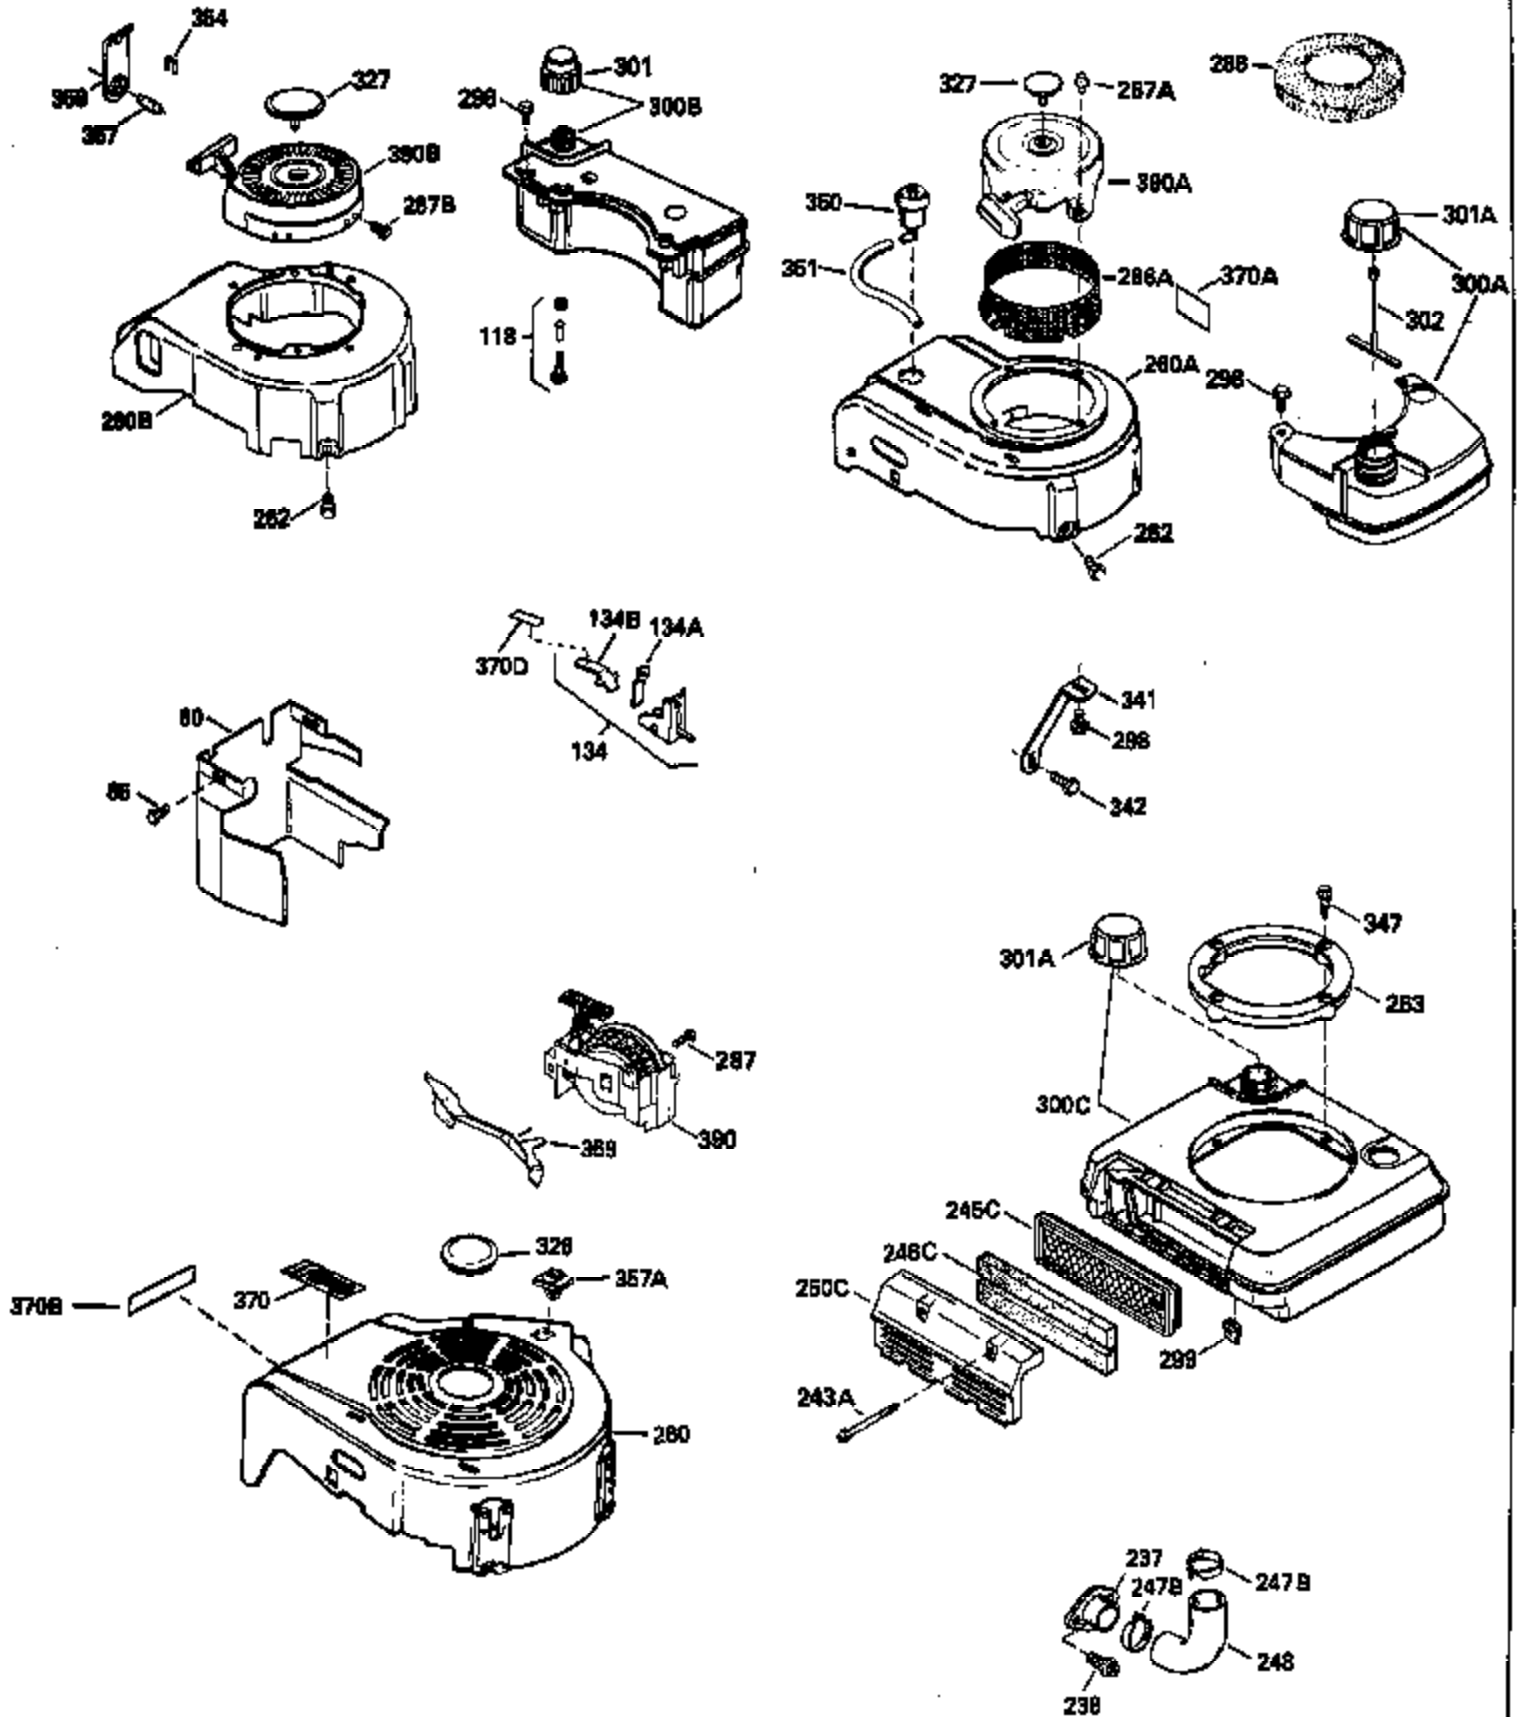

ILLUSTRATION SHOWS TYPICAL PARTS ONLY. ORDER BY PART NUMBER. PARTS NOT LISTED ARE SUPPLIED BY OEM.

Ref #	Part Number	Qty	Description
118	730194		Rope Guide Kit (Use as required with 34476 fuel tank)
238	650806		Screw, 10-32 x 5/8"
246C	35705		Filter, Pre-Air (Optional)
260	34932		Housing, Blower
262	650831		Screw, 1/4-20 x 15/32"
287	650802		Screw, 1/4-20 x 5/8"
287A	650735		Screw, 10-24 x 3/8" (Use as required)
287A			Pop Rivet, (3/16" Dia.)(Purchase locally)
301	33032		Fuel Cap
326	34113		Plug, Screen
370A	34346		Decal, Instruction
370B	34363		Decal, Instruction
390	590531		Side Mount Rewind Starter (Refer to Division 5, Section C, page 32 or Fiche 8, Grid G-8 for breakdown)