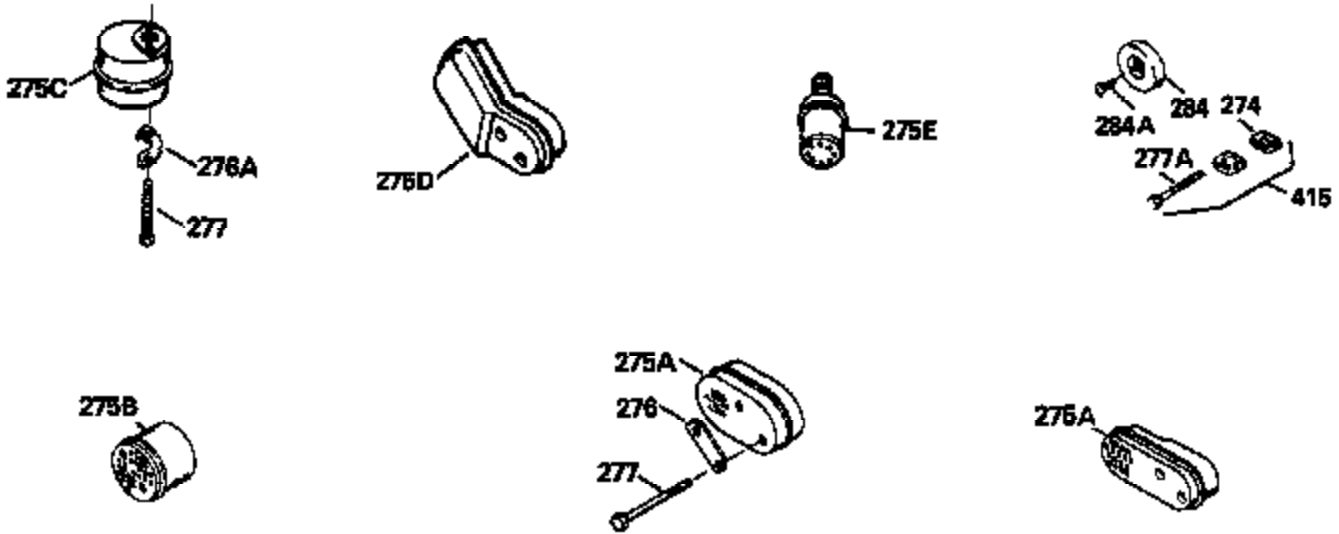

Ref #	Part Number	Qty	Description
210	27793		Clip, Conduit
211	28942		Screw, 10-32 x 3/8"
274	26754A		* Gasket, Exhaust (Use as required)
274	30081A		* Gasket, Exhaust
277A	30063		Screw, 1/4-20 x 1/2" (Use as required)
370F	34387		Decal, Instruction (Optional)
415	730162		Muffler Adap.Kit(Incl.274,277A)(Use a s req.)
430	730574		Debris Screen Kit (Incl. 370F,431-433)(Opt.)
431	35596		Screen, Debris (Optional)
432	35597		Bracket, Debris screen (Optional)
433	650910		Screw, 8-32 x 1/4" (Optional)