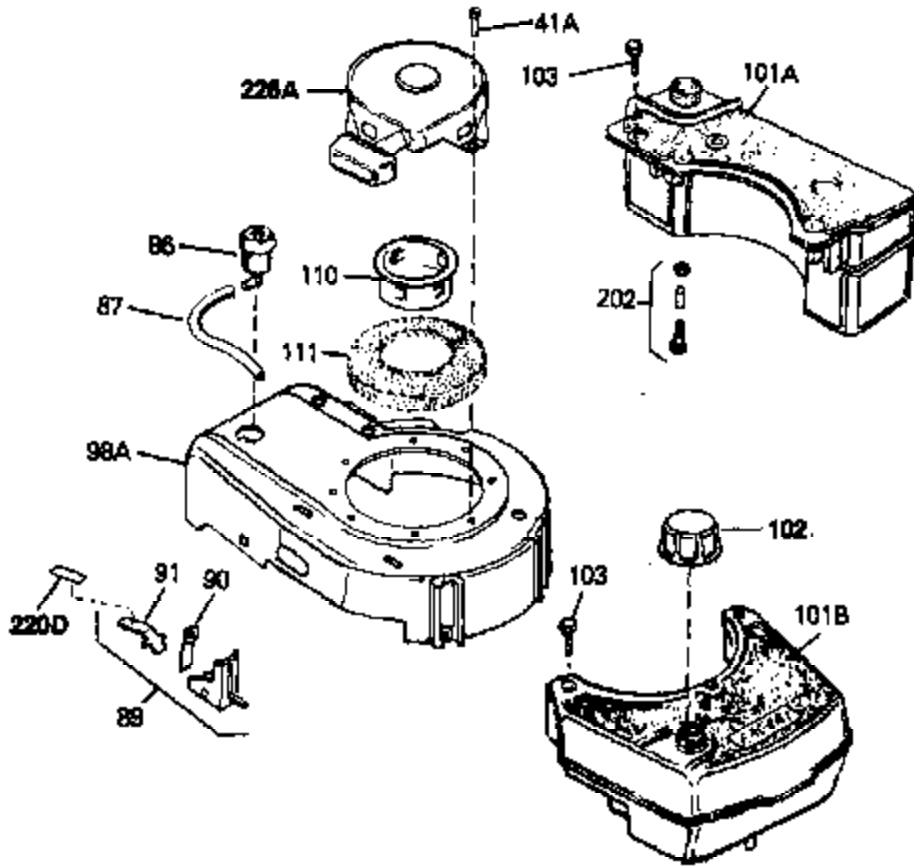

Engine Parts List #1

Ref #	Part Number	Qty	Description
68A	31342	0	Spring, Compression
69A	650777	0	Screw, Slotted fil. hd. mach., 6-32 x 7/16
69	650549	0	Screw
70	34337	0	Link, Governor spring
70A	34336	0	Link, Governor-to-throttle
71	31361	0	Spring, Governor
72	650774	0	Screw, Hex hd., 1/4-20 x 2-3/8
72	650795	0	Screw, Hex hd. cap, Sems, 1/4-20 x 2-5/16
72	650869	0	Screw, Hex hd., 1/4-20 x 2-3/4
72	792005	0	Screw, Hex hd., 1/4-20 x 2-1/2
80	34432	0	Wire, Ground (Two female & one double male)
81	26756	0	Gasket, Carburetor
82	29752	0	Nut
83	6201	0	Screw
92	28942	0	Screw
93	27793	0	Clip, Conduit
95	30200	0	Screw
96	33131A	0	Control Assy., Speed
97	610973	0	Terminal Assy.
98	34345	0	Housing, Blower
99	650831	0	Screw, Hex washer hd. Powerlok thread,
100	30200	0	Screw
101	32170A	0	Tank Assy., Fuel (White Poly) (1 qt.)
102	33032	0	Cap, Fuel filler (Red Plastic) (Spurt
104	26460	0	Clamp, Fuel line
105	29774	0	Line, Fuel (Braided 8.25")
105	30705	0	Line, Fuel (Braided 16")
105	30962	0	Line, Fuel (Braided 32")
105	34357	0	Line, Fuel (Epichlorohydrin 6-3/4")
106	650815	0	Washer, Belleville
107	650816	0	Nut, Flywheel
109	34113	0	Plug, Screen
121	34431	0	Lamination & Coil Assy.
121	730207	0	Magneto-to-Solid State Conversion Kit
136	650814	0	Screw, Hex hd. Sems, 10-24 x 1
137	611046A	0	Flywheel
147	27625	0	Plug, Oil filler
148	29673	0	Gasket, Filler plug
154	34340	0	Element, Air cleaner (Poly)
155	34341A	0	Cover, Air cleaner (Black)
156	34339	0	Body, Air cleaner
157	650806	0	Screw, Hex washer hd. shoulder, 10-32 x 5/8
162	34338	0	Gasket, Air cleaner
220B	34363	0	Decal, Instruction
220	34346	0	Decal, Instruction
223	631021	0	Inlet Needle, Seat & Clip Assy.
224	632046A	0	Carburetor
226	590531	0	Starter, Side mount rewind
230	33238D	0	Gasket Set

Ref #	Part Number	Qty	Description
41A	0	0	Rivet, Pop (3/16" Dia.)
41A	650735	0	Screw
102	33032	0	Cap, Fuel filler (Red Plastic) (Spurt
157	650806	0	Screw, Hex washer hd. shoulder, 10-32 x 5/8
202	730194	0	Rope Guide Kit