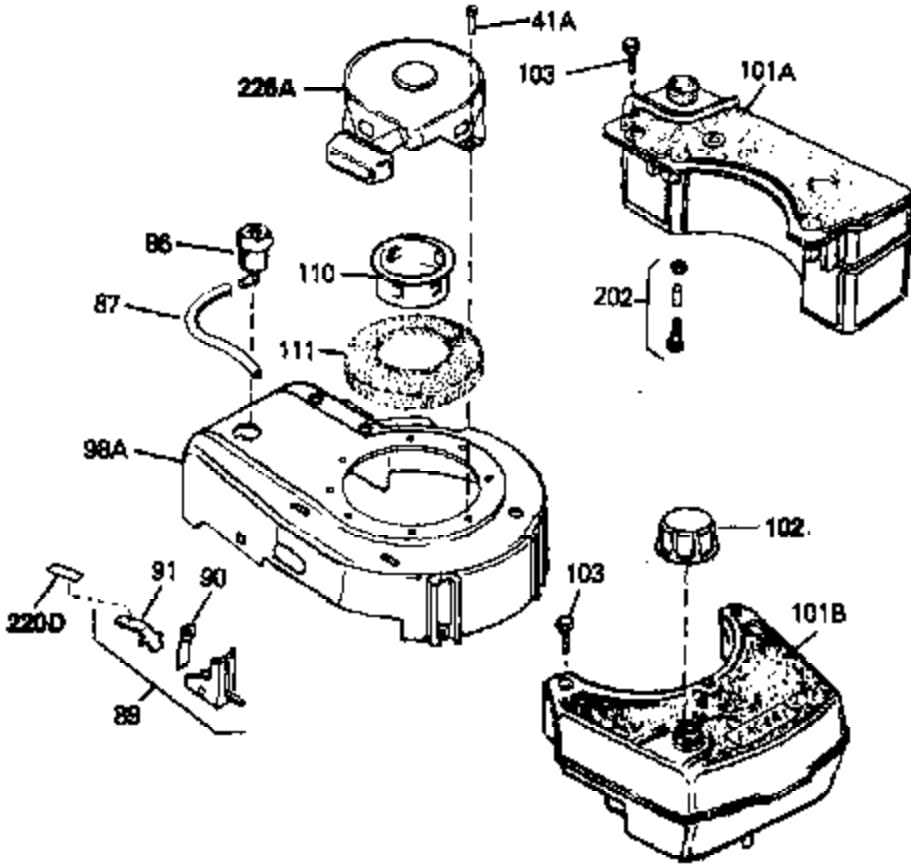

Ref #	Part Number	Qty	Description
41A	0	0	Rivet, Pop (3/16" Dia.)
41A	650735	0	Screw
86	34353	0	Primer Assy.
87	32180C	0	Line, Primer
101B	34369A	0	Tank Assy., Fuel (Charcoal Poly) (1-1/2
102	33032	0	Cap, Fuel filler (Red Plastic) (Spurt
103	28763	0	Screw, Hex washer hd. thread-forming, 10-24
164	32972	0	Cleaner, Air
164A	33168	0	Clamp, Corbin
202	730194	0	Rope Guide Kit

Ref #	Part Number	Qty	Description
61	31384A	0	Pipe, Intake
70	34337	0	Link, Governor spring
71	31361	0	Spring, Governor
72A	30063	0	Screw
72	650774	0	Screw, Hex hd., 1/4-20 x 2-3/8
72	650795	0	Screw, Hex hd. cap, Sems, 1/4-20 x 2-5/16
72	650869	0	Screw, Hex hd., 1/4-20 x 2-3/4
72	792005	0	Screw, Hex hd., 1/4-20 x 2-1/2
76	26754A	0	Gasket, Exhaust
77	730162	0	Kit, Muffler Adapter
83	6201	0	Screw
84	34371	0	Cover, Speed control
85	650807	0	Screw, Hex washer hd. shoulder, 10-32 x 7/16
94A	33971	0	Knob, Control
95	30200	0	Screw
96A	33970A	0	Control Assy., Speed
97	610973	0	Terminal Assy.
149	34267	0	Dipstick, Oil (Twist Lock)
150	33590	0	"O" Ring
151	650562	0	Screw
152	34265	0	Gasket, Oil fill tube
152	34282	0	"O" Ring (.612 I.D. x .812 O.D. x .103
153	34264	0	Tube Assy., Oil fill (Plastic)