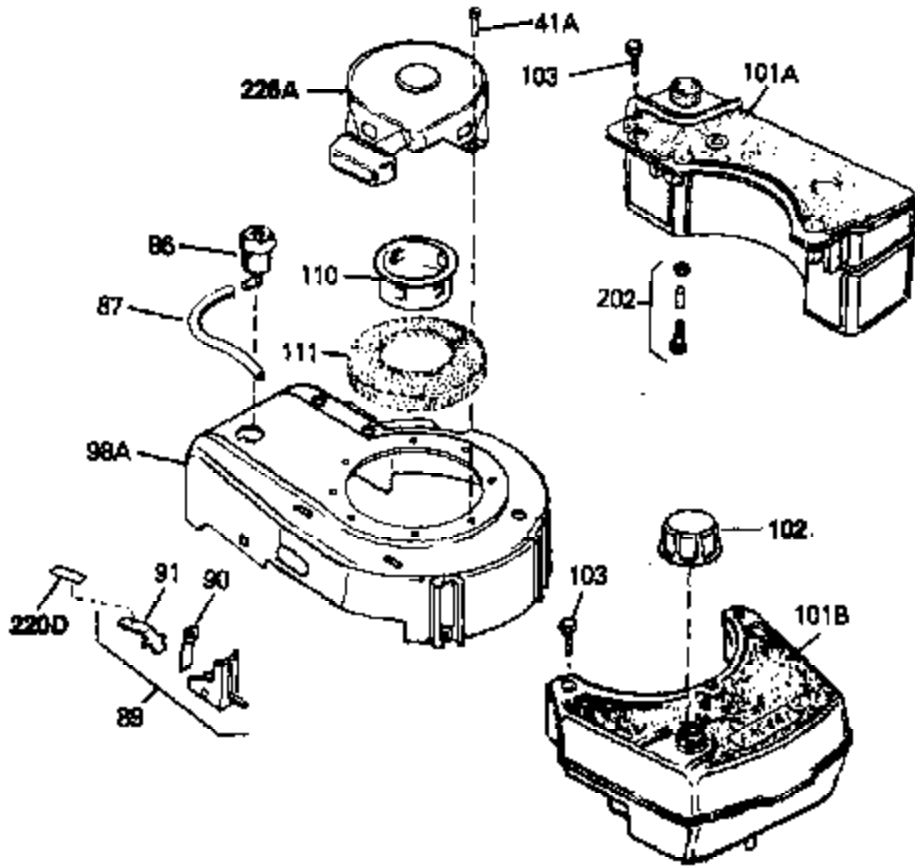

Ref #	Part Number	Qty	Description
41A	0	0	Rivet, Pop (3/16" Dia.)
41A	650735	0	Screw
86	34353	0	Primer Assy.
87	32180C	0	Line, Primer
101B	34369A	0	Tank Assy., Fuel (Charcoal Poly) (1-1/2
102	33032	0	Cap, Fuel filler (Red Plastic) (Spurt
103	28763	0	Screw, Hex washer hd. thread-forming, 10-24
164	32972	0	Cleaner, Air
164A	33168	0	Clamp, Corbin
202	730194	0	Rope Guide Kit

Ref #	Part Number	Qty	Description
45	650489	0	Screw
61	31384A	0	Pipe, Intake
70	34337	0	Link, Governor spring
71	31361	0	Spring, Governor
72A	30063	0	Screw
72	650774	0	Screw, Hex hd., 1/4-20 x 2-3/8
72	650795	0	Screw, Hex hd. cap, Sems, 1/4-20 x 2-5/16
72	650869	0	Screw, Hex hd., 1/4-20 x 2-3/4
72	792005	0	Screw, Hex hd., 1/4-20 x 2-1/2
76	26754A	0	Gasket, Exhaust
77	730162	0	Kit, Muffler Adapter
83	6201	0	Screw
84	34371	0	Cover, Speed control
85	650807	0	Screw, Hex washer hd. shoulder, 10-32 x 7/16
94A	33971	0	Knob, Control
95	30200	0	Screw
96A	33970A	0	Control Assy., Speed
97	610973	0	Terminal Assy.
108	33876	0	Gasket, Stator
122	30551	0	Spring, Breaker box dust cover
123	610947	0	Cover, Breaker box dust
124	610955	0	Gasket, Dust cover
125	30992	0	Cam, Breaker
126	30547A	0	Contact Assy., Breaker
127	610385	0	Washer, Terminal
128	610408	0	Nut, Terminal
129	29181	0	Screw & Washer Assy., Breaker
130	610593	0	Screw, Condenser fastening
131	33356	0	Terminal, Ground
132	30548B	0	Condenser
133	611006	0	Stator Plate Assy.
134	30549	0	Felt, Cam wiper
138	31744	0	Seal, Oil
139	31745	0	Washer, Tang
140	650492	0	Screw
141	31747	0	Washer, Thrust
142	31787	0	Washer, Flat
143	33401	0	Gear, Worm
144	31749	0	Ring, Retaining
145	33774	0	Shaft, P.T.O.
149	34267	0	Dipstick, Oil (Twist Lock)
150	33590	0	"O" Ring
151	650562	0	Screw
152	34265	0	Gasket, Oil fill tube
152	34282	0	"O" Ring (.612 I.D. x .812 O.D. x .103
153	34264	0	Tube Assy., Oil fill (Plastic)