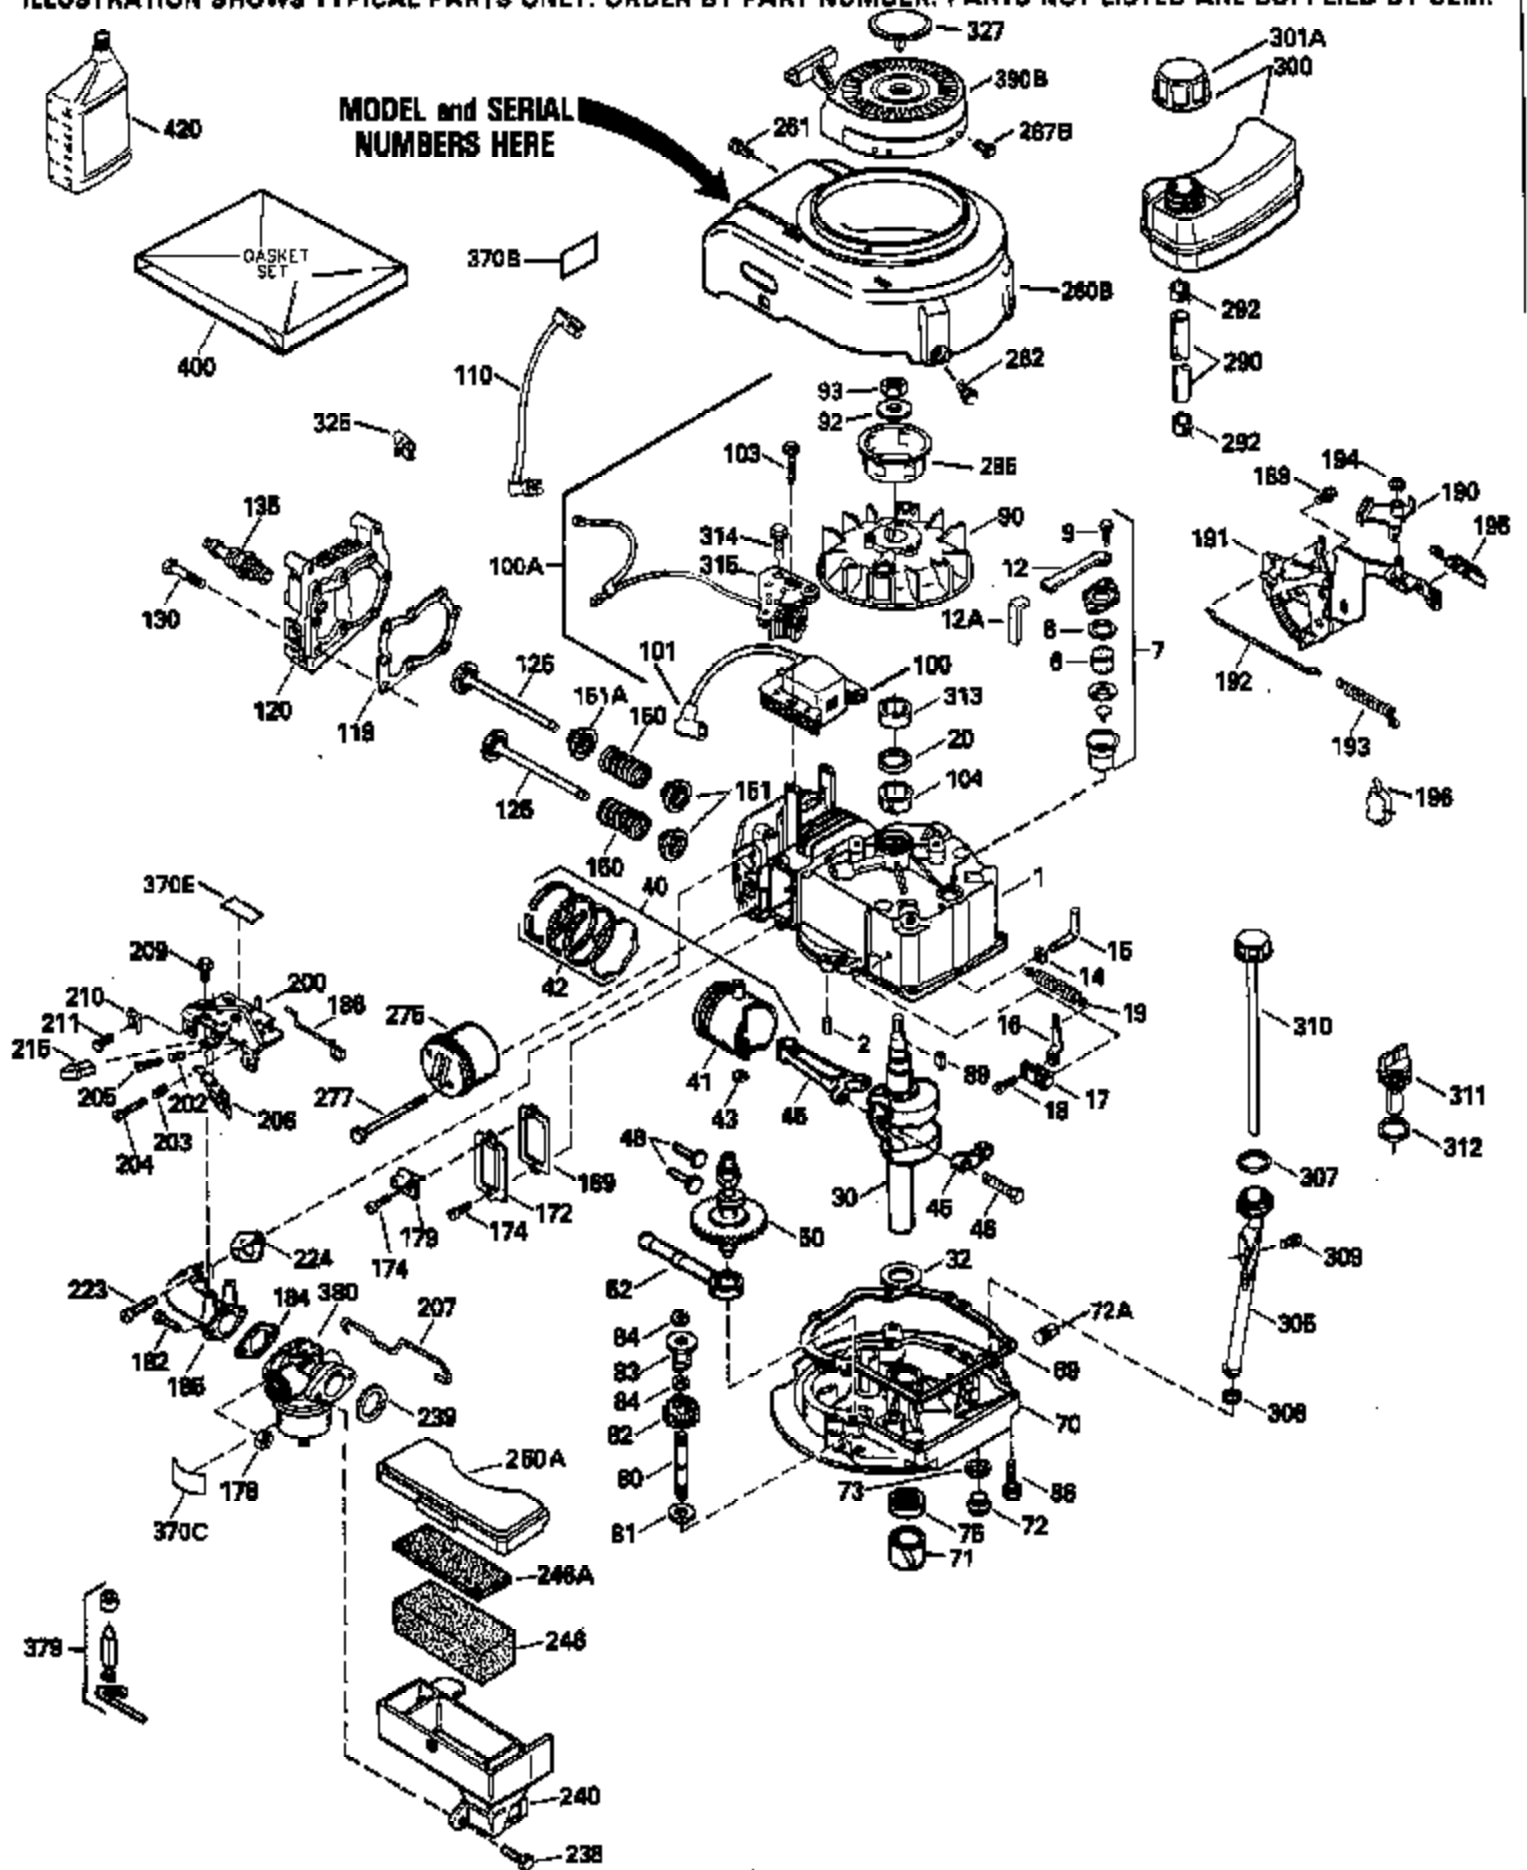

ILLUSTRATION SHOWS TYPICAL PARTS ONLY. ORDER BY PART NUMBER. PARTS NOT LISTED ARE SUPPLIED BY OEM.

Ref #	Part Number	Qty	Description
1	34975		Cylinder Ass'y. (Incl. 2, 8, 9 & 20) (2-1/2")
2	26727		Pin, Dowel
6	33734		Element, Breather
7	34214A		Breather Ass'y. (Incl. 6, 8, 9, 12 & 12A)
8	33735		* Gasket, Breather
9	30200		Screw, 10-24 x 9/16"
12	33886		Tube, Breather
14	28277		Washer
15	30589		Rod, Governor (Incl. 14)
16	31383A		Lever, Governor
17	31335		Clamp, Governor lever
18	650548		Screw, 8-32 x 5/16"
19	31361		Spring, Extension
20	32600		Seal, Oil
30	34467		Crankshaft Ass'y.
40	34514		Piston, Pin & Ring Set (Std.) (2-1/2" Bore)
40	34515		Piston, Pin & Ring Set (.010" OS)
40	34516		Piston, Pin & Ring Set (.020" OS)
41	32538B		Piston & Pin Ass'y. (Incl. 43)(Std.)(2-1/2")
41	32548B		Piston & Pin Ass'y. (Incl. 43) (.010" OS)
41	32549B		Piston & Pin Ass'y. (Incl. 43) (.020" OS)
42	28986		Ring Set (Std.) (2-1/2" Bore)
42	28987		Ring Set (.010" OS)
42	28988		Ring Set (.020" OS)
43	20381		Ring, Piston pin retaining
45	30963B		Rod Assy., Connecting (Incl. 46)
46	32610A		Bolt, Connecting rod
48	27241		Lifter, Valve
50	33148A		Camshaft
52	29914		Oil Pump Assy.
69	35261		* Gasket, Mounting flange
70	35651B		Mounting Flange (Incl. 72, 72A, 73, 7 5 & 80)
72	30572		Plug, Oil drain (Incl. 73)
73	28833		* Drain Plug Gasket (Not req. W/plastic plug)
75	26208		Seal, Oil
80	30574		Shaft, Governor
81	30590A		Washer, Flat
82	30591		Gear Assy., Governor (Incl. 81)
83	30588A		Spool, Governor
84	29193		Ring, Retaining
86	650488		Screw, 1/4-20 x 1-1/4"
89	610995		Flywheel Key
90	611046A		Flywheel
92	650815		Washer, Belleville
93	650816		Nut, Flywheel
100	34431		Solid State Ignition NOTE: Specs with this ignition system can still service individual components (points, condenser, etc.)See Div. 3, Sec. A, page TVS75 & TVS90 4,Reference numbers 122 thru 134. (This coil has been superseded to 730207 solid state conversion kit)
100	730207		Magneto-to-Solid State Conversion Kit (Includes solid state module, solid state flywheel key, and instructions.)(Use as required on external ignition engines only.)
101	610118		Cover, Spark plug
103	650814		Screw, Torx T-15, 10-24 x 1"
110	34432		Ground Wire
119	29953C		* Gasket, Cylinder head