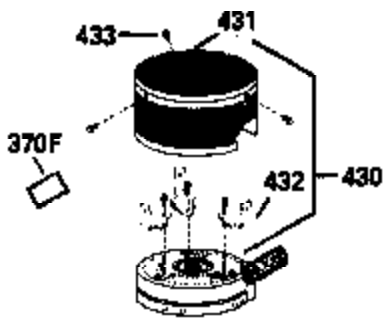

Ref #	Part Number	Qty	Description
274	26754A		* Gasket, Exhaust (Use as required)
275E	30911		Muffler
277A	30063		Screw, 1/4-20 x 1/2" (Use as required)
370F	34387		Decal, Instruction (Optional)
415	730162		Muffler Adap.Kit(Incl.274,277A)(Use a s req.)
430	730574		Debris Screen Kit (Incl. 370F,431-433)(Opt.)
431	35596		Screen, Debris (Optional)
432	35597		Bracket, Debris screen (Optional)
433	650910		Screw, 8-32 x 1/4" (Optional)