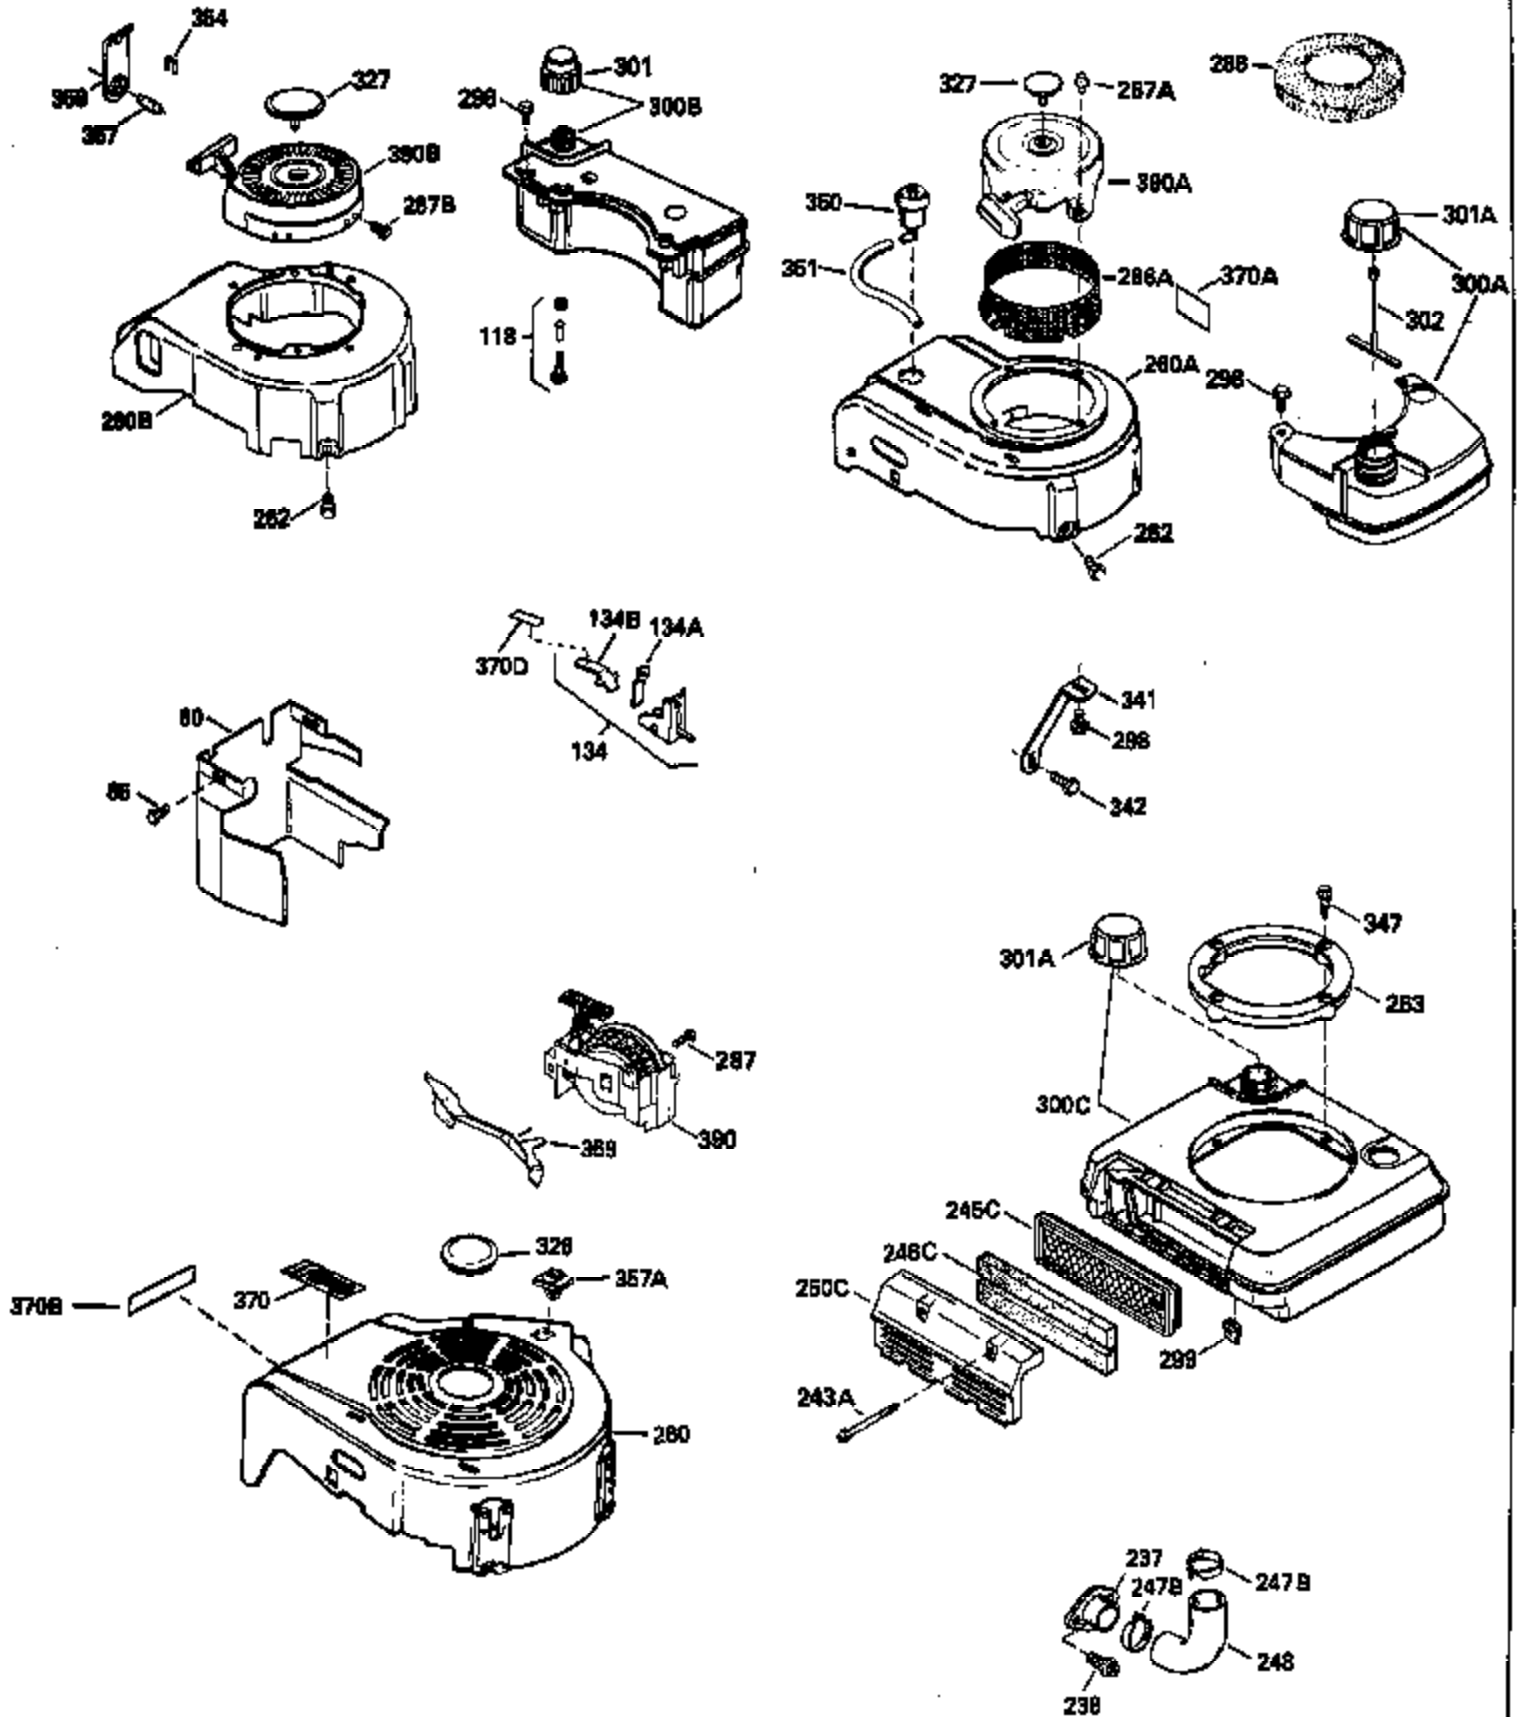

ILLUSTRATION SHOWS TYPICAL PARTS ONLY. ORDER BY PART NUMBER. PARTS NOT LISTED ARE SUPPLIED BY OEM.

Ref #	Part Number	Qty	Description
118	730194		Rope Guide Kit (Use as required with 34476 fuel tank)
238	650806		Screw, 10-32 x 5/8"
246C	35705		Filter, Pre-Air (Optional)
260	34932		Housing, Blower
262	650831		Screw, 1/4-20 x 15/32"
287	650802		Screw, 1/4-20 x 5/8"
287A	650735		Screw, 10-24 x 3/8" (Use as required)
287A			Pop Rivet, (3/16" Dia.)(Purchase locally)
301	33032		Fuel Cap
326	34113		Plug, Screen
370A	34346		Decal, Instruction
390	590531		Side Mount Rewind Starter (Refer to Division 5, Section C, page 32 or Fiche 8, Grid G-8 for breakdown)