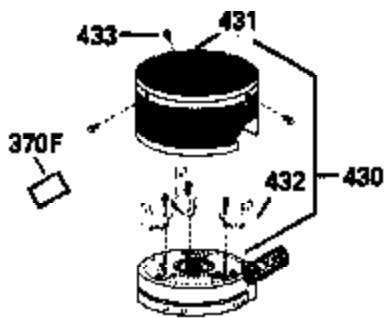

Ref #	Part Number	Qty	Description
210	27793		Clip, Conduit
211	28942		Screw, 10-32 x 3/8"
274	26754A		* Gasket, Exhaust (Use as required)
274	30081A		* Gasket, Exhaust
277A	30063		Screw, 1/4-20 x 1/2" (Use as required)
370F	34387		Decal, Instruction (Optional)
415	730162		Muffler Adap.Kit(Incl.274,277A)(Use a s req.)
430	730574		Debris Screen Kit (Incl. 370F,431-433)(Opt.)
431	35596		Screen, Debris (Optional)
432	35597		Bracket, Debris screen (Optional)
433	650910		Screw, 8-32 x 1/4" (Optional)