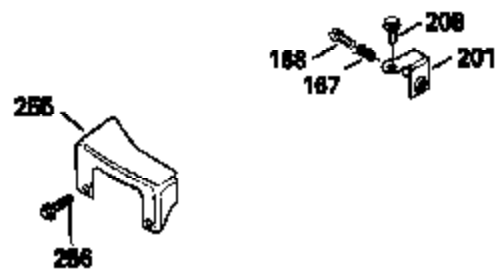

Ref #	Part Number	Qty	Description
19	31361		Spring, Extension
69	35261		* Gasket, Mounting flange
167	32924		Spring, Speed adjusting screw
168	650688		Screw, 10-32 x 1"
182	6201		Screw, 1/4-28 x 7/8"
185	31384A		Pipe, Intake (Incl. 224)
186	34358		Link, Governor spring
201	33150		Bracket, Over ride control
209	30200		Screw, 10-24 x 9/16"
223	650451		Screw, 1/4-20 x 1"
238	650806		Screw, 10-32 x 5/8"
246B	35435		Filter, Pre-Air (Use as required)