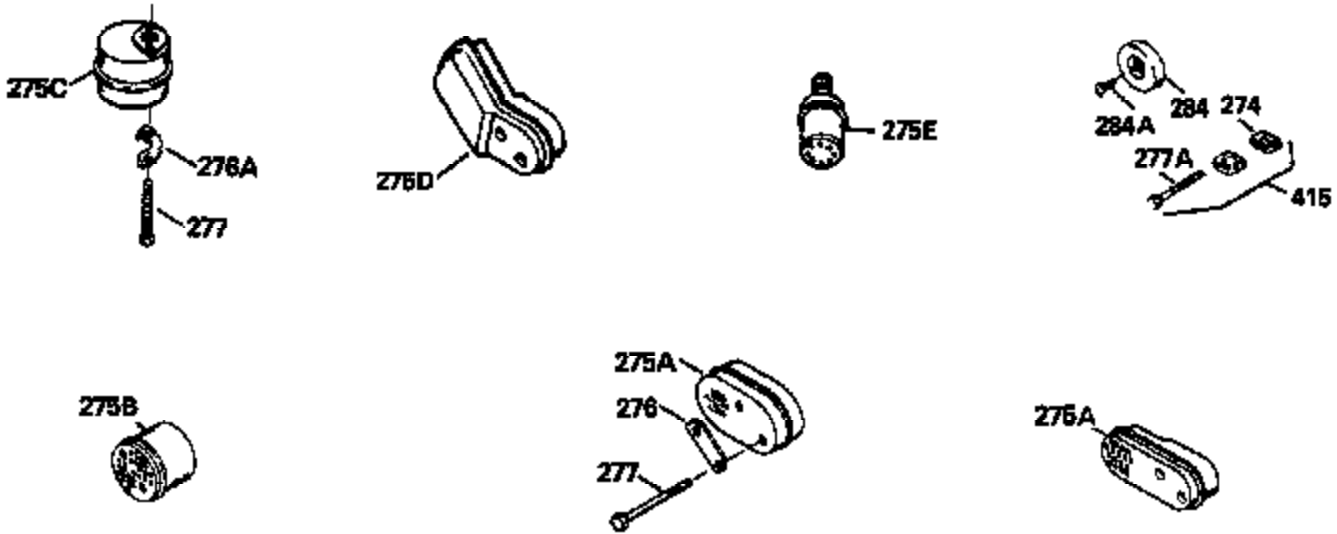

Ref #	Part Number	Qty	Description
210	27793		Clip, Conduit
211	28942		Screw, 10-32 x 3/8"
274	26754A		* Gasket, Exhaust (Use as required)
274	30081A		* Gasket, Exhaust
277A	30063		Screw, 1/4-20 x 1/2" (Use as required)
370F	34387		Decal, Instruction (Optional)
415	730162		Muffler Adap.Kit(Incl.274,277A)(Use a s req.)
430	730574		Debris Screen Kit (Incl. 370F,431-433)(Opt.)
431	35596		Screen, Debris (Optional)
432	35597		Bracket, Debris screen (Optional)
433	650910		Screw, 8-32 x 1/4" (Optional)