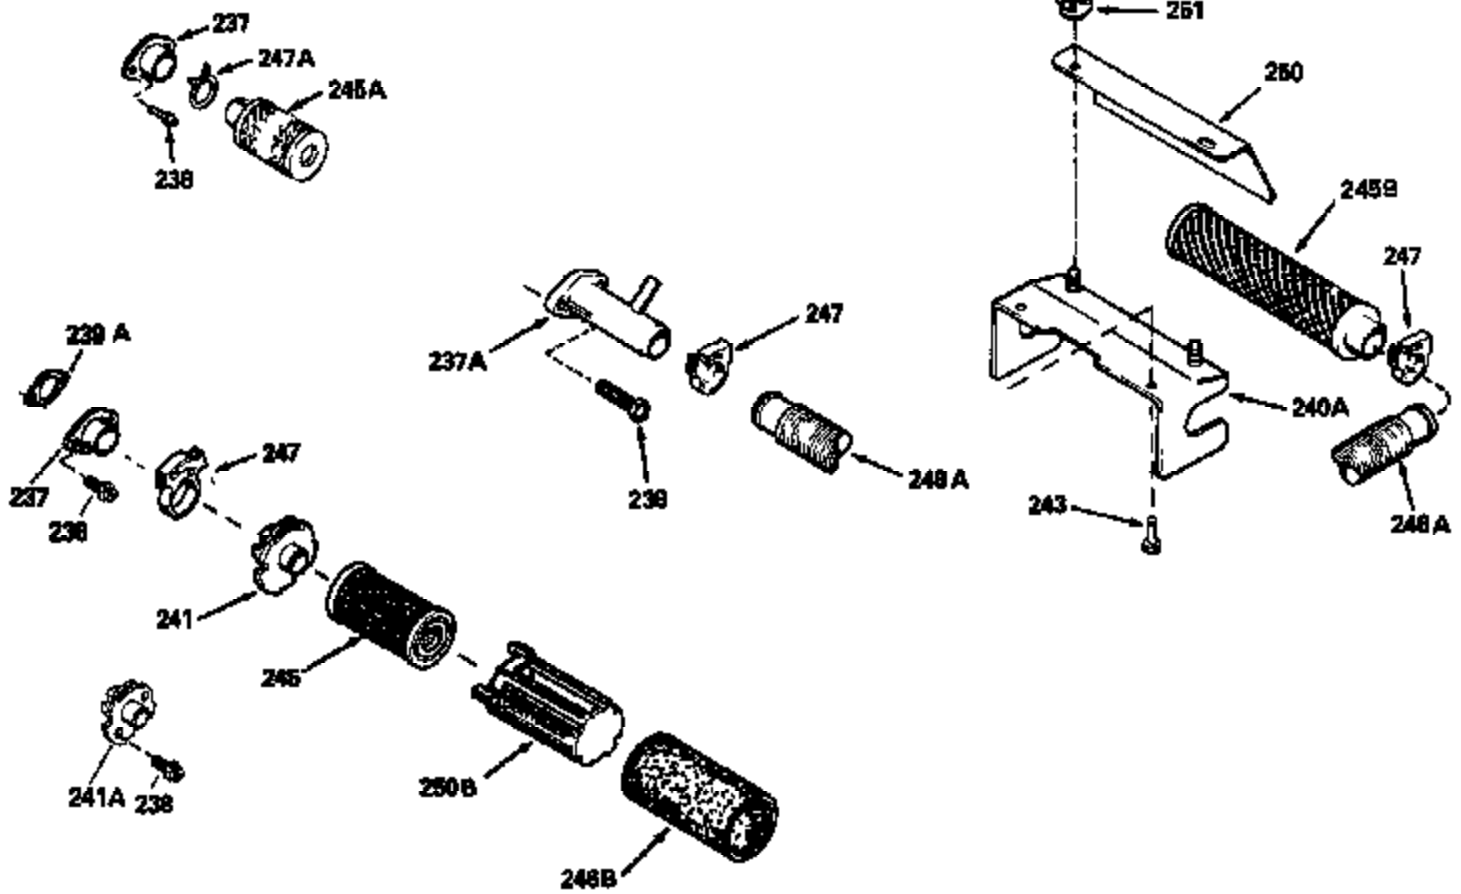

Ref #	Part Number	Qty	Description
19	31361		Spring, Extension
69	35261		* Gasket, Mounting flange
167	32924		Spring, Speed adjusting screw
168	650688		Screw, 10-32 x 1"
182	6201		Screw, 1/4-28 x 7/8"
185	31384A		Pipe, Intake (Incl. 224)
186	34358		Link, Governor spring
201	33150		Bracket, Over ride control
209	30200		Screw, 10-24 x 9/16"
223	650451		Screw, 1/4-20 x 1"
238	650806		Screw, 10-32 x 5/8"
246B	35435		Filter, Pre-Air (Use as required)