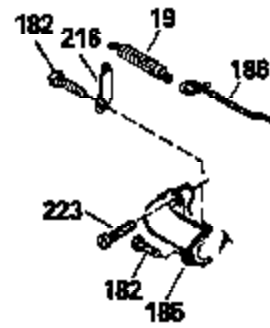

Ref #	Part Number	Qty	Description
19	31361		Spring, Extension
69	35261		* Gasket, Mounting flange
167	32924		Spring, Speed adjusting screw
168	650688		Screw, 10-32 x 1"
182	6201		Screw, 1/4-28 x 7/8"
185	31384A		Pipe, Intake (Incl. 224)
186	34358		Link, Governor spring
201	33150		Bracket, Over ride control
209	30200		Screw, 10-24 x 9/16"
223	650451		Screw, 1/4-20 x 1"
238	650806		Screw, 10-32 x 5/8"
246B	35435		Filter, Pre-Air (Use as required)