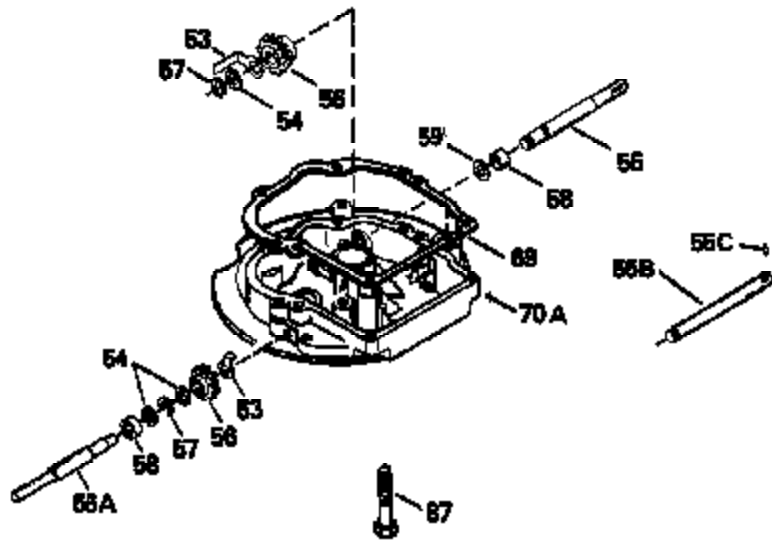

Ref #	Part Number	Qty	Description
19	31361		Spring, Extension
69	35261		* Gasket, Mounting flange
167	32924		Spring, Speed adjusting screw
168	650688		Screw, 10-32 x 1"
182	6201		Screw, 1/4-28 x 7/8"
185	31384A		Pipe, Intake (Incl. 224)
186	34358		Link, Governor spring
201	33150		Bracket, Over ride control
209	30200		Screw, 10-24 x 9/16"
223	650451		Screw, 1/4-20 x 1"
238	650806		Screw, 10-32 x 5/8"
246B	35435		Filter, Pre-Air (Use as required)