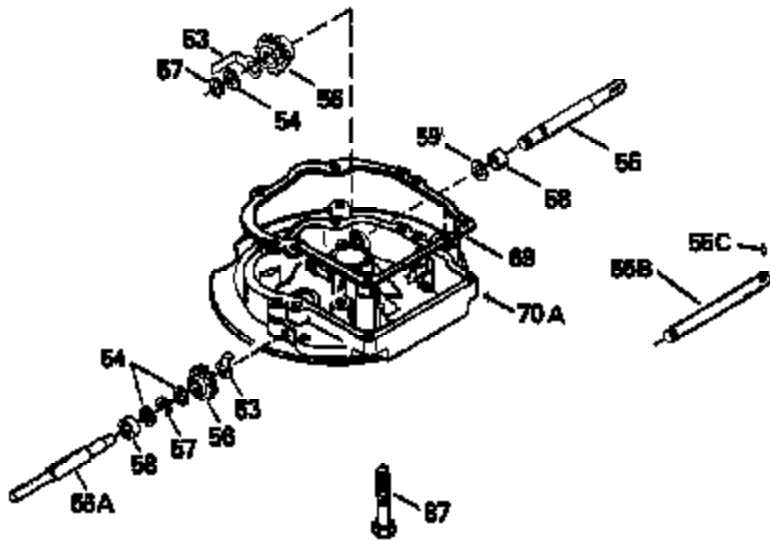

Ref #	Part Number	Qty	Description
19	31361		Spring, Extension
69	35261		* Gasket, Mounting flange
167	32924		Spring, Speed adjusting screw
168	650688		Screw, 10-32 x 1"
182	6201		Screw, 1/4-28 x 7/8"
185	31384A		Pipe, Intake (Incl. 224)
186	34358		Link, Governor spring
201	33150		Bracket, Over ride control
209	30200		Screw, 10-24 x 9/16"
223	650451		Screw, 1/4-20 x 1"
238	650806		Screw, 10-32 x 5/8"
246B	35435		Filter, Pre-Air (Use as required)