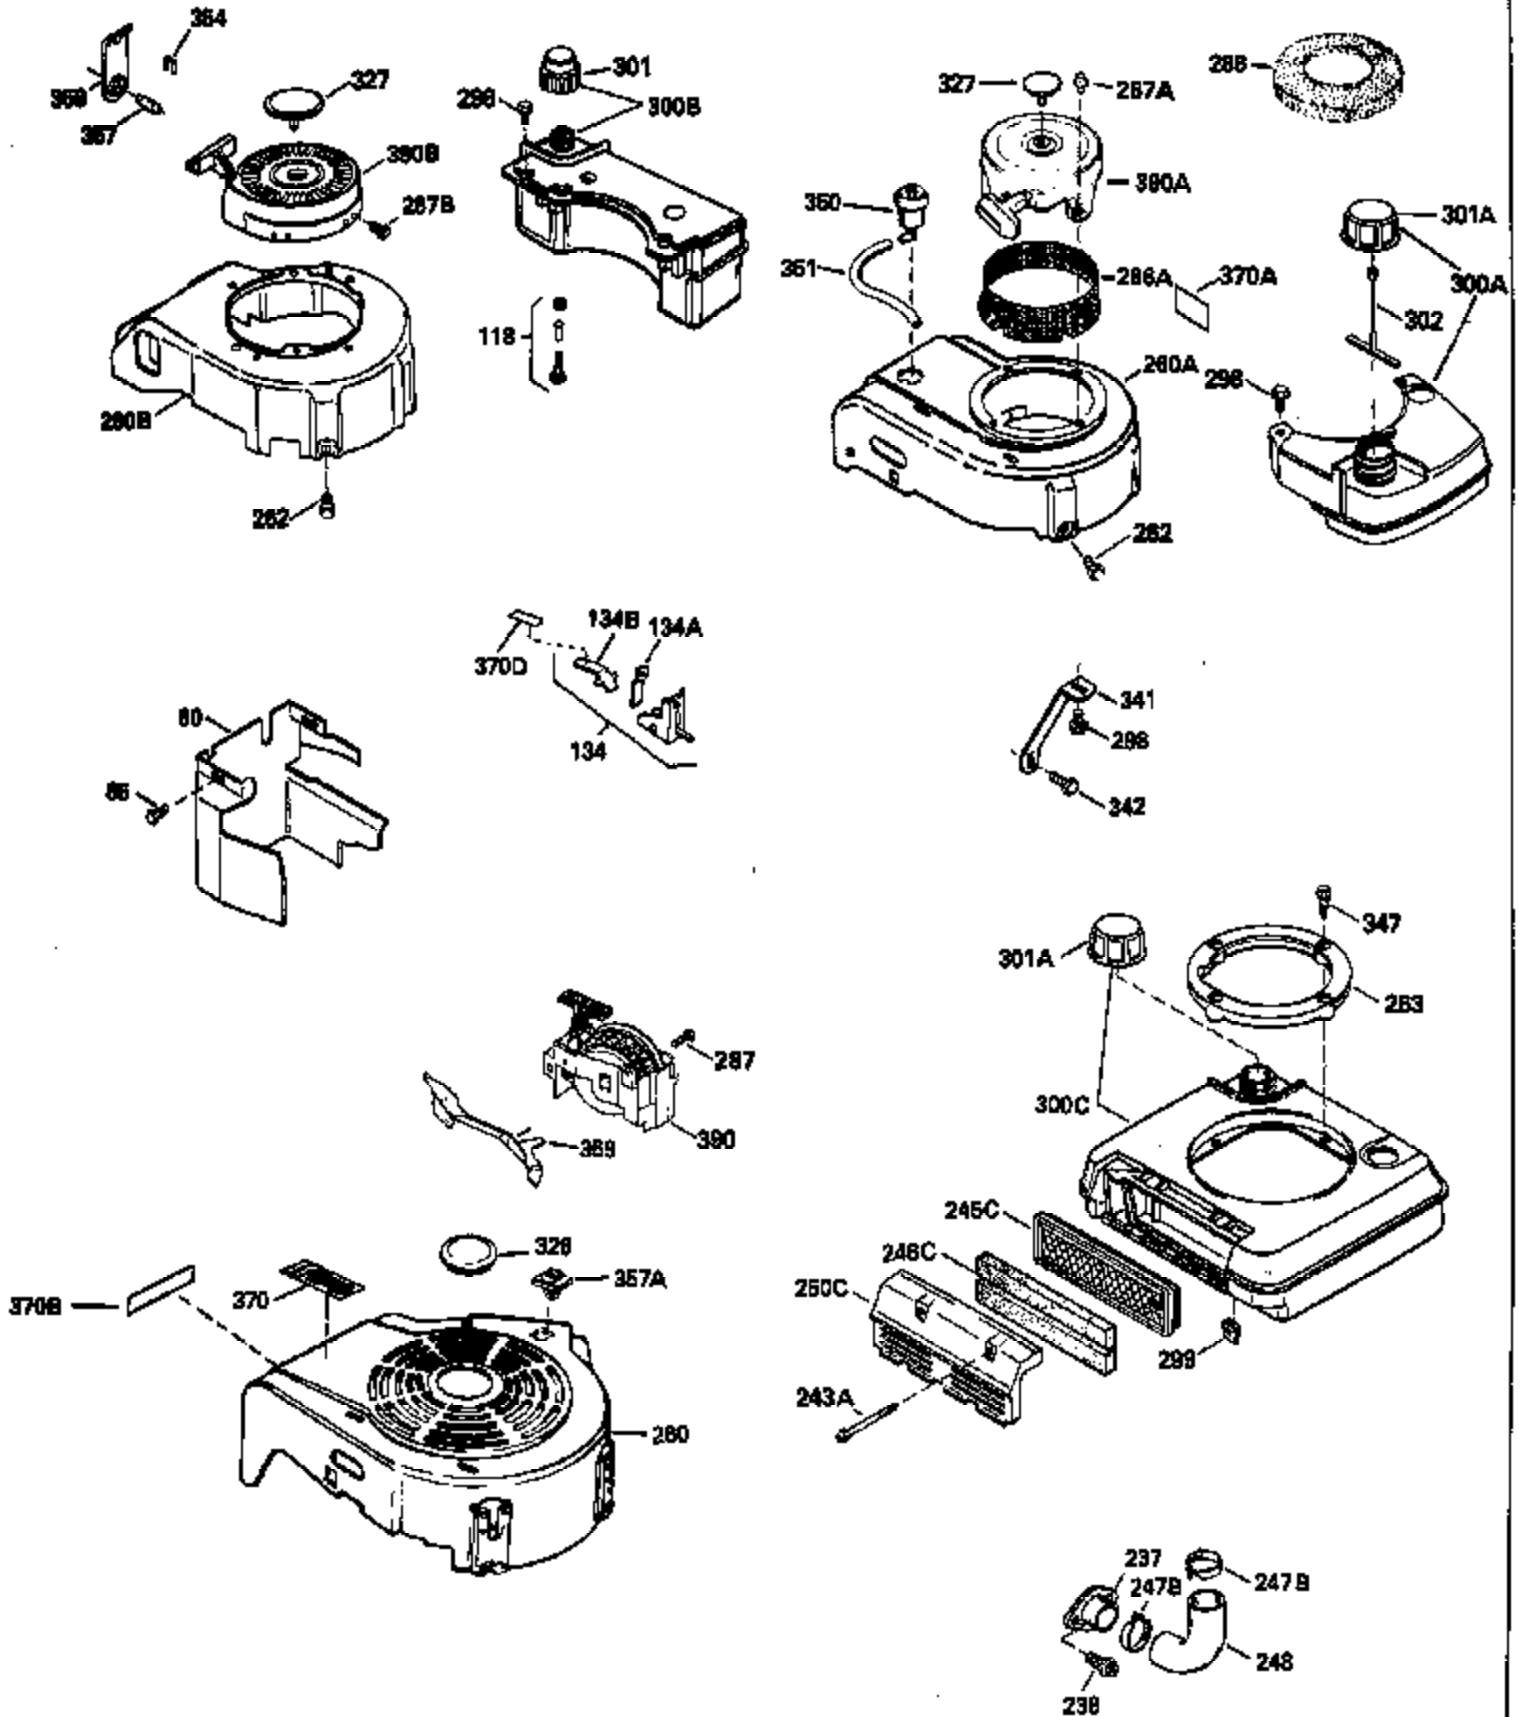

ILLUSTRATION SHOWS TYPICAL PARTS ONLY. ORDER BY PART NUMBER. PARTS NOT LISTED ARE SUPPLIED BY OEM.

Engine Parts List #2

Ref #	Part Number	Qty	Description
118	730194		Rope Guide Kit (Use as required with 34476 fuel tank)
238	650806		Screw, 10-32 x 5/8"
246C	35705		Filter, Pre-Air (Optional)
260	34932		Housing, Blower
262	650831		Screw, 1/4-20 x 15/32"
287	650802		Screw, 1/4-20 x 5/8"
287A	650735		Screw, 10-24 x 3/8" (Use as required)
287A			Pop Rivet, (3/16" Dia.)(Purchase locally)
301	33032		Fuel Cap
326	34113		Plug, Screen
370	550223		Decal, Name
370A	34346		Decal, Instruction
390	590531		Side Mount Rewind Starter (Refer to Division 5, Section C, page 32 or Fiche 8, Grid G-8 for breakdown)