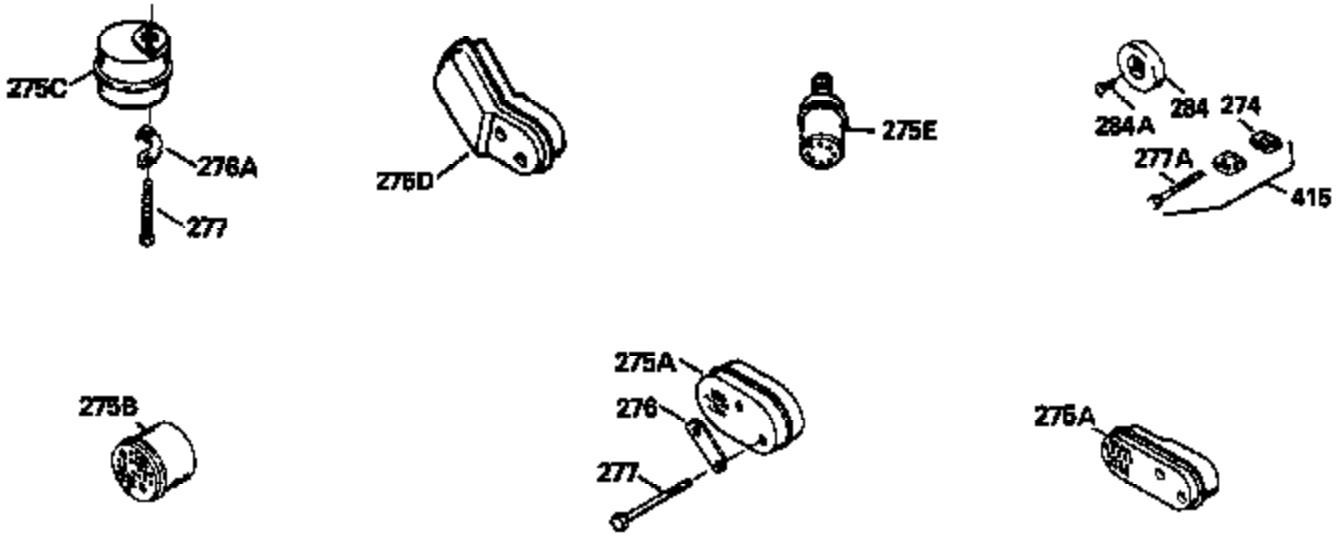

Ref #	Part Number	Qty	Description
210	27793		Clip, Conduit
211	28942		Screw, 10-32 x 3/8"
274	26754A		* Gasket, Exhaust (Use as required)
274	30081A		* Gasket, Exhaust
277A	30063		Screw, 1/4-20 x 1/2" (Use as required)
370F	34387		Decal, Instruction (Optional)
415	730162		Muffler Adap.Kit(Incl.274,277A)(Use a s req.)
430	730574		Debris Screen Kit (Incl. 370F,431-433)(Opt.)
431	35596		Screen, Debris (Optional)
432	35597		Bracket, Debris screen (Optional)
433	650910		Screw, 8-32 x 1/4" (Optional)