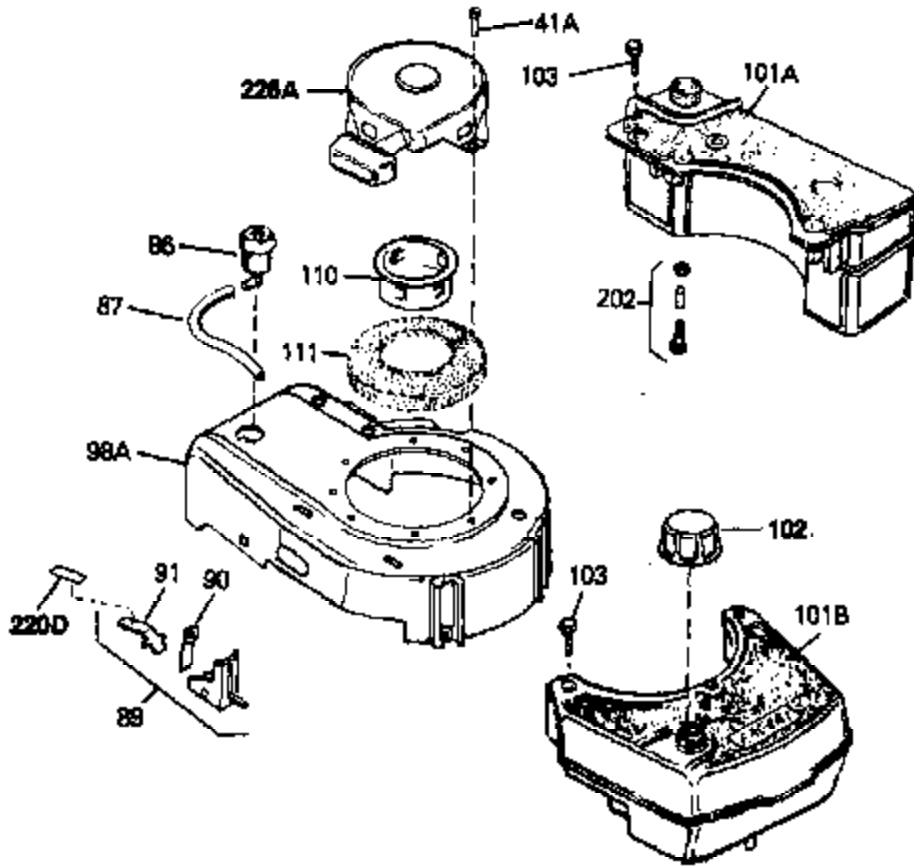

Ref #	Part Number	Qty	Description
41A	0	0	Rivet, Pop (3/16" Dia.)
41A	650735	0	Screw
102	33032	0	Cap, Fuel filler (Red Plastic) (Spurt
157	650806	0	Screw, Hex washer hd. shoulder, 10-32 x 5/8
202	730194	0	Rope Guide Kit