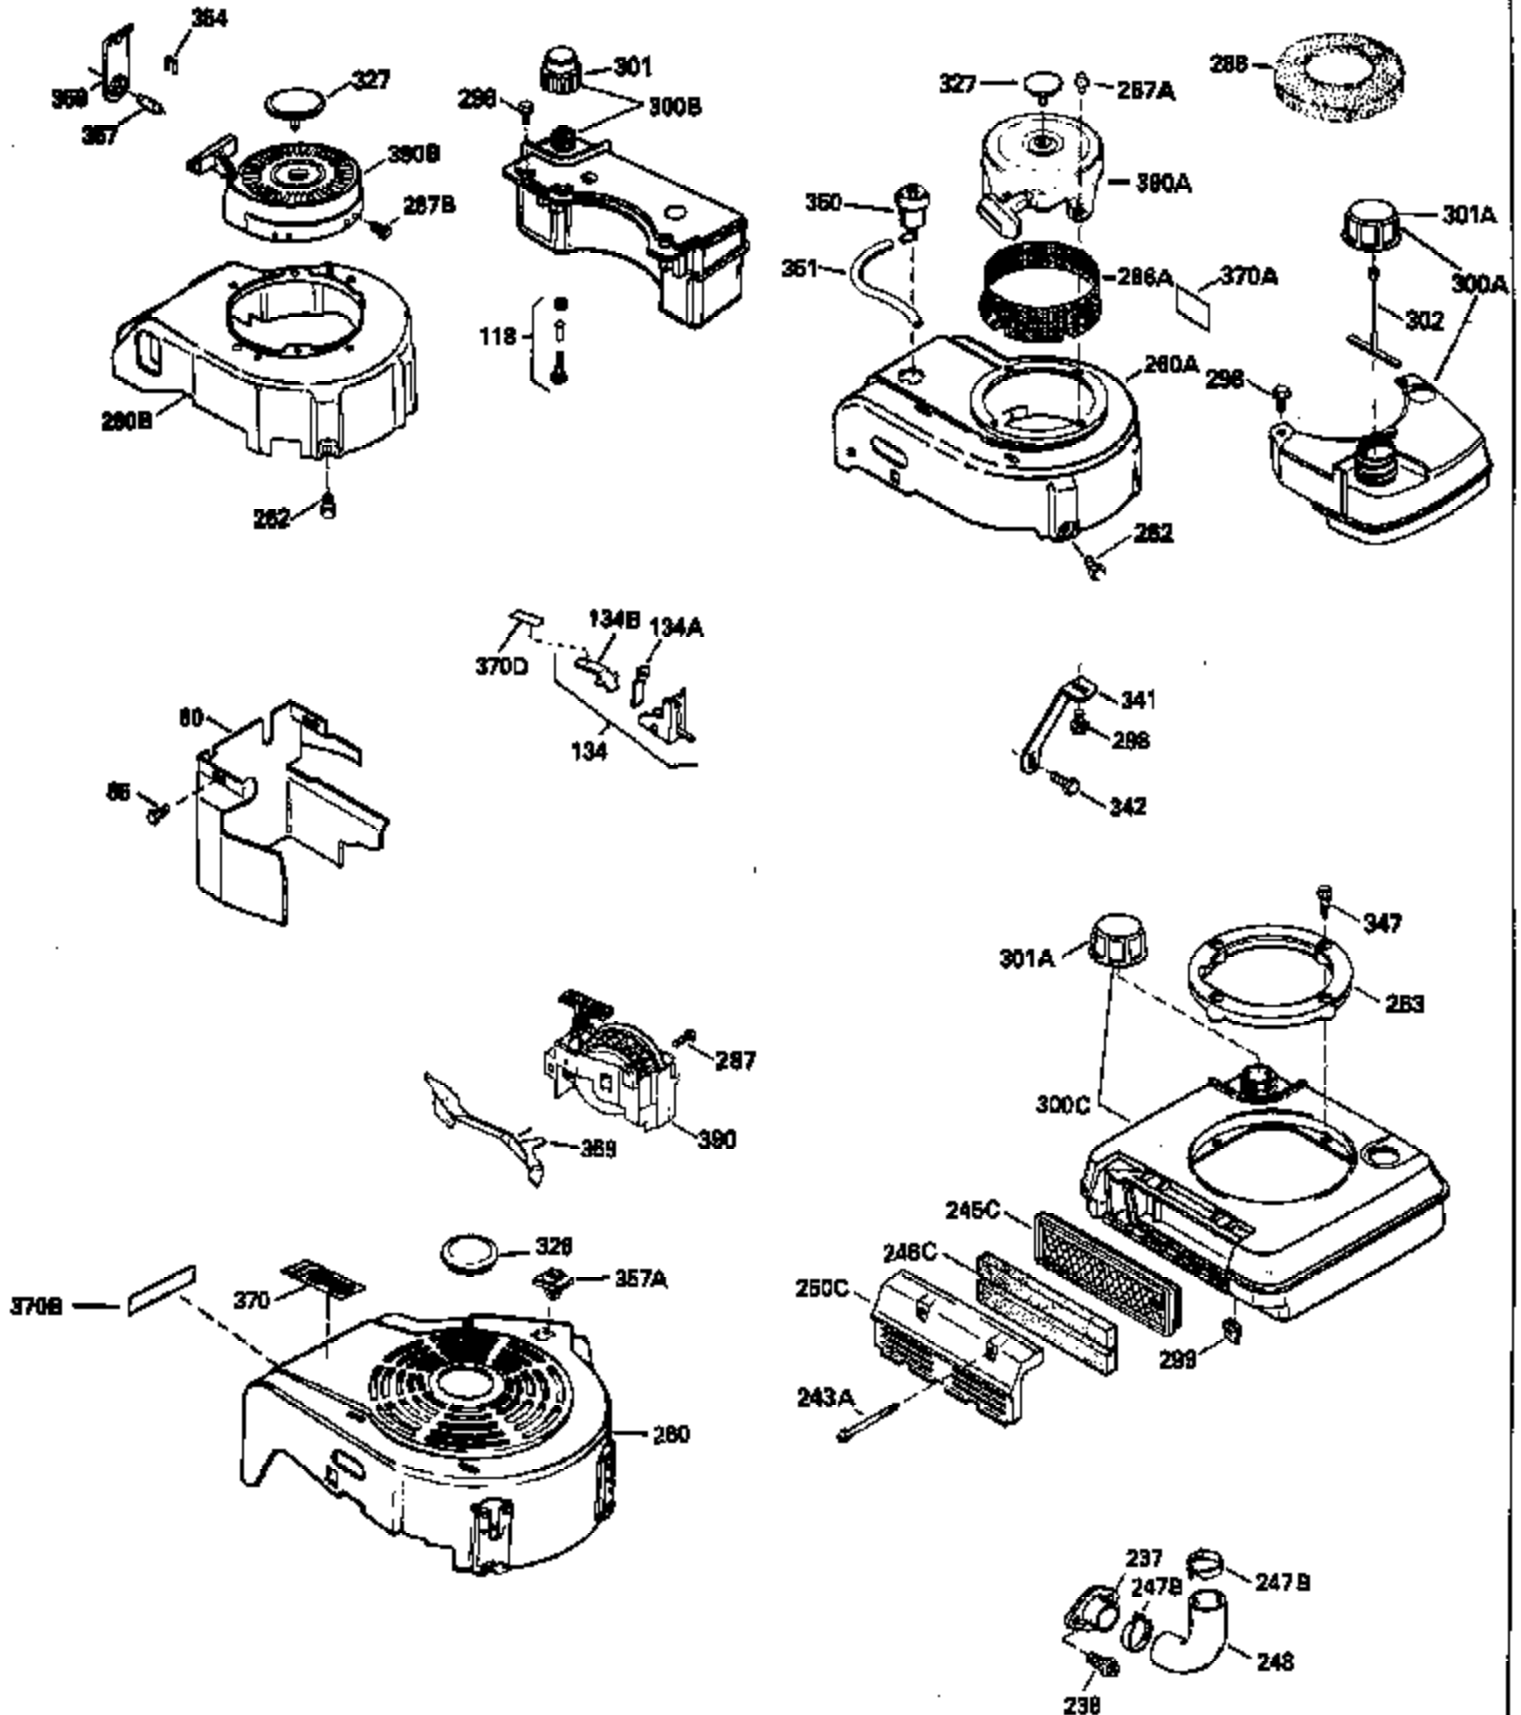

ILLUSTRATION SHOWS TYPICAL PARTS ONLY. ORDER BY PART NUMBER. PARTS NOT LISTED ARE SUPPLIED BY OEM.

Engine Parts List #2

Ref #	Part Number	Qty	Description
118	730194		Rope Guide Kit (Use as required with 34476 fuel tank)
238	650806		Screw, 10-32 x 5/8"
246C	35705		Filter, Pre-Air (Optional)
260	34475		Housing, Blower
262	650831		Screw, 1/4-20 x 15/32"
287A	650735		Screw, 10-24 x 3/8" (Use as required)
287A			Pop Rivet, (3/16" Dia.)(Purchase locally)
287	650802		Screw, 1/4-20 x 5/8"
298	28763		Screw, 10-32 x 35/64"
300B	34476		Fuel Tank (Incl. 292 & 301)
301	33032		Fuel Cap
326	34113		Plug, Screen
370	550223		Decal, Name
370A	34346		Decal, Instruction
390	590531		Side Mount Rewind Starter (Refer to Division 5, Section C, page 32 or Fiche 8, Grid G-8 for breakdown)