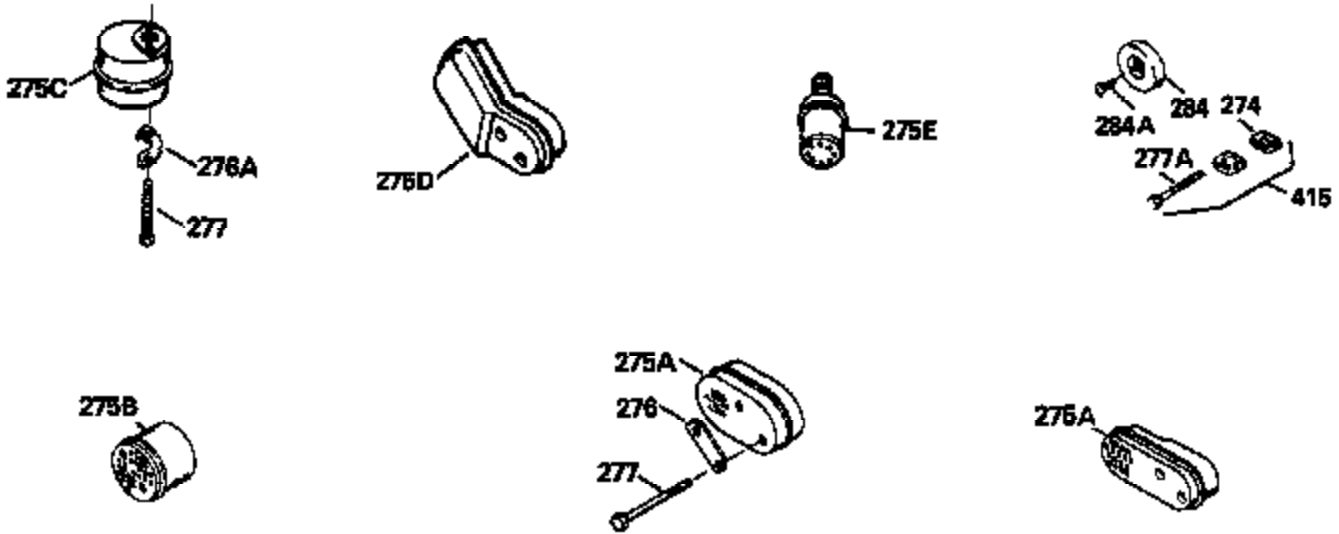

Ref #	Part Number	Qty	Description
210	27793		Clip, Conduit
211	28942		Screw, 10-32 x 3/8"
274	26754A		* Gasket, Exhaust (Use as required)
275A	391019		Muffler
277A	30063		Screw, 1/4-20 x 1/2" (Use as required)
277	650795		Screw, 1/4-20 x 2-1/4"
370F	34387		Decal, Instruction (Optional)
415	730162		Muffler Adap.Kit(Incl.274,277A)(Use a s req.)
430	730574		Debris Screen Kit (Incl. 370F,431-433)(Opt.)
431	35596		Screen, Debris (Optional)
432	35597		Bracket, Debris screen (Optional)
433	650910		Screw, 8-32 x 1/4" (Optional)