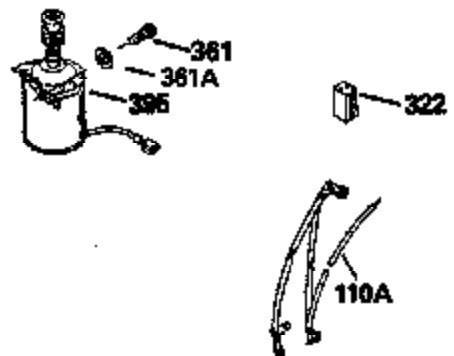

Ref #	Part Number	Qty	Description
210	27793		Clip, Conduit
211	28942		Screw, 10-32 x 3/8"
274	26754A		* Gasket, Exhaust (Use as required)
277A	30063		Screw, 1/4-20 x 1/2" (Use as required)
277	650795		Screw, 1/4-20 x 2-1/4"
370F	34387		Decal, Instruction (Optional)
415	730162		Muffler Adap.Kit(Incl.274,277A)(Use a s req.)
430	730574		Debris Screen Kit (Incl. 370F,431-433)(Opt.)
431	35596		Screen, Debris (Optional)
432	35597		Bracket, Debris screen (Optional)
433	650910		Screw, 8-32 x 1/4" (Optional)