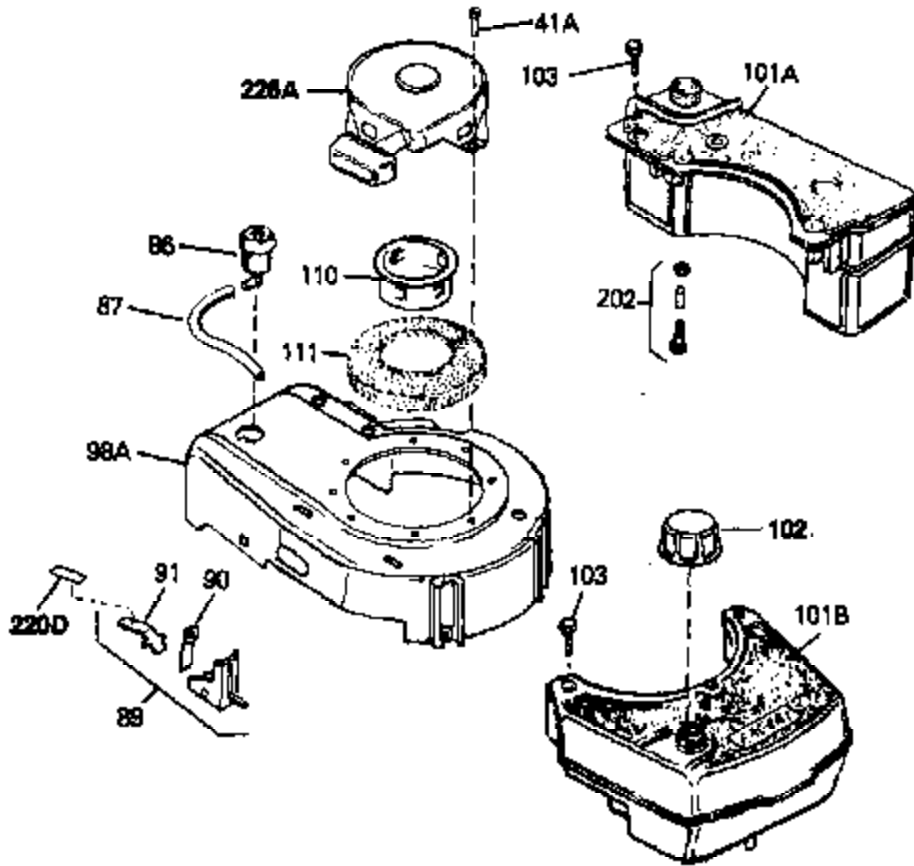

Ref #	Part Number	Qty	Description
69	650549	0	Screw
70	34337	0	Link, Governor spring
70A	34336	0	Link, Governor-to-throttle
71	31386	0	Spring, Governor
72	650774	0	Screw, Hex hd., 1/4-20 x 2-3/8
72	650795	0	Screw, Hex hd. cap, Sems, 1/4-20 x 2-5/16
72	650869	0	Screw, Hex hd., 1/4-20 x 2-3/4
72	792005	0	Screw, Hex hd., 1/4-20 x 2-1/2
73	27181B	0	Muffler
80	34432	0	Wire, Ground (Two female & one double male
81	26756	0	Gasket, Carburetor
82	29752	0	Nut
83	6201	0	Screw
95	30200	0	Screw
96	32264A	0	Control Assy., Speed
97	610973	0	Terminal Assy.
99	650831	0	Screw, Hex washer hd. Powerlok thread,
100	30200	0	Screw
101	32170A	0	Tank Assy., Fuel (White Poly) (1 qt.)
102	33032	0	Cap, Fuel filler (Red Plastic) (Spurt
104	26460	0	Clamp, Fuel line
105	29774	0	Line, Fuel (Braided 8.25")
105	30705	0	Line, Fuel (Braided 16")
105	30962	0	Line, Fuel (Braided 32")
105	34357	0	Line, Fuel (Epichlorohydrin 6-3/4")
106	650815	0	Washer, Belleville
107	650816	0	Nut, Flywheel
121	34431	0	Lamination & Coil Assy.
121	730207	0	Magneto-to-Solid State Conversion Kit
136	650814	0	Screw, Hex hd. Sems, 10-24 x 1
137	611046A	0	Flywheel
154	34340	0	Element, Air cleaner (Poly)
155	34341A	0	Cover, Air cleaner (Black)
156	34339	0	Body, Air cleaner
157	650806	0	Screw, Hex washer hd. shoulder, 10-32 x 5/8
162	34338	0	Gasket, Air cleaner
220E	35344	0	Decal, Control
220	34346	0	Decal, Instruction
223	631021	0	Inlet Needle, Seat & Clip Assy.
224	631581	0	Carburetor
230	33238D	0	Gasket Set