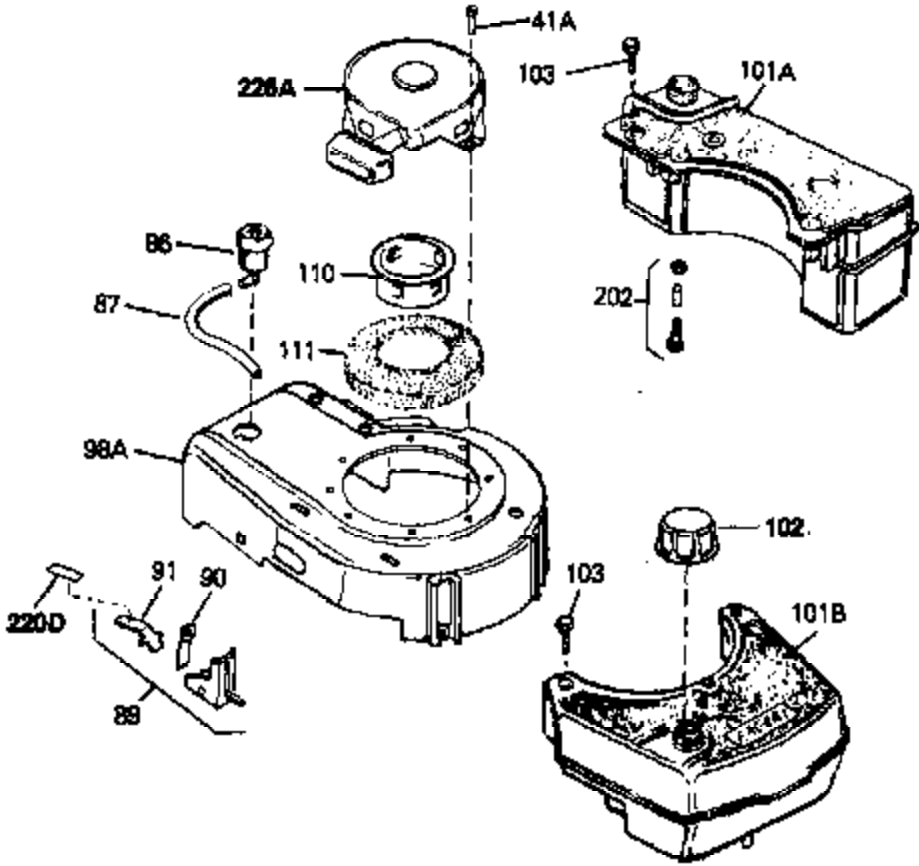

Ref #	Part Number	Qty	Description
41A	0	0	Rivet, Pop (3/16" Dia.)
41A	650735	0	Screw
86	34353	0	Primer Assy.
87	32180C	0	Line, Primer
101B	34369A	0	Tank Assy., Fuel (Charcoal Poly) (1-1/2
102	33032	0	Cap, Fuel filler (Red Plastic) (Spurt
103	28763	0	Screw, Hex washer hd. thread-forming, 10-24
164	32972	0	Cleaner, Air
164A	33168	0	Clamp, Corbin
202	730194	0	Rope Guide Kit

Ref #	Part Number	Qty	Description
61	31384A	0	Pipe, Intake
70	34337	0	Link, Governor spring
71	31361	0	Spring, Governor
72A	30063	0	Screw
72	650774	0	Screw, Hex hd., 1/4-20 x 2-3/8
72	650795	0	Screw, Hex hd. cap, Sems, 1/4-20 x 2-5/16
72	650869	0	Screw, Hex hd., 1/4-20 x 2-3/4
72	792005	0	Screw, Hex hd., 1/4-20 x 2-1/2
76	26754A	0	Gasket, Exhaust
77	730162	0	Kit, Muffler Adapter
83	6201	0	Screw
84	34371	0	Cover, Speed control
85	650807	0	Screw, Hex washer hd. shoulder, 10-32 x 7/16
94A	33971	0	Knob, Control
95	30200	0	Screw
96A	33970A	0	Control Assy., Speed
97	610973	0	Terminal Assy.
149	34267	0	Dipstick, Oil (Twist Lock)
150	33590	0	"O" Ring
151	650562	0	Screw
152	34265	0	Gasket, Oil fill tube
152	34282	0	"O" Ring (.612 I.D. x .812 O.D. x .103
153	34264	0	Tube Assy., Oil fill (Plastic)