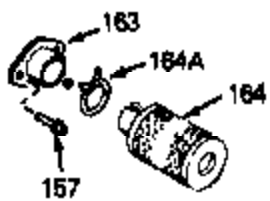

Ref #	Part Number	Qty	Description
41A	0	0	Rivet, Pop (3/16" Dia.)
41A	650735	0	Screw
86	34353	0	Primer Assy.
87	32180C	0	Line, Primer
101B	34369A	0	Tank Assy., Fuel (Charcoal Poly) (1-1/2
102	33032	0	Cap, Fuel filler (Red Plastic) (Spurt
103	28763	0	Screw, Hex washer hd. thread-forming, 10-24
164	32972	0	Cleaner, Air
164A	33168	0	Clamp, Corbin
202	730194	0	Rope Guide Kit