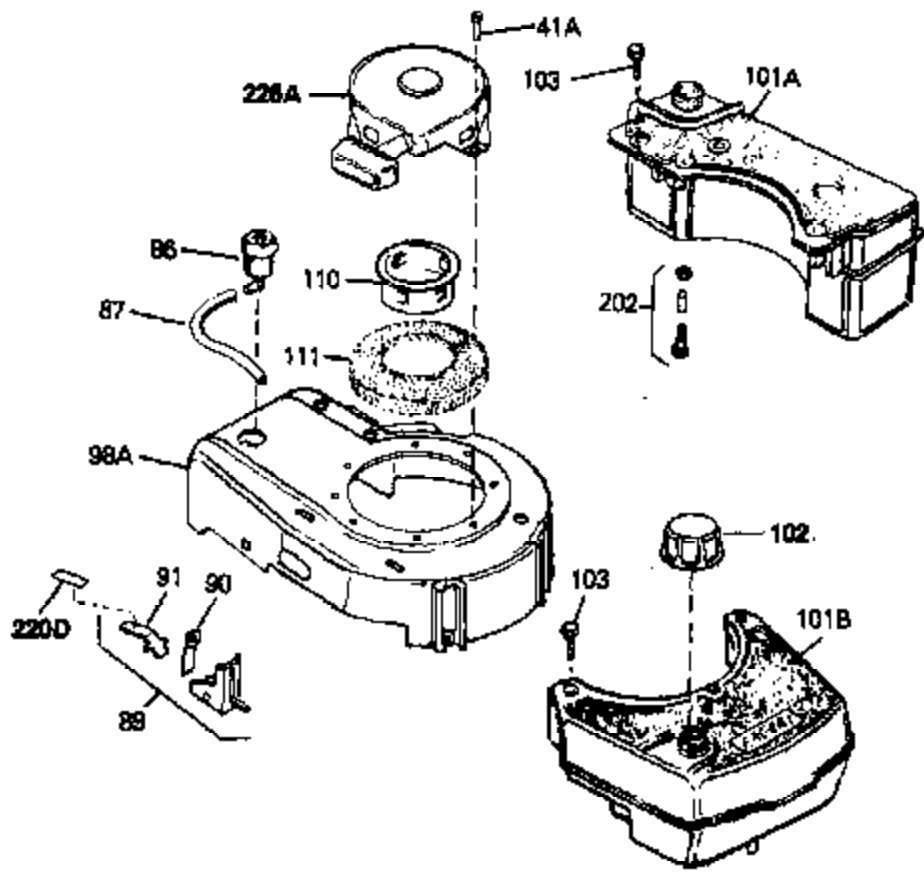

Ref #	Part Number	Qty	Description
41A	0	0	Rivet, Pop (3/16" Dia.)
41A	650735	0	Screw
86	34353	0	Primer Assy.
87	32180C	0	Line, Primer
101B	34369A	0	Tank Assy., Fuel (Charcoal Poly) (1-1/2
102	33032	0	Cap, Fuel filler (Red Plastic) (Spurt
103	28763	0	Screw, Hex washer hd. thread-forming, 10-24
164	32972	0	Cleaner, Air
164A	33168	0	Clamp, Corbin
202	730194	0	Rope Guide Kit

Ref #	Part Number	Qty	Description
61	31384A	0	Pipe, Intake
70	34337	0	Link, Governor spring
71	31361	0	Spring, Governor
72A	30063	0	Screw
72	650774	0	Screw, Hex hd., 1/4-20 x 2-3/8
72	650795	0	Screw, Hex hd. cap, Sems, 1/4-20 x 2-5/16
72	650869	0	Screw, Hex hd., 1/4-20 x 2-3/4
72	792005	0	Screw, Hex hd., 1/4-20 x 2-1/2
76	26754A	0	Gasket, Exhaust
77	730162	0	Kit, Muffler Adapter
83	6201	0	Screw
84	34371	0	Cover, Speed control
85	650807	0	Screw, Hex washer hd. shoulder, 10-32 x 7/16
94A	33971	0	Knob, Control
95	30200	0	Screw
96A	33970A	0	Control Assy., Speed
97	610973	0	Terminal Assy.
138	31744	0	Seal, Oil
139	31745	0	Washer, Tang
140	650492	0	Screw
141	31747	0	Washer, Thrust
142	31787	0	Washer, Flat
143	33401	0	Gear, Worm
144	31749	0	Ring, Retaining
145	33774	0	Shaft, P.T.O.
149	34267	0	Dipstick, Oil (Twist Lock)
150	33590	0	"O" Ring
151	650562	0	Screw
152	34265	0	Gasket, Oil fill tube
152	34282	0	"O" Ring (.612 I.D. x .812 O.D. x .103
153	34264	0	Tube Assy., Oil fill (Plastic)