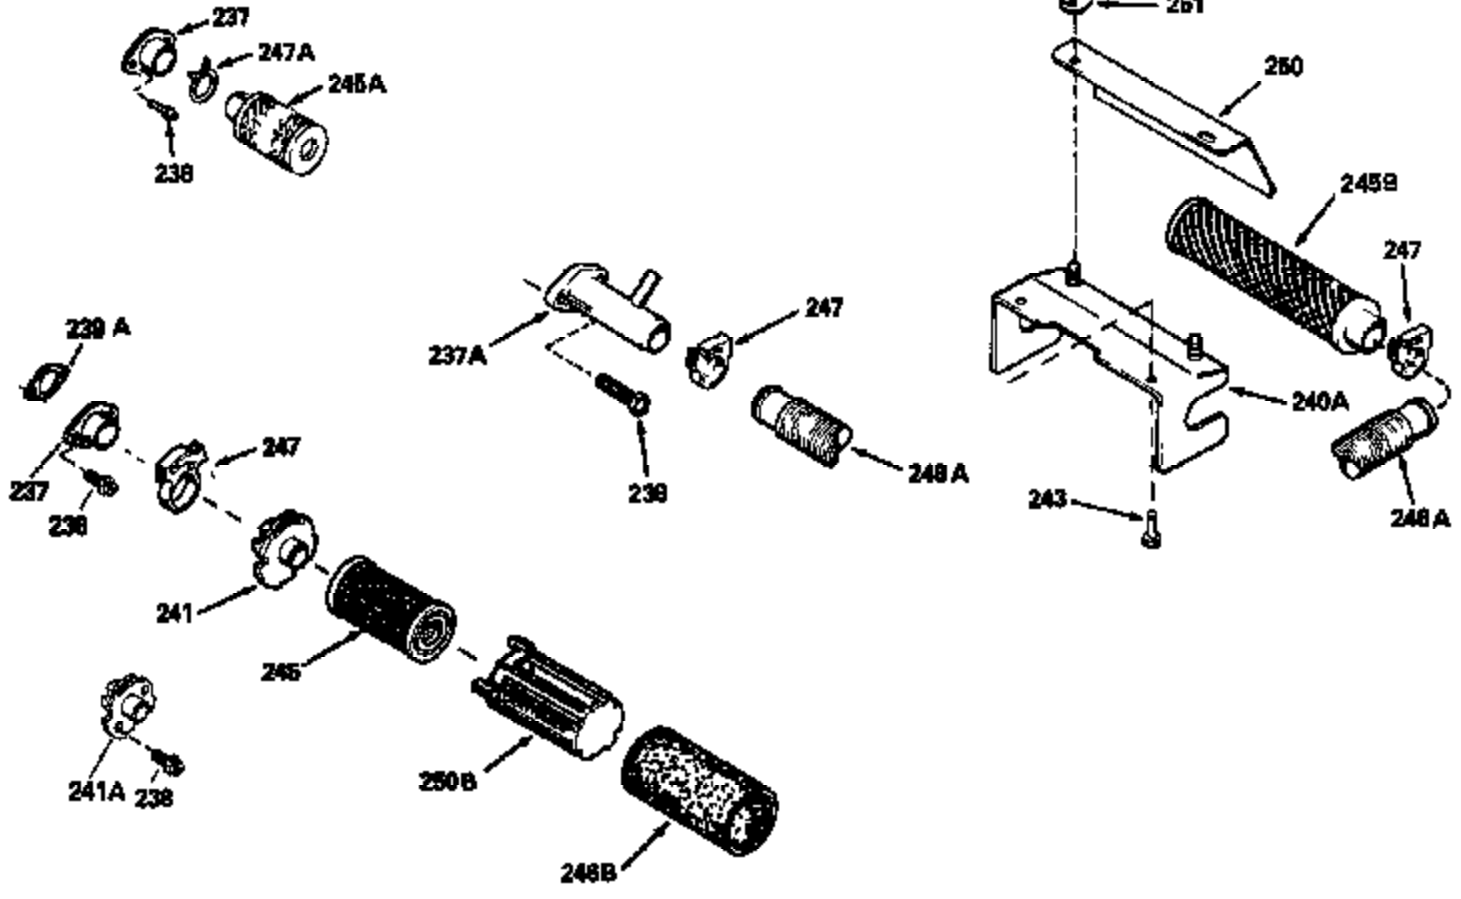

Ref #	Part Number	Qty	Description
19	31361		Spring, Extension
53	31745		Tang, Washer
54	31747		Washer, Flat
55	33774		Shaft, P.T.O.
56	33401		Right Hand Worm Gear
57	31749		Ring, Retaining
58	31744		Seal, Oil
59	31787		Washer, Flat
69	35261		* Gasket, Mounting flange
70A	35609		Flange Ass'y. (Incl.58, 72, 73, 75, 8 0 & 311)
87	650492		Screw, 1/4-20 x 2-1/4"
182	6201		Screw, 1/4-28 x 7/8"
185	31384A		Pipe, Intake (Incl. 224)
186	32653		Link, Governor spring
216	33086		Lever, Speed adjusting
223	650451		Screw, 1/4-20 x 1"
237	32971		Adapter, Air cleaner
238	650709		Screw, 10-32 x 7/16"
239A	35815		* Gasket, Air cleaner
245A	32972		Filter, Air cleaner
246B	35435		Filter, Pre-Air (Use as required)
247	33168		Clamp, Corbin