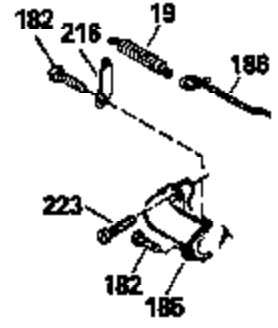

Ref #	Part Number	Qty	Description
19	31361		Spring, Extension
53	31745		Tang, Washer
54	31747		Washer, Flat
55	33774		Shaft, P.T.O.
56	33401		Right Hand Worm Gear
57	31749		Ring, Retaining
58	31744		Seal, Oil
59	31787		Washer, Flat
69	35261		* Gasket, Mounting flange
70A	35609		Flange Ass'y. (Incl.58, 72, 73, 75, 8 0 & 311)
87	650492		Screw, 1/4-20 x 2-1/4"
182	6201		Screw, 1/4-28 x 7/8"
185	31384A		Pipe, Intake (Incl. 224)
186	32653		Link, Governor spring
216	33086		Lever, Speed adjusting
223	650451		Screw, 1/4-20 x 1"
237	32971		Adapter, Air cleaner
238	650709		Screw, 10-32 x 7/16"
239A	35815		* Gasket, Air cleaner
245A	32972		Filter, Air cleaner
246B	35435		Filter, Pre-Air (Use as required)
247	33168		Clamp, Corbin