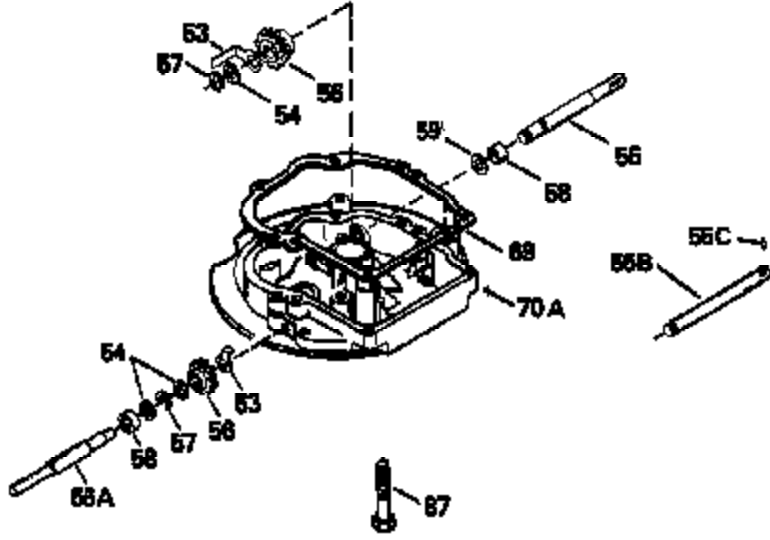

Ref #	Part Number	Qty	Description
19	31361		Spring, Extension
53	31745		Tang, Washer
54	31747		Washer, Flat
55	33774		Shaft, P.T.O.
56	33401		Right Hand Worm Gear
57	31749		Ring, Retaining
58	31744		Seal, Oil
59	31787		Washer, Flat
69	35261		* Gasket, Mounting flange
70A	35609		Flange Ass'y. (Incl.58, 72, 73, 75, 8 0 & 311)
87	650492		Screw, 1/4-20 x 2-1/4"
182	6201		Screw, 1/4-28 x 7/8"
185	31384A		Pipe, Intake (Incl. 224)
186	32653		Link, Governor spring
216	33086		Lever, Speed adjusting
223	650451		Screw, 1/4-20 x 1"
237	32971		Adapter, Air cleaner
238	650709		Screw, 10-32 x 7/16"
239A	35815		* Gasket, Air cleaner
245A	32972		Filter, Air cleaner
246B	35435		Filter, Pre-Air (Use as required)
247	33168		Clamp, Corbin