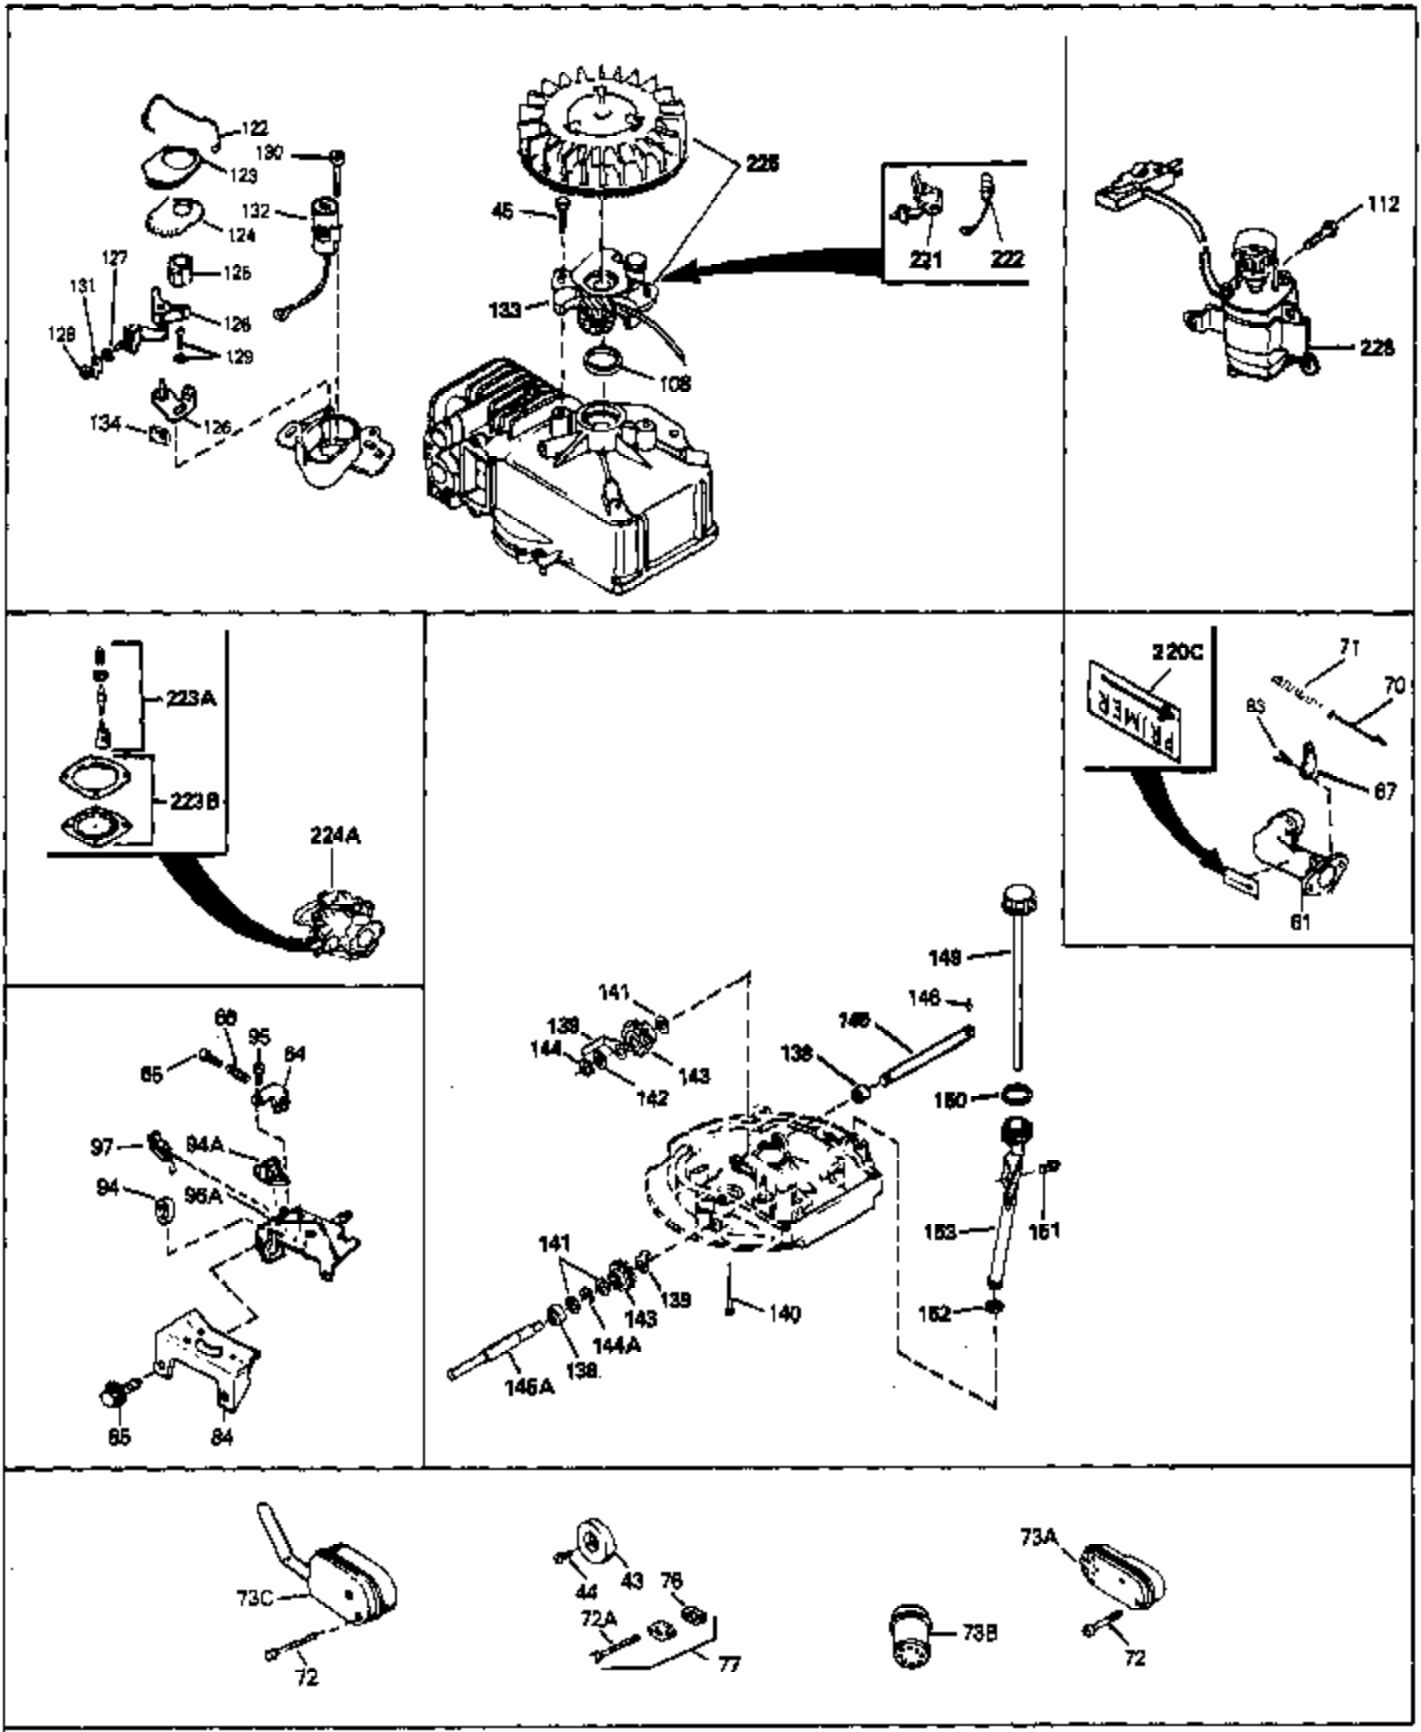

Engine Parts List #1

Ref #	Part Number	Qty	Description
69	650549	0	Screw
69A	650777	0	Screw, Slotted fil. hd. mach., 6-32 x 7/16
70	34337	0	Link, Governor spring
70A	34336	0	Link, Governor-to-throttle
71	31361	0	Spring, Governor
72	650774	0	Screw, Hex hd., 1/4-20 x 2-3/8
72	650795	0	Screw, Hex hd. cap, Sems, 1/4-20 x 2-5/16
72	650869	0	Screw, Hex hd., 1/4-20 x 2-3/4
72	792005	0	Screw, Hex hd., 1/4-20 x 2-1/2
73	27181B	0	Muffler
80	34432	0	Wire, Ground (Two female & one double male)
81	26756	0	Gasket, Carburetor
82	29752	0	Nut
83	6201	0	Screw
95	30200	0	Screw
97	610973	0	Terminal Assy.
98	34367	0	Housing, Blower
99	650831	0	Screw, Hex washer hd. Powerlok thread,
100	30200	0	Screw
102	33032	0	Cap, Fuel filler (Red Plastic) (Spurt
104	26460	0	Clamp, Fuel line
105	29774	0	Line, Fuel (Braided 8.25")
105	30705	0	Line, Fuel (Braided 16")
105	30962	0	Line, Fuel (Braided 32")
105	34357	0	Line, Fuel (Epichlorohydrin 6-3/4")
106	650815	0	Washer, Belleville
107	650816	0	Nut, Flywheel
109	34113	0	Plug, Screen
113	30593	0	Clip, Magneto wire
121	34431	0	Lamination & Coil Assy.
121	730207	0	Magneto-to-Solid State Conversion Kit
136	650814	0	Screw, Hex hd. Sems, 10-24 x 1
137	611046A	0	Flywheel
220A	34442A	0	Decal, Instruction
223	631021	0	Inlet Needle, Seat & Clip Assy.
224	632053	0	Carburetor
226	590531	0	Starter, Side mount rewind
230	33238D	0	Gasket Set

Ref #	Part Number	Qty	Description
41A	0	0	Rivet, Pop (3/16" Dia.)
41A	650735	0	Screw
86	34353	0	Primer Assy.
87	32180C	0	Line, Primer
101B	34369A	0	Tank Assy., Fuel (Charcoal Poly) (1-1/2
102	33032	0	Cap, Fuel filler (Red Plastic) (Spurt
103	28763	0	Screw, Hex washer hd. thread-forming, 10-24
164	32972	0	Cleaner, Air
164A	33168	0	Clamp, Corbin
202	730194	0	Rope Guide Kit