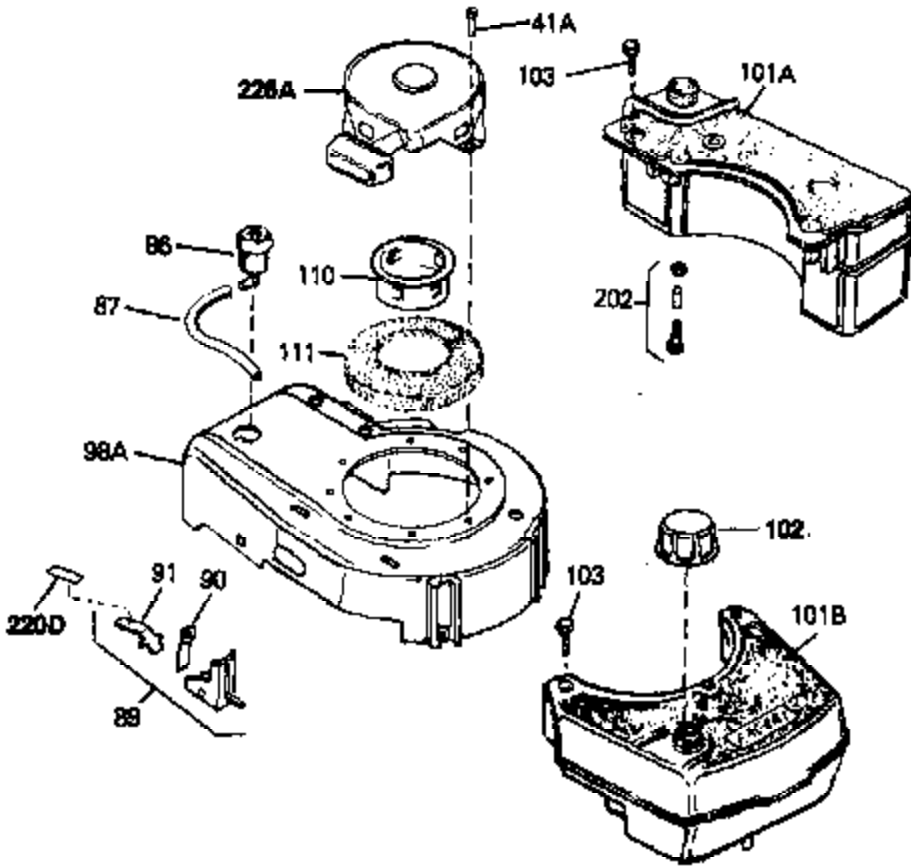

Engine Parts List #1

Ref #	Part Number	Qty	Description
69	650549	0	Screw
69A	650777	0	Screw, Slotted fil. hd. mach., 6-32 x 7/16
70	34337	0	Link, Governor spring
70A	34336	0	Link, Governor-to-throttle
71	31361	0	Spring, Governor
72	650774	0	Screw, Hex hd., 1/4-20 x 2-3/8
72	650795	0	Screw, Hex hd. cap, Sems, 1/4-20 x 2-5/16
72	650869	0	Screw, Hex hd., 1/4-20 x 2-3/4
72	792005	0	Screw, Hex hd., 1/4-20 x 2-1/2
73	27181B	0	Muffler
80	34432	0	Wire, Ground (Two female & one double male)
81	26756	0	Gasket, Carburetor
82	29752	0	Nut
83	6201	0	Screw
95	30200	0	Screw
97	610973	0	Terminal Assy.
98	34367	0	Housing, Blower
99	650831	0	Screw, Hex washer hd. Powerlok thread,
100	30200	0	Screw
102	33032	0	Cap, Fuel filler (Red Plastic) (Spurt
104	26460	0	Clamp, Fuel line
105	29774	0	Line, Fuel (Braided 8.25")
105	30705	0	Line, Fuel (Braided 16")
105	30962	0	Line, Fuel (Braided 32")
105	34357	0	Line, Fuel (Epichlorohydrin 6-3/4")
106	650815	0	Washer, Belleville
107	650816	0	Nut, Flywheel
109	34113	0	Plug, Screen
113	30593	0	Clip, Magneto wire
121	34431	0	Lamination & Coil Assy.
121	730207	0	Magneto-to-Solid State Conversion Kit
136	650814	0	Screw, Hex hd. Sems, 10-24 x 1
137	611046A	0	Flywheel
220A	34442A	0	Decal, Instruction
223	631021	0	Inlet Needle, Seat & Clip Assy.
224	632053	0	Carburetor
226	590531	0	Starter, Side mount rewind
230	33238D	0	Gasket Set

Ref #	Part Number	Qty	Description
41A	0	0	Rivet, Pop (3/16" Dia.)
41A	650735	0	Screw
86	34353	0	Primer Assy.
87	32180C	0	Line, Primer
101B	34369A	0	Tank Assy., Fuel (Charcoal Poly) (1-1/2
102	33032	0	Cap, Fuel filler (Red Plastic) (Spurt
103	28763	0	Screw, Hex washer hd. thread-forming, 10-24
164	32972	0	Cleaner, Air
164A	33168	0	Clamp, Corbin
202	730194	0	Rope Guide Kit