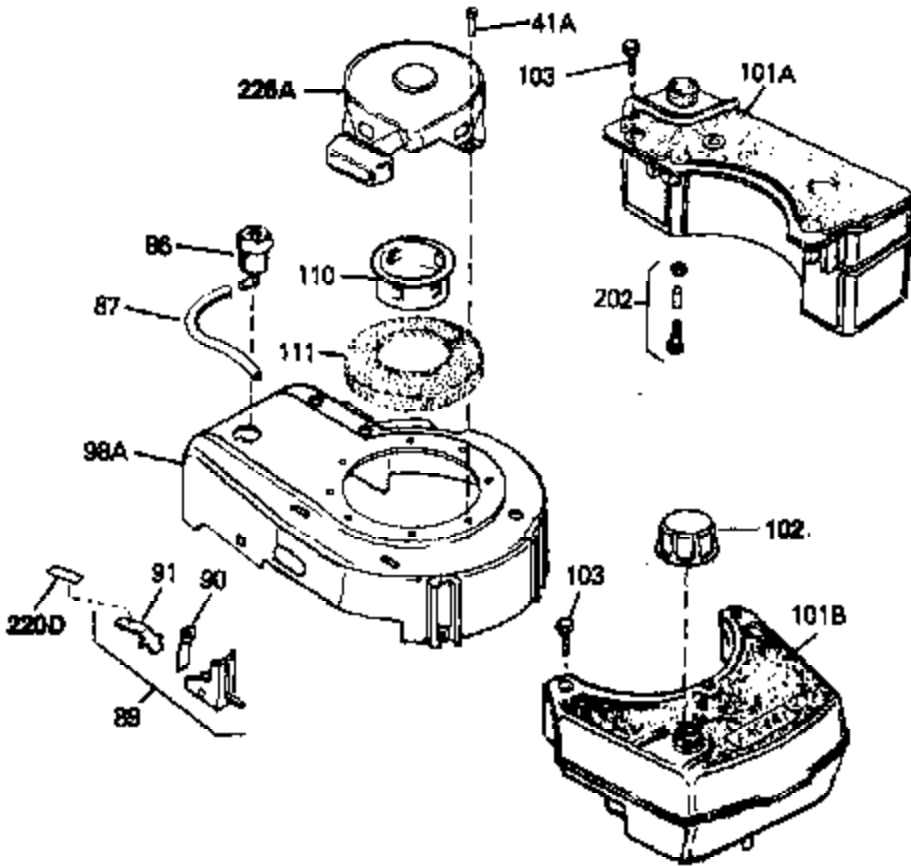

Engine Parts List #1

Ref #	Part Number	Qty	Description
69	650549	0	Screw
70A	34336	0	Link, Governor-to-throttle
70	34337	0	Link, Governor spring
71	31361	0	Spring, Governor
72	650774	0	Screw, Hex hd., 1/4-20 x 2-3/8
72	650795	0	Screw, Hex hd. cap, Sems, 1/4-20 x 2-5/16
72	650869	0	Screw, Hex hd., 1/4-20 x 2-3/4
72	792005	0	Screw, Hex hd., 1/4-20 x 2-1/2
73	27181B	0	Muffler
80	34231	0	Wire, Ground (One female fitting & one
81	26756	0	Gasket, Carburetor
82	29752	0	Nut
83	6201	0	Screw
95	30200	0	Screw
97	610973	0	Terminal Assy.
99	650831	0	Screw, Hex washer hd. Powerlok thread,
100	30200	0	Screw
102	33032	0	Cap, Fuel filler (Red Plastic) (Spurt
104	26460	0	Clamp, Fuel line
105	29774	0	Line, Fuel (Braided 8.25")
105	30705	0	Line, Fuel (Braided 16")
105	30962	0	Line, Fuel (Braided 32")
105	34357	0	Line, Fuel (Epichlorohydrin 6-3/4")
106	650815	0	Washer, Belleville
107	650816	0	Nut, Flywheel
113	30593	0	Clip, Magneto wire
120	34080	0	Spacer, Flywheel key
121	34443A	0	Solid State Assy.
121	730207	0	Magneto-to-Solid State Conversion Kit
136	650814	0	Screw, Hex hd. Sems, 10-24 x 1
137	611011A	0	Flywheel
220	34346	0	Decal, Instruction
220	550223	0	Decal, Name
223	631021	0	Inlet Needle, Seat & Clip Assy.
224	632053	0	Carburetor
230	33238D	0	Gasket Set