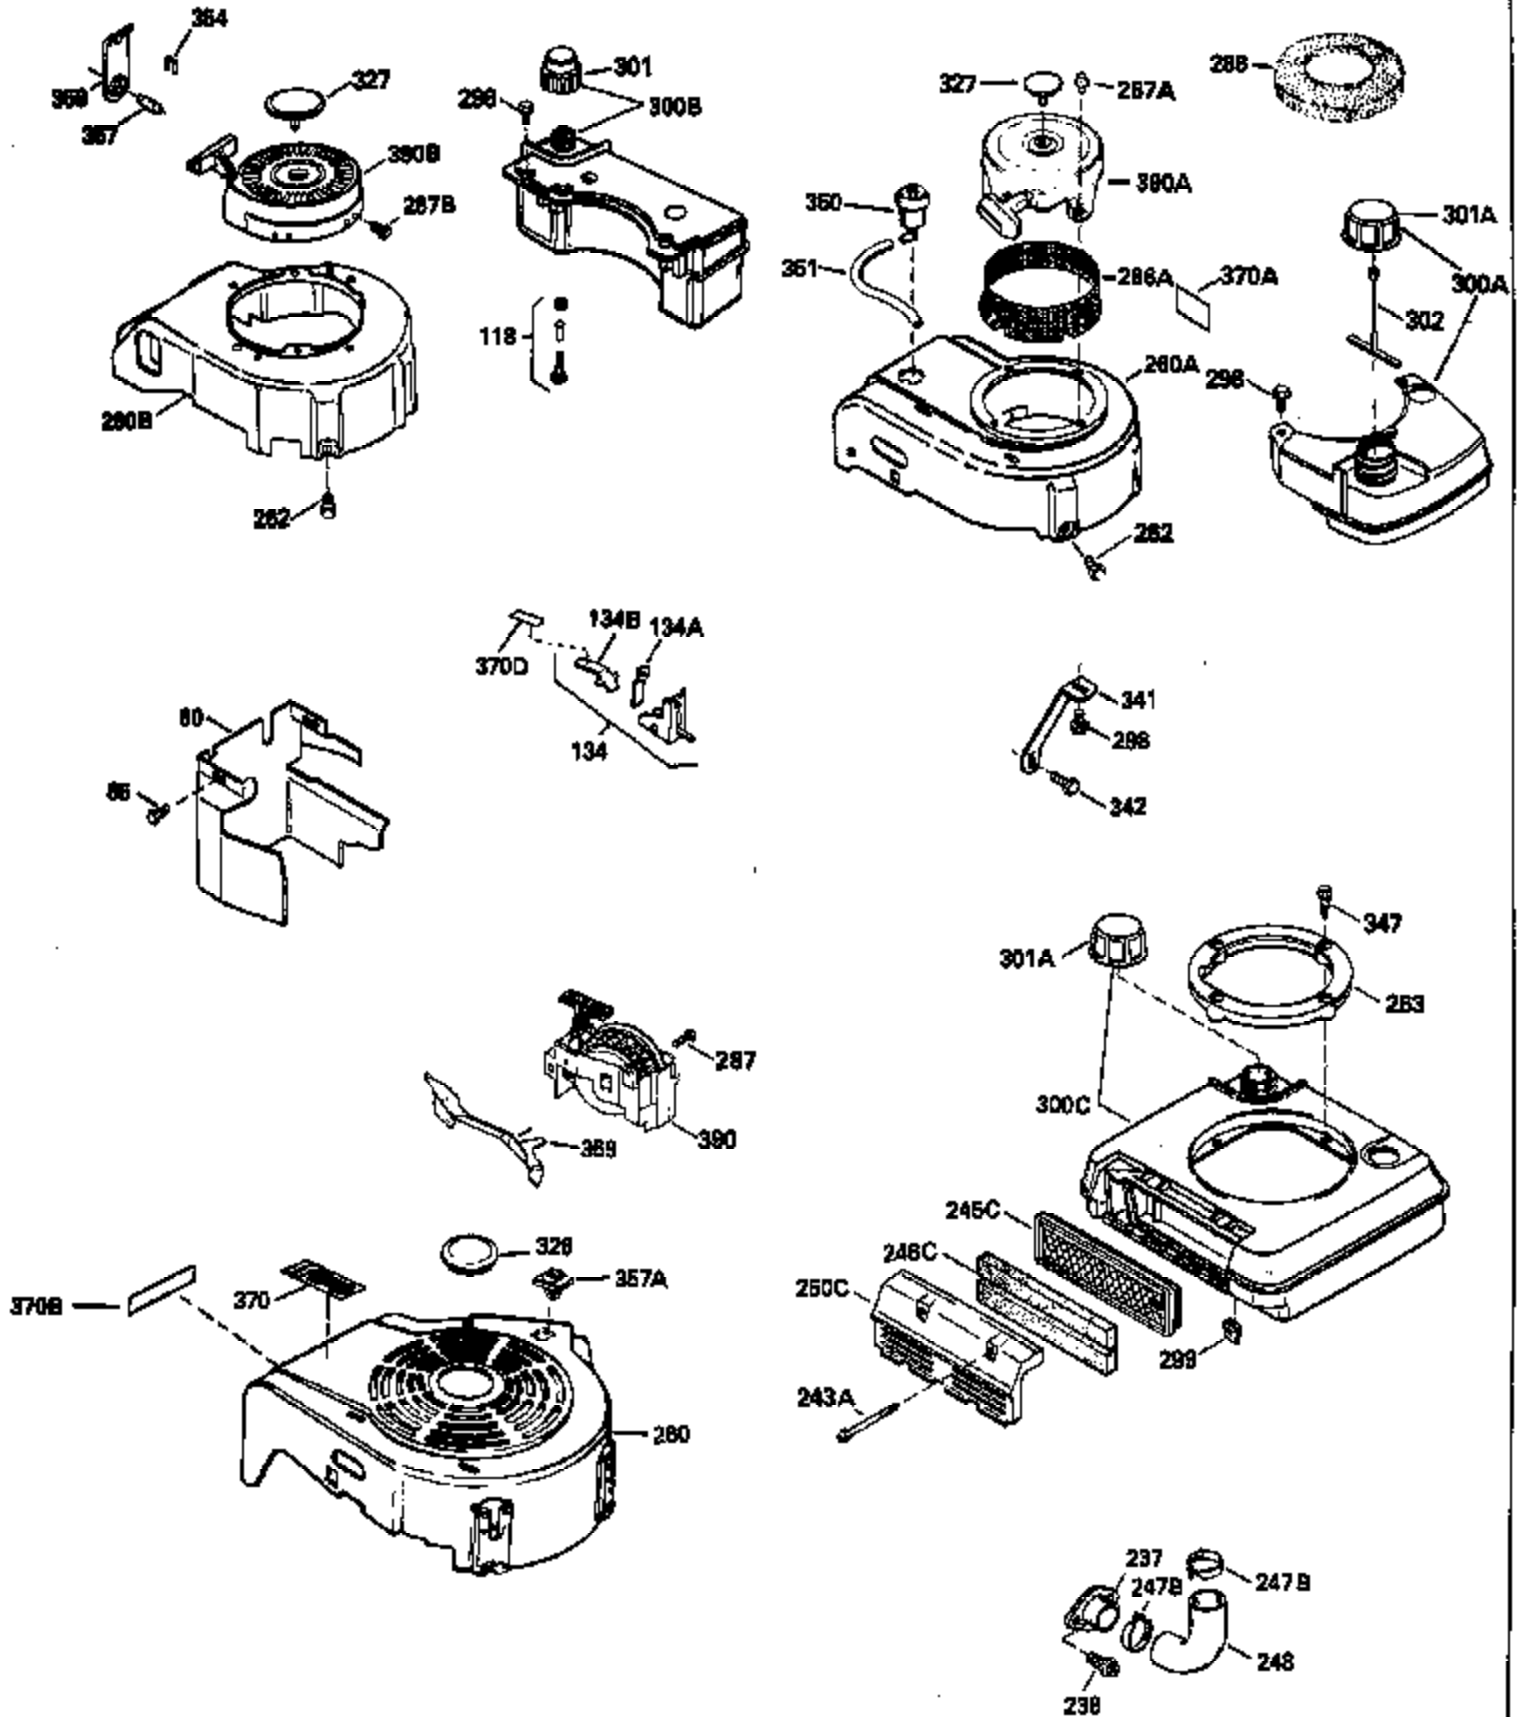

ILLUSTRATION SHOWS TYPICAL PARTS ONLY. ORDER BY PART NUMBER. PARTS NOT LISTED ARE SUPPLIED BY OEM.

Ref #	Part Number	Qty	Description
118	730194		Rope Guide Kit (Use as required with 34476 fuel tank)
134	34657		Spark Plug Stop Lever (Incl. 134A & 1 34B)
134A	34438		Spring, Stop switch
134B	34439		Clip, Stop switch
238	650806		Screw, 10-32 x 5/8"
246C	35705		Filter, Pre-Air (Optional)
260A	34793		Housing, Blower
262	650831		Screw, 1/4-20 x 15/32"
286	590417		Screen, Starter cup
287A	650735		Screw, 10-24 x 3/8" (Use as required)
287A			Pop Rivet, (3/16" Dia.)(Purchase locally)
301	33032		Fuel Cap
370B	34363		Decal, Instruction
370A	34365		Decal, Instruction
370D	34407		Decal, Stop control
390A	590420		Rewind Starter (Refer to Division 5, Section C, page 25 or Fiche 8, Grid G-7 for breakdown)