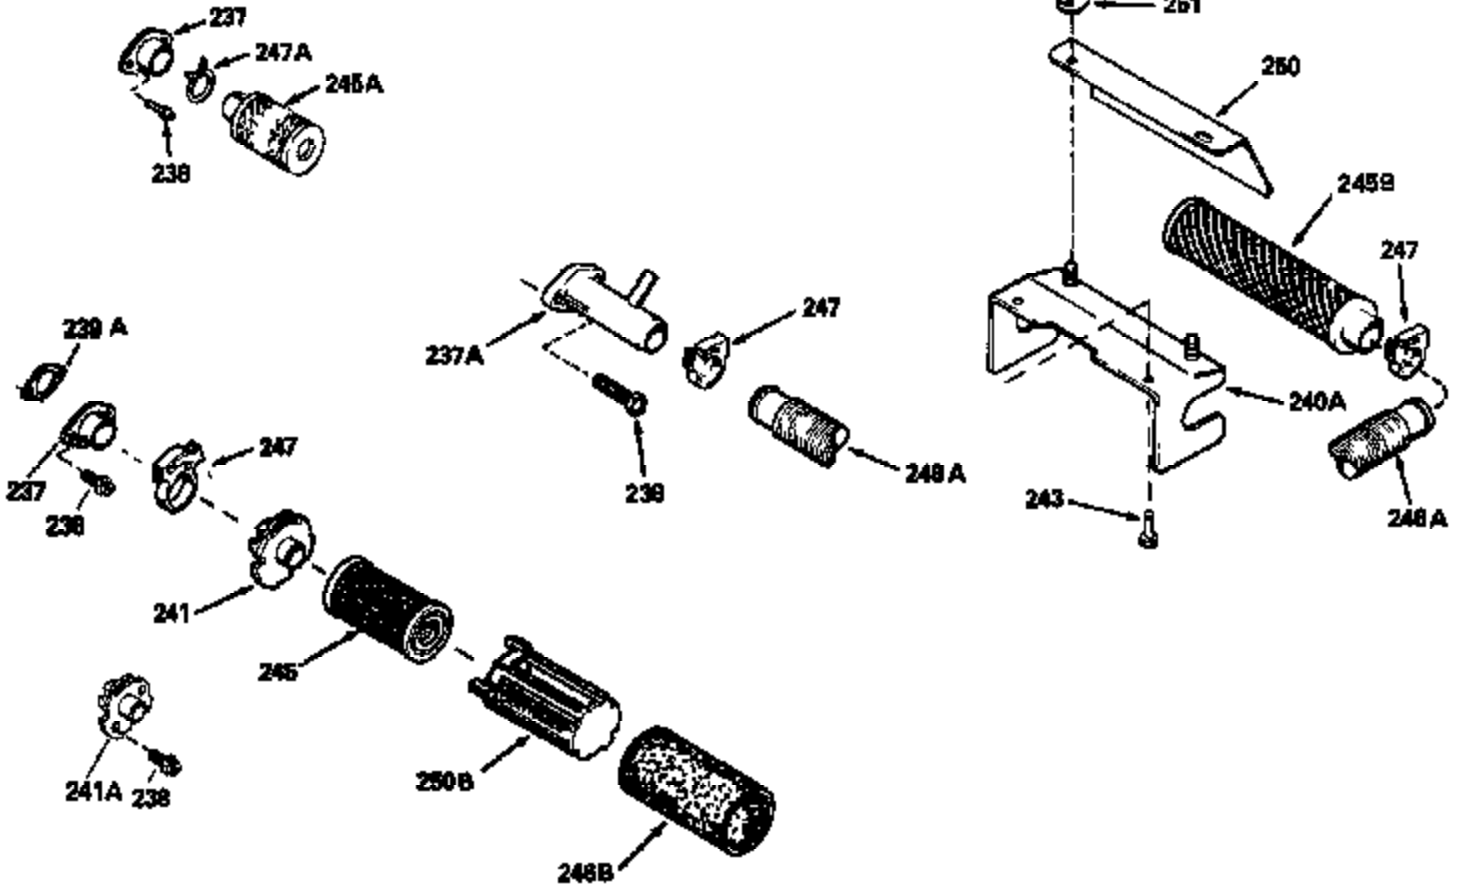

Ref #	Part Number	Qty	Description
19	31361		Spring, Extension
53	31745		Tang, Washer
54	31747		Washer, Flat
55	33774		Shaft, P.T.O.
56	33401		Right Hand Worm Gear
57	31749		Ring, Retaining
58	31744		Seal, Oil
59	31787		Washer, Flat
69	35261		* Gasket, Mounting flange
70A	35609		Flange Ass'y. (Incl.58, 72, 73, 75, 80 & 311)
87	650492		Screw, 1/4-20 x 2-1/4"
182	6201		Screw, 1/4-28 x 7/8"
185	31384A		Pipe, Intake (Incl. 224)
186	32653		Link, Governor spring
216	33086		Lever, Speed adjusting
223	650451		Screw, 1/4-20 x 1"
238	650806		Screw, 10-32 x 5/8"
246B	35435		Filter, Pre-Air (Use as required)