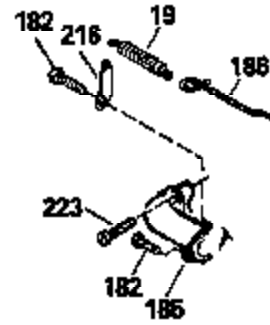

Ref #	Part Number	Qty	Description
19	31361		Spring, Extension
53	31745		Tang, Washer
54	31747		Washer, Flat
55	33774		Shaft, P.T.O.
56	33401		Right Hand Worm Gear
57	31749		Ring, Retaining
58	31744		Seal, Oil
59	31787		Washer, Flat
69	35261		* Gasket, Mounting flange
70A	35609		Flange Ass'y. (Incl.58, 72, 73, 75, 80 & 311)
87	650492		Screw, 1/4-20 x 2-1/4"
182	6201		Screw, 1/4-28 x 7/8"
185	31384A		Pipe, Intake (Incl. 224)
186	32653		Link, Governor spring
216	33086		Lever, Speed adjusting
223	650451		Screw, 1/4-20 x 1"
238	650806		Screw, 10-32 x 5/8"
246B	35435		Filter, Pre-Air (Use as required)