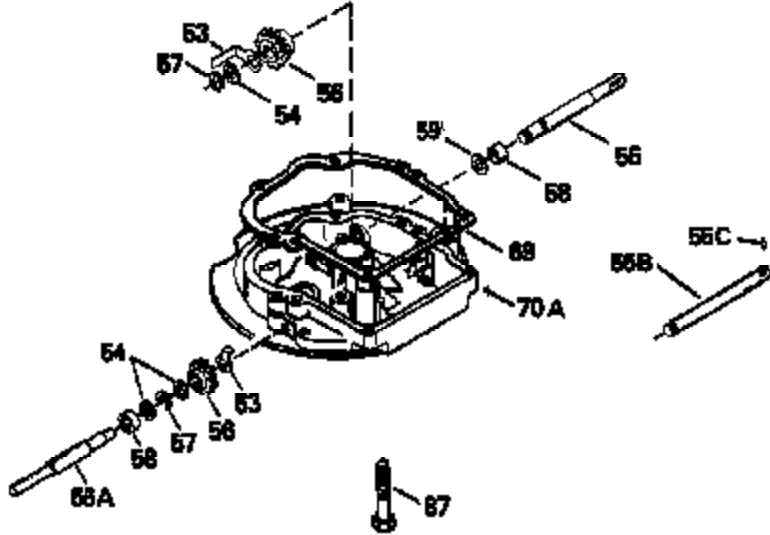

Ref #	Part Number	Qty	Description
19	31361		Spring, Extension
53	31745		Tang, Washer
54	31747		Washer, Flat
55	33774		Shaft, P.T.O.
56	33401		Right Hand Worm Gear
57	31749		Ring, Retaining
58	31744		Seal, Oil
59	31787		Washer, Flat
69	35261		* Gasket, Mounting flange
70A	35609		Flange Ass'y. (Incl.58, 72, 73, 75, 80 & 311)
87	650492		Screw, 1/4-20 x 2-1/4"
182	6201		Screw, 1/4-28 x 7/8"
185	31384A		Pipe, Intake (Incl. 224)
186	32653		Link, Governor spring
216	33086		Lever, Speed adjusting
223	650451		Screw, 1/4-20 x 1"
238	650806		Screw, 10-32 x 5/8"
246B	35435		Filter, Pre-Air (Use as required)