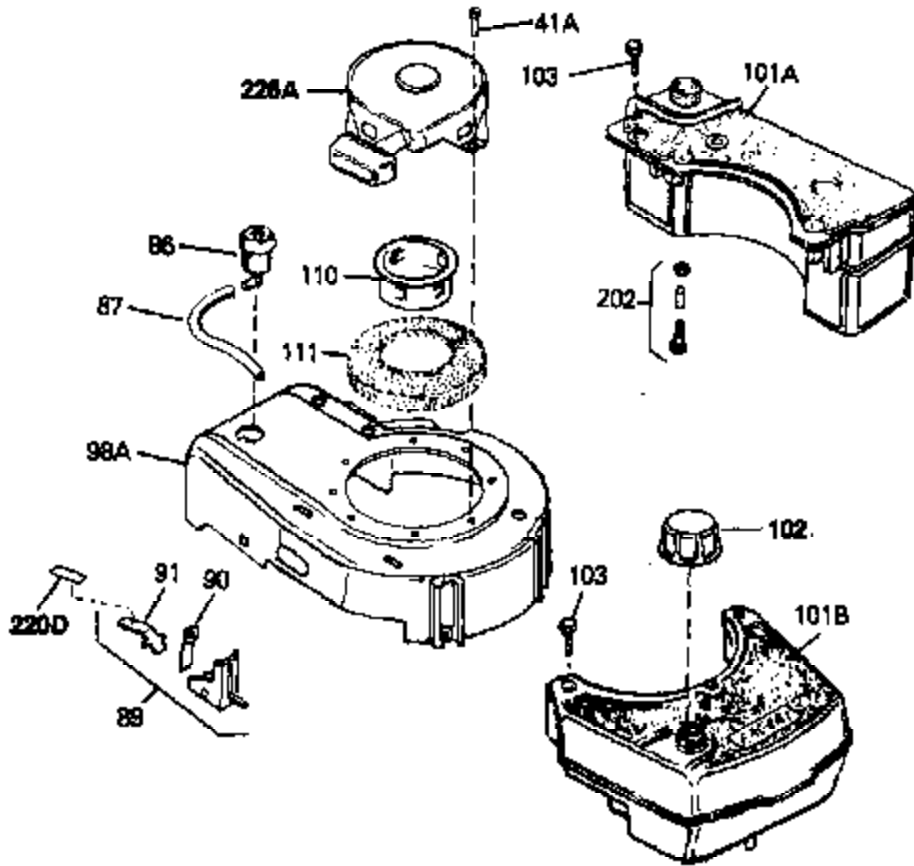

Ref #	Part Number	Qty	Description
69	650549	0	Screw
70A	34336	0	Link, Governor-to-throttle
70	34337	0	Link, Governor spring
71	31361	0	Spring, Governor
72	650774	0	Screw, Hex hd., 1/4-20 x 2-3/8
72	650795	0	Screw, Hex hd. cap, Sems, 1/4-20 x 2-5/16
72	650869	0	Screw, Hex hd., 1/4-20 x 2-3/4
72	792005	0	Screw, Hex hd., 1/4-20 x 2-1/2
73	27181B	0	Muffler
80	34231	0	Wire, Ground (One female fitting & one
81	26756	0	Gasket, Carburetor
82	29752	0	Nut
83	6201	0	Screw
95	30200	0	Screw
97	610973	0	Terminal Assy.
99	650831	0	Screw, Hex washer hd. Powerlok thread,
100	30200	0	Screw
102	33032	0	Cap, Fuel filler (Red Plastic) (Spurt
104	26460	0	Clamp, Fuel line
105	29774	0	Line, Fuel (Braided 8.25")
105	30705	0	Line, Fuel (Braided 16")
105	30962	0	Line, Fuel (Braided 32")
105	34357	0	Line, Fuel (Epichlorohydrin 6-3/4")
106	650815	0	Washer, Belleville
107	650816	0	Nut, Flywheel
113	30593	0	Clip, Magneto wire
120	34080	0	Spacer, Flywheel key
121	34443A	0	Solid State Assy.
121	730207	0	Magneto-to-Solid State Conversion Kit
136	650814	0	Screw, Hex hd. Sems, 10-24 x 1
137	611011A	0	Flywheel
220	34346	0	Decal, Instruction
220	550223	0	Decal, Name
223	631021	0	Inlet Needle, Seat & Clip Assy.
224	632053	0	Carburetor
230	33238D	0	Gasket Set