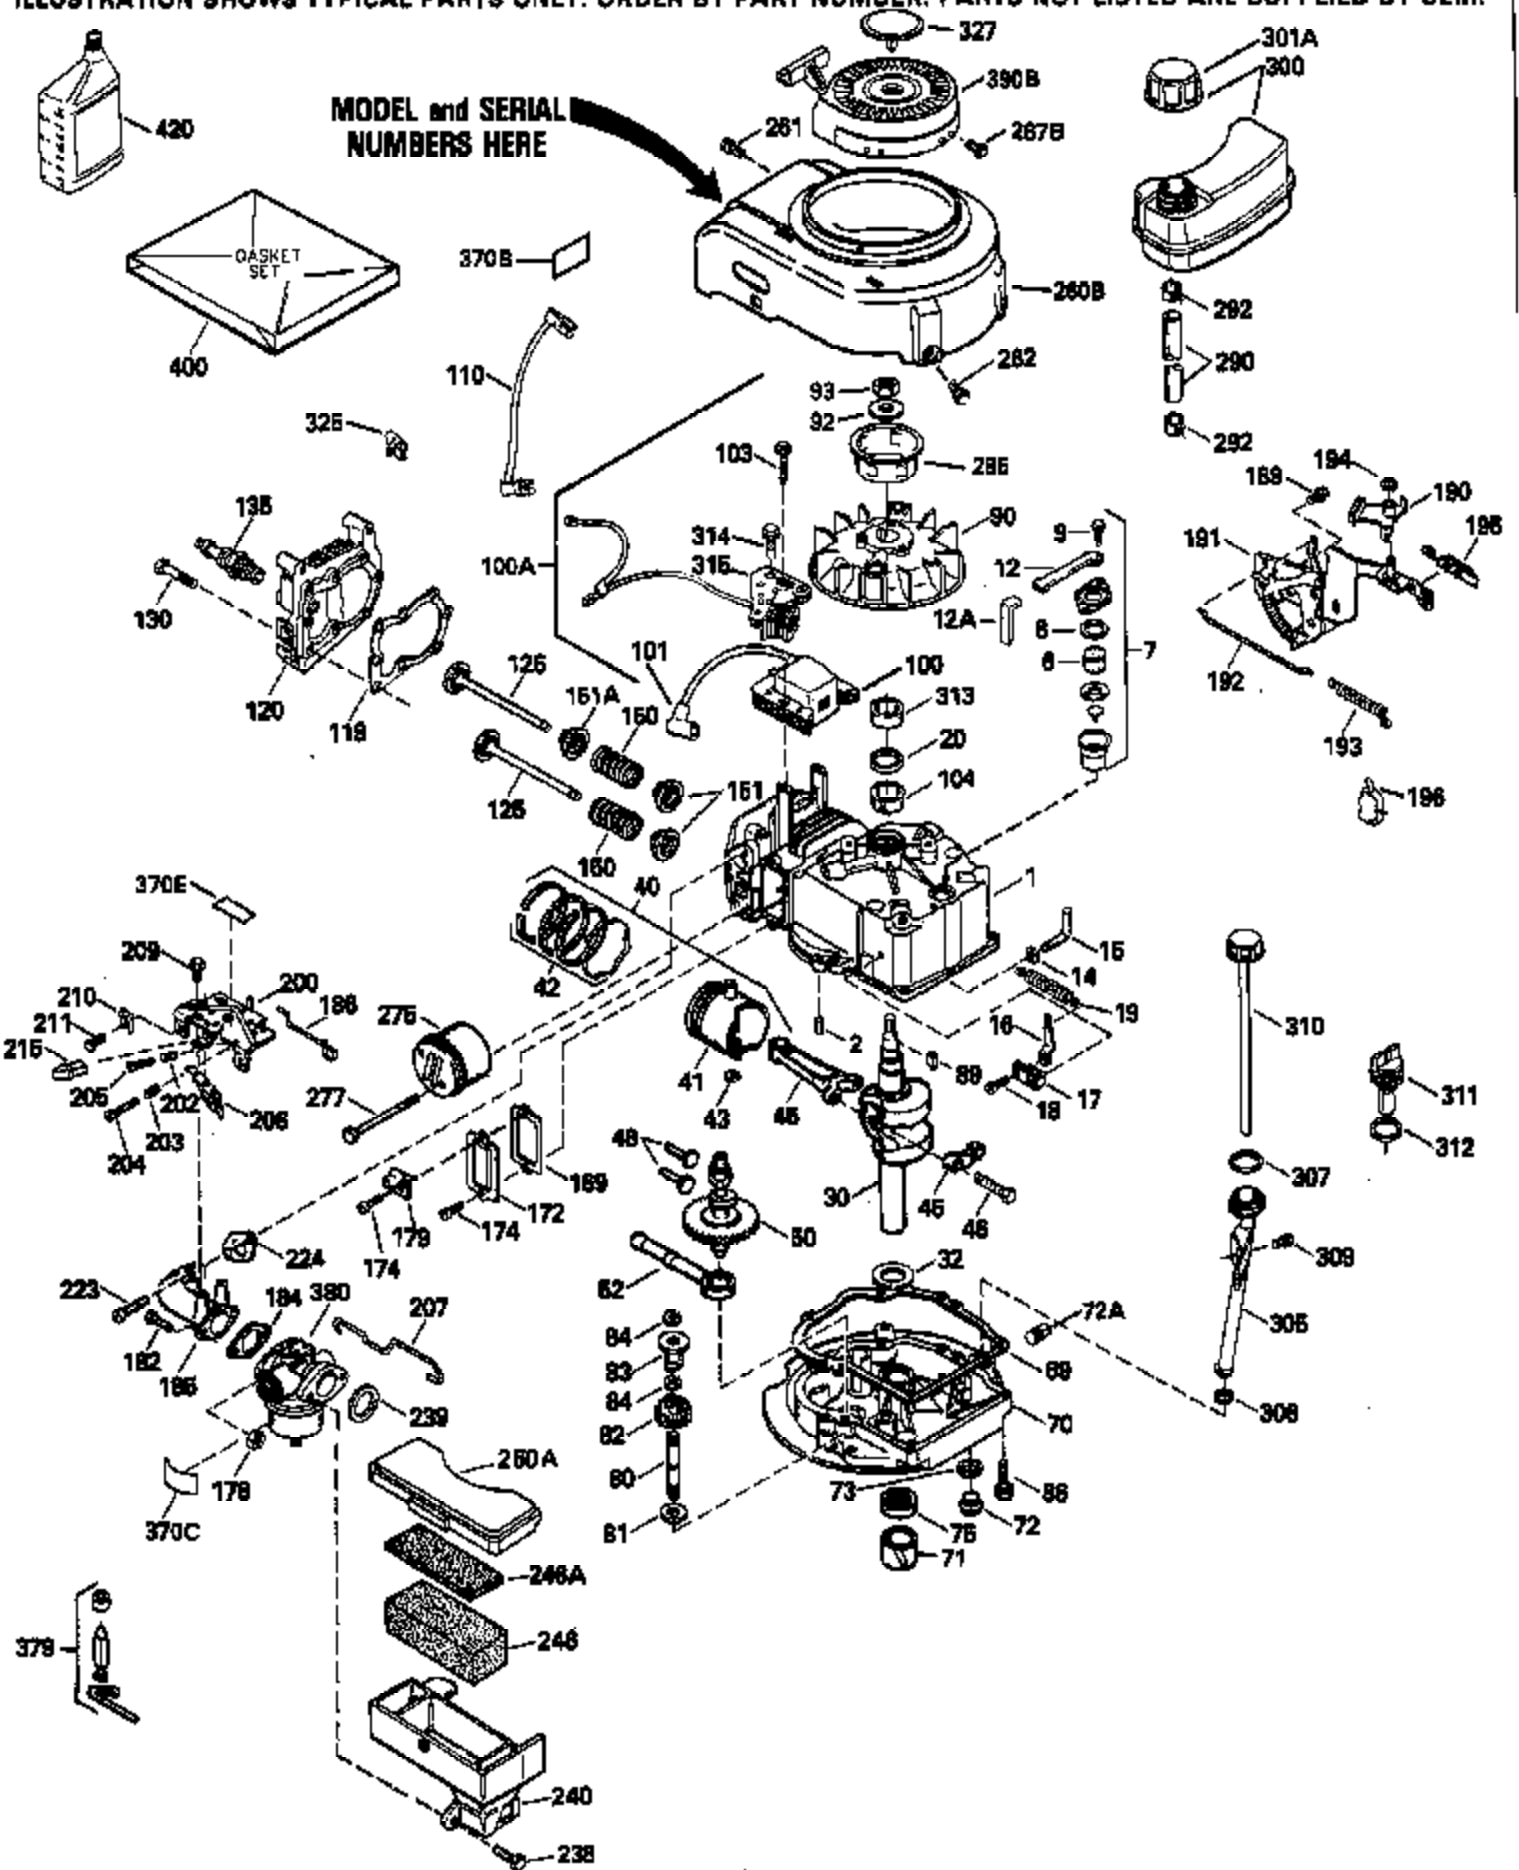

ILLUSTRATION SHOWS TYPICAL PARTS ONLY. ORDER BY PART NUMBER. PARTS NOT LISTED ARE SUPPLIED BY OEM.

MODEL and SERIAL NUMBERS HERE

Ref #	Part Number	Qty	Description
1	34975		Cylinder Ass'y. (Incl. 2, 8, 9 & 20) (2-1/2")
2	26727		Pin, Dowel
6	33734		Element, Breather
7	34214A		Breather Ass'y. (Incl. 6, 8, 9, 12 & 12A)
8	33735		* Gasket, Breather
9	30200		Screw, 10-24 x 9/16"
12	33886		Tube, Breather
14	28277		Washer
15	30589		Rod, Governor (Incl. 14)
16	31383A		Lever, Governor
17	31335		Clamp, Governor lever
18	650548		Screw, 8-32 x 5/16"
19	31361		Spring, Extension
20	32600		Seal, Oil
30	34436		Crankshaft Ass'y.
40	34514		Piston, Pin & Ring Set (Std.) (2-1/2" Bore)
40	34515		Piston, Pin & Ring Set (.010" OS)
40	34516		Piston, Pin & Ring Set (.020" OS)
41	32538B		Piston & Pin Ass'y. (Incl. 43)(Std.)(2-1/2")
41	32548B		Piston & Pin Ass'y. (Incl. 43) (.010" OS)
41	32549B		Piston & Pin Ass'y. (Incl. 43) (.020" OS)
42	28986		Ring Set (Std.) (2-1/2" Bore)
42	28987		Ring Set (.010" OS)
42	28988		Ring Set (.020" OS)
43	20381		Ring, Piston pin retaining
45	30963B		Rod Assy., Connecting (Incl. 46)
46	32610A		Bolt, Connecting rod
48	27241		Lifter, Valve
50	33148A		Camshaft
52	29914		Oil Pump Assy.
69	35261		* Gasket, Mounting flange
70	30571A		Flange Ass'y. (Incl. 72, 73, 75, 80 & 311)
72	30572		Plug, Oil drain (Incl. 73)
73	28833		* Drain Plug Gasket (Not req. W/plastic plug)
75	26208		Seal, Oil
80	30574		Shaft, Governor
81	30590A		Washer, Flat
82	30591		Gear Assy., Governor (Incl. 81)
83	30588A		Spool, Governor
84	29193		Ring, Retaining
86	650488		Screw, 1/4-20 x 1-1/4"
89	610995		Flywheel Key
90	611046A		Flywheel
92	650815		Washer, Belleville
93	650816		Nut, Flywheel
100	34431		Solid State Ignition NOTE: Specs with this ignition system can still service individual components (points, condenser, etc.)See Div. 3, Sec. A, page TVS75 & TVS90 4,Reference numbers 122 thru 134. (This coil has been superseded to 730207 solid state conversion kit)
100	730207		Magneto-to-Solid State Conversion Kit (Includes solid state module, solid state flywheel key, and instructions.)(Use as required on external ignition engines only.)
103	650814		Screw, Torx T-15, 10-24 x 1"
110	30831		Ground Wire (Incl. 120)
119	29953C		* Gasket, Cylinder head
120	34335		Head, Cylinder