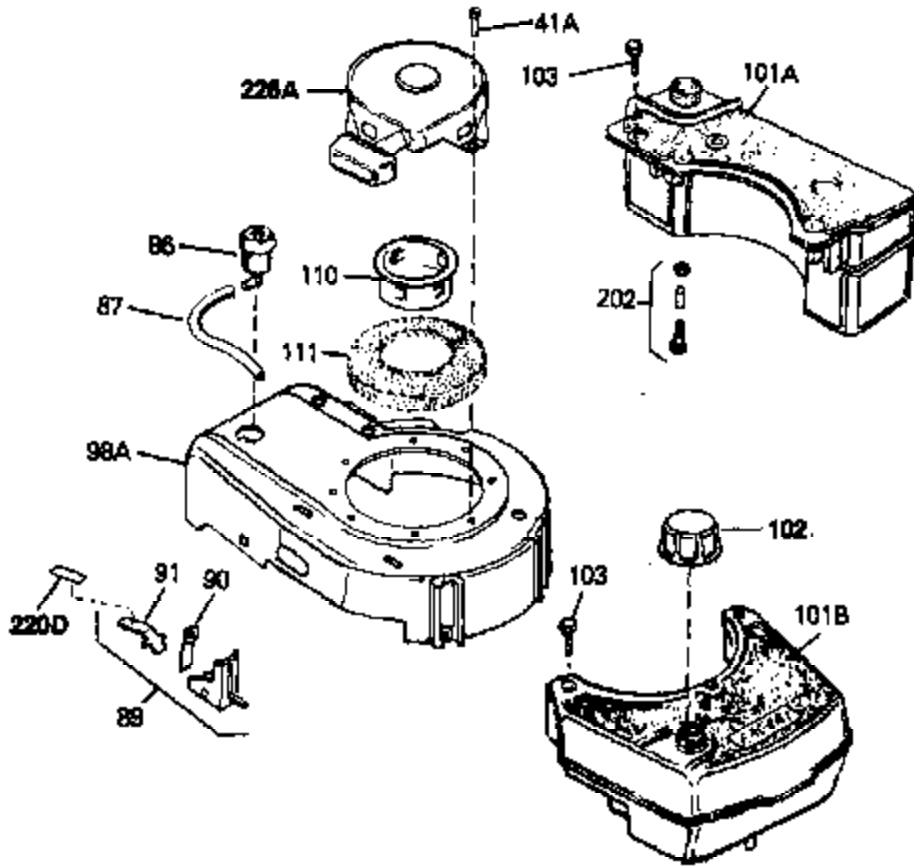

Ref #	Part Number	Qty	Description
41A	0	0	Rivet, Pop (3/16" Dia.)
41A	650735	0	Screw
89	34657	0	Footproof Spark Plug Stop Lever
90	34438	0	Spring, Stop switch
91	34439	0	Clip, Stop switch
98A	34793	0	Housing, Blower (5.56 dia. starter mtg. bolt
102	33032	0	Cap, Fuel filler (Red Plastic) (Spurt
110	34449	0	Hub, Starter
111	590417	0	Screen, Starter cup
157	650806	0	Screw, Hex washer hd. shoulder, 10-32 x 5/8
202	730194	0	Rope Guide Kit
220D	34407	0	Decal, Stop control (Bilingual)
226A	590420	0	Starter, Rewind

Ref #	Part Number	Qty	Description
45	650489	0	Screw
61	31384A	0	Pipe, Intake
67	33086	0	Lever, Speed adj.
70	32653	0	Link, Governor spring
71	31361	0	Spring, Governor
72A	30063	0	Screw
72	650774	0	Screw, Hex hd., 1/4-20 x 2-3/8
72	650795	0	Screw, Hex hd. cap, Sems, 1/4-20 x 2-5/16
72	650869	0	Screw, Hex hd., 1/4-20 x 2-3/4
72	792005	0	Screw, Hex hd., 1/4-20 x 2-1/2
76	26754A	0	Gasket, Exhaust
77	730162	0	Kit, Muffler Adapter
83	6201	0	Screw
97	610973	0	Terminal Assy.
108	33876	0	Gasket, Stator
122	30551	0	Spring, Breaker box dust cover
123	610947	0	Cover, Breaker box dust
124	610955	0	Gasket, Dust cover
125	30992	0	Cam, Breaker
126	30547A	0	Contact Assy., Breaker
127	610385	0	Washer, Terminal
128	610408	0	Nut, Terminal
129	29181	0	Screw & Washer Assy., Breaker
130	610593	0	Screw, Condenser fastening
131	33356	0	Terminal, Ground
132	30548B	0	Condenser
133	611006	0	Stator Plate Assy.
134	30549	0	Felt, Cam wiper
152	34282	0	"O" Ring (.612 I.D. x .812 O.D. x .103