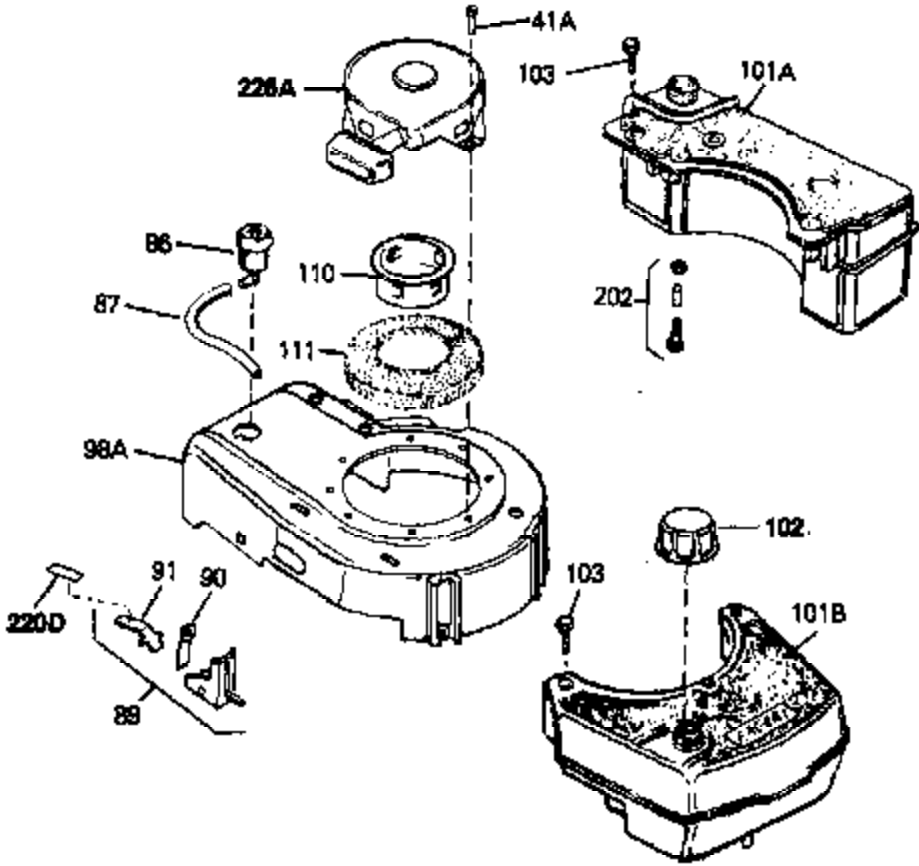

Ref #	Part Number	Qty	Description
69	650549	0	Screw
69A	650777	0	Screw, Slotted fil. hd. mach., 6-32 x 7/16
70	34337	0	Link, Governor spring
70A	34336	0	Link, Governor-to-throttle
71	31361	0	Spring, Governor
72	650774	0	Screw, Hex hd., 1/4-20 x 2-3/8
72	650795	0	Screw, Hex hd. cap, Sems, 1/4-20 x 2-5/16
72	650869	0	Screw, Hex hd., 1/4-20 x 2-3/4
72	792005	0	Screw, Hex hd., 1/4-20 x 2-1/2
73	27181B	0	Muffler
80	34432	0	Wire, Ground (Two female & one double male
81	26756	0	Gasket, Carburetor
82	29752	0	Nut
83	6201	0	Screw
95	30200	0	Screw
97	610973	0	Terminal Assy.
98	34367	0	Housing, Blower
99	650831	0	Screw, Hex washer hd. Powerlok thread,
100	30200	0	Screw
102	33032	0	Cap, Fuel filler (Red Plastic) (Spurt
104	26460	0	Clamp, Fuel line
105	29774	0	Line, Fuel (Braided 8.25")
105	30705	0	Line, Fuel (Braided 16")
105	30962	0	Line, Fuel (Braided 32")
105	34357	0	Line, Fuel (Epichlorohydrin 6-3/4")
106	650815	0	Washer, Belleville
107	650816	0	Nut, Flywheel
109	34113	0	Plug, Screen
113	30593	0	Clip, Magneto wire
121	34431	0	Lamination & Coil Assy.
121	730207	0	Magneto-to-Solid State Conversion Kit
136	650814	0	Screw, Hex hd. Sems, 10-24 x 1
137	611046A	0	Flywheel
220A	34442A	0	Decal, Instruction
223	631021	0	Inlet Needle, Seat & Clip Assy.
224	632053	0	Carburetor
226	590531	0	Starter, Side mount rewind
230	33238D	0	Gasket Set

Ref #	Part Number	Qty	Description
41A	0	0	Rivet, Pop (3/16" Dia.)
41A	650735	0	Screw
86	34353	0	Primer Assy.
87	32180C	0	Line, Primer
101B	34369A	0	Tank Assy., Fuel (Charcoal Poly) (1-1/2
102	33032	0	Cap, Fuel filler (Red Plastic) (Spurt
103	28763	0	Screw, Hex washer hd. thread-forming, 10-24
164	32972	0	Cleaner, Air
164A	33168	0	Clamp, Corbin
202	730194	0	Rope Guide Kit