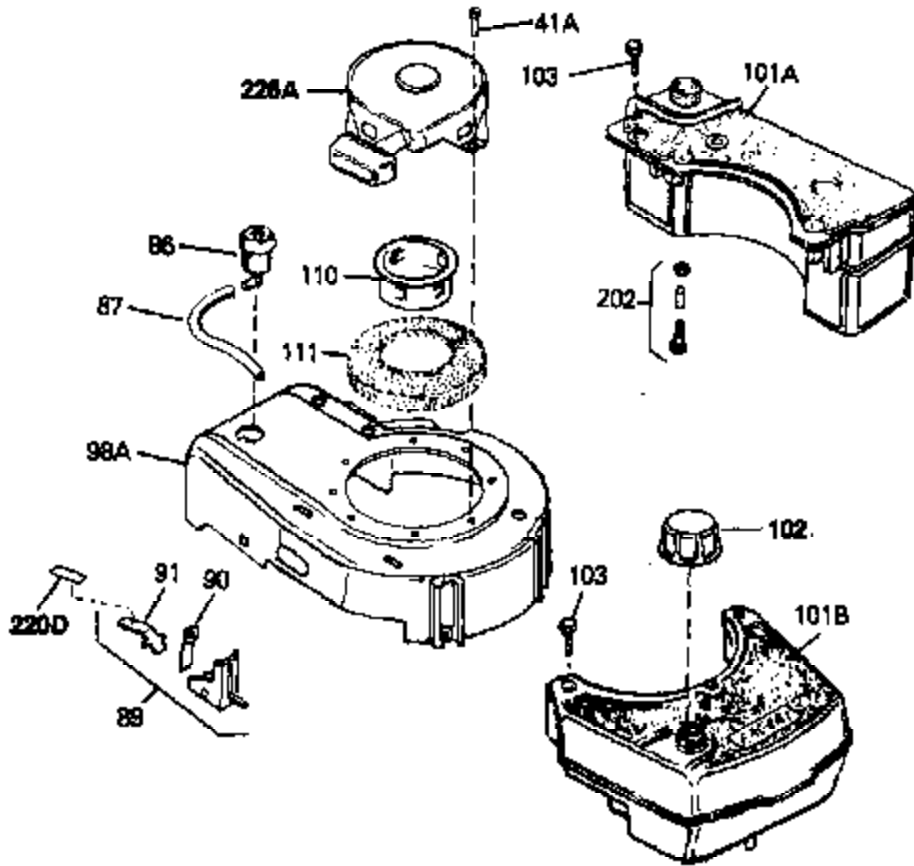

Ref #	Part Number	Qty	Description
41A	0	0	Rivet, Pop (3/16" Dia.)
41A	650735	0	Screw
86	34353	0	Primer Assy.
87	32180C	0	Line, Primer
101B	34369A	0	Tank Assy., Fuel (Charcoal Poly) (1-1/2
102	33032	0	Cap, Fuel filler (Red Plastic) (Spurt
103	28763	0	Screw, Hex washer hd. thread-forming, 10-24
164	32972	0	Cleaner, Air
164A	33168	0	Clamp, Corbin
202	730194	0	Rope Guide Kit

Ref #	Part Number	Qty	Description
61	31384A	0	Pipe, Intake
70	34337	0	Link, Governor spring
71	31361	0	Spring, Governor
72A	30063	0	Screw
72	650774	0	Screw, Hex hd., 1/4-20 x 2-3/8
72	650795	0	Screw, Hex hd. cap, Sems, 1/4-20 x 2-5/16
72	650869	0	Screw, Hex hd., 1/4-20 x 2-3/4
72	792005	0	Screw, Hex hd., 1/4-20 x 2-1/2
76	26754A	0	Gasket, Exhaust
77	730162	0	Kit, Muffler Adapter
83	6201	0	Screw
84	34371	0	Cover, Speed control
85	650807	0	Screw, Hex washer hd. shoulder, 10-32 x 7/16
94A	33971	0	Knob, Control
95	30200	0	Screw
96A	33970A	0	Control Assy., Speed
97	610973	0	Terminal Assy.
149	34267	0	Dipstick, Oil (Twist Lock)
150	33590	0	"O" Ring
151	650562	0	Screw
152	34265	0	Gasket, Oil fill tube
152	34282	0	"O" Ring (.612 I.D. x .812 O.D. x .103
153	34264	0	Tube Assy., Oil fill (Plastic)