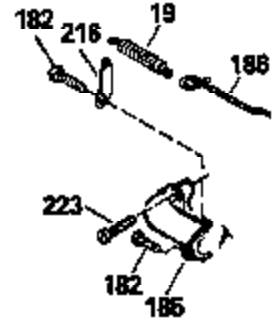

ILLUSTRATION SHOWS TYPICAL PARTS ONLY. ORDER BY PART NUMBER. PARTS NOT LISTED ARE SUPPLIED BY OEM.

Engine Parts List #2

Ref #	Part Number	Qty	Description
118	730194		Rope Guide Kit (Use as required with 34476 fuel tank)
134A	34438		Spring, Stop switch
134B	34439		Clip, Stop switch
134	34657		Spark Plug Stop Lever (Incl. 134A & 1 34B)
246C	35705		Filter, Pre-Air (Optional)
260	34367		Housing, Blower
262	650831		Screw, 1/4-20 x 15/32"
287	650802		Screw, 1/4-20 x 5/8"
287A	650735		Screw, 10-24 x 3/8" (Use as required)
287A			Pop Rivet, (3/16" Dia.)(Purchase locally)
301	33032		Fuel Cap
326	34113		Plug, Screen
350	34353		Primer Assy.
351	32180C		Line, Fuel primer
370A	34365		Decal, Instruction
370D	34407		Decal, Stop control
390	590531		Side Mount Rewind Starter (Refer to Division 5, Section C, page 32 or Fiche 8, Grid G-8 for breakdown)

Ref #	Part Number	Qty	Description
	19 31361		Spring, Extension
	53 31745		Tang, Washer
	54 31747		Washer, Flat
	55 33774		Shaft, P.T.O.
	56 33401		Right Hand Worm Gear
	57 31749		Ring, Retaining
	58 31744		Seal, Oil
	59 31787		Washer, Flat
	69 35261		* Gasket, Mounting flange
70A	35609		Flange Ass'y. (Incl.58, 72, 73, 75, 80 & 311)
	87 650492		Screw, 1/4-20 x 2-1/4"
	182 6201		Screw, 1/4-28 x 7/8"
	185 31384A		Pipe, Intake (Incl. 224)
	186 32653		Link, Governor spring
	216 33086		Lever, Speed adjusting
	223 650451		Screw, 1/4-20 x 1"
245A	32972		Filter, Air cleaner
246B	35435		Filter, Pre-Air (Use as required)