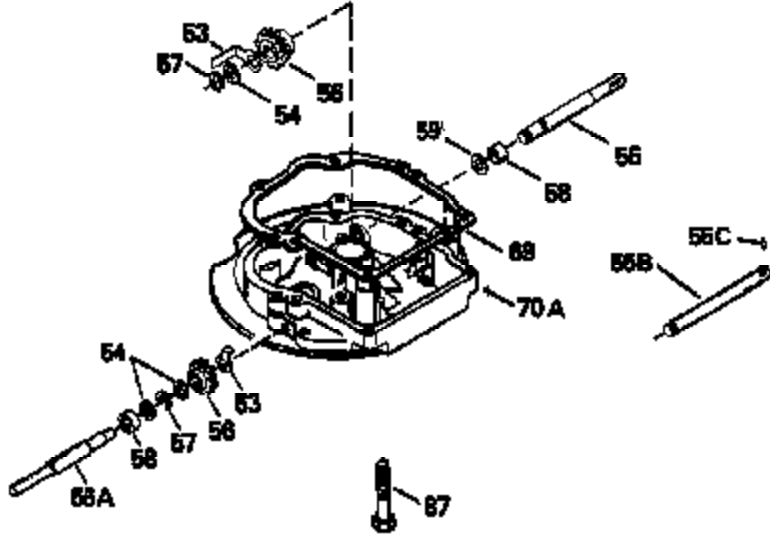

ILLUSTRATION SHOWS TYPICAL PARTS ONLY. ORDER BY PART NUMBER. PARTS NOT LISTED ARE SUPPLIED BY OEM.

Engine Parts List #2

Ref #	Part Number	Qty	Description
118	730194		Rope Guide Kit (Use as required with 34476 fuel tank)
134A	34438		Spring, Stop switch
134B	34439		Clip, Stop switch
134	34657		Spark Plug Stop Lever (Incl. 134A & 1 34B)
246C	35705		Filter, Pre-Air (Optional)
260	34367		Housing, Blower
262	650831		Screw, 1/4-20 x 15/32"
287	650802		Screw, 1/4-20 x 5/8"
287A	650735		Screw, 10-24 x 3/8" (Use as required)
287A			Pop Rivet, (3/16" Dia.)(Purchase locally)
301	33032		Fuel Cap
326	34113		Plug, Screen
350	34353		Primer Assy.
351	32180C		Line, Fuel primer
370A	34365		Decal, Instruction
370D	34407		Decal, Stop control
390	590531		Side Mount Rewind Starter (Refer to Division 5, Section C, page 32 or Fiche 8, Grid G-8 for breakdown)

Ref #	Part Number	Qty	Description
	19 31361		Spring, Extension
	53 31745		Tang, Washer
	54 31747		Washer, Flat
	55 33774		Shaft, P.T.O.
	56 33401		Right Hand Worm Gear
	57 31749		Ring, Retaining
	58 31744		Seal, Oil
	59 31787		Washer, Flat
	69 35261		* Gasket, Mounting flange
70A	35609		Flange Ass'y. (Incl.58, 72, 73, 75, 80 & 311)
	87 650492		Screw, 1/4-20 x 2-1/4"
	182 6201		Screw, 1/4-28 x 7/8"
	185 31384A		Pipe, Intake (Incl. 224)
	186 32653		Link, Governor spring
	216 33086		Lever, Speed adjusting
	223 650451		Screw, 1/4-20 x 1"
245A	32972		Filter, Air cleaner
246B	35435		Filter, Pre-Air (Use as required)