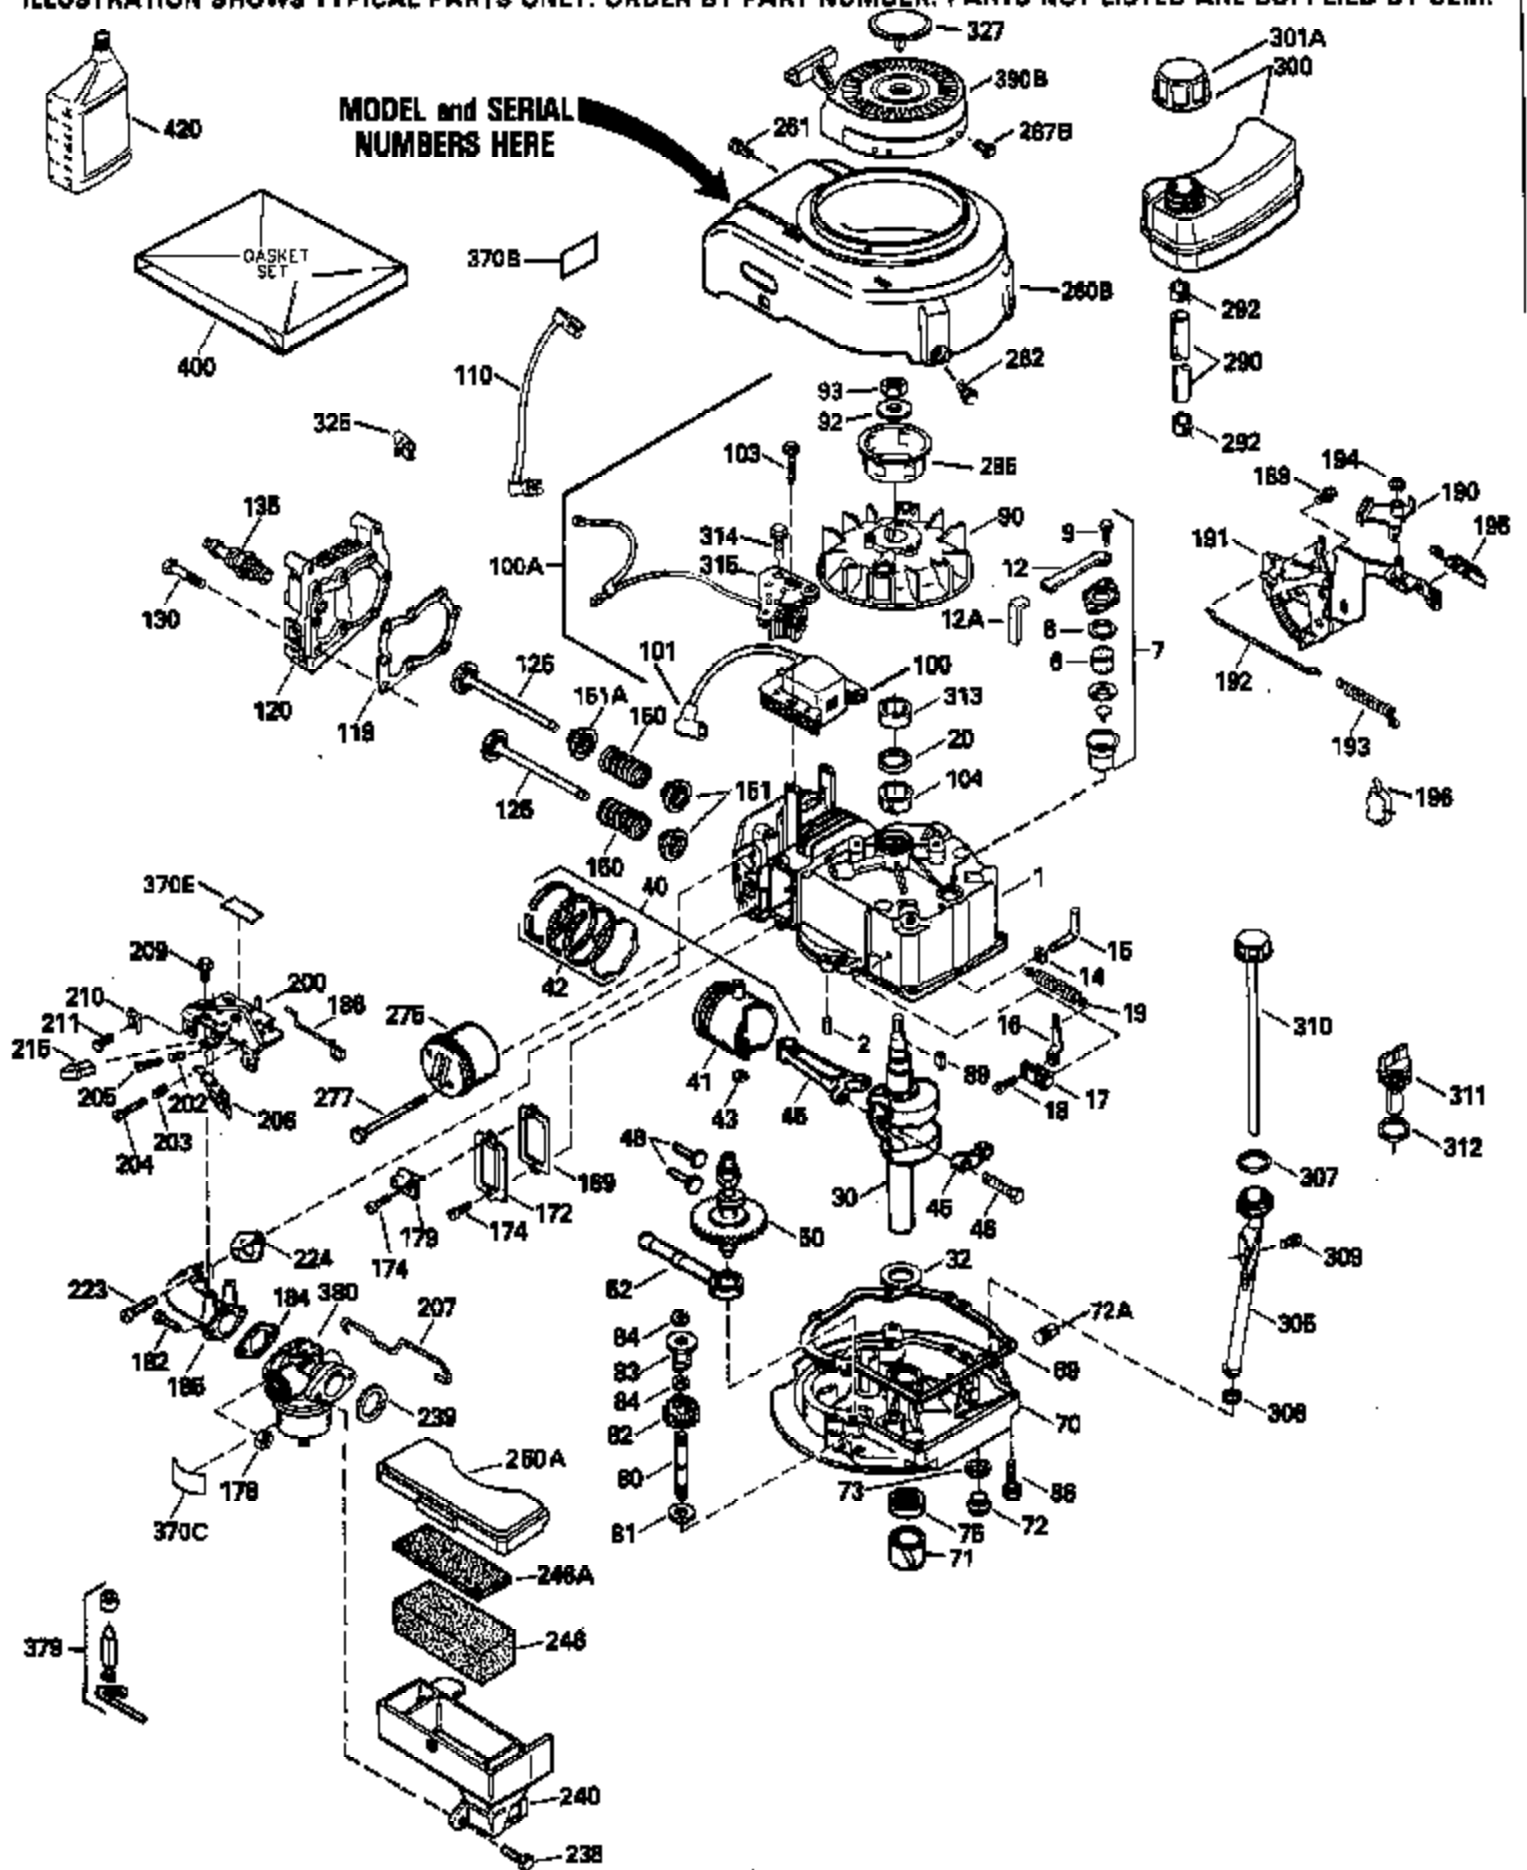

ILLUSTRATION SHOWS TYPICAL PARTS ONLY. ORDER BY PART NUMBER. PARTS NOT LISTED ARE SUPPLIED BY OEM.

Ref #	Part Number	Qty	Description
1	34975		Cylinder Ass'y. (Incl. 2, 8, 9 & 20) (2-1/2")
2	26727		Pin, Dowel
6	33734		Element, Breather
7	34214A		Breather Ass'y. (Incl. 6, 8, 9, 12 & 12A)
8	33735		* Gasket, Breather
9	30200		Screw, 10-24 x 9/16"
12	33886		Tube, Breather
12A	34695		Elbow, Breather tube
14	28277		Washer
15	31513		Rod, Governor
16	31383A		Lever, Governor
17	31335		Clamp, Governor lever
18	650548		Screw, 8-32 x 5/16"
19	31361		Spring, Extension
20	32600		Seal, Oil
30	34450		Crankshaft Ass'y.
40	34514		Piston, Pin & Ring Set (Std.) (2-1/2" Bore)
40	34515		Piston, Pin & Ring Set (.010" OS)
40	34516		Piston, Pin & Ring Set (.020" OS)
41	32538B		Piston & Pin Ass'y. (Incl. 43)(Std.)(2-1/2")
41	32548B		Piston & Pin Ass'y. (Incl. 43) (.010" OS)
41	32549B		Piston & Pin Ass'y. (Incl. 43) (.020" OS)
42	28986		Ring Set (Std.) (2-1/2" Bore)
42	28987		Ring Set (.010" OS)
42	28988		Ring Set (.020" OS)
43	20381		Ring, Piston pin retaining
45	30963B		Rod Assy., Connecting (Incl. 46)
46	32610A		Bolt, Connecting rod
48	27241		Lifter, Valve
50	33148A		Camshaft
52	29914		Oil Pump Assy.
69	35261		* Gasket, Mounting flange
72	30572		Plug, Oil drain (Incl. 73)
73	28833		* Drain Plug Gasket (Not req. W/plastic plug)
75	26208		Seal, Oil
80	30574		Shaft, Governor
81	30590A		Washer, Flat
82	30591		Gear Assy., Governor (Incl. 81)
83	30588A		Spool, Governor
84	29193		Ring, Retaining
86	650488		Screw, 1/4-20 x 1-1/4"
89	610995		Flywheel Key
90	611046A		Flywheel
92	650815		Washer, Belleville
93	650816		Nut, Flywheel
100	34431		Solid State Ignition NOTE: Specs with this ignition system can still service individual components (points, condenser, etc.)See Div. 3, Sec. A, page TVS75 & TVS90 4,Reference numbers 122 thru 134. (This coil has been superseded to 730207 solid state conversion kit)
100	730207		Magneto-to-Solid State Conversion Kit (Includes solid state module, solid state flywheel key, and instructions.)(Use as required on external ignition engines only.)
103	650814		Screw, Torx T-15, 10-24 x 1"
110	30831		Ground Wire (Incl. 120)
119	29953C		* Gasket, Cylinder head
120	34335		Head, Cylinder