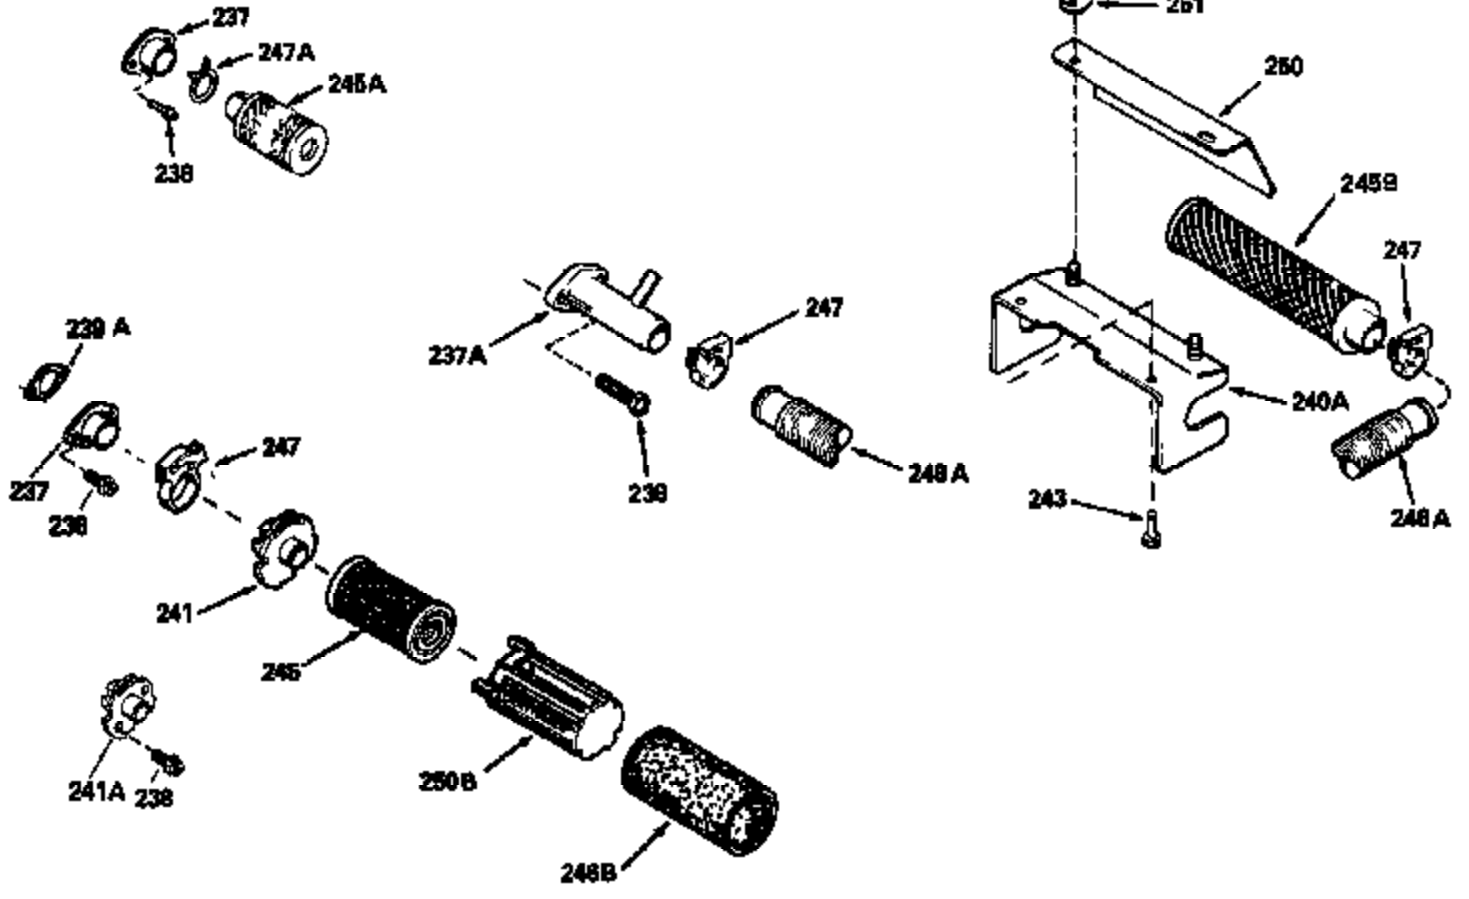

ILLUSTRATION SHOWS TYPICAL PARTS ONLY. ORDER BY PART NUMBER. PARTS NOT LISTED ARE SUPPLIED BY OEM.

Engine Parts List #2

Ref #	Part Number	Qty	Description
118	730194		Rope Guide Kit (Use as required with 34476 fuel tank)
134A	34438		Spring, Stop switch
134B	34439		Clip, Stop switch
134	34657		Spark Plug Stop Lever (Incl. 134A & 1 34B)
246C	35705		Filter, Pre-Air (Optional)
260	34367		Housing, Blower
262	650831		Screw, 1/4-20 x 15/32"
287	650802		Screw, 1/4-20 x 5/8"
287A	650735		Screw, 10-24 x 3/8" (Use as required)
287A			Pop Rivet, (3/16" Dia.)(Purchase locally)
301	33032		Fuel Cap
326	34113		Plug, Screen
350	34353		Primer Assy.
351	32180C		Line, Fuel primer
370A	34365		Decal, Instruction
370D	34407		Decal, Stop control
390	590531		Side Mount Rewind Starter (Refer to Division 5, Section C, page 32 or Fiche 8, Grid G-8 for breakdown)

Ref #	Part Number	Qty	Description
	19 31361		Spring, Extension
	53 31745		Tang, Washer
	54 31747		Washer, Flat
	55 33774		Shaft, P.T.O.
	56 33401		Right Hand Worm Gear
	57 31749		Ring, Retaining
	58 31744		Seal, Oil
	59 31787		Washer, Flat
	69 35261		* Gasket, Mounting flange
70A	35609		Flange Ass'y. (Incl.58, 72, 73, 75, 80 & 311)
	87 650492		Screw, 1/4-20 x 2-1/4"
	182 6201		Screw, 1/4-28 x 7/8"
	185 31384A		Pipe, Intake (Incl. 224)
	186 32653		Link, Governor spring
	216 33086		Lever, Speed adjusting
	223 650451		Screw, 1/4-20 x 1"
245A	32972		Filter, Air cleaner
246B	35435		Filter, Pre-Air (Use as required)