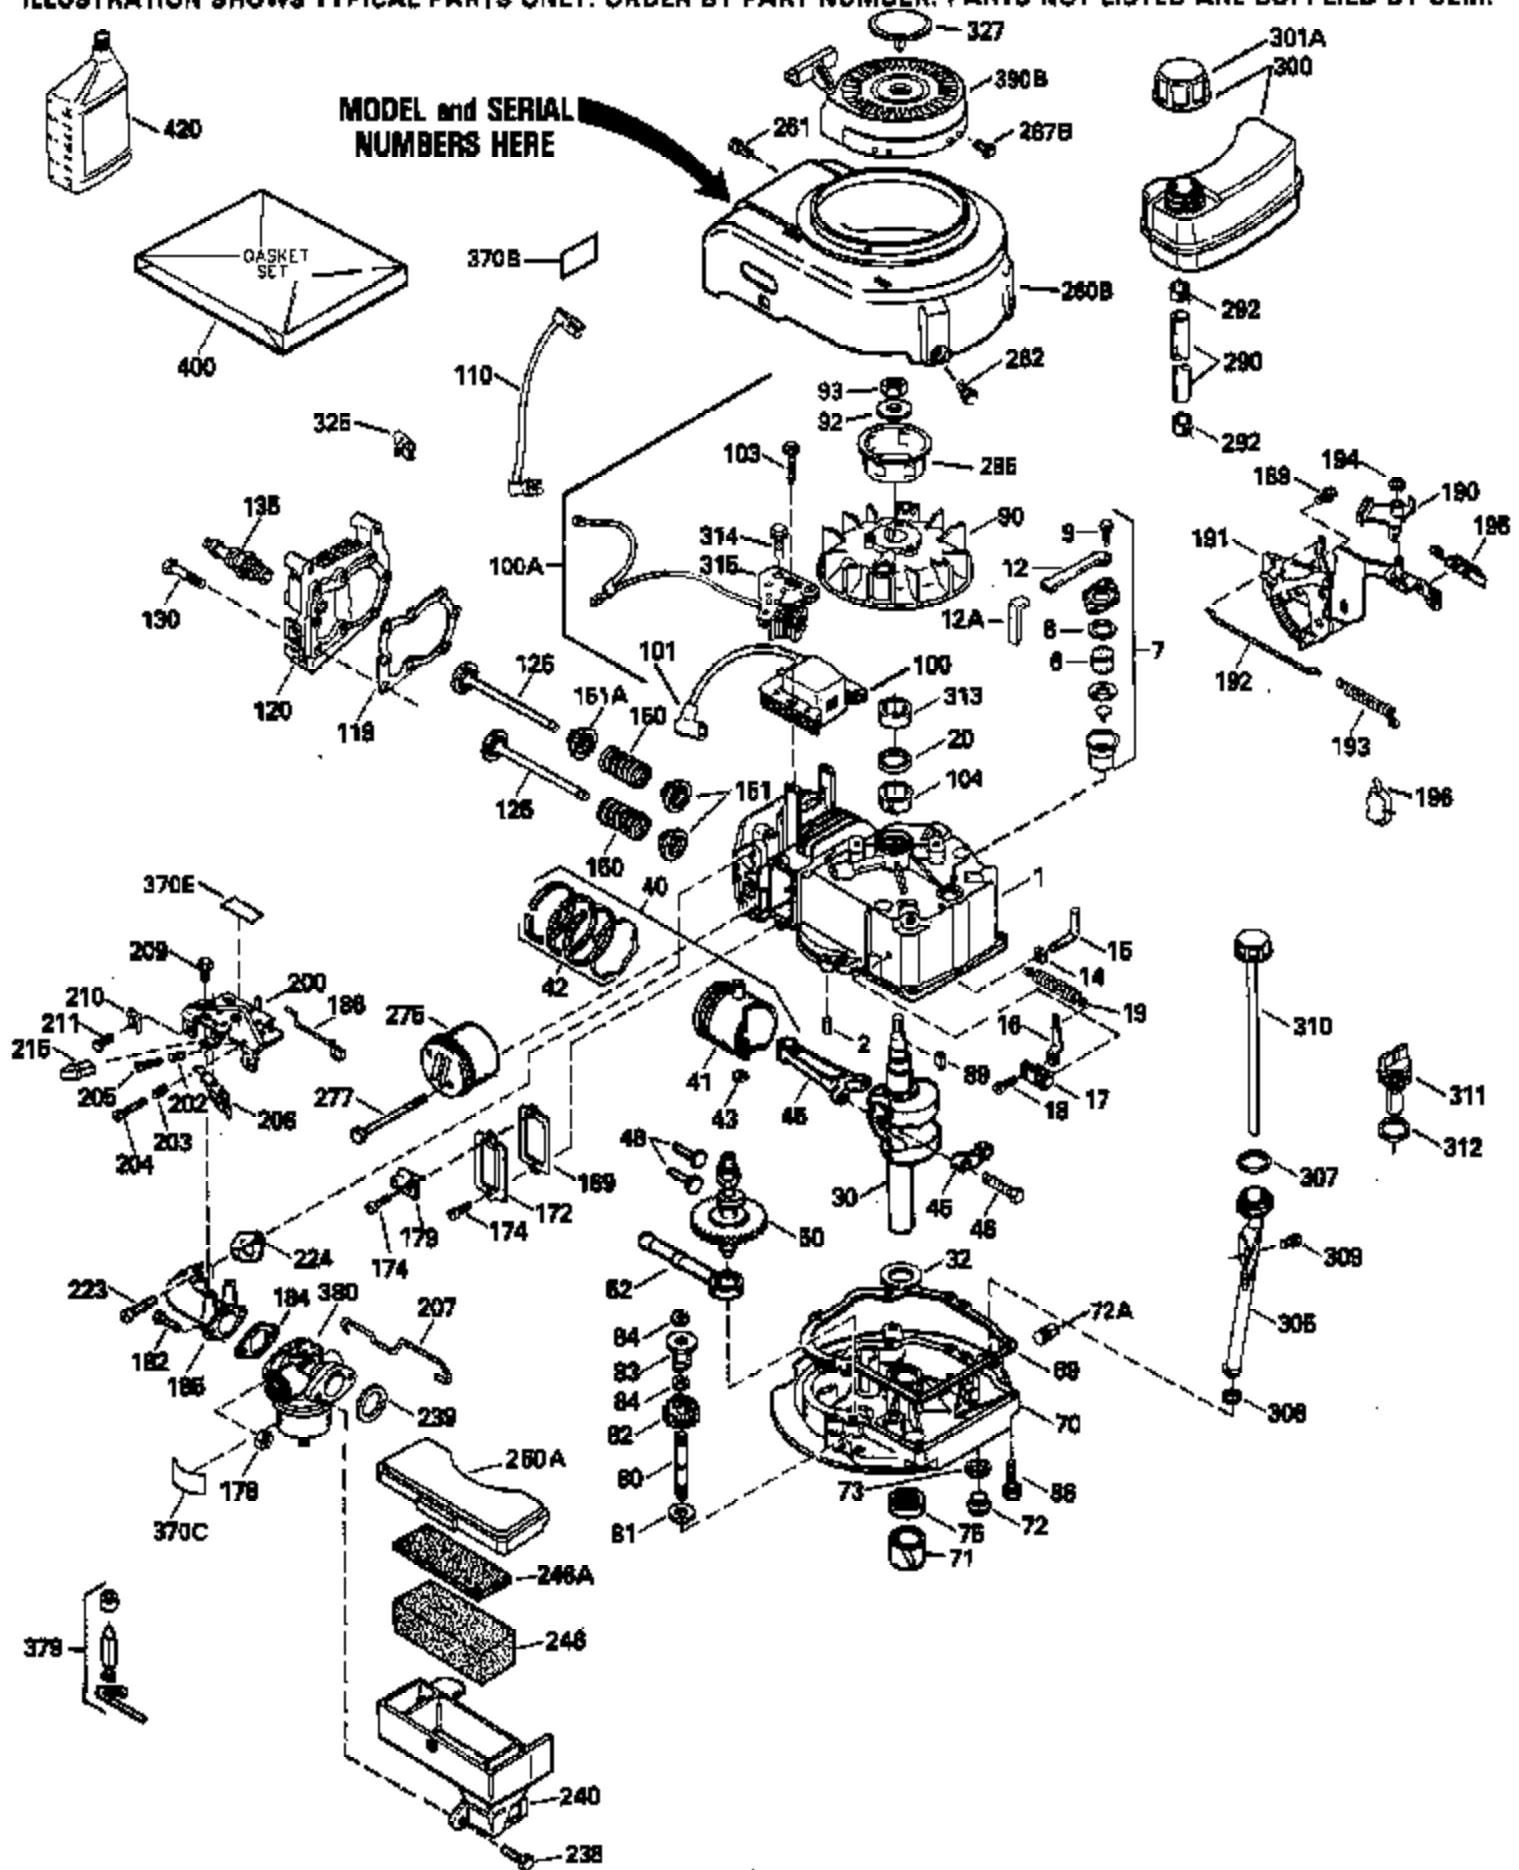

ILLUSTRATION SHOWS TYPICAL PARTS ONLY. ORDER BY PART NUMBER. PARTS NOT LISTED ARE SUPPLIED BY OEM.

Ref #	Part Number	Qty	Description
1	34975		Cylinder Ass'y. (Incl. 2, 8, 9 & 20) (2-1/2")
2	26727		Pin, Dowel
6	33734		Element, Breather
7	34214A		Breather Ass'y. (Incl. 6, 8, 9, 12 & 12A)
8	33735		* Gasket, Breather
9	30200		Screw, 10-24 x 9/16"
12	33886		Tube, Breather
12A	34695		Elbow, Breather tube
14	28277		Washer
15	31513		Rod, Governor
16	31383A		Lever, Governor
17	31335		Clamp, Governor lever
18	650548		Screw, 8-32 x 5/16"
19	31361		Spring, Extension
20	32600		Seal, Oil
30	34450		Crankshaft Ass'y.
40	34514		Piston, Pin & Ring Set (Std.) (2-1/2" Bore)
40	34515		Piston, Pin & Ring Set (.010" OS)
40	34516		Piston, Pin & Ring Set (.020" OS)
41	32538B		Piston & Pin Ass'y. (Incl. 43)(Std.)(2-1/2")
41	32548B		Piston & Pin Ass'y. (Incl. 43) (.010" OS)
41	32549B		Piston & Pin Ass'y. (Incl. 43) (.020" OS)
42	28986		Ring Set (Std.) (2-1/2" Bore)
42	28987		Ring Set (.010" OS)
42	28988		Ring Set (.020" OS)
43	20381		Ring, Piston pin retaining
45	30963B		Rod Assy., Connecting (Incl. 46)
46	32610A		Bolt, Connecting rod
48	27241		Lifter, Valve
50	33148A		Camshaft
52	29914		Oil Pump Assy.
69	35261		* Gasket, Mounting flange
72	30572		Plug, Oil drain (Incl. 73)
73	28833		* Drain Plug Gasket (Not req. W/plastic plug)
75	26208		Seal, Oil
80	30574		Shaft, Governor
81	30590A		Washer, Flat
82	30591		Gear Assy., Governor (Incl. 81)
83	30588A		Spool, Governor
84	29193		Ring, Retaining
86	650488		Screw, 1/4-20 x 1-1/4"
89	610995		Flywheel Key
90	611046A		Flywheel
92	650815		Washer, Belleville
93	650816		Nut, Flywheel
100	34431		Solid State Ignition NOTE: Specs with this ignition system can still service individual components (points, condenser, etc.)See Div. 3, Sec. A, page TVS75 & TVS90 4,Reference numbers 122 thru 134. (This coil has been superseded to 730207 solid state conversion kit)
100	730207		Magneto-to-Solid State Conversion Kit (Includes solid state module, solid state flywheel key, and instructions.)(Use as required on external ignition engines only.)
103	650814		Screw, Torx T-15, 10-24 x 1"
110	30831		Ground Wire (Incl. 120)
119	29953C		* Gasket, Cylinder head
120	34335		Head, Cylinder