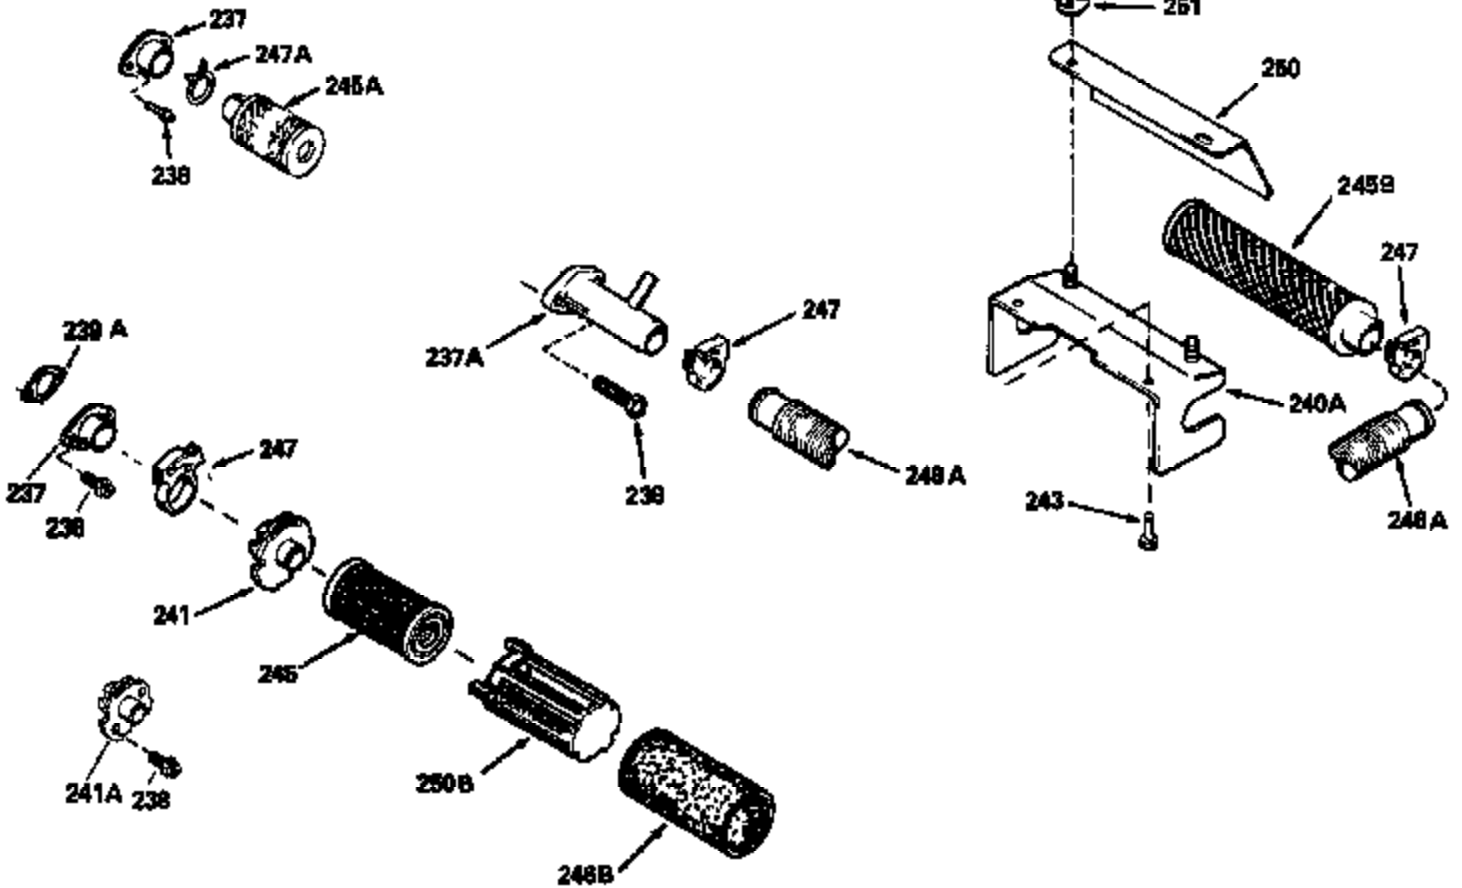

Ref #	Part Number	Qty	Description
274	26754A		* Gasket, Exhaust (Use as required)
277	650795		Screw, 1/4-20 x 2-1/4"
277A	30063		Screw, 1/4-20 x 1/2" (Use as required)
370F	34387		Decal, Instruction (Optional)
415	730162		Muffler Adap.Kit(Incl.274,277A)(Use a s req.)
430	730574		Debris Screen Kit (Incl. 370F,431-433)(Opt.)
431	35596		Screen, Debris (Optional)
432	35597		Bracket, Debris screen (Optional)
433	650910		Screw, 8-32 x 1/4" (Optional)