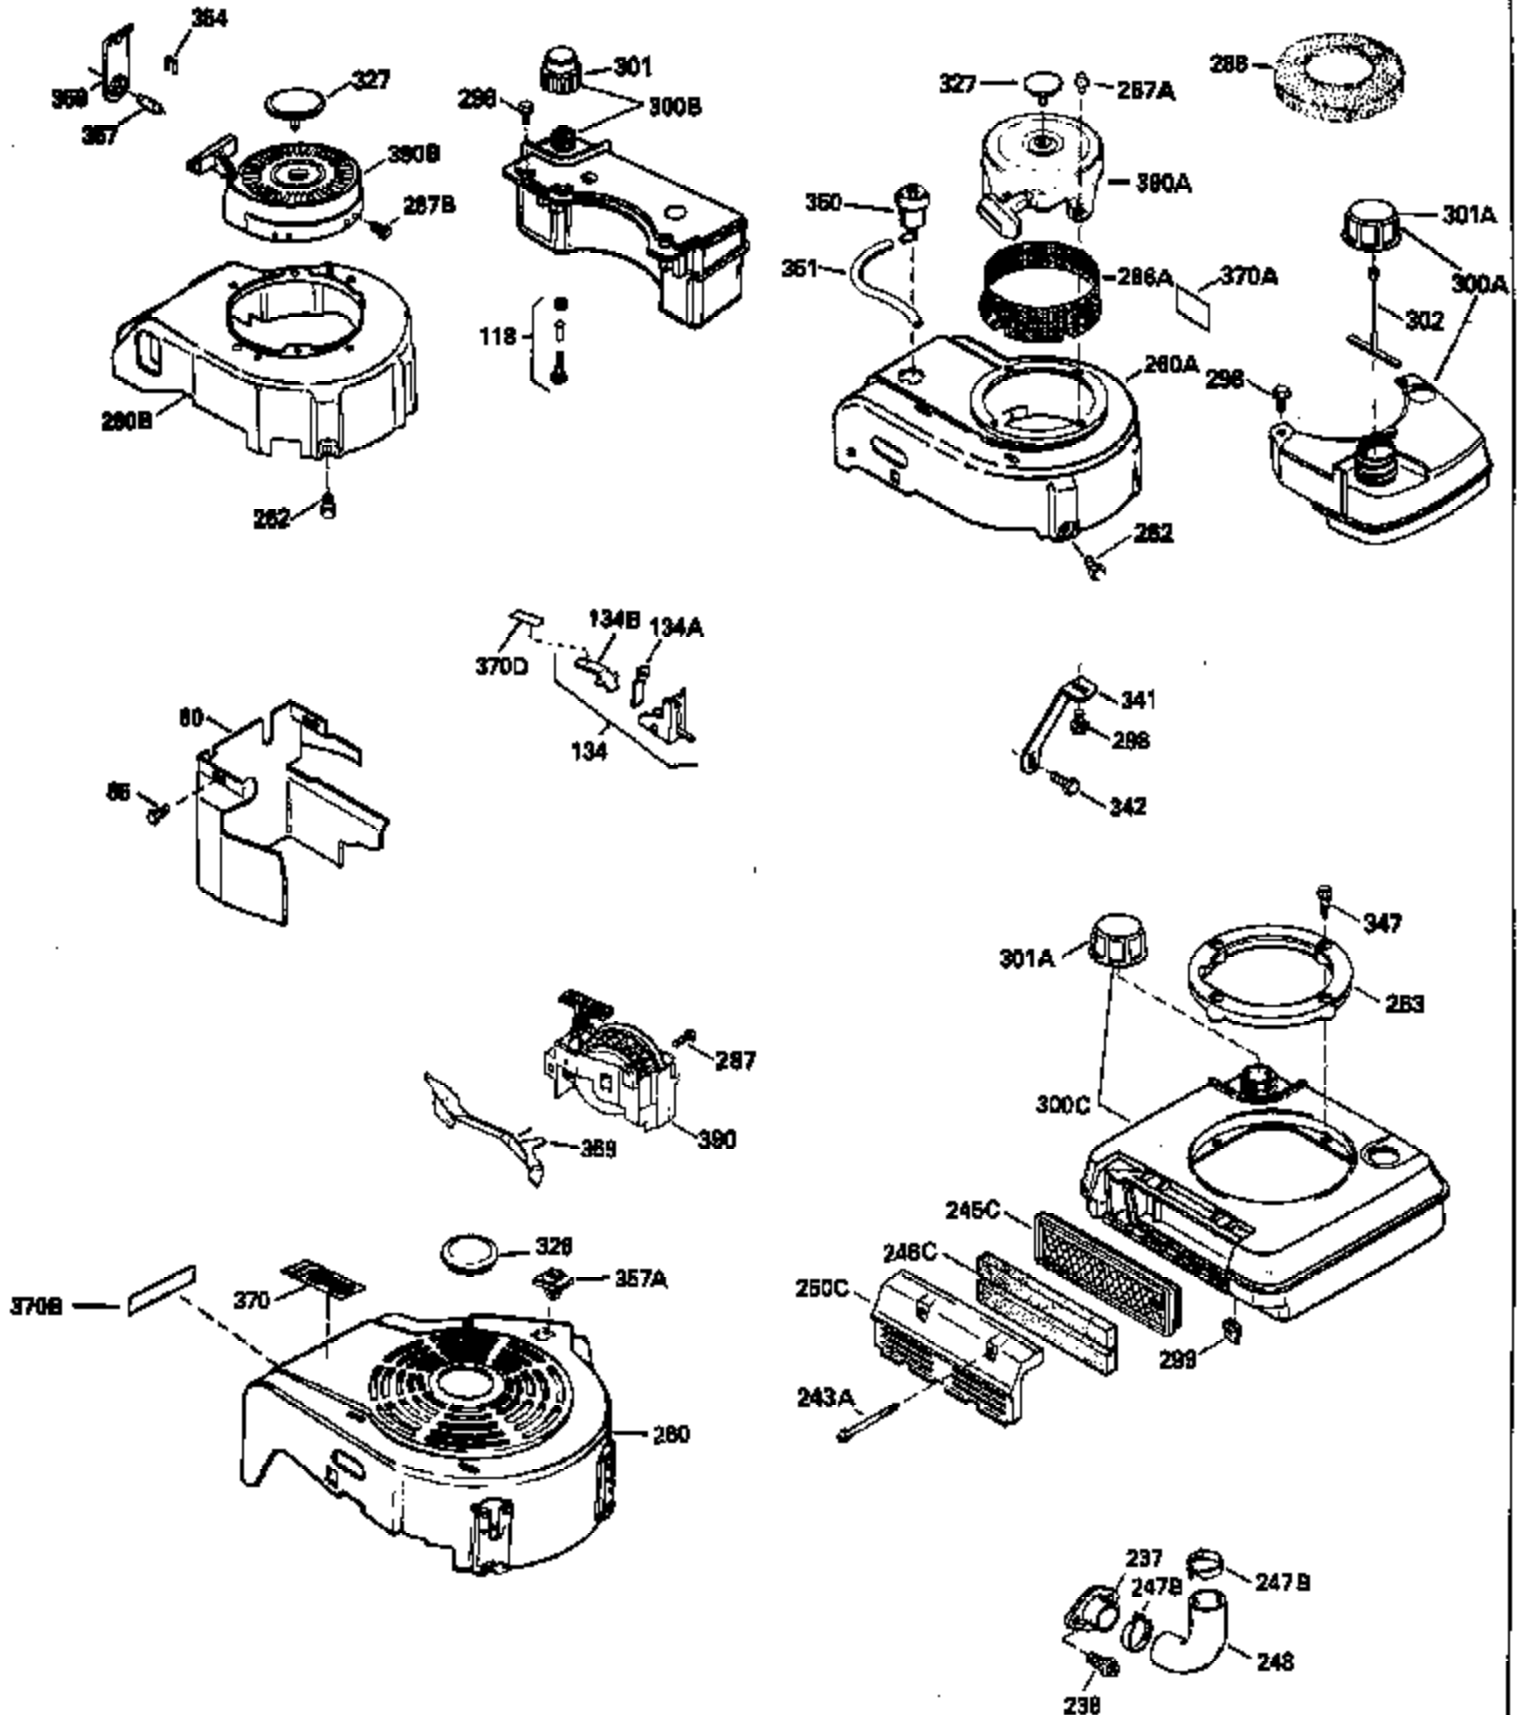

ILLUSTRATION SHOWS TYPICAL PARTS ONLY. ORDER BY PART NUMBER. PARTS NOT LISTED ARE SUPPLIED BY OEM.

Ref #	Part Number	Qty	Description
118	730194		Rope Guide Kit (Use as required with 34476 fuel tank)
134A	34438		Spring, Stop switch
134B	34439		Clip, Stop switch
134	34657		Spark Plug Stop Lever (Incl. 134A & 1 34B)
246C	35705		Filter, Pre-Air (Optional)
260	34367		Housing, Blower
262	650831		Screw, 1/4-20 x 15/32"
287	650802		Screw, 1/4-20 x 5/8"
287A	650735		Screw, 10-24 x 3/8" (Use as required)
287A			Pop Rivet, (3/16" Dia.)(Purchase locally)
301	33032		Fuel Cap
326	34113		Plug, Screen
350	34353		Primer Assy.
351	32180C		Line, Fuel primer
370A	34365		Decal, Instruction
370D	34407		Decal, Stop control
390	590531		Side Mount Rewind Starter (Refer to Division 5, Section C, page 32 or Fiche 8, Grid G-8 for breakdown)