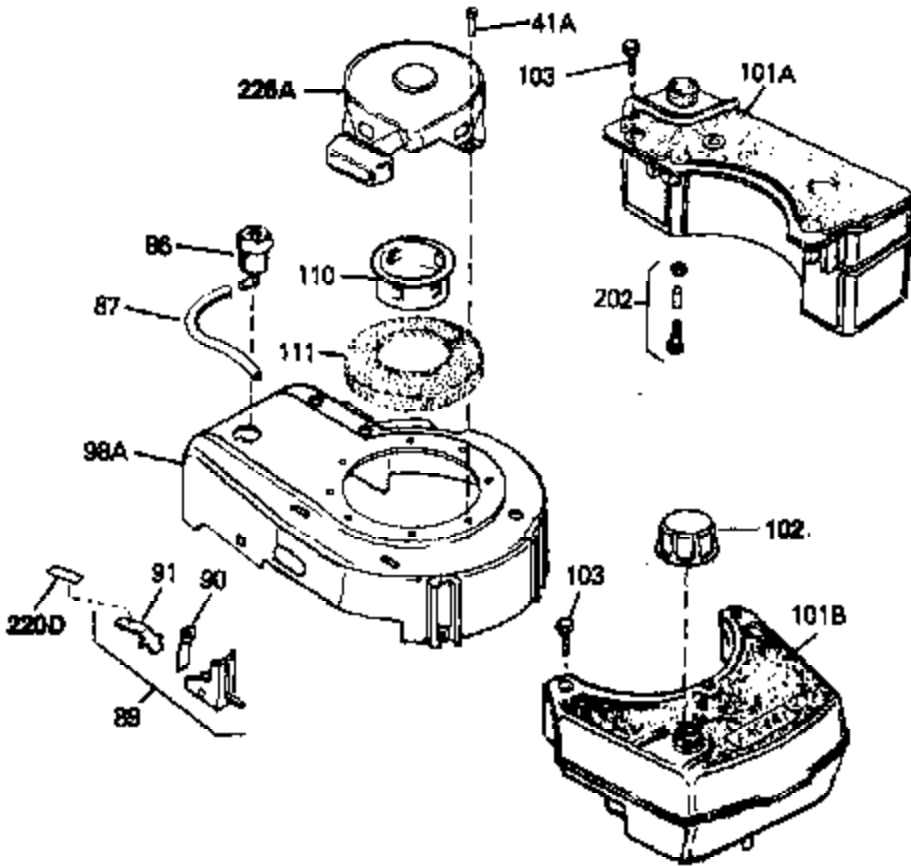

Ref #	Part Number	Qty	Description
69	650549	0	Screw
69A	650777	0	Screw, Slotted fil. hd. mach., 6-32 x 7/16
70	34337	0	Link, Governor spring
70A	34336	0	Link, Governor-to-throttle
71	31361	0	Spring, Governor
72	650774	0	Screw, Hex hd., 1/4-20 x 2-3/8
72	650795	0	Screw, Hex hd. cap, Sems, 1/4-20 x 2-5/16
72	650869	0	Screw, Hex hd., 1/4-20 x 2-3/4
72	792005	0	Screw, Hex hd., 1/4-20 x 2-1/2
73	27181B	0	Muffler
80	34432	0	Wire, Ground (Two female & one double male)
81	26756	0	Gasket, Carburetor
82	29752	0	Nut
83	6201	0	Screw
95	30200	0	Screw
97	610973	0	Terminal Assy.
98	34367	0	Housing, Blower
99	650831	0	Screw, Hex washer hd. Powerlok thread,
100	30200	0	Screw
102	33032	0	Cap, Fuel filler (Red Plastic) (Spurt
104	26460	0	Clamp, Fuel line
105	29774	0	Line, Fuel (Braided 8.25")
105	30705	0	Line, Fuel (Braided 16")
105	30962	0	Line, Fuel (Braided 32")
105	34357	0	Line, Fuel (Epichlorohydrin 6-3/4")
106	650815	0	Washer, Belleville
107	650816	0	Nut, Flywheel
109	34113	0	Plug, Screen
113	30593	0	Clip, Magneto wire
121	34431	0	Lamination & Coil Assy.
121	730207	0	Magneto-to-Solid State Conversion Kit
136	650814	0	Screw, Hex hd. Sems, 10-24 x 1
137	611046A	0	Flywheel
220A	34442A	0	Decal, Instruction
223	631021	0	Inlet Needle, Seat & Clip Assy.
224	632053	0	Carburetor
226	590531	0	Starter, Side mount rewind
230	33238D	0	Gasket Set

Ref #	Part Number	Qty	Description
41A	0	0	Rivet, Pop (3/16" Dia.)
41A	650735	0	Screw
86	34353	0	Primer Assy.
87	32180C	0	Line, Primer
101B	34369A	0	Tank Assy., Fuel (Charcoal Poly) (1-1/2
102	33032	0	Cap, Fuel filler (Red Plastic) (Spurt
103	28763	0	Screw, Hex washer hd. thread-forming, 10-24
164	32972	0	Cleaner, Air
164A	33168	0	Clamp, Corbin
202	730194	0	Rope Guide Kit