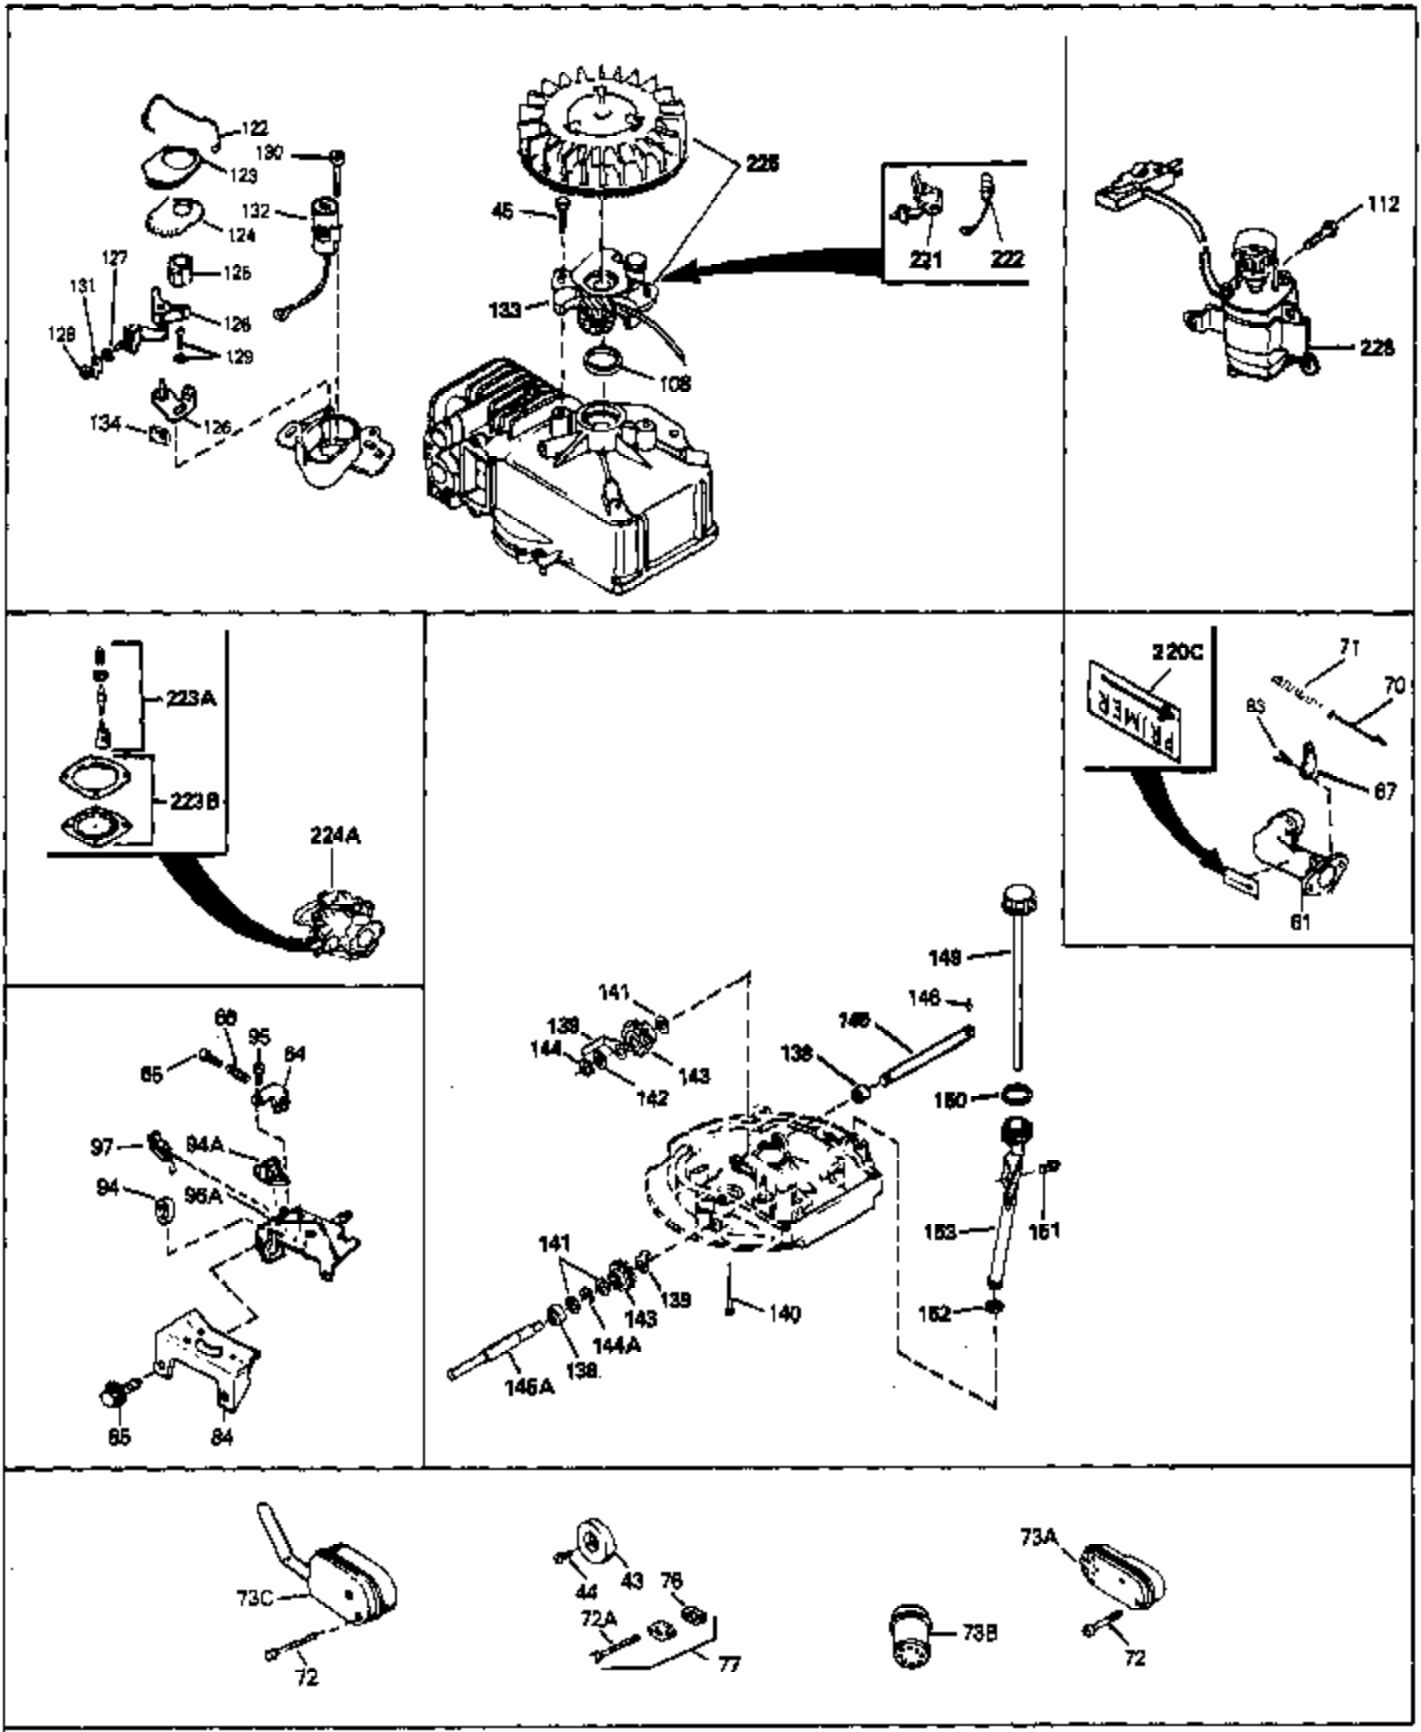

Ref #	Part Number	Qty	Description
69A	650777	0	Screw, Slotted fil. hd. mach., 6-32 x 7/16
69	650549	0	Screw
70A	34336	0	Link, Governor-to-throttle
70	34337	0	Link, Governor spring
71	31361	0	Spring, Governor
72	650774	0	Screw, Hex hd., 1/4-20 x 2-3/8
72	650795	0	Screw, Hex hd. cap, Sems, 1/4-20 x 2-5/16
72	650869	0	Screw, Hex hd., 1/4-20 x 2-3/4
72	792005	0	Screw, Hex hd., 1/4-20 x 2-1/2
73	27181B	0	Muffler
80	34432	0	Wire, Ground (Two female & one double male
81	26756	0	Gasket, Carburetor
82	29752	0	Nut
83	6201	0	Screw
92	28942	0	Screw
93	27793	0	Clip, Conduit
95	30200	0	Screw
96	33131A	0	Control Assy., Speed
97	610973	0	Terminal Assy.
99	650831	0	Screw, Hex washer hd. Powerlok thread,
100	30200	0	Screw
101	32170A	0	Tank Assy., Fuel (White Poly) (1 qt.)
102	33032	0	Cap, Fuel filler (Red Plastic) (Spurt
104	26460	0	Clamp, Fuel line
105	29774	0	Line, Fuel (Braided 8.25")
105	30705	0	Line, Fuel (Braided 16")
105	30962	0	Line, Fuel (Braided 32")
105	34357	0	Line, Fuel (Epichlorohydrin 6-3/4")
106	650815	0	Washer, Belleville
107	650816	0	Nut, Flywheel
121	34431	0	Lamination & Coil Assy.
121	730207	0	Magneto-to-Solid State Conversion Kit
136	650814	0	Screw, Hex hd. Sems, 10-24 x 1
137	611046A	0	Flywheel
147	27625	0	Plug, Oil filler
148	29673	0	Gasket, Filler plug
154	34340	0	Element, Air cleaner (Poly)
155	34341A	0	Cover, Air cleaner (Black)
156	34339	0	Body, Air cleaner
157	650806	0	Screw, Hex washer hd. shoulder, 10-32 x 5/8
162	34338	0	Gasket, Air cleaner
220	34346	0	Decal, Instruction
220	550223	0	Decal, Name
223	631021	0	Inlet Needle, Seat & Clip Assy.
224	632046A	0	Carburetor
230	33238D	0	Gasket Set

Ref #	Part Number	Qty	Description
41A	0	0	Rivet, Pop (3/16" Dia.)
41A	650735	0	Screw
98A	34793	0	Housing, Blower (5.56 dia. starter mtg. bolt
102	33032	0	Cap, Fuel filler (Red Plastic) (Spurt
110	34449	0	Hub, Starter
111	590417	0	Screen, Starter cup
157	650806	0	Screw, Hex washer hd. shoulder, 10-32 x 5/8
202	730194	0	Rope Guide Kit
226A	590420	0	Starter, Rewind