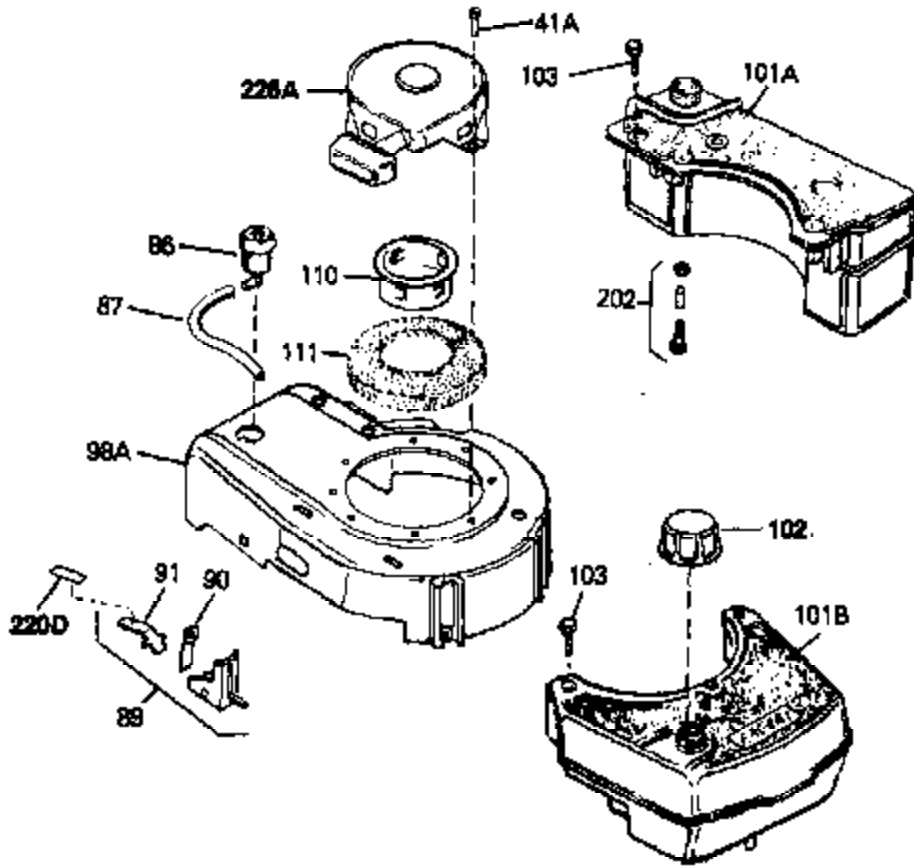

Ref #	Part Number	Qty	Description
69A	650777	0	Screw, Slotted fil. hd. mach., 6-32 x 7/16
69	650549	0	Screw
70A	34336	0	Link, Governor-to-throttle
70	34337	0	Link, Governor spring
71	31361	0	Spring, Governor
72	650774	0	Screw, Hex hd., 1/4-20 x 2-3/8
72	650795	0	Screw, Hex hd. cap, Sems, 1/4-20 x 2-5/16
72	650869	0	Screw, Hex hd., 1/4-20 x 2-3/4
72	792005	0	Screw, Hex hd., 1/4-20 x 2-1/2
73	27181B	0	Muffler
80	34432	0	Wire, Ground (Two female & one double male
81	26756	0	Gasket, Carburetor
82	29752	0	Nut
83	6201	0	Screw
92	28942	0	Screw
93	27793	0	Clip, Conduit
95	30200	0	Screw
96	33131A	0	Control Assy., Speed
97	610973	0	Terminal Assy.
99	650831	0	Screw, Hex washer hd. Powerlok thread,
100	30200	0	Screw
101	32170A	0	Tank Assy., Fuel (White Poly) (1 qt.)
102	33032	0	Cap, Fuel filler (Red Plastic) (Spurt
104	26460	0	Clamp, Fuel line
105	29774	0	Line, Fuel (Braided 8.25")
105	30705	0	Line, Fuel (Braided 16")
105	30962	0	Line, Fuel (Braided 32")
105	34357	0	Line, Fuel (Epichlorohydrin 6-3/4")
106	650815	0	Washer, Belleville
107	650816	0	Nut, Flywheel
121	34431	0	Lamination & Coil Assy.
121	730207	0	Magneto-to-Solid State Conversion Kit
136	650814	0	Screw, Hex hd. Sems, 10-24 x 1
137	611046A	0	Flywheel
147	27625	0	Plug, Oil filler
148	29673	0	Gasket, Filler plug
154	34340	0	Element, Air cleaner (Poly)
155	34341A	0	Cover, Air cleaner (Black)
156	34339	0	Body, Air cleaner
157	650806	0	Screw, Hex washer hd. shoulder, 10-32 x 5/8
162	34338	0	Gasket, Air cleaner
220	34346	0	Decal, Instruction
220	550223	0	Decal, Name
223	631021	0	Inlet Needle, Seat & Clip Assy.
224	632046A	0	Carburetor
230	33238D	0	Gasket Set

Ref #	Part Number	Qty	Description
41A	0	0	Rivet, Pop (3/16" Dia.)
41A	650735	0	Screw
98A	34793	0	Housing, Blower (5.56 dia. starter mtg. bolt
102	33032	0	Cap, Fuel filler (Red Plastic) (Spurt
110	34449	0	Hub, Starter
111	590417	0	Screen, Starter cup
157	650806	0	Screw, Hex washer hd. shoulder, 10-32 x 5/8
202	730194	0	Rope Guide Kit
226A	590420	0	Starter, Rewind