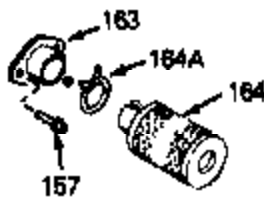

Ref #	Part Number	Qty	Description
41A	0	0	Rivet, Pop (3/16" Dia.)
41A	650735	0	Screw
102	33032	0	Cap, Fuel filler (Red Plastic) (Spurt
157	650806	0	Screw, Hex washer hd. shoulder, 10-32 x 5/8
202	730194	0	Rope Guide Kit