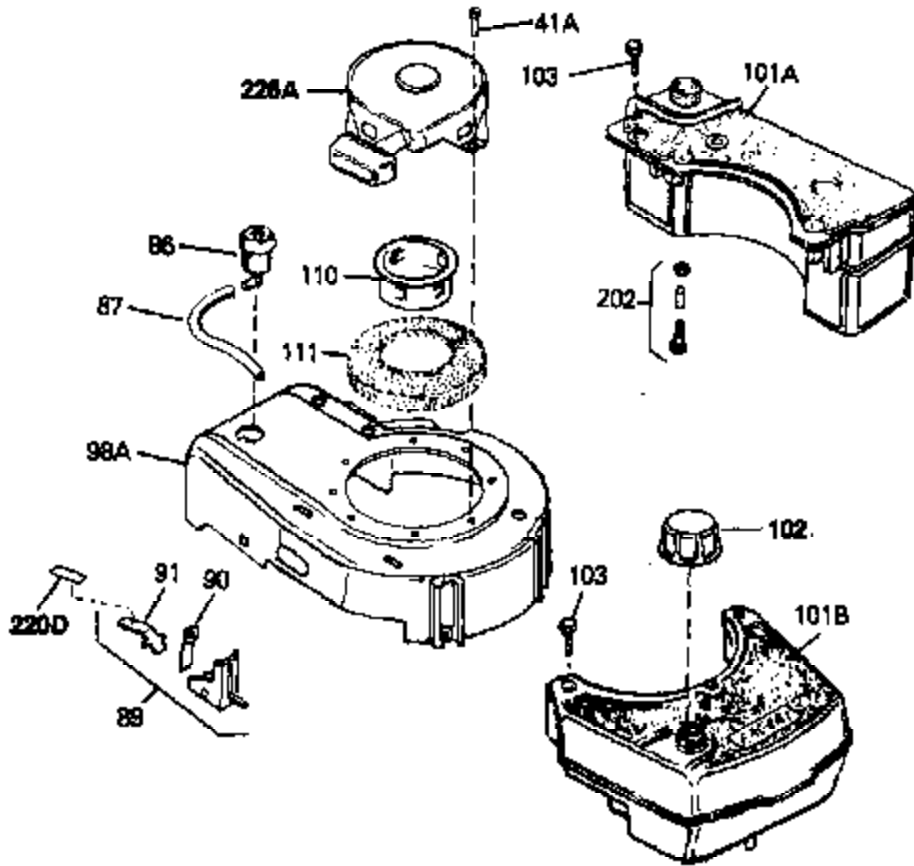

## Engine Parts List #1

Ref #	Part Number	Qty	Description
68A	31342	0	Spring, Compression
69A	650777	0	Screw, Slotted fil. hd. mach., 6-32 x 7/16
69	650549	0	Screw
70	34337	0	Link, Governor spring
70A	34336	0	Link, Governor-to-throttle
71	31361	0	Spring, Governor
72	650774	0	Screw, Hex hd., 1/4-20 x 2-3/8
72	650795	0	Screw, Hex hd. cap, Sems, 1/4-20 x 2-5/16
72	650869	0	Screw, Hex hd., 1/4-20 x 2-3/4
72	792005	0	Screw, Hex hd., 1/4-20 x 2-1/2
80	34231	0	Wire, Ground (One female fitting & one
81	26756	0	Gasket, Carburetor
82	29752	0	Nut
83	6201	0	Screw
92	28942	0	Screw
93	27793	0	Clip, Conduit
95	30200	0	Screw
96	33131A	0	Control Assy., Speed
97	610973	0	Terminal Assy.
98	34345	0	Housing, Blower
99	650831	0	Screw, Hex washer hd. Powerlok thread,
100	30200	0	Screw
101	32170A	0	Tank Assy., Fuel (White Poly) (1 qt.)
102	33032	0	Cap, Fuel filler (Red Plastic) (Spurt
104	26460	0	Clamp, Fuel line
105	29774	0	Line, Fuel (Braided 8.25")
105	30705	0	Line, Fuel (Braided 16")
105	30962	0	Line, Fuel (Braided 32")
105	34357	0	Line, Fuel (Epichlorohydrin 6-3/4")
106	650815	0	Washer, Belleville
106A	650791	0	Washer, Belleville
107	650607	0	Nut, Flywheel
109	34113	0	Plug, Screen
113	30593	0	Clip, Magneto wire
114	27275	0	Clip, Hi-tension wire
121	730207	0	Magneto-to-Solid State Conversion Kit
154	34340	0	Element, Air cleaner (Poly)
155	34341A	0	Cover, Air cleaner (Black)
156	34339	0	Body, Air cleaner
157	650806	0	Screw, Hex washer hd. shoulder, 10-32 x 5/8
162	34338	0	Gasket, Air cleaner
220B	34363	0	Decal, Instruction
220	34346	0	Decal, Instruction
220	550223	0	Decal, Name
223	631021	0	Inlet Needle, Seat & Clip Assy.
224	632046A	0	Carburetor
226	590531	0	Starter, Side mount rewind
230	33238D	0	Gasket Set

Ref #	Part Number	Qty	Description
41A	0	0	Rivet, Pop (3/16" Dia.)
41A	650735	0	Screw
102	33032	0	Cap, Fuel filler (Red Plastic) (Spurt
157	650806	0	Screw, Hex washer hd. shoulder, 10-32 x 5/8
202	730194	0	Rope Guide Kit