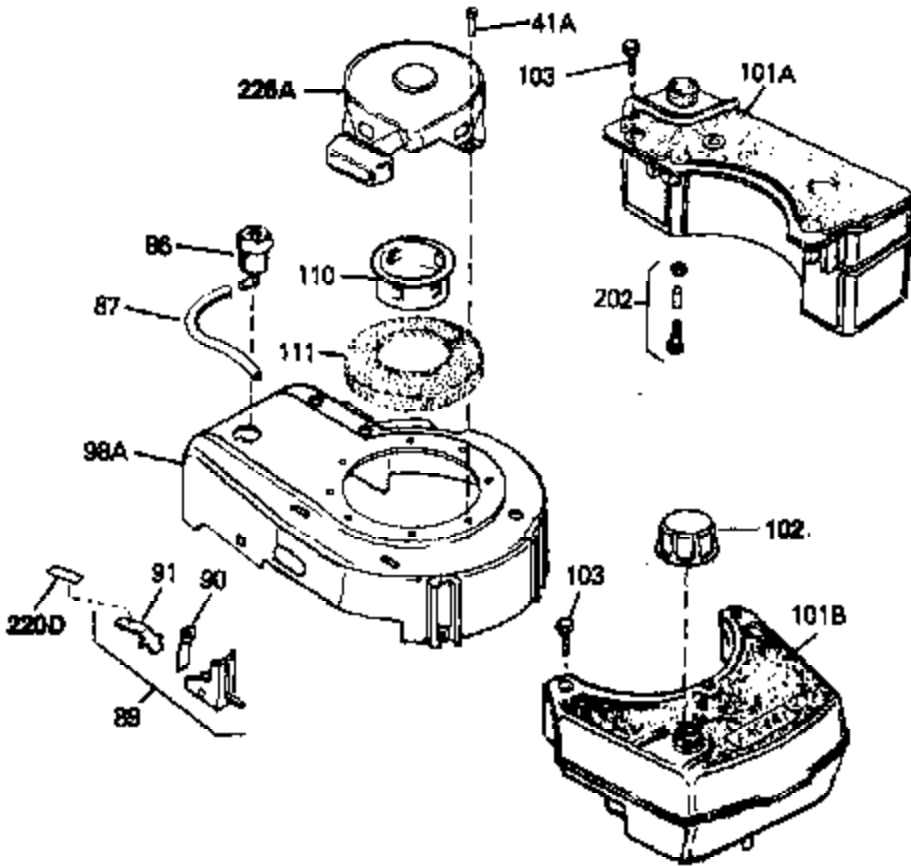

Engine Parts List #1

Ref #	Part Number	Qty	Description
69A	650777	0	Screw, Slotted fil. hd. mach., 6-32 x 7/16
69	650549	0	Screw
70A	34336	0	Link, Governor-to-throttle
70	34337	0	Link, Governor spring
71	31361	0	Spring, Governor
72	650774	0	Screw, Hex hd., 1/4-20 x 2-3/8
72	650795	0	Screw, Hex hd. cap, Sems, 1/4-20 x 2-5/16
72	650869	0	Screw, Hex hd., 1/4-20 x 2-3/4
72	792005	0	Screw, Hex hd., 1/4-20 x 2-1/2
73	27181B	0	Muffler
80	34231	0	Wire, Ground (One female fitting & one
81	26756	0	Gasket, Carburetor
82	29752	0	Nut
83	6201	0	Screw
92	28942	0	Screw
93	27793	0	Clip, Conduit
95	30200	0	Screw
96	33131A	0	Control Assy., Speed
97	610973	0	Terminal Assy.
98	34345	0	Housing, Blower
99	650831	0	Screw, Hex washer hd. Powerlok thread,
100	30200	0	Screw
101	32170A	0	Tank Assy., Fuel (White Poly) (1 qt.)
102	33032	0	Cap, Fuel filler (Red Plastic) (Spurt
104	26460	0	Clamp, Fuel line
105	29774	0	Line, Fuel (Braided 8.25")
105	30705	0	Line, Fuel (Braided 16")
105	30962	0	Line, Fuel (Braided 32")
105	34357	0	Line, Fuel (Epichlorohydrin 6-3/4")
106	650815	0	Washer, Belleville
106A	650791	0	Washer, Belleville
107	650607	0	Nut, Flywheel
109	34113	0	Plug, Screen
113	30593	0	Clip, Magneto wire
114	27275	0	Clip, Hi-tension wire
121	730207	0	Magneto-to-Solid State Conversion Kit
154	34340	0	Element, Air cleaner (Poly)
155	34341A	0	Cover, Air cleaner (Black)
156	34339	0	Body, Air cleaner
157	650806	0	Screw, Hex washer hd. shoulder, 10-32 x 5/8
162	34338	0	Gasket, Air cleaner
220B	34363	0	Decal, Instruction
220	34346	0	Decal, Instruction
220	550223	0	Decal, Name
223	631021	0	Inlet Needle, Seat & Clip Assy.
224	632046A	0	Carburetor
226	590531	0	Starter, Side mount rewind
230	33238D	0	Gasket Set

Ref #	Part Number	Qty	Description
41A	0	0	Rivet, Pop (3/16" Dia.)
41A	650735	0	Screw
102	33032	0	Cap, Fuel filler (Red Plastic) (Spurt
157	650806	0	Screw, Hex washer hd. shoulder, 10-32 x 5/8
202	730194	0	Rope Guide Kit