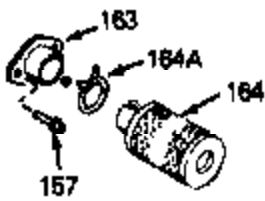

Ref #	Part Number	Qty	Description
41A	0	0	Rivet, Pop (3/16" Dia.)
41A	650735	0	Screw
102	33032	0	Cap, Fuel filler (Red Plastic) (Spurt
157	650806	0	Screw, Hex washer hd. shoulder, 10-32 x 5/8
202	730194	0	Rope Guide Kit