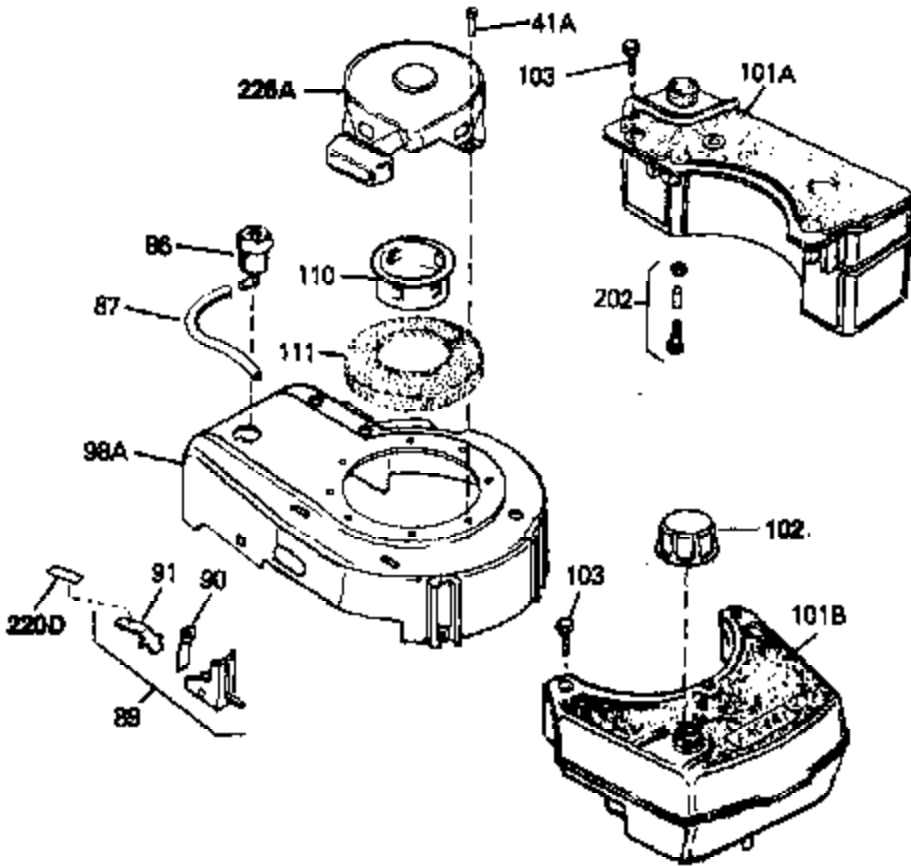

Ref #	Part Number	Qty	Description
41A	0	0	Rivet, Pop (3/16" Dia.)
41A	650735	0	Screw
102	33032	0	Cap, Fuel filler (Red Plastic) (Spurt
157	650806	0	Screw, Hex washer hd. shoulder, 10-32 x 5/8
202	730194	0	Rope Guide Kit