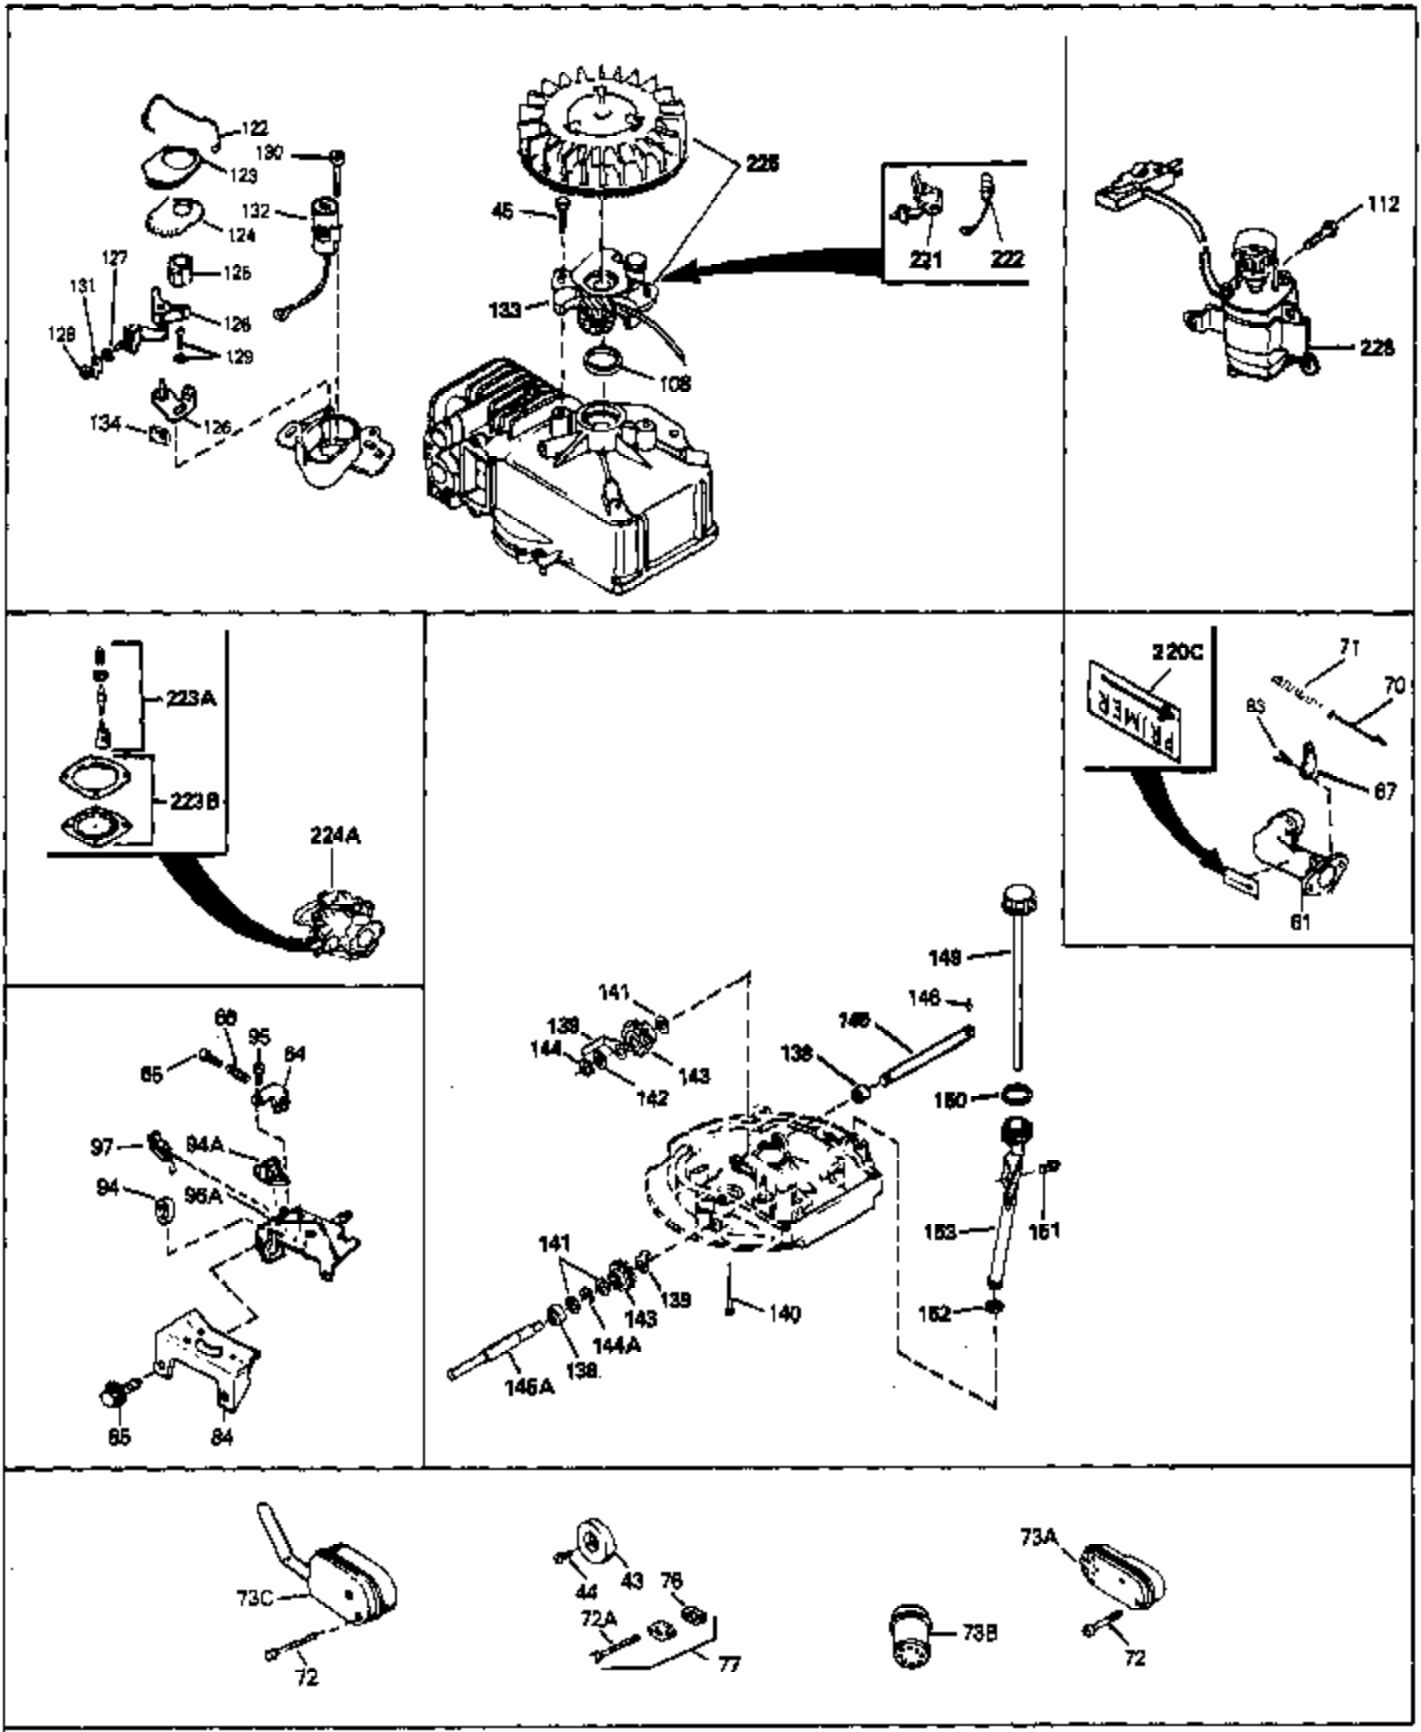

Ref #	Part Number	Qty	Description
41A	0	0	Rivet, Pop (3/16" Dia.)
41A	650735	0	Screw
102	33032	0	Cap, Fuel filler (Red Plastic) (Spurt
157	650806	0	Screw, Hex washer hd. shoulder, 10-32 x 5/8
202	730194	0	Rope Guide Kit

Ref #	Part Number	Qty	Description
45	650489	0	Screw
61	31384A	0	Pipe, Intake
70	34337	0	Link, Governor spring
71	31361	0	Spring, Governor
72	650774	0	Screw, Hex hd., 1/4-20 x 2-3/8
72	650795	0	Screw, Hex hd. cap, Sems, 1/4-20 x 2-5/16
72	650869	0	Screw, Hex hd., 1/4-20 x 2-3/4
72	792005	0	Screw, Hex hd., 1/4-20 x 2-1/2
72A	30063	0	Screw
76	26754A	0	Gasket, Exhaust
77	730162	0	Kit, Muffler Adapter
83	6201	0	Screw
94	32410	0	Knob, Speed control
95	30200	0	Screw
97	610973	0	Terminal Assy.
108	33876	0	Gasket, Stator
149	34267	0	Dipstick, Oil (Twist Lock)
150	33590	0	"O" Ring
151	650562	0	Screw
152	34265	0	Gasket, Oil fill tube
152	34282	0	"O" Ring (.612 I.D. x .812 O.D. x .103
153	34264	0	Tube Assy., Oil fill (Plastic)
221	30547A	0	Contact Assy., Breaker
222	30548B	0	Condenser
225	610793A	0	Magneto, Tecumseh (w/ring gear)