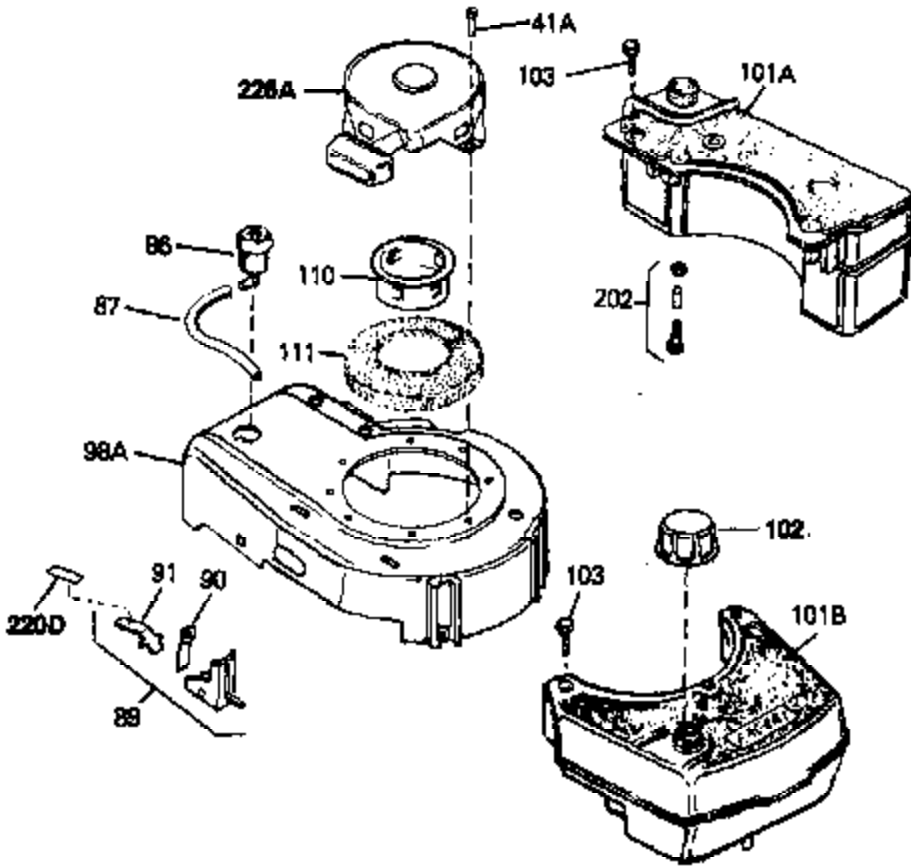

Ref #	Part Number	Qty	Description
41A	0	0	Rivet, Pop (3/16" Dia.)
41A	650735	0	Screw
102	33032	0	Cap, Fuel filler (Red Plastic) (Spurt
157	650806	0	Screw, Hex washer hd. shoulder, 10-32 x 5/8
202	730194	0	Rope Guide Kit

Ref #	Part Number	Qty	Description
45	650489	0	Screw
61	31384A	0	Pipe, Intake
70	34337	0	Link, Governor spring
71	31361	0	Spring, Governor
72	650774	0	Screw, Hex hd., 1/4-20 x 2-3/8
72	650795	0	Screw, Hex hd. cap, Sems, 1/4-20 x 2-5/16
72	650869	0	Screw, Hex hd., 1/4-20 x 2-3/4
72	792005	0	Screw, Hex hd., 1/4-20 x 2-1/2
72A	30063	0	Screw
76	26754A	0	Gasket, Exhaust
77	730162	0	Kit, Muffler Adapter
83	6201	0	Screw
94	32410	0	Knob, Speed control
95	30200	0	Screw
97	610973	0	Terminal Assy.
108	33876	0	Gasket, Stator
149	34267	0	Dipstick, Oil (Twist Lock)
150	33590	0	"O" Ring
151	650562	0	Screw
152	34265	0	Gasket, Oil fill tube
152	34282	0	"O" Ring (.612 I.D. x .812 O.D. x .103
153	34264	0	Tube Assy., Oil fill (Plastic)
221	30547A	0	Contact Assy., Breaker
222	30548B	0	Condenser
225	610793A	0	Magneto, Tecumseh (w/ring gear)