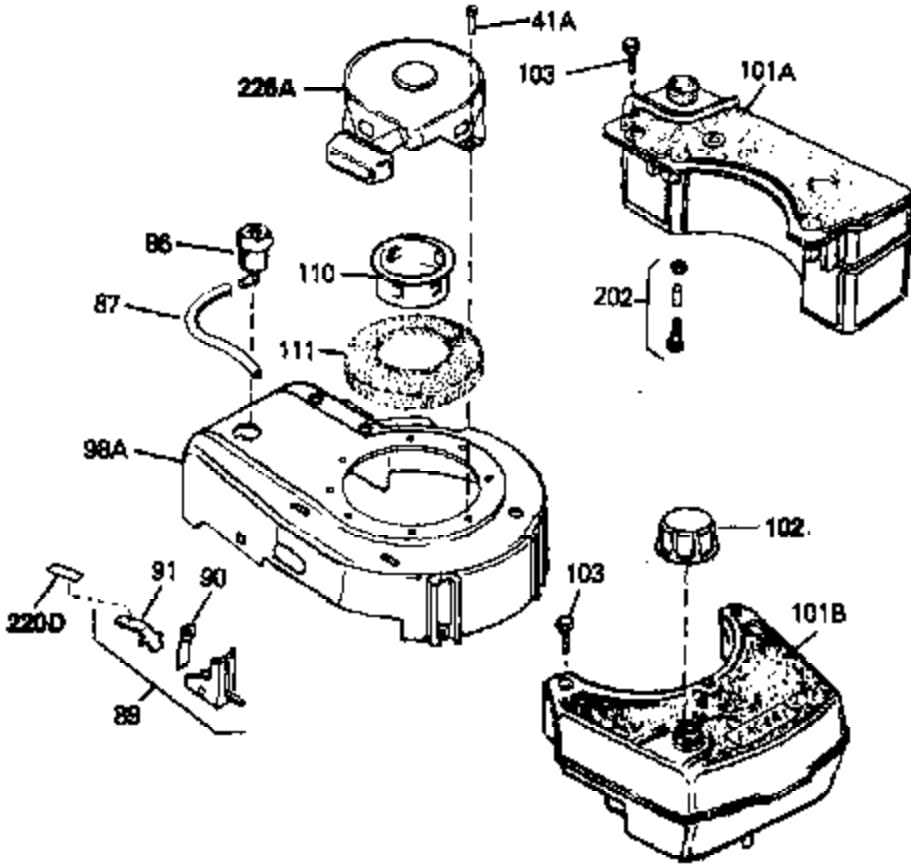

## Engine Parts List #1

Ref #	Part Number	Qty	Description
68A	31342	0	Spring, Compression
68	33802	0	Spring Compression
69	650549	0	Screw
69A	650777	0	Screw, Slotted fil. hd. mach., 6-32 x 7/16
70	34337	0	Link, Governor spring
70A	34336	0	Link, Governor-to-throttle
71	31361	0	Spring, Governor
72	650774	0	Screw, Hex hd., 1/4-20 x 2-3/8
72	650795	0	Screw, Hex hd. cap, Sems, 1/4-20 x 2-5/16
72	650869	0	Screw, Hex hd., 1/4-20 x 2-3/4
72	792005	0	Screw, Hex hd., 1/4-20 x 2-1/2
73	27181B	0	Muffler
80	34231	0	Wire, Ground (One female fitting & one
81	26756	0	Gasket, Carburetor
82	29752	0	Nut
83	6201	0	Screw
95	30200	0	Screw
96	33205A	0	Control Assy., Speed
97	610973	0	Terminal Assy.
98	34345	0	Housing, Blower
99	650831	0	Screw, Hex washer hd. Powerlok thread,
100	30200	0	Screw
101	32170A	0	Tank Assy., Fuel (White Poly) (1 qt.)
102	33032	0	Cap, Fuel filler (Red Plastic) (Spurt
104	26460	0	Clamp, Fuel line
105	29774	0	Line, Fuel (Braided 8.25")
105	30705	0	Line, Fuel (Braided 16")
105	30962	0	Line, Fuel (Braided 32")
105	34357	0	Line, Fuel (Epichlorohydrin 6-3/4")
106A	650791	0	Washer, Belleville
106	650815	0	Washer, Belleville
107	650607	0	Nut, Flywheel
109	34113	0	Plug, Screen
113	30593	0	Clip, Magneto wire
114	27275	0	Clip, Hi-tension wire
121	730207	0	Magneto-to-Solid State Conversion Kit
154	34340	0	Element, Air cleaner (Poly)
155	34341A	0	Cover, Air cleaner (Black)
156	34339	0	Body, Air cleaner
157	650806	0	Screw, Hex washer hd. shoulder, 10-32 x 5/8
162	34338	0	Gasket, Air cleaner
220B	34363	0	Decal, Instruction
220	34346	0	Decal, Instruction
220	550223	0	Decal, Name
220E	35344	0	Decal, Control
223	631021	0	Inlet Needle, Seat & Clip Assy.
224	632046A	0	Carburetor
226	590531	0	Starter, Side mount rewind
230	33238D	0	Gasket Set

Ref #	Part Number	Qty	Description
41A	0	0	Rivet, Pop (3/16" Dia.)
41A	650735	0	Screw
102	33032	0	Cap, Fuel filler (Red Plastic) (Spurt
157	650806	0	Screw, Hex washer hd. shoulder, 10-32 x 5/8
202	730194	0	Rope Guide Kit