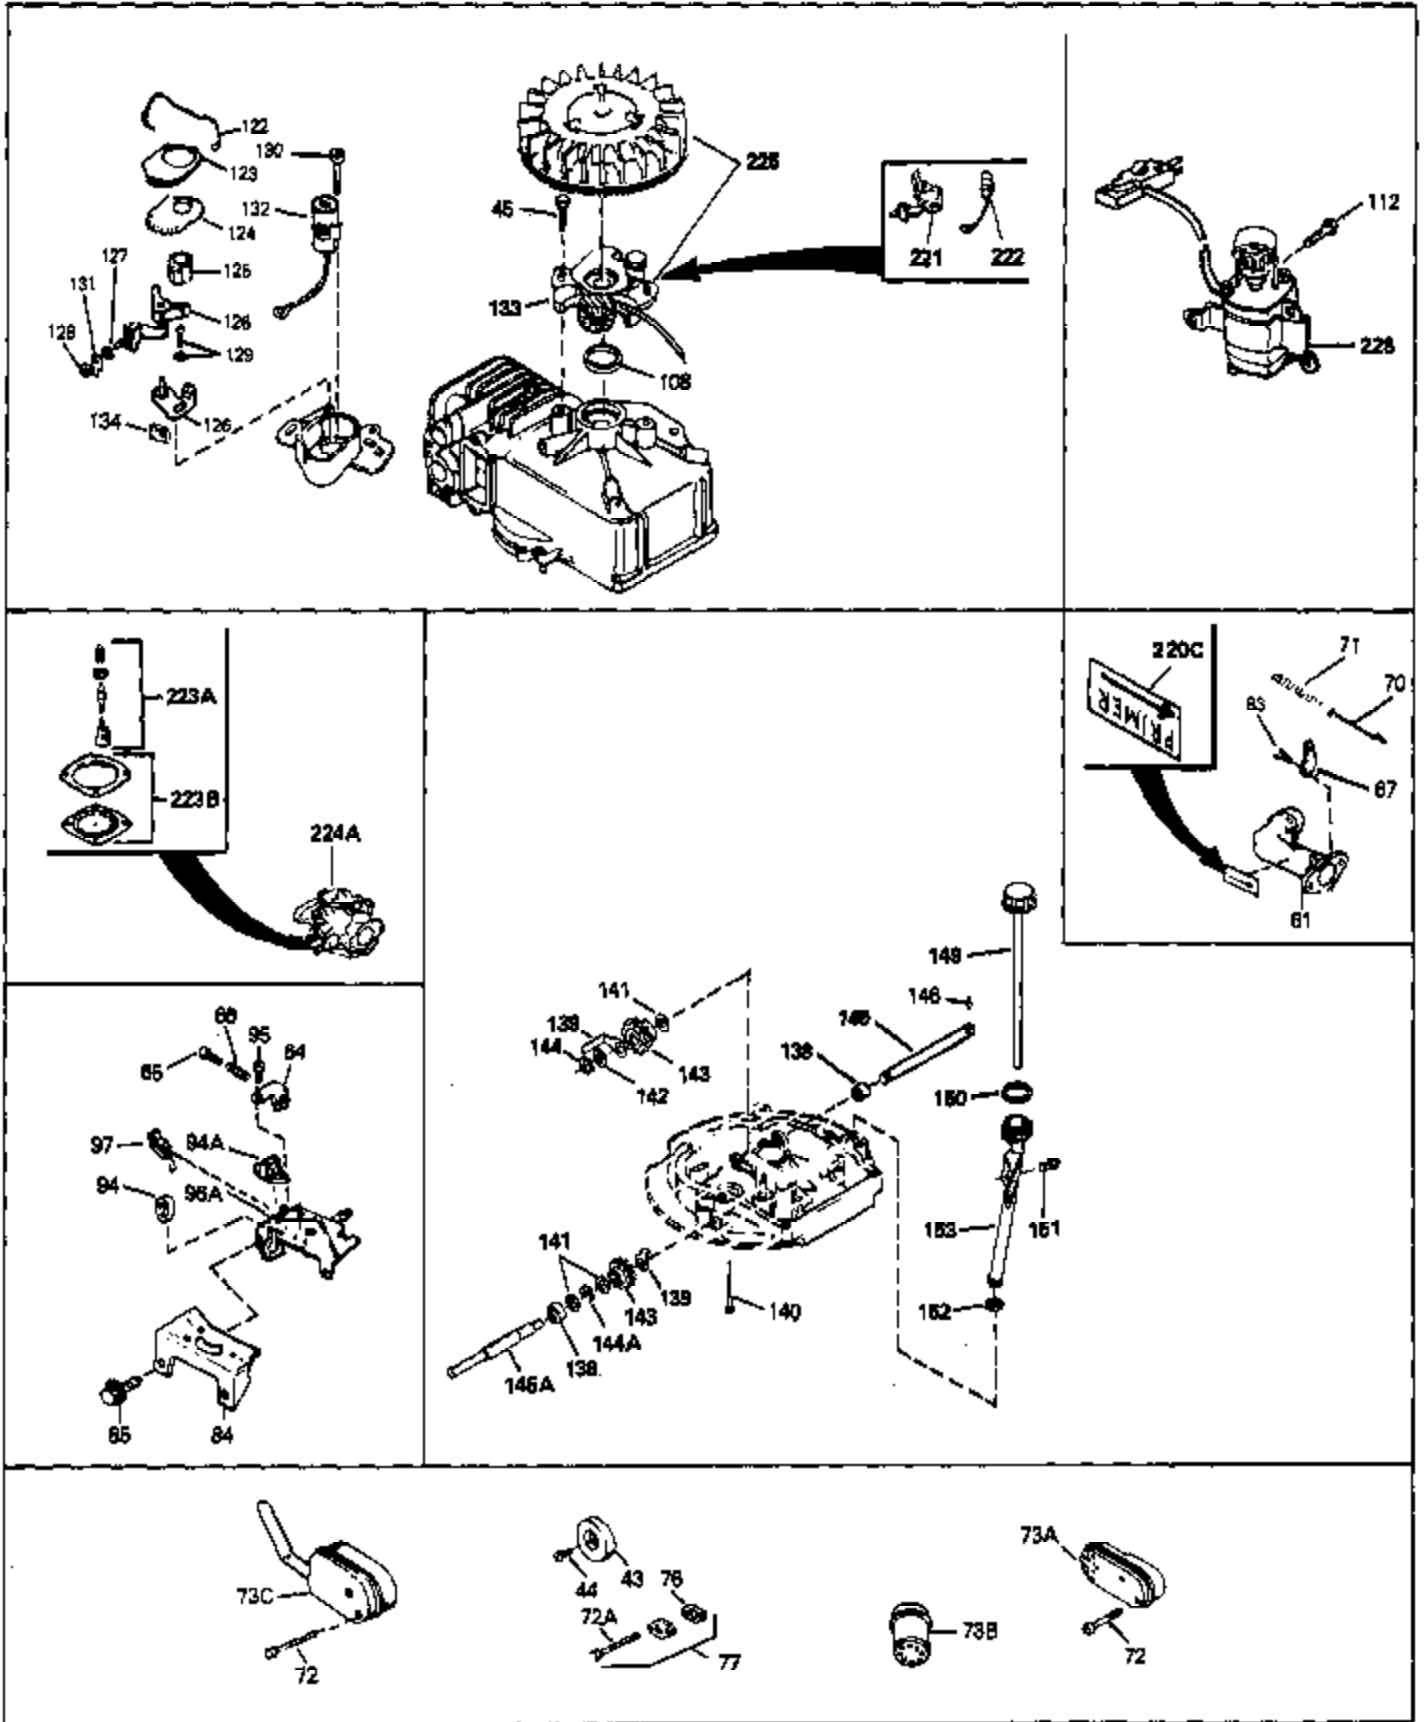

## Engine Parts List #1

Ref #	Part Number	Qty	Description
68A	31342	0	Spring, Compression
68	33802	0	Spring Compression
69	650549	0	Screw
69A	650777	0	Screw, Slotted fil. hd. mach., 6-32 x 7/16
70	34337	0	Link, Governor spring
70A	34336	0	Link, Governor-to-throttle
71	31361	0	Spring, Governor
72	650774	0	Screw, Hex hd., 1/4-20 x 2-3/8
72	650795	0	Screw, Hex hd. cap, Sems, 1/4-20 x 2-5/16
72	650869	0	Screw, Hex hd., 1/4-20 x 2-3/4
72	792005	0	Screw, Hex hd., 1/4-20 x 2-1/2
73	27181B	0	Muffler
80	34231	0	Wire, Ground (One female fitting & one
81	26756	0	Gasket, Carburetor
82	29752	0	Nut
83	6201	0	Screw
95	30200	0	Screw
96	33205A	0	Control Assy., Speed
97	610973	0	Terminal Assy.
98	34345	0	Housing, Blower
99	650831	0	Screw, Hex washer hd. Powerlok thread,
100	30200	0	Screw
101	32170A	0	Tank Assy., Fuel (White Poly) (1 qt.)
102	33032	0	Cap, Fuel filler (Red Plastic) (Spurt
104	26460	0	Clamp, Fuel line
105	29774	0	Line, Fuel (Braided 8.25")
105	30705	0	Line, Fuel (Braided 16")
105	30962	0	Line, Fuel (Braided 32")
105	34357	0	Line, Fuel (Epichlorohydrin 6-3/4")
106A	650791	0	Washer, Belleville
106	650815	0	Washer, Belleville
107	650607	0	Nut, Flywheel
109	34113	0	Plug, Screen
113	30593	0	Clip, Magneto wire
114	27275	0	Clip, Hi-tension wire
121	730207	0	Magneto-to-Solid State Conversion Kit
154	34340	0	Element, Air cleaner (Poly)
155	34341A	0	Cover, Air cleaner (Black)
156	34339	0	Body, Air cleaner
157	650806	0	Screw, Hex washer hd. shoulder, 10-32 x 5/8
162	34338	0	Gasket, Air cleaner
220B	34363	0	Decal, Instruction
220	34346	0	Decal, Instruction
220	550223	0	Decal, Name
220E	35344	0	Decal, Control
223	631021	0	Inlet Needle, Seat & Clip Assy.
224	632046A	0	Carburetor
226	590531	0	Starter, Side mount rewind
230	33238D	0	Gasket Set

Ref #	Part Number	Qty	Description
41A	0	0	Rivet, Pop (3/16" Dia.)
41A	650735	0	Screw
102	33032	0	Cap, Fuel filler (Red Plastic) (Spurt
157	650806	0	Screw, Hex washer hd. shoulder, 10-32 x 5/8
202	730194	0	Rope Guide Kit