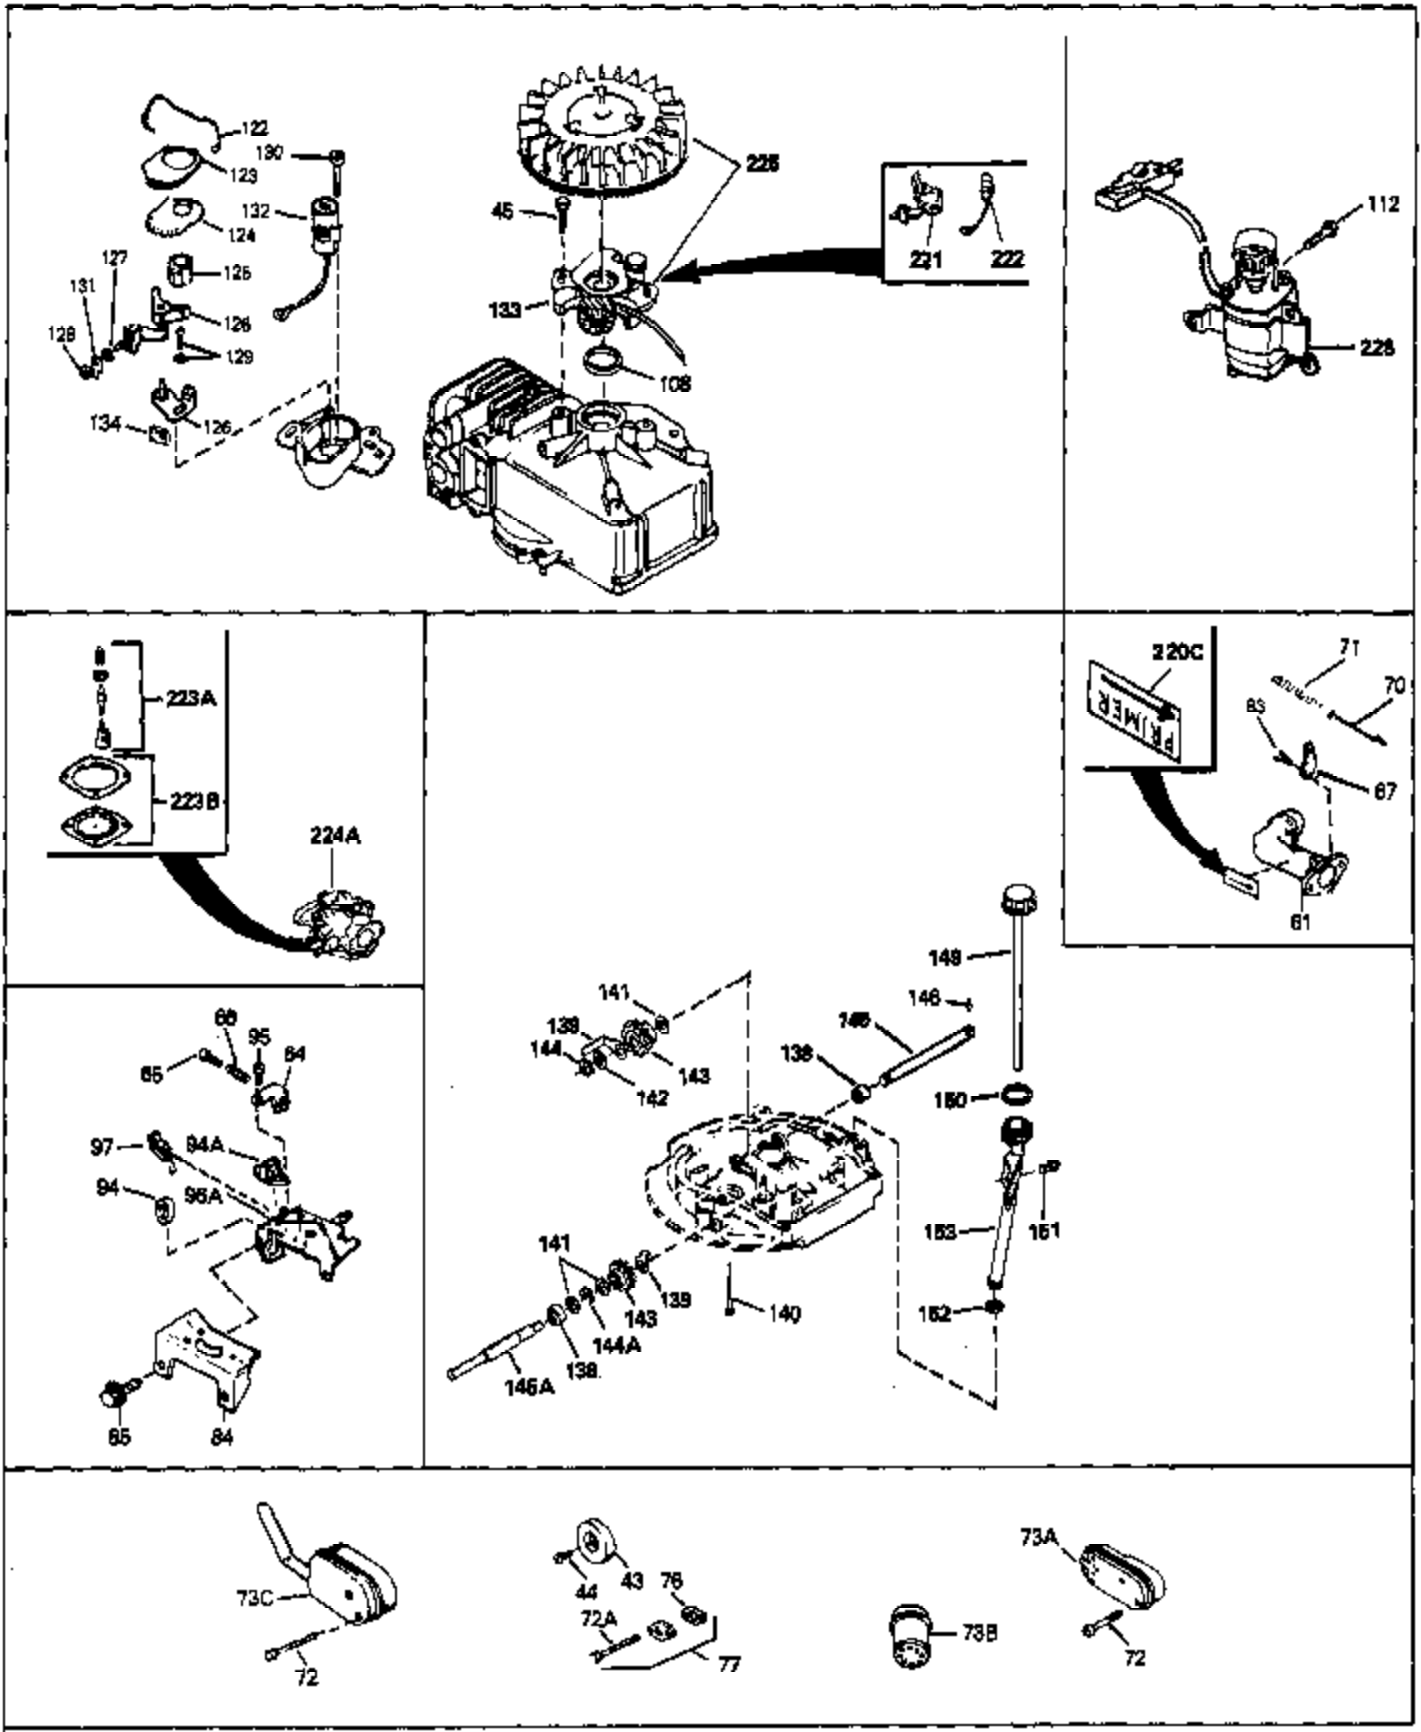

Engine Parts List #1

Ref #	Part Number	Qty	Description
69A	650777	0	Screw, Slotted fil. hd. mach., 6-32 x 7/16
69	650549	0	Screw
70A	34336	0	Link, Governor-to-throttle
70	34337	0	Link, Governor spring
71	31361	0	Spring, Governor
72	650774	0	Screw, Hex hd., 1/4-20 x 2-3/8
72	650795	0	Screw, Hex hd. cap, Sems, 1/4-20 x 2-5/16
72	650869	0	Screw, Hex hd., 1/4-20 x 2-3/4
72	792005	0	Screw, Hex hd., 1/4-20 x 2-1/2
73	27181B	0	Muffler
80	34231	0	Wire, Ground (One female fitting & one
81	26756	0	Gasket, Carburetor
82	29752	0	Nut
83	6201	0	Screw
92	28942	0	Screw
93	27793	0	Clip, Conduit
95	30200	0	Screw
96	33131A	0	Control Assy., Speed
97	610973	0	Terminal Assy.
98	34345	0	Housing, Blower
99	650831	0	Screw, Hex washer hd. Powerlok thread,
100	30200	0	Screw
101	32170A	0	Tank Assy., Fuel (White Poly) (1 qt.)
102	33032	0	Cap, Fuel filler (Red Plastic) (Spurt
104	26460	0	Clamp, Fuel line
105	29774	0	Line, Fuel (Braided 8.25")
105	30705	0	Line, Fuel (Braided 16")
105	30962	0	Line, Fuel (Braided 32")
105	34357	0	Line, Fuel (Epichlorohydrin 6-3/4")
106	650815	0	Washer, Belleville
106A	650791	0	Washer, Belleville
107	650607	0	Nut, Flywheel
109	34113	0	Plug, Screen
113	30593	0	Clip, Magneto wire
114	27275	0	Clip, Hi-tension wire
121	730207	0	Magneto-to-Solid State Conversion Kit
154	34340	0	Element, Air cleaner (Poly)
155	34341A	0	Cover, Air cleaner (Black)
156	34339	0	Body, Air cleaner
157	650806	0	Screw, Hex washer hd. shoulder, 10-32 x 5/8
162	34338	0	Gasket, Air cleaner
220B	34363	0	Decal, Instruction
220	34346	0	Decal, Instruction
220	550223	0	Decal, Name
223	631021	0	Inlet Needle, Seat & Clip Assy.
224	632046A	0	Carburetor
226	590531	0	Starter, Side mount rewind
230	33238D	0	Gasket Set

Ref #	Part Number	Qty	Description
41A	0	0	Rivet, Pop (3/16" Dia.)
41A	650735	0	Screw
102	33032	0	Cap, Fuel filler (Red Plastic) (Spurt
157	650806	0	Screw, Hex washer hd. shoulder, 10-32 x 5/8
202	730194	0	Rope Guide Kit