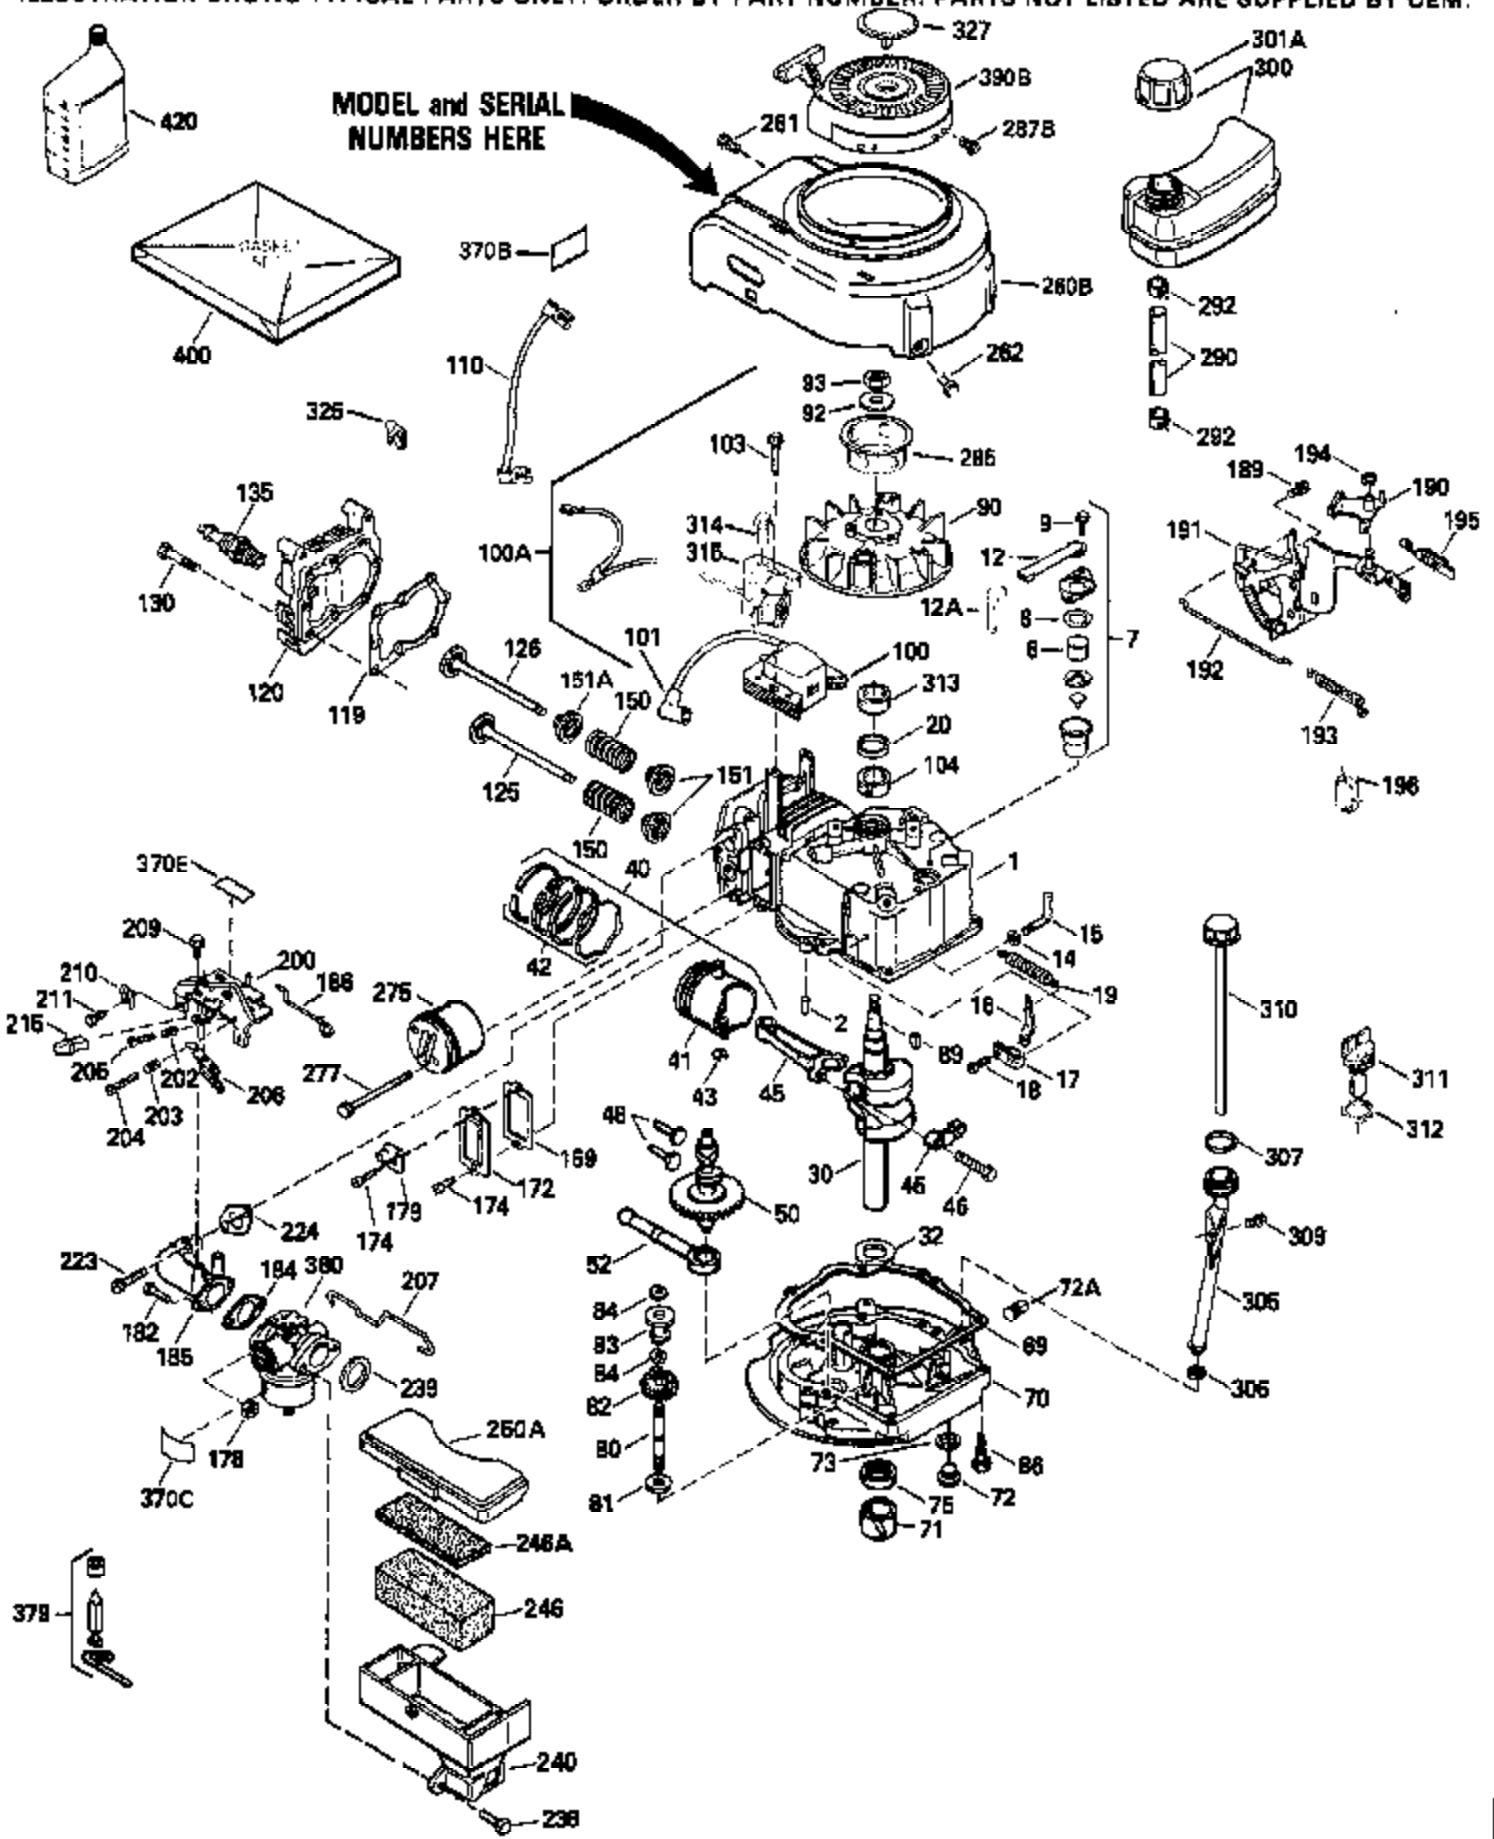

ILLUSTRATION SHOWS TYPICAL PARTS ONLY. ORDER BY PART NUMBER. PARTS NOT LISTED ARE SUPPLIED BY OEM.

MODEL and SERIAL
NUMBERS HERE

Ref #	Part Number	Qty	Description
1	34975		Cylinder Ass'y. (Incl. 2, 8, 9 & 20) (2-1/2")
2	26727		Pin, Dowel
6	33734		Element, Breather
7	34214A		Breather Ass'y. (Incl. 6, 8, 9, 12 & 12A)
8	33735		* Gasket, Breather
9	30200		Screw, 10-24 x 9/16"
12	33886		Tube, Breather
14	28277		Washer
15	30589		Rod, Governor (Incl. 14)
16	31383A		Lever, Governor
17	31335		Clamp, Governor lever
18	650548		Screw, 8-32 x 5/16"
19	31361		Spring, Extension
20	32600		Seal, Oil
30	34463		Crankshaft Ass'y.
40	34514		Piston, Pin & Ring Set (Std.) (2-1/2" Bore)
40	34515		Piston, Pin & Ring Set (.010" OS)
40	34516		Piston, Pin & Ring Set (.020" OS)
41	32538B		Piston & Pin Ass'y. (Incl. 43)(Std.)(2-1/2")
41	32548B		Piston & Pin Ass'y. (Incl. 43) (.010" OS)
41	32549B		Piston & Pin Ass'y. (Incl. 43) (.020" OS)
42	28986		Ring Set (Std.) (2-1/2" Bore)
42	28987		Ring Set (.010" OS)
42	28988		Ring Set (.020" OS)
43	20381		Ring, Piston pin retaining
45	30963B		Rod Assy., Connecting (Incl. 46)
46	32610A		Bolt, Connecting rod
48	27241		Lifter, Valve
50	33148A		Camshaft
52	29914		Oil Pump Assy.
69	35261		* Gasket, Mounting flange
70	30571A		Flange Ass'y. (Incl. 72, 73, 75, 80 & 311)
72	30572		Plug, Oil drain (Incl. 73)
73	28833		* Drain Plug Gasket (Not req. W/plastic plug)
75	26208		Seal, Oil
80	30574		Shaft, Governor
81	30590A		Washer, Flat
82	30591		Gear Assy., Governor (Incl. 81)
83	30588A		Spool, Governor
84	29193		Ring, Retaining
86	650488		Screw, 1/4-20 x 1-1/4"
89	611004		Flywheel Key
90	611046A		Flywheel
92	650815		Washer, Belleville
93	650816		Nut, Flywheel
100	730207		Magneto-to-Solid State Conversion Kit (Includes solid state module, solid state flywheel key, and instructions.)(Use as required on external ignition engines only.)
100	34443A		Solid State Assy.
103	650814		Screw, Torx T-15, 10-24 x 1"
110	34231		Ground Wire
119	29953C		* Gasket, Cylinder head
120	34335		Head, Cylinder
125	29313C		Exhaust Valve (Std.) (Incl. 151)
125	29315C		Exhaust Valve (1/32" OS) (Incl. 151)
126	29314B		Intake Valve (Std.) (Incl. 151)
126	29315C		Intake Valve (1/32" OS) (Incl. 151)