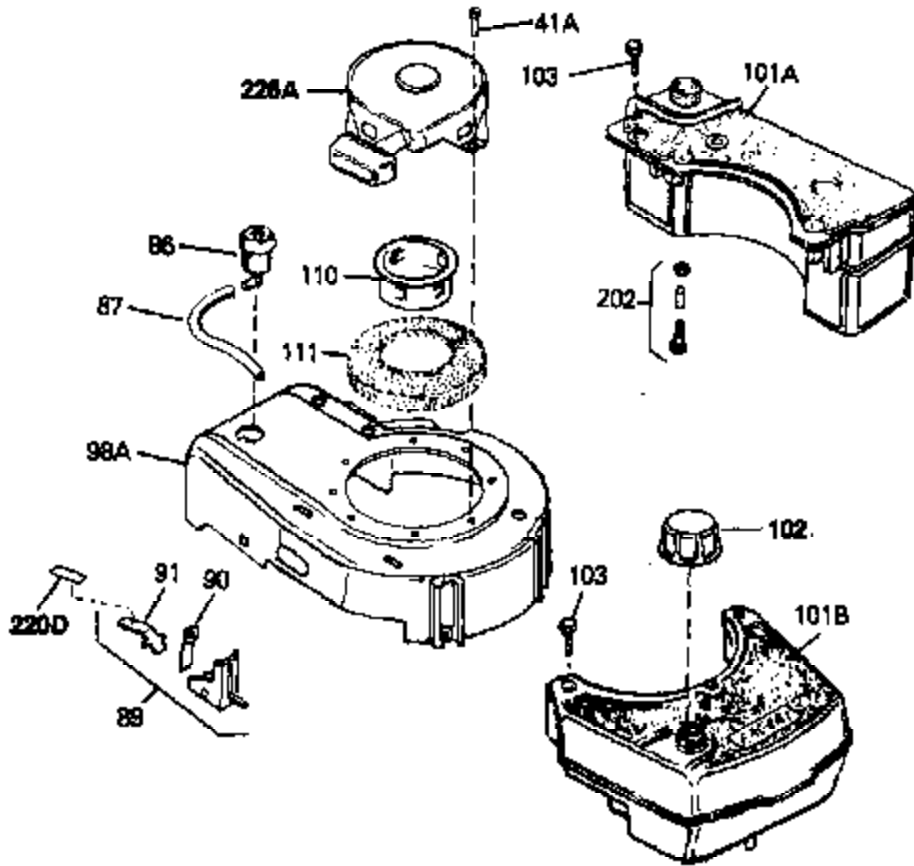

Engine Parts List #1

Ref #	Part Number	Qty	Description
69A	650777	0	Screw, Slotted fil. hd. mach., 6-32 x 7/16
69	650549	0	Screw
70A	34336	0	Link, Governor-to-throttle
70	34337	0	Link, Governor spring
71	31361	0	Spring, Governor
72	650774	0	Screw, Hex hd., 1/4-20 x 2-3/8
72	650795	0	Screw, Hex hd. cap, Sems, 1/4-20 x 2-5/16
72	650869	0	Screw, Hex hd., 1/4-20 x 2-3/4
72	792005	0	Screw, Hex hd., 1/4-20 x 2-1/2
73	27181B	0	Muffler
80	34231	0	Wire, Ground (One female fitting & one
81	26756	0	Gasket, Carburetor
82	29752	0	Nut
83	6201	0	Screw
92	28942	0	Screw
93	27793	0	Clip, Conduit
95	30200	0	Screw
96	33131A	0	Control Assy., Speed
97	610973	0	Terminal Assy.
98	34345	0	Housing, Blower
99	650831	0	Screw, Hex washer hd. Powerlok thread,
100	30200	0	Screw
101	32170A	0	Tank Assy., Fuel (White Poly) (1 qt.)
102	33032	0	Cap, Fuel filler (Red Plastic) (Spurt
104	26460	0	Clamp, Fuel line
105	29774	0	Line, Fuel (Braided 8.25")
105	30705	0	Line, Fuel (Braided 16")
105	30962	0	Line, Fuel (Braided 32")
105	34357	0	Line, Fuel (Epichlorohydrin 6-3/4")
106	650815	0	Washer, Belleville
106A	650791	0	Washer, Belleville
107	650607	0	Nut, Flywheel
109	34113	0	Plug, Screen
113	30593	0	Clip, Magneto wire
114	27275	0	Clip, Hi-tension wire
121	730207	0	Magneto-to-Solid State Conversion Kit
154	34340	0	Element, Air cleaner (Poly)
155	34341A	0	Cover, Air cleaner (Black)
156	34339	0	Body, Air cleaner
157	650806	0	Screw, Hex washer hd. shoulder, 10-32 x 5/8
162	34338	0	Gasket, Air cleaner
220B	34363	0	Decal, Instruction
220	34346	0	Decal, Instruction
220	550223	0	Decal, Name
223	631021	0	Inlet Needle, Seat & Clip Assy.
224	632046A	0	Carburetor
226	590531	0	Starter, Side mount rewind
230	33238D	0	Gasket Set

Ref #	Part Number	Qty	Description
41A	0	0	Rivet, Pop (3/16" Dia.)
41A	650735	0	Screw
102	33032	0	Cap, Fuel filler (Red Plastic) (Spurt
157	650806	0	Screw, Hex washer hd. shoulder, 10-32 x 5/8
202	730194	0	Rope Guide Kit