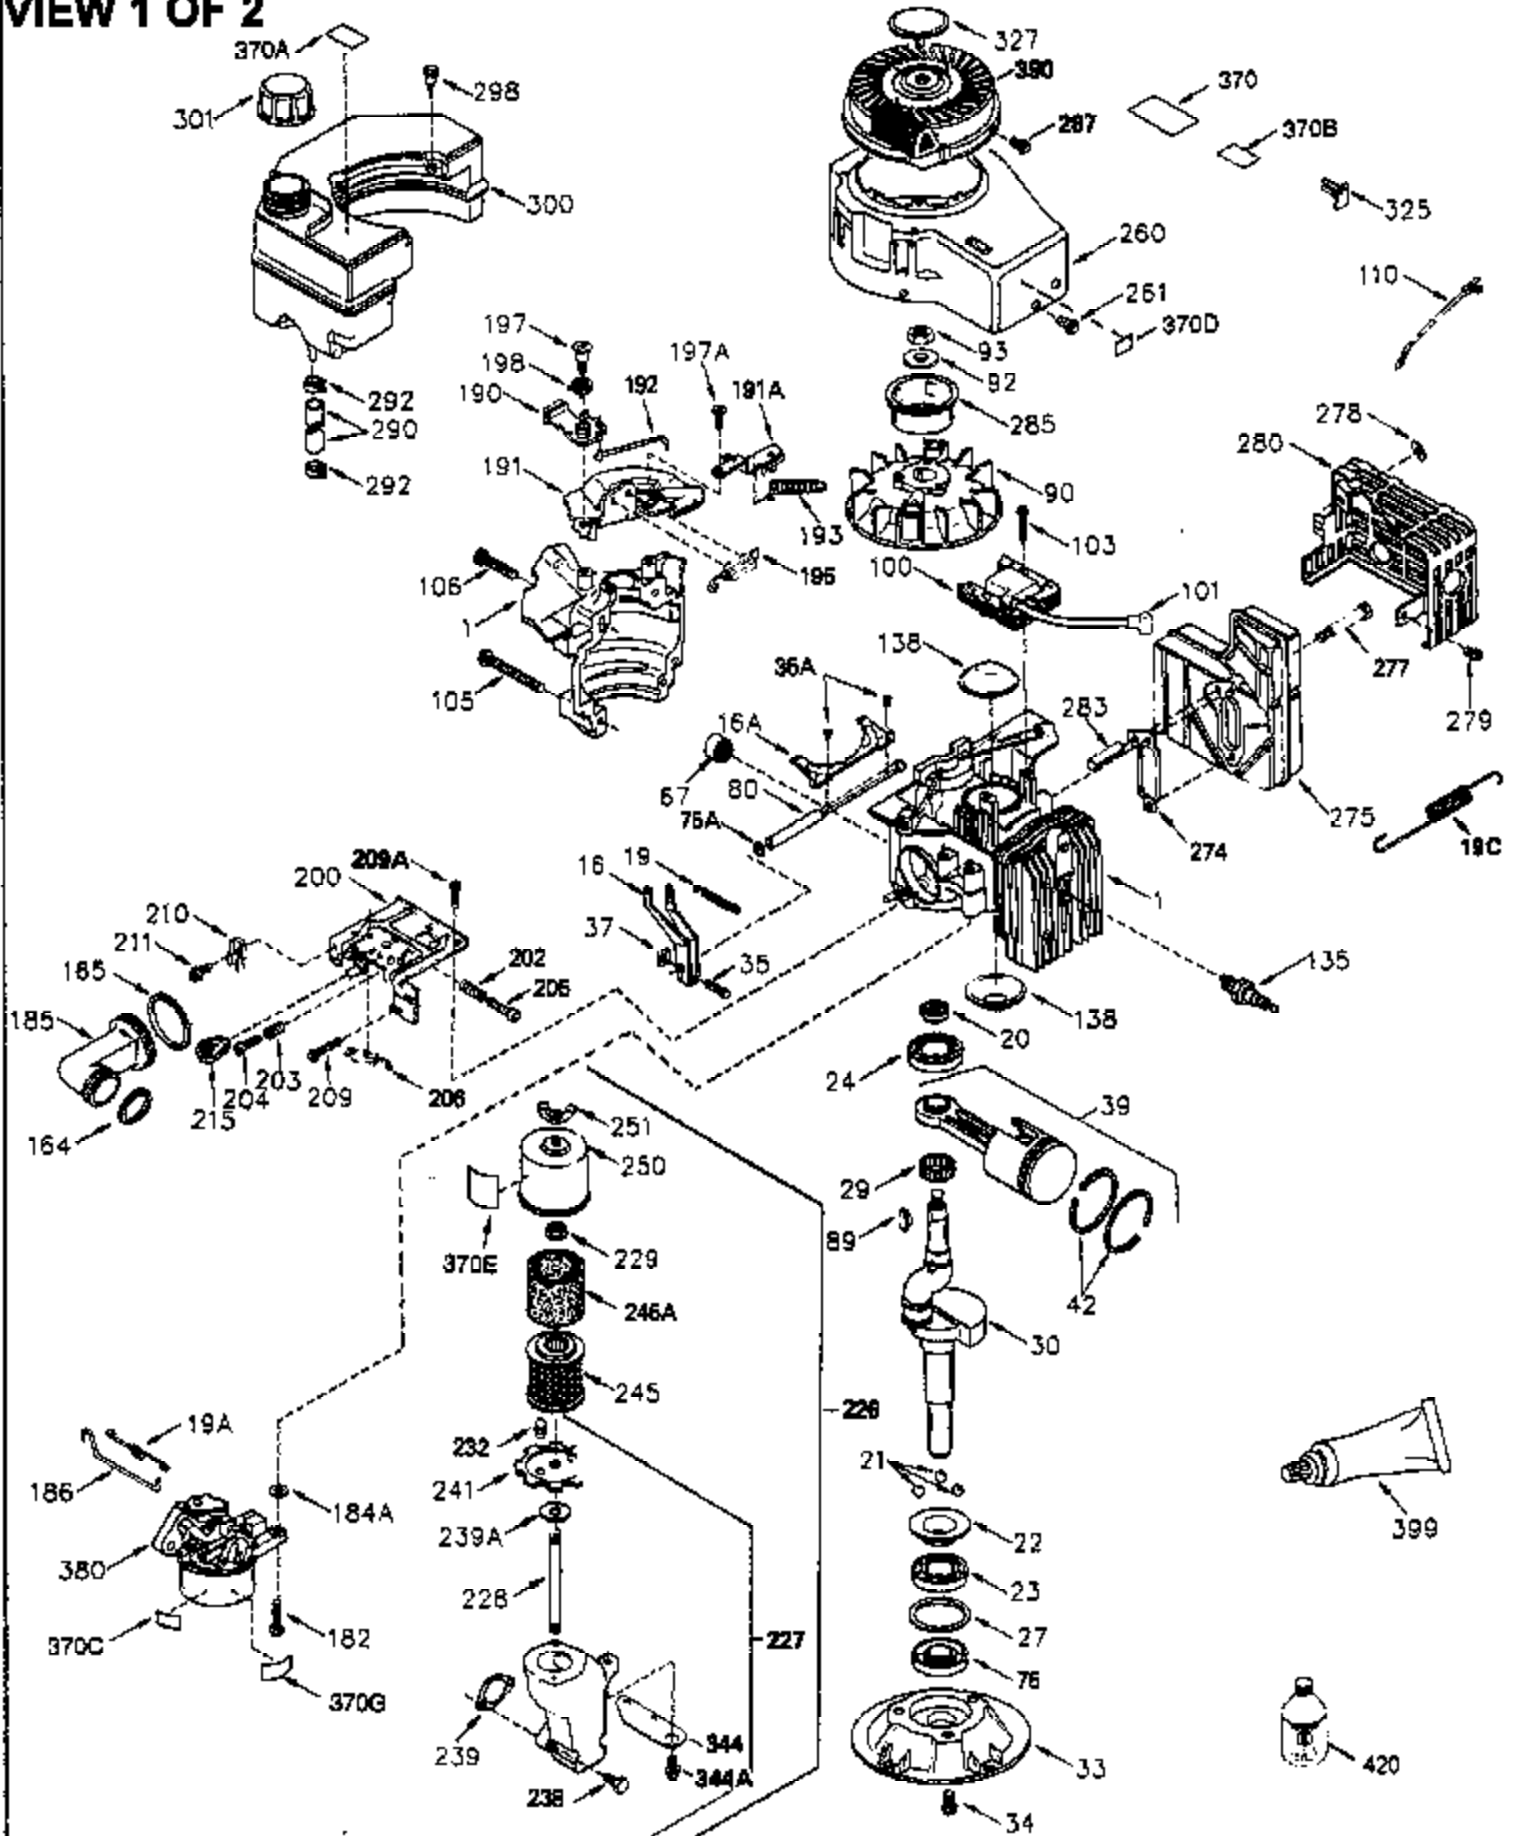

## Engine Parts List #1

Ref #	Part Number	Qty	Description
	1 250288	1	Cylinder (Incl. 67, 75A, 105, 106 & 1 38)
	16 490306	1	Governor Lever
	16A 490304	1	Governor Lever
	19A 490307	1	Backlash Spring
	19 490308	1	Extension Spring
	20 510340	1	Oil Seal
	21 570673	3	Ball Bearing
	22 510338	1	Slide Ring
	23 530158	1	Ball Bearing
	24 530161	1	Ball Bearing
	27 530159	1	Bearing Retainer
	29 530164	1	Bearing Strip (31 Needles)
	30 290567A	1	Crankshaft (Incl. 29)
	33 330179	1	Adapter Plate
	34 792067	3	Screw, 5/16-18 x 1"
	35A 650506	2	Screw, 4-40 x 1/4"
	35 29826	1	Screw, 10-32 x 3/4"
	37 29216	1	Lock Nut, 10-32
	39 310279B	1	Piston & Rod Ass'y. (Incl. 29 & 42)
	42 310239	2	Ring Set
	67 430233	1	Fuel Filter
	75 510339	1	Oil Seal
	75A 510337	1	Oil Seal
	80 490305	1	Governor Shaft
	89 611107	1	Flywheel Key
	90 611109	1	Flywheel
	92 650815	1	Belleville Washer
	93 650816	1	Flywheel Nut
	100 34443B	1	Solid State Ignition
	101 610118	1	Spark Plug Cover
	103 651007	2	Screw, Torx T-15, 10-24 x 15/16"
	105 650892	2	Screw, 5/16-18 x 2-3/16"
	106 650891	2	Screw, 5/16-18 x 1-5/8"
	110 611208	1	Ground Wire
	135 35395	1	Resistor Spark Plug (RJ19LM)
	138 570683	2	Port Cover
	164 510341	1	"O" Ring
	165 510342	1	"O" Ring
	182 792067	2	Screw, 5/16-18 x 1"
	184A 27110	2	Washer
	185 570674	1	Intake Pipe (Incl. 164 & 165)
	186 490309	1	Governor Link
	190 570688	1	Brake Lever
	191 570679	1	S.E. Brake Bracket
	191A 570678A	1	Brake Control Lever
	192 490312	1	Brake Control Link
	193 490311	1	Brake Spring
	195 610973	1	Terminal
	197A 650897	1	Screw, 1/4-20 x 13/32"
	197 650896	1	Screw, 1/4-20 x 13/16"
	198 490313	1	Brake Control Lever Spring
	200 570675A	1	Control Bracket (Incl. 202 thru 206)
	202 32924	1	Compression Spring
	203 31342	1	Compression Spring
	204 650549	1	Screw, 5-40 x 7/16"
	205 650606	1	Screw, 10-32 x 1-1/8"
	206 610973	1	Terminal
	209A 650867	2	Screw, 10-24 x 1/2"