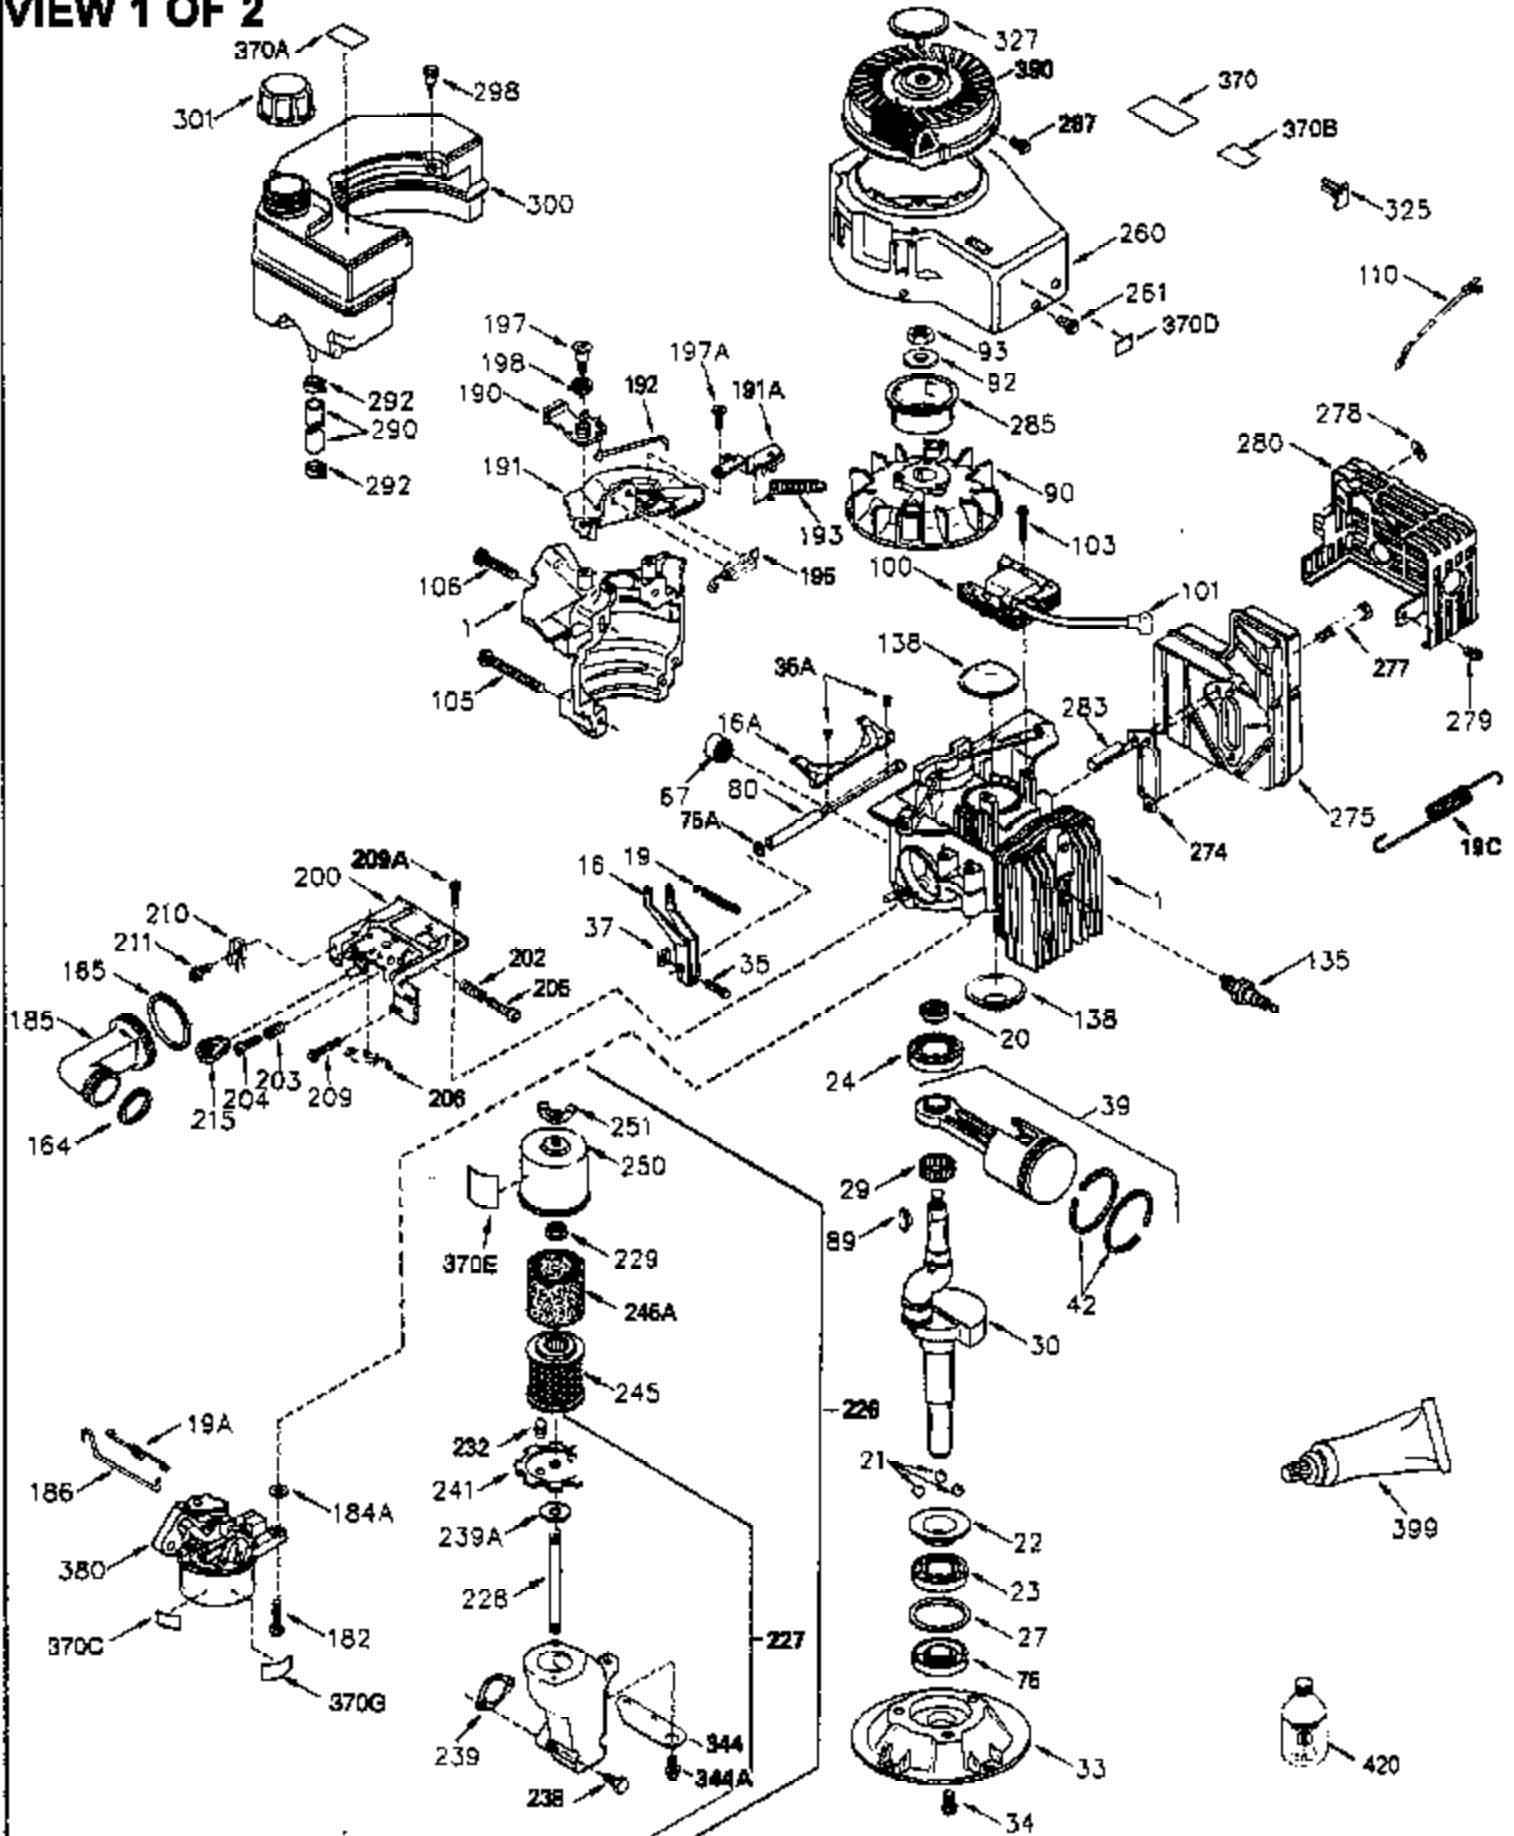

## Engine Parts List #1

Ref #	Part Number	Qty	Description
	1 250288	1	Cylinder (Incl. 67, 75A, 105, 106 & 1 38)
	16 490306	1	Governor Lever
	16A 490304	1	Governor Lever
	19A 490307	1	Backlash Spring
	19 490308	1	Extension Spring
	20 510340	1	Oil Seal
	21 570673	3	Ball Bearing
	22 510338	1	Slide Ring
	23 530158	1	Ball Bearing
	24 530161	1	Ball Bearing
	27 530159	1	Bearing Retainer
	29 530164	1	Bearing Strip (31 Needles)
	30 290567A	1	Crankshaft (Incl. 29)
	33 330179	1	Adapter Plate
	34 792067	3	Screw, 5/16-18 x 1"
	35A 650506	2	Screw, 4-40 x 1/4"
	35 29826	1	Screw, 10-32 x 3/4"
	37 29216	1	Lock Nut, 10-32
	39 310279B	1	Piston & Rod Ass'y. (Incl. 29 & 42)
	42 310239	2	Ring Set
	67 430233	1	Fuel Filter
	75 510339	1	Oil Seal
	75A 510337	1	Oil Seal
	80 490305	1	Governor Shaft
	89 611107	1	Flywheel Key
	90 611109	1	Flywheel
	92 650815	1	Belleville Washer
	93 650816	1	Flywheel Nut
	100 34443B	1	Solid State Ignition
	101 610118	1	Spark Plug Cover
	103 651007	2	Screw, Torx T-15, 10-24 x 15/16"
	105 650892	2	Screw, 5/16-18 x 2-3/16"
	106 650891	2	Screw, 5/16-18 x 1-5/8"
	110 611208	1	Ground Wire
	135 35395	1	Resistor Spark Plug (RJ19LM)
	138 570683	2	Port Cover
	164 510341	1	"O" Ring
	165 510342	1	"O" Ring
	182 792067	2	Screw, 5/16-18 x 1"
	184A 27110	2	Washer
	185 570674	1	Intake Pipe (Incl. 164 & 165)
	186 490309	1	Governor Link
	190 570688	1	Brake Lever
	191 570679	1	S.E. Brake Bracket
	191A 570678A	1	Brake Control Lever
	192 490312	1	Brake Control Link
	193 490311	1	Brake Spring
	195 610973	1	Terminal
	197A 650897	1	Screw, 1/4-20 x 13/32"
	197 650896	1	Screw, 1/4-20 x 13/16"
	198 490313	1	Brake Control Lever Spring
	200 570675A	1	Control Bracket (Incl. 202 thru 206)
	202 32924	1	Compression Spring
	203 31342	1	Compression Spring
	204 650549	1	Screw, 5-40 x 7/16"
	205 650606	1	Screw, 10-32 x 1-1/8"
	206 610973	1	Terminal
	209A 650867	2	Screw, 10-24 x 1/2"