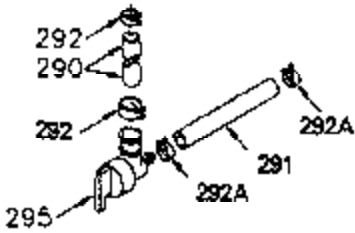

ILLUSTRATION SHOWS TYPICAL PARTS ONLY. ORDER BY PART NUMBER. PARTS NOT LISTED ARE SUPPLIED BY OEM.

VIEW 2 OF 2

Ref #	Part Number	Qty	Description
200	570696A	1	Control Bracket (Incl. 202 thru 205)
202	32924	1	Compression Spring
205	650606	1	Screw, 10-32 x 1-1/8"
209A	650867	2	Screw, 10-24 x 1/2"
209	650735	1	Screw, 10-24 x 3/8"
245	34782B	1	## Air Cleaner Filter
245A	34783	1	## Air Cleaner Filter
286A	36403	1	Starter Air Cleaner
287	650926	4	Screw, 8-32 x 21/64"
290	29774		Fuel Line
291	29774	1	Fuel Line
292	26460	4	Fuel Line Clamp
295	35857	1	Fuel Shut-Off Valve
370E	37089	1	Air Cleaner Decal
370K	36695	1	Starter Decal
390	590732	1	Rewind Starter (NOTE: This engine could have been built with 590738 starter.)
410A	730604	1	Starter Muff Kit (Incl. 286A, 412A & 412B)
412B	36404	1	Starter Air Cleaner Mounting Ring
412A	36405	2	Starter Air Cleaner Mounting Bracket