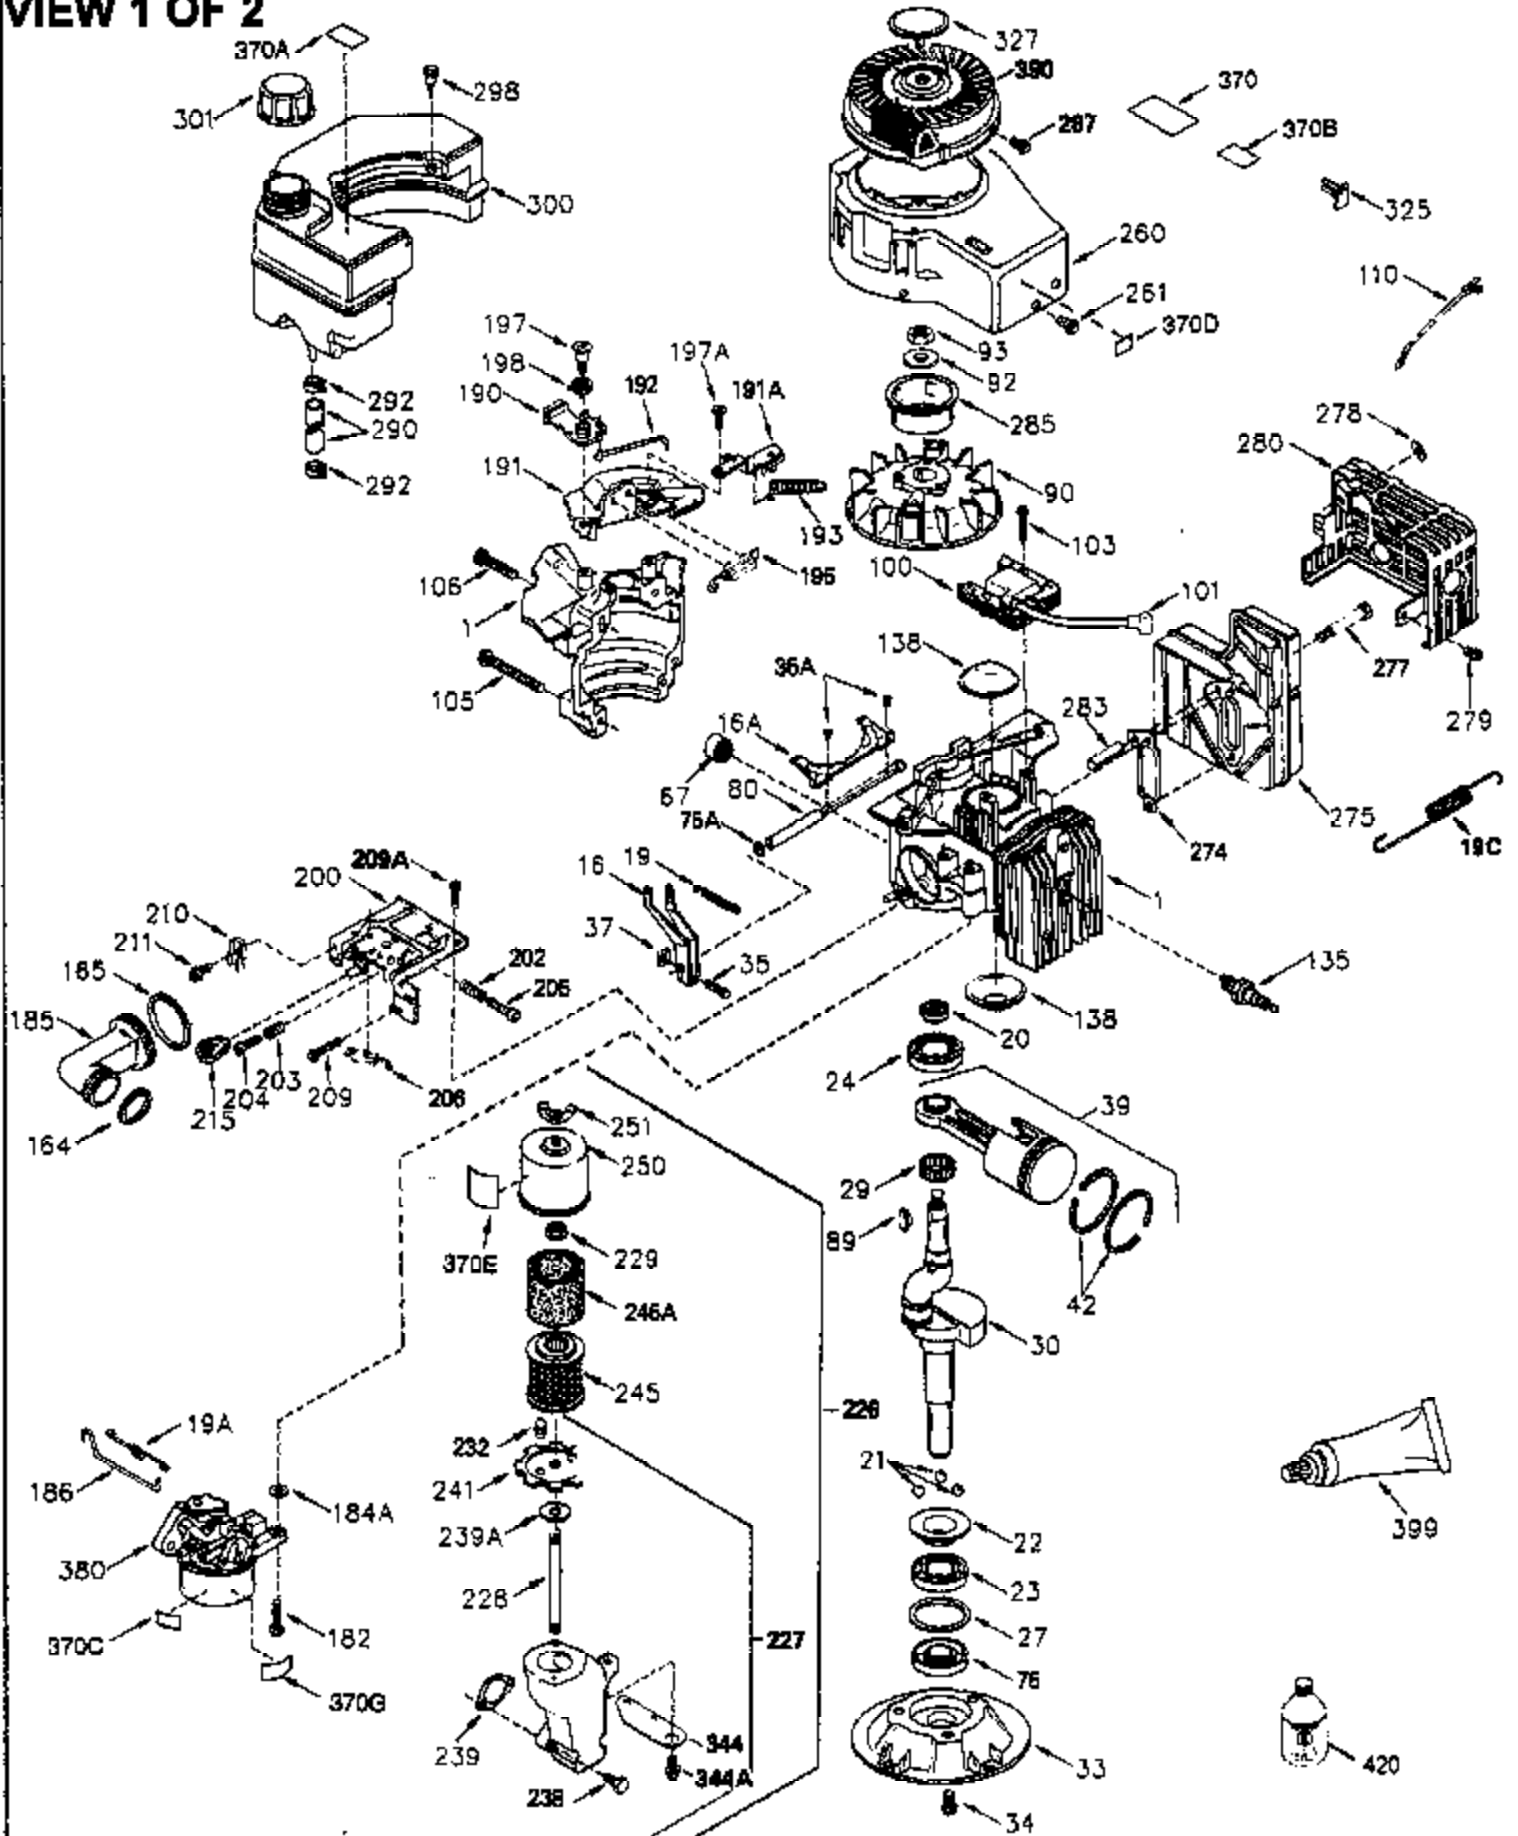

ILLUSTRATION SHOWS TYPICAL PARTS ONLY. ORDER BY PART NUMBER. PARTS NOT LISTED ARE SUPPLIED BY OEM.

VIEW 1 OF 2

Engine Parts List #1

Ref #	Part Number	Qty	Description
	1 250288	1	Cylinder (Incl. 67, 75A, 105, 106 & 1 38)
16A	490304	1	Governor Lever
16	490306	1	Governor Lever
19	490308	1	Extension Spring
19A	490307	1	Backlash Spring
20	510340	1	Oil Seal
21	570673	3	Ball Bearing
22	510338	1	Slide Ring
23	530158	1	Ball Bearing
24	530161	1	Ball Bearing
27	530159	1	Bearing Retainer
29	530164	1	Bearing Strip (31 Needles)
30	290573B	1	Crankshaft (Incl. 29)
33	330179	1	Adapter Plate
34	792067	3	Screw, 5/16-18 x 1"
35A	650506	2	Screw, 4-40 x 1/4"
35	29826	1	Screw, 10-32 x 3/4"
37	29216	1	Lock Nut, 10-32
39	310279B	1	Piston & Rod Ass'y. (Incl. 29 & 42)
42	310239	2	Ring Set
67	430233	1	Fuel Filter
75A	510337	1	Oil Seal
75	510339	1	Oil Seal
80	490305	1	Governor Shaft
89	611107	1	Flywheel Key
90	611109	1	Flywheel
92	650815	1	Belleville Washer
93	650816	1	Flywheel Nut
100	34443B	1	Solid State Ignition
101	610118	1	Spark Plug Cover
103	651007	2	Screw, Torx T-15, 10-24 x 15/16"
105	650892	2	Screw, 5/16-18 x 2-3/16"
106	650891	2	Screw, 5/16-18 x 1-5/8"
110	611110	1	Ground Wire
135	35395	1	Resistor Spark Plug (RJ19LM)
138	570683	2	Port Cover
164	510341	1	"O" Ring
165	510342	1	"O" Ring
182	792067	2	Screw, 5/16-18 x 1"
184A	27110	2	Washer
185	570674	1	Intake Pipe (Incl. 164 & 165)
186	490309	1	Governor Link
190	570688	1	Brake Lever
191A	570678A	1	Brake Control Lever
191	570677	1	S.E. Brake Bracket Assembly
192	490312	1	Brake Control Link
193	490311	1	Brake Spring
195	610973	1	Terminal
197	650896	1	Screw, 1/4-20 x 13/16"
197A	650897	1	Screw, 1/4-20 x 13/32"
198	490313	1	Brake Control Lever Spring
200	570696A	1	Control Bracket (Incl. 202 thru 205)
202	32924	1	Compression Spring
204	650926	1	Screw, 8-32 x 21/64"
205	650606	1	Screw, 10-32 x 1-1/8"
209A	650867	2	Screw, 10-24 x 1/2"
209	650735	1	Screw, 10-24 x 3/8"
226	730575C	1	Air Cleaner Kit (Incl. items marked # # sign)