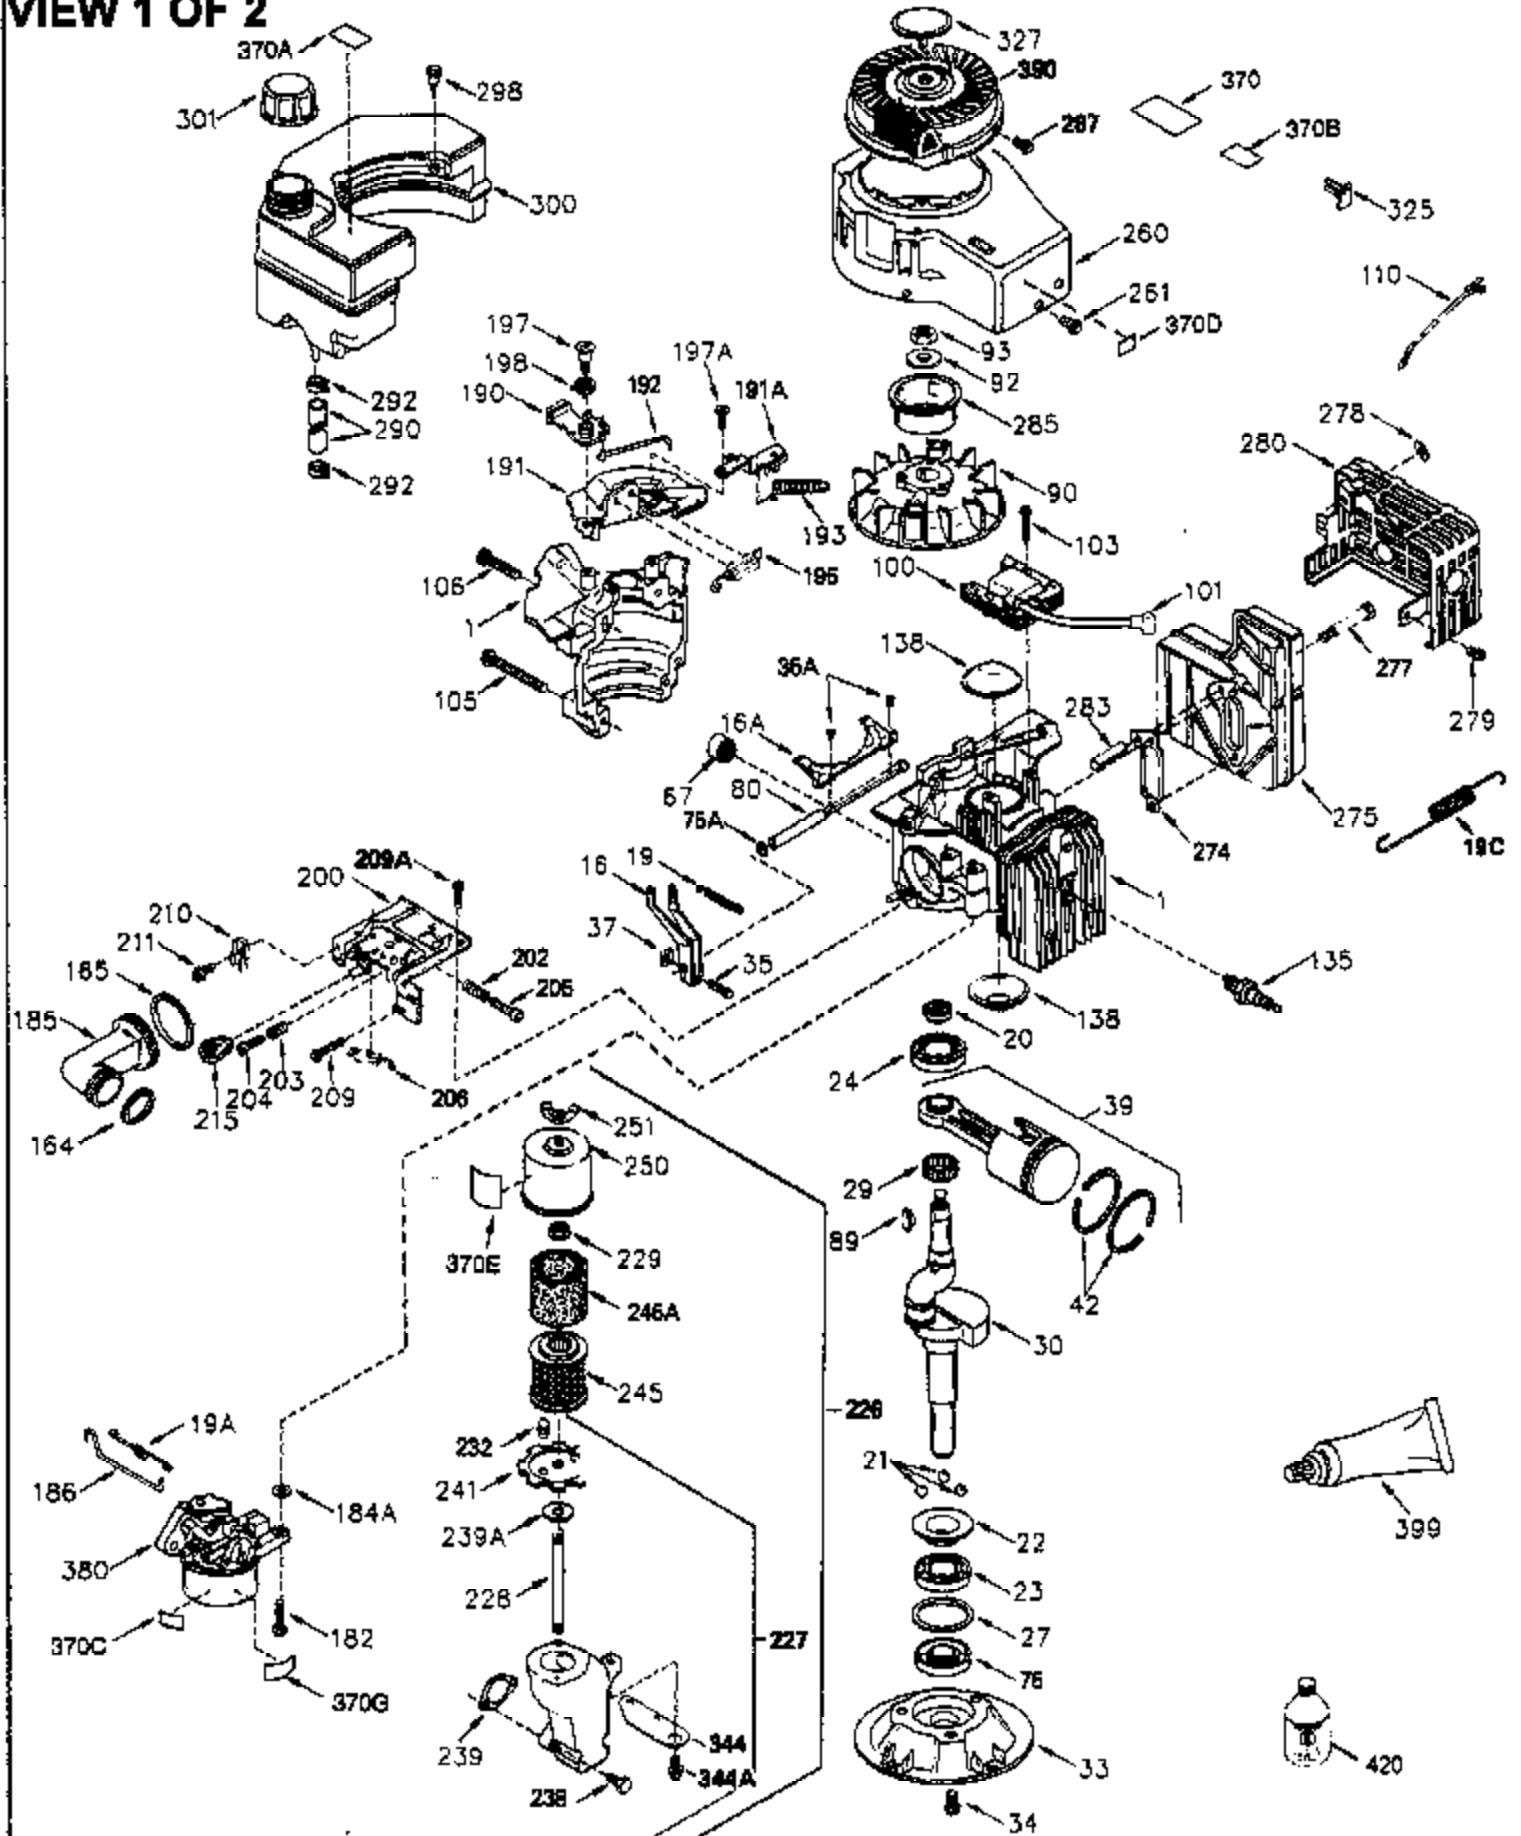

## Engine Parts List #1

Ref #	Part Number	Qty	Description
	1 250288	1	Cylinder (Incl. 67, 75A, 105, 106 & 1 38)
16A	490304	1	Governor Lever
16	490306	1	Governor Lever
19	490308	1	Extension Spring
19A	490307	1	Backlash Spring
20	510340	1	Oil Seal
21	570673	3	Ball Bearing
22	510338	1	Slide Ring
23	530158	1	Ball Bearing
24	530161	1	Ball Bearing
27	530159	1	Bearing Retainer
29	530164	1	Bearing Strip (31 Needles)
30	290573B	1	Crankshaft (Incl. 29)
33	330179	1	Adapter Plate
34	792067	3	Screw, 5/16-18 x 1"
35	29826	1	Screw, 10-32 x 3/4"
35A	650506	2	Screw, 4-40 x 1/4"
37	29216	1	Lock Nut, 10-32
39	310279B	1	Piston & Rod Ass'y. (Incl. 29 & 42)
42	310239	2	Ring Set
67	430233	1	Fuel Filter
75	510339	1	Oil Seal
75A	510337	1	Oil Seal
80	490305	1	Governor Shaft
89	611107	1	Flywheel Key
90	611109	1	Flywheel
92	650815	1	Belleville Washer
93	650816	1	Flywheel Nut
100	34443A	1	Solid State Ignition
101	610118	1	Spark Plug Cover
103	651007	2	Screw, Torx T-15, 10-24 x 15/16"
105	650892	2	Screw, 5/16-18 x 2-3/16"
106	650891	2	Screw, 5/16-18 x 1-5/8"
110	611110	1	Ground Wire
135	35395	1	Resistor Spark Plug (RJ19LM)
138	570683	2	Port Cover
164	510341	1	"O" Ring
165	510342	1	"O" Ring
182	792067	2	Screw, 5/16-18 x 1"
184A	27110	2	Washer
185	570674	1	Intake Pipe (Incl. 164 & 165)
186	490309	1	Governor Link
190	570688	1	Brake Lever
191A	570678A	1	Brake Control Lever
191	570677	1	S.E. Brake Bracket Assembly
192	490312	1	Brake Control Link
193	490311	1	Brake Spring
195	610973	1	Terminal
197	650896	1	Screw, 1/4-20 x 13/16"
197A	650897	1	Screw, 1/4-20 x 13/32"
198	490313	1	Brake Control Lever Spring
200	570696A	1	Control Bracket (Incl. 202 thru 205)
202	32924	1	Compression Spring
205	650606	1	Screw, 10-32 x 1-1/8"
209A	650867	2	Screw, 10-24 x 1/2"
209	650735	1	Screw, 10-24 x 3/8"
226	730575B	1	Air Cleaner Kit (Incl. items marked # # sign)
227	450249A	1	## A/C Elbow (Incl. items marked with # sign)