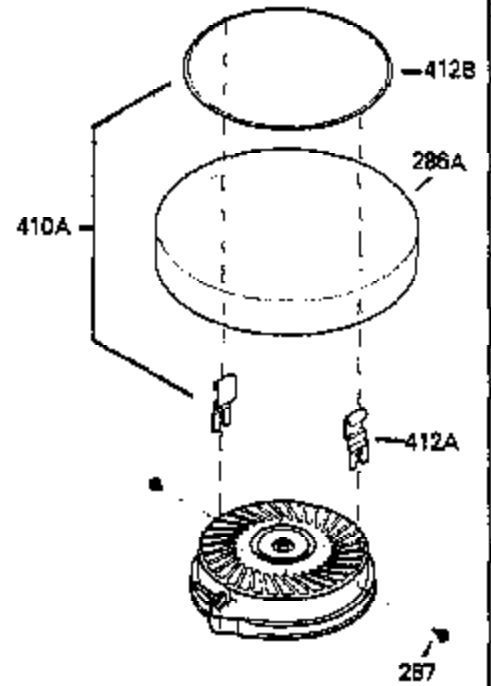

ILLUSTRATION SHOWS TYPICAL PARTS ONLY. ORDER BY PART NUMBER. PARTS NOT LISTED ARE SUPPLIED BY OEM.

VIEW 2 OF 2

Ref #	Part Number	Qty	Description
200	570696A	1	Control Bracket (Incl. 202 thru 205)
202	32924	1	Compression Spring
204A	650926	1	Screw, 8-32 x 21/64"
205	650606	1	Screw, 10-32 x 1-1/8"
209A	650867	2	Screw, 10-24 x 1/2"
209	650735	1	Screw, 10-24 x 3/8"
245A	34783	1	## Air Cleaner Filter
245	34782A	1	## Air Cleaner Filter
286A	36403	1	Starter Air Cleaner
287	650926	4	Screw, 8-32 x 21/64"
290	29774		Fuel Line
291	29774	1	Fuel Line
292	26460	4	Fuel Line Clamp
295	35857	1	Fuel Shut-Off Valve
370K	36695	1	Starter Decal
390	590732	1	Rewind Starter (NOTE: This engine could have been built with 590738 starter. Refer to the design of the rope pulley strength ribs for part identification. Individual starter parts do not interchange.)
410A	730604	1	Starter Muff Kit (Incl. 286A, 412A & 412B)
412A	36405	2	Starter Air Cleaner Mounting Bracket
412B	36404	1	Starter Air Cleaner Mounting Ring