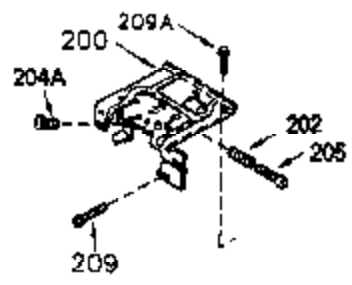

ILLUSTRATION SHOWS TYPICAL PARTS ONLY. ORDER BY PART NUMBER. PARTS NOT LISTED ARE SUPPLIED BY OEM.

VIEW 2 OF 2

Ref #	Part Number	Qty	Description
200	570696A	1	Control Bracket (Incl. 202 thru 205)
202	32924	1	Compression Spring
204A	650926	1	Screw, 8-32 x 21/64"
205	650606	1	Screw, 10-32 x 1-1/8"
209A	650867	2	Screw, 10-24 x 1/2"
209	650735	1	Screw, 10-24 x 3/8"
245A	34783	1	## Air Cleaner Filter
245	34782A	1	## Air Cleaner Filter
286A	36403	1	Starter Air Cleaner
287	650926	4	Screw, 8-32 x 21/64"
290	29774		Fuel Line
291	29774	1	Fuel Line
292	26460	4	Fuel Line Clamp
295	35857	1	Fuel Shut-Off Valve
370K	36695	1	Starter Decal
390	590732	1	Rewind Starter (NOTE: This engine could have been built with 590738 starter. Refer to the design of the rope pulley strength ribs for part identification. Individual starter parts do not interchange.)
410A	730604	1	Starter Muff Kit (Incl. 286A, 412A & 412B)
412A	36405	2	Starter Air Cleaner Mounting Bracket
412B	36404	1	Starter Air Cleaner Mounting Ring