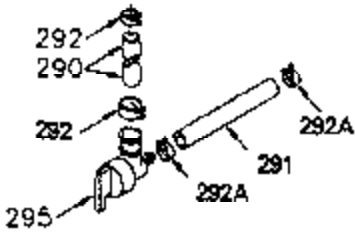

ILLUSTRATION SHOWS TYPICAL PARTS ONLY. ORDER BY PART NUMBER. PARTS NOT LISTED ARE SUPPLIED BY OEM.

VIEW 2 OF 2

Ref #	Part Number	Qty	Description
200	570696A	1	Control Bracket (Incl. 202 thru 205)
202	32924	1	Compression Spring
204A	650926	1	Screw, 8-32 x 21/64"
205	650606	1	Screw, 10-32 x 1-1/8"
209A	650867	2	Screw, 10-24 x 1/2"
209	650735	1	Screw, 10-24 x 3/8"
245A	34783	1	## Air Cleaner Filter
245	34782A	1	## Air Cleaner Filter
286A	36403	1	Starter Air Cleaner
287	650926	4	Screw, 8-32 x 21/64"
290	29774		Fuel Line
291	29774	1	Fuel Line
292	26460	4	Fuel Line Clamp
295	35857	1	Fuel Shut-Off Valve
370K	36695	1	Starter Decal
390	590732	1	Rewind Starter (NOTE: This engine could have been built with 590738 starter. Refer to the design of the rope pulley strength ribs for part identification. Individual starter parts do not interchange.)
410A	730604	1	Starter Muff Kit (Incl. 286A, 412A & 412B)
412A	36405	2	Starter Air Cleaner Mounting Bracket
412B	36404	1	Starter Air Cleaner Mounting Ring