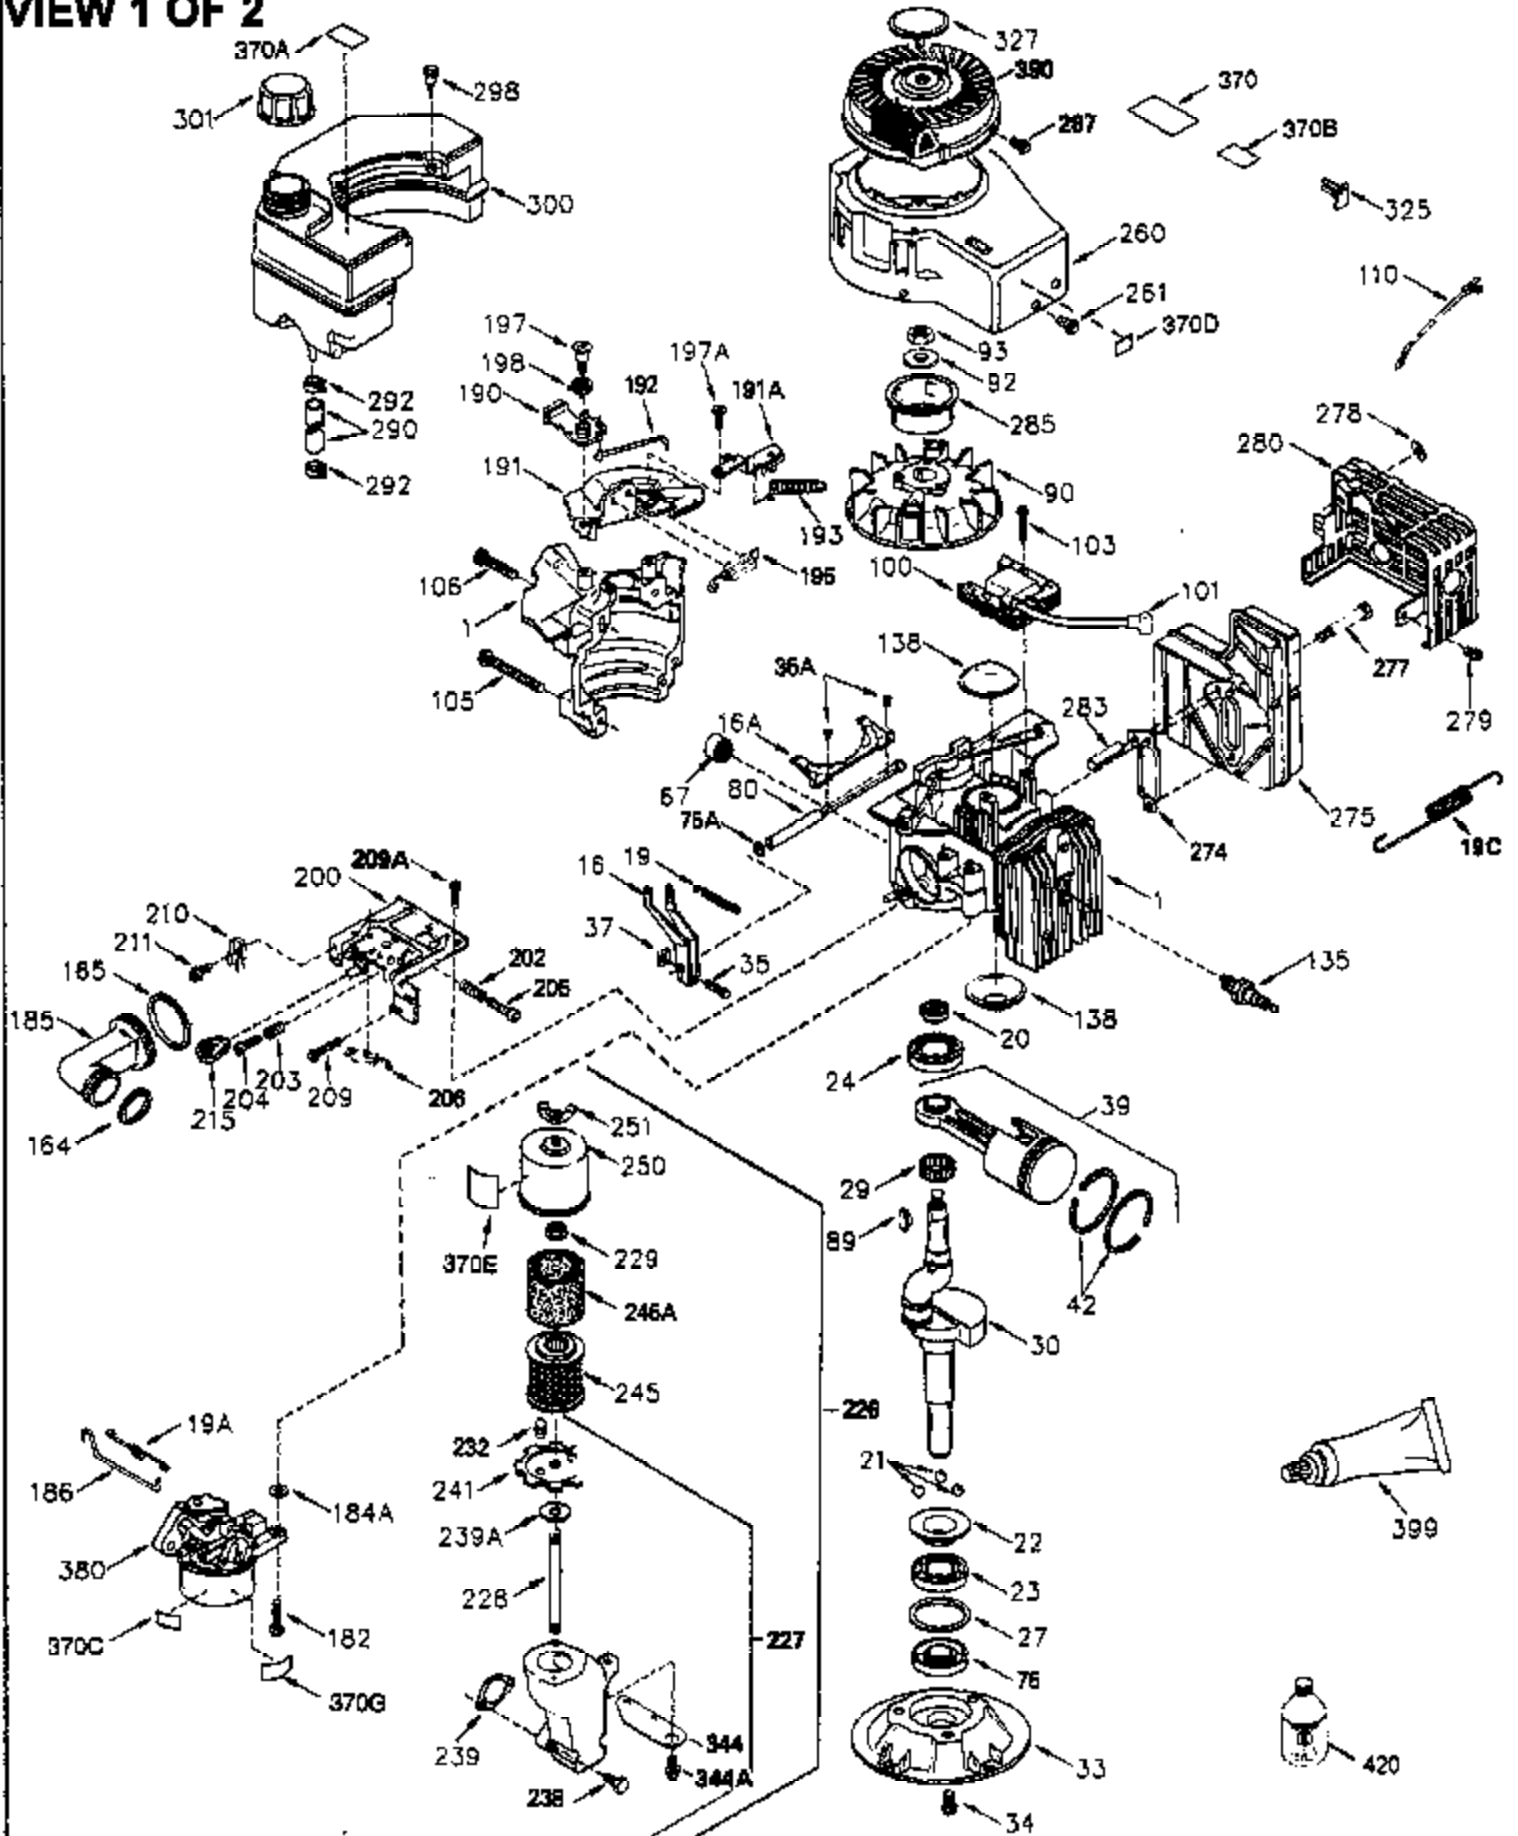

ILLUSTRATION SHOWS TYPICAL PARTS ONLY. ORDER BY PART NUMBER. PARTS NOT LISTED ARE SUPPLIED BY OEM.

VIEW 1 OF 2

Engine Parts List #1

Ref #	Part Number	Qty	Description
	1 250288	1	Cylinder (Incl. 67, 75A, 105, 106 & 1 38)
16A	490304	1	Governor Lever
16	490306	1	Governor Lever
19A	490307	1	Backlash Spring
19	490308	1	Extension Spring
20	510340	1	Oil Seal
21	570673	3	Ball Bearing
22	510338	1	Slide Ring
23	530158	1	Ball Bearing
24	530161	1	Ball Bearing
27	530159	1	Bearing Retainer
29	530164	1	Bearing Strip (31 Needles)
30	290644	1	Crankshaft
33	330179	1	Adapter Plate
34	792067	3	Screw, 5/16-18 x 1"
35	29826	1	Screw, 10-32 x 3/4"
35A	650961	2	Screw, 4-40 x 1/4"
37	29216	1	Lock Nut, 10-32
39	310279B	1	Piston & Rod Ass'y. (Incl. 29 & 42)
42	310239	2	Ring Set
67	430233	1	Fuel Filter
75A	510337	1	Oil Seal
75	510339	1	Oil Seal
80	490305	1	Governor Shaft
89	611107	1	Flywheel Key
90	611109	1	Flywheel
92	650815	1	Belleville Washer
93	650816	1	Flywheel Nut
100	34443A	1	Solid State Ignition
101	610118	1	Spark Plug Cover
103	650814	2	Screw, Torx T-15, 10-24 x 1"
105	650892	2	Screw, 5/16-18 x 2-3/16"
106	650891	2	Screw, 5/16-18 x 1-5/8"
110	611106	1	Ground Wire
135	35395	1	Resistor Spark Plug (RJ19LM)
138	570683	2	Port Cover
164	510341	1	"O" Ring
165	510342	1	"O" Ring
182	792067	2	Screw, 5/16-18 x 1"
184A	27110	2	Washer
185	570674	1	Intake Pipe (Incl. 164 & 165)
186	490309	1	Governor Link
200	570675A	1	Control Bracket (Incl. 202 thru 206)
202	32924	1	Compression Spring
203	31342	1	Compression Spring
204	650549	1	Screw, 5-40 x 7/16"
205	650606	1	Screw, 10-32 x 1-1/8"
206	610973	1	Terminal
209A	650867	2	Screw, 10-24 x 1/2"
209	650735	1	Screw, 10-24 x 3/8"
210	27793	1	Conduit Clip
211	650837	1	Screw, 10-32 x 1/4"
226	730575A	1	Air Cleaner Kit (Incl. items marked # # sign)
227	450249A	1	## A/C Elbow (Incl. items marked with # sign)
228	650901	1	# Stud, 1/4-20 x 4.89"
232	xxxxx	2	# Pop Rivet (Can be purchased locally)
238	650940	2	## Screw, 10-32 x 3/4"
239A	34698A	1	# Air Cleaner Gasket