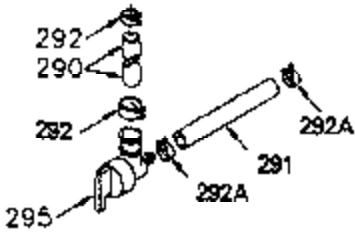

ILLUSTRATION SHOWS TYPICAL PARTS ONLY. ORDER BY PART NUMBER. PARTS NOT LISTED ARE SUPPLIED BY OEM.

VIEW 2 OF 2

Ref #	Part Number	Qty	Description
200	570675A	1	Control Bracket (Incl. 202 thru 206)
202	32924	1	Compression Spring
205	650606	1	Screw, 10-32 x 1-1/8"
209A	650867	2	Screw, 10-24 x 1/2"
209	650735	1	Screw, 10-24 x 3/8"
245	34782	1	## Air Cleaner Filter
287	650926	4	Screw, 8-32 x 21/64"
290	29774	1	Fuel Line
292	26460	2	Fuel Line Clamp
390	590688	1	Rewind Starter