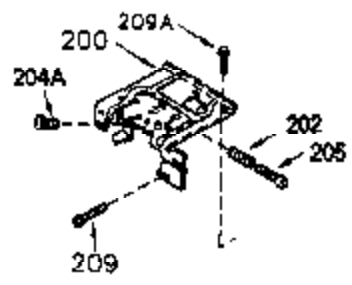

ILLUSTRATION SHOWS TYPICAL PARTS ONLY. ORDER BY PART NUMBER. PARTS NOT LISTED ARE SUPPLIED BY OEM.

VIEW 2 OF 2

Ref #	Part Number	Qty	Description
200	570675A	1	Control Bracket (Incl. 202 thru 206)
202	32924	1	Compression Spring
205	650606	1	Screw, 10-32 x 1-1/8"
209A	650867	2	Screw, 10-24 x 1/2"
209	650735	1	Screw, 10-24 x 3/8"
245	34782	1	## Air Cleaner Filter
287	650926	4	Screw, 8-32 x 21/64"
290	29774	1	Fuel Line
292	26460	2	Fuel Line Clamp
390	590688	1	Rewind Starter