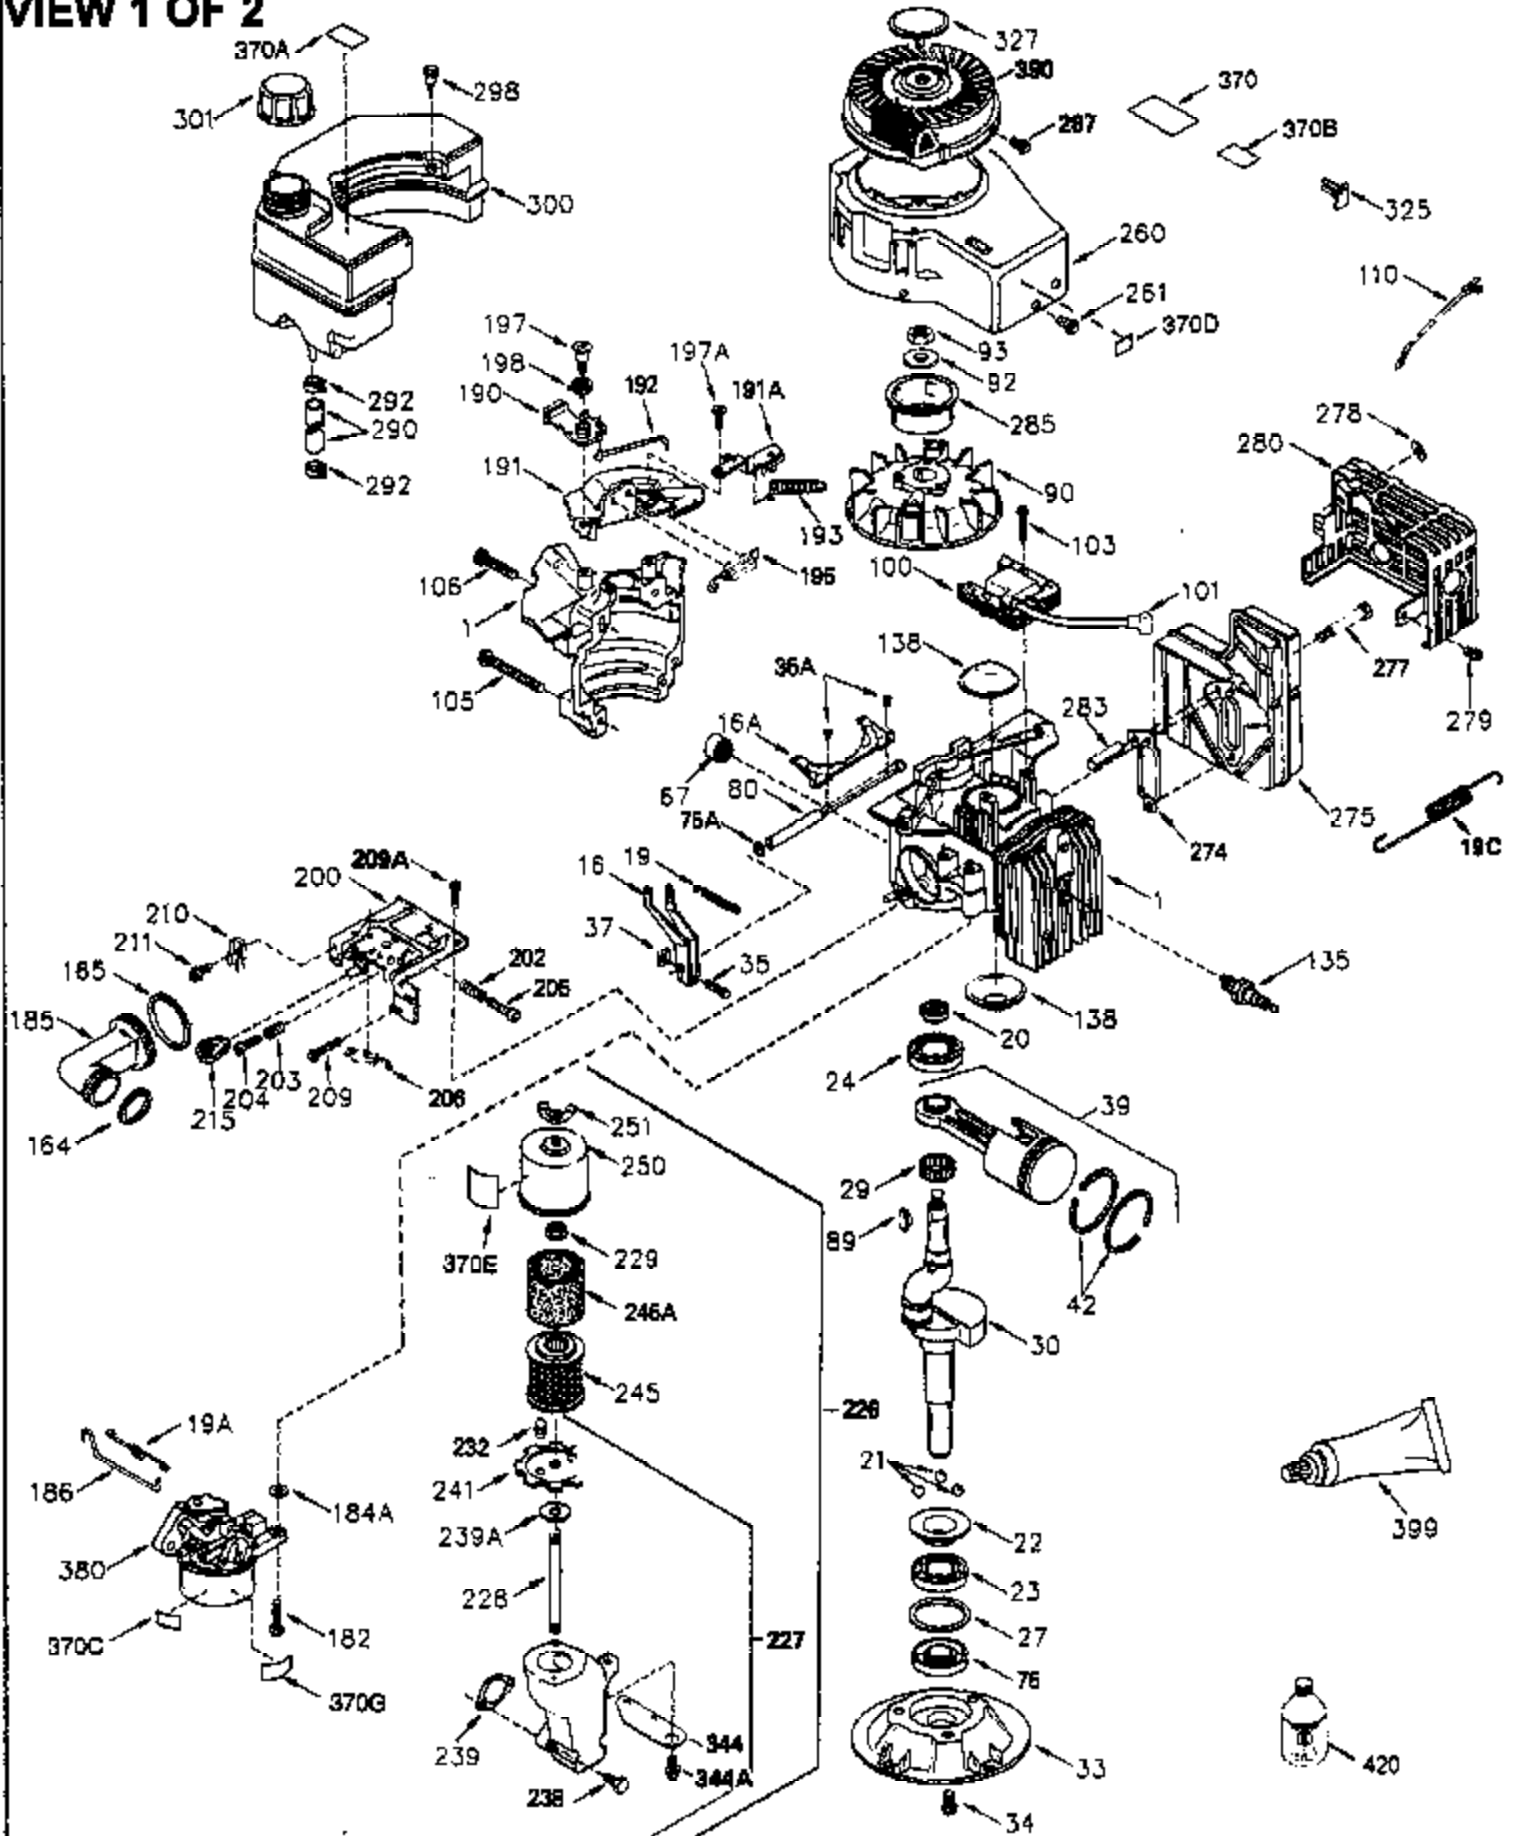

ILLUSTRATION SHOWS TYPICAL PARTS ONLY. ORDER BY PART NUMBER. PARTS NOT LISTED ARE SUPPLIED BY OEM.

VIEW 1 OF 2

Engine Parts List #1

Ref #	Part Number	Qty	Description
	1 250288		Cylinder (Incl. 67A, 75, 105, 106 & 1 38)
	16 490306		Governor Lever
	16A 490304		Governor Lever
	19A 490307		Throttle Link Spring
	19 490308		Extension Spring
	20 510340		Oil Seal
	21 570673		Ball Bearing
	22 510338		Slide Ring
	23 530158		Ball Bearing
	24 530161		Ball Bearing
	27 530159		Bearing Retainer
	29 530164		Bearing Strip (31 needles) (.495" lon g)
	30 290560A		Crankshaft (Incl. 29)
	33 330179		Adapter Plate
	34 792067		Screw, 5/16-18 x 1"
	35A 650961		Screw, 4-40 x 1/4"
	35 29826		Screw, 10-32 x 3/4"
	37 29216		Lock Nut, 10-32
	39 310277B		Piston & Rod Ass'y. (Incl. 29 & 42)
	42 310278		Ring Set
	67A 430234		Fuel Filter (Screen) (Optional)
	67 430233		Fuel Filter (Screen w/brass collar)
	75A 510337		Oil Seal
	75 510339		Oil Seal (P.T.O. end)
	80 490305		Governor Shaft
	89 611107		Flywheel Key
	90 611109		Flywheel (Counterbalance)
	92 650815		Belleville Washer
	93 650816		Flywheel Nut
	100 34443A		Solid State Ignition
	101 610118		Spark Plug Cover
	103 650814		Screw, Torx T-15, 10-24 x 1"
	105 650892		Screw, 5/16-18 x 2-3/16"
	106 650891		Screw, 5/16-18 x 1-5/8"
	110 611106		Ground Wire
	135 35395		Spark Plug (RJ19LM)
	138 570683		Port Cover
	164 510341		"O" Ring
	165 510342		"O" Ring
	182 792067		Screw, 5/16-18 x 1"
	184A 27110		Washer
	185 570674		Intake Pipe & Reed Ass'y. (Incl. 164 & 165)
	186 490309		Governor Link
	200 570681A		Control Bracket (Incl. 203, 205 & 206)
	202 32924		Compression Spring
	203 31342		Compression Spring
	204 650549		Screw, 5-40 x 7/16"
	205 650606		Screw, 10-32 x 1-1/8"
	206 610973		Terminal
	209 650735		Screw, 10-24 x 3/8"
	215 32410		Control Knob
	226 730575A		Air Cleaner Kit (Incl. 227, 229, 238, 239, 245, 245A, 250, 251 & 370B)
	227 450249A		Air Cleaner Elbow Ass'y. (Incl. 228, 232, 238, 239A, 241, 344 & 344A)
	238 650834		Screw, 10-32 x 1-17/32"
	245A 450243		Air Cleaner Filter