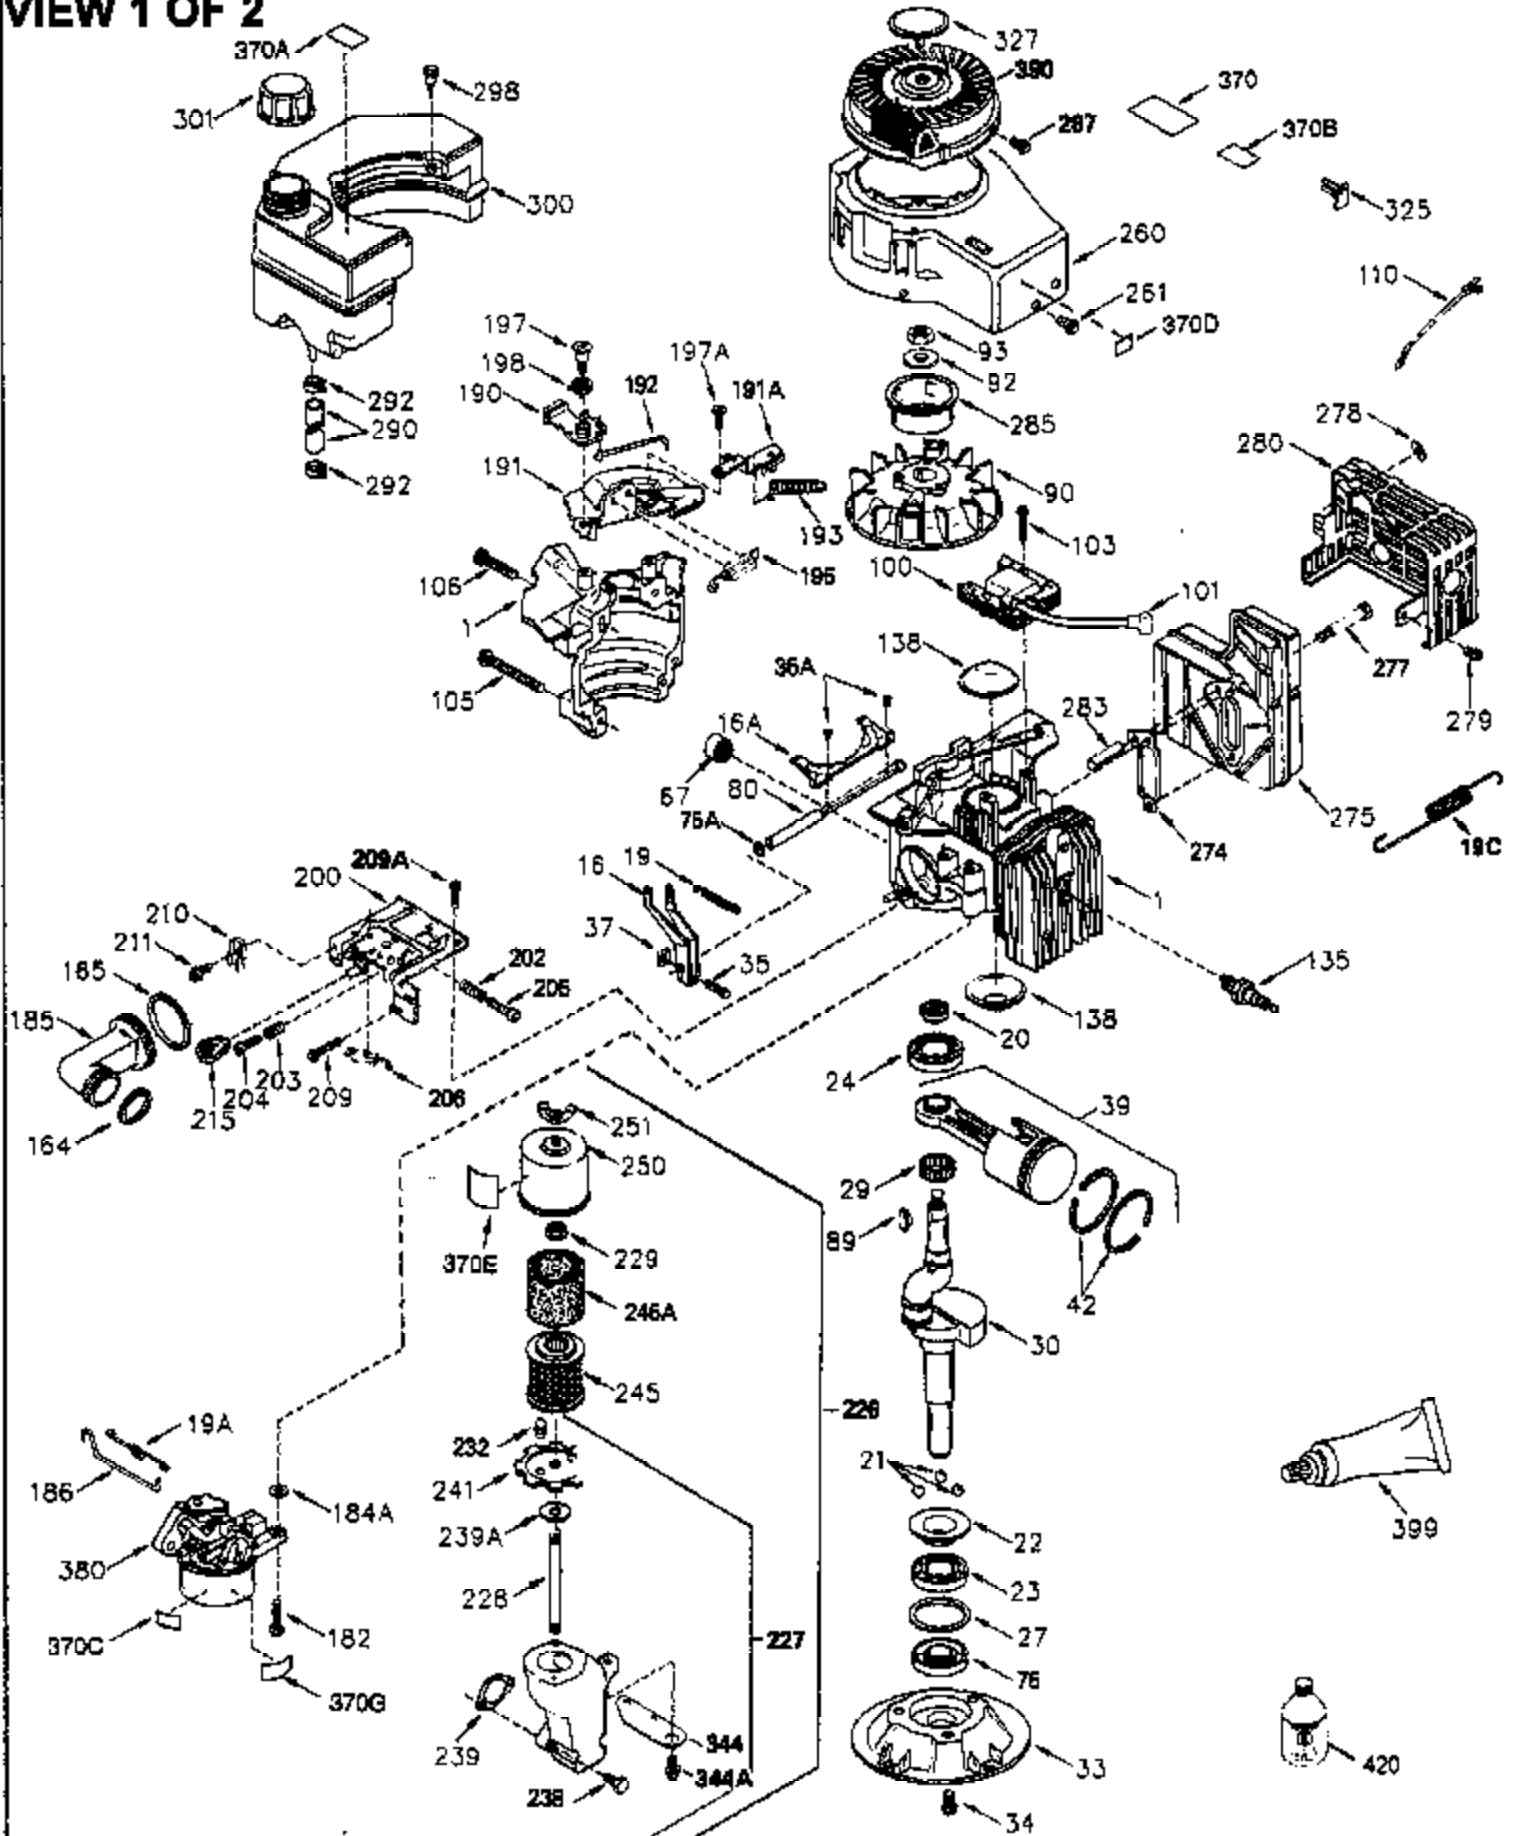

ILLUSTRATION SHOWS TYPICAL PARTS ONLY. ORDER BY PART NUMBER. PARTS NOT LISTED ARE SUPPLIED BY OEM.

VIEW 1 OF 2

Engine Parts List #1

Ref #	Part Number	Qty	Description
	1 250288		Cylinder (Incl. 67A, 75, 105, 106 & 1 38)
16A	490304		Governor Lever
16	490306		Governor Lever
19	490308		Extension Spring
19A	490307		Throttle Link Spring
20	510340		Oil Seal
21	570673		Ball Bearing
22	510338		Slide Ring
23	530158		Ball Bearing
24	530161		Ball Bearing
27	530159		Bearing Retainer
29	530164		Bearing Strip (31 needles) (.495" lon g)
30	290568A		Crankshaft (Incl. 29)
33	330179		Adapter Plate
34	792067		Screw, 5/16-18 x 1"
35A	650961		Screw, 4-40 x 1/4"
35	29826		Screw, 10-32 x 3/4"
37	29216		Lock Nut, 10-32
39	310277B		Piston & Rod Ass'y. (Incl. 29 & 42)
42	310278		Ring Set
67	430233		Fuel Filter (Screen w/brass collar)
67A	430234		Fuel Filter (Screen) (Optional)
75	510339		Oil Seal (P.T.O. end)
75A	510337		Oil Seal
80	490305		Governor Shaft
89	611107		Flywheel Key
90	611109		Flywheel (Counterbalance)
92	650815		Belleville Washer
93	650816		Flywheel Nut
100	34443A		Solid State Ignition
101	610118		Spark Plug Cover
103	650814		Screw, Torx T-15, 10-24 x 1"
105	650892		Screw, 5/16-18 x 2-3/16"
106	650891		Screw, 5/16-18 x 1-5/8"
110	611110		Ground Wire
135	35395		Spark Plug (RJ19LM)
138	570683		Port Cover
164	510341		"O" Ring
165	510342		"O" Ring
182	792067		Screw, 5/16-18 x 1"
184A	27110		Washer
185	570674		Intake Pipe & Reed Ass'y. (Incl. 164 & 165)
186	490309		Governor Link
190	570688		Brake Lever
191	570679		S.E. Brake Bracket
191A	570678A		Brake Control Lever
192	490312		Brake Control Link
193	490311		Brake Spring
195	610973		Terminal
197A	650897		Screw, 1/4-20 x 13/32"
197	650896		Screw, 1/4-20 x 13/16"
198	490313		Brake Control Lever Spring
200	570675A		Control Bracket (Incl.202,203,204,205 ,206)
202	32924		Compression Spring
203	31342		Compression Spring
204	650549		Screw, 5-40 x 7/16"
205	650606		Screw, 10-32 x 1-1/8"
209	650735		Screw, 10-24 x 3/8"