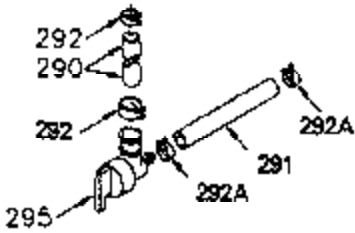

ILLUSTRATION SHOWS TYPICAL PARTS ONLY. ORDER BY PART NUMBER. PARTS NOT LISTED ARE SUPPLIED BY OEM.

VIEW 2 OF 2

Ref #	Part Number	Qty	Description
67A	430234		Fuel Filter (Screen) (Optional)
200	570675A		Control Bracket (Incl.202,203,204,205 ,206)
202	32924		Compression Spring
205	650606		Screw, 10-32 x 1-1/8"
209	650735		Screw, 10-24 x 3/8"
230	510344		"O" Ring
231	450245		Measuring Cup
240	450242		Air Cleaner Body
245C	450247		Air Cleaner Filter
245A	450243		Air Cleaner Filter
245	450244		Air Cleaner Filter
250A	450246		Air Cleaner Cover
287	650926		Screw, 8-32 x 21/64"
290	29774		Fuel Line
292	26460		Fuel Line Clamp
296	34279B		Fuel Filter
354	35025		Staple
357	34985		Starter Rope Retainer
370H	35977		Caution Decal
390	590686		Rewind Starter (Refer to Division 5, Section C, page 36 or Fiche 25, Grid G-3 for breakdown)
416	390309		Spark Arrestor Kit (Can be used on an y model)