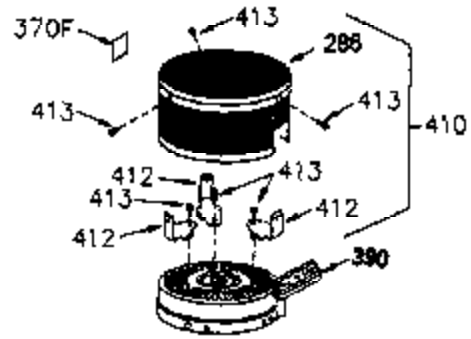

ILLUSTRATION SHOWS TYPICAL PARTS ONLY. ORDER BY PART NUMBER. PARTS NOT LISTED ARE SUPPLIED BY OEM.

VIEW 2 OF 2

Ref #	Part Number	Qty	Description
67A	430234		Fuel Filter (Screen) (Optional)
200	570675A		Control Bracket (Incl.202,203,204,205 ,206)
202	32924		Compression Spring
205	650606		Screw, 10-32 x 1-1/8"
209	650735		Screw, 10-24 x 3/8"
230	510344		"O" Ring
231	450245		Measuring Cup
240	450242		Air Cleaner Body
245C	450247		Air Cleaner Filter
245A	450243		Air Cleaner Filter
245	450244		Air Cleaner Filter
250A	450246		Air Cleaner Cover
287	650926		Screw, 8-32 x 21/64"
290	29774		Fuel Line
292	26460		Fuel Line Clamp
296	34279B		Fuel Filter
354	35025		Staple
357	34985		Starter Rope Retainer
370H	35977		Caution Decal
390	590686		Rewind Starter (Refer to Division 5, Section C, page 36 or Fiche 25, Grid G-3 for breakdown)
416	390309		Spark Arrestor Kit (Can be used on an y model)